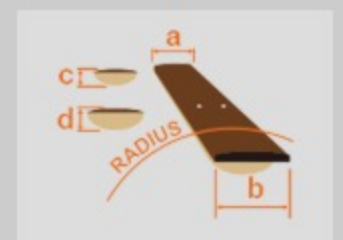

SR1700B *Premium*

NT : Natural

COLOR VARIATION :

SHARE :

SPEC

SPEC

neck type	Atlas-4 / 5pc Panga Panga/Purpleheart neck w/KTS™ TITANIUM rods
top/back/body	Poplar Burl/Walnut top / African Mahogany body
fretboard	Bound Panga Panga fretboard / Abalone oval inlay
fret	Medium frets / Premium fret edge treatment
number of frets	24
bridge	MR55 bridge
string space	19mm
neck pickup	Nordstrand™ Big Single neck pickup (Passive)
bridge pickup	Nordstrand™ Big Single bridge pickup (Passive)
equaliser	Ibanez Custom Electronics 3-band EQ w/ EQ bypass switch (passive tone control on treble pot) & 3-way Mid frequency switch
factory tuning	1G,2D,3A,4E
strings	D'Addario® EXL165
string gauge	.045/.065/.085/.105
nut	Graph Tech® BLACK TUSQ XL®
hardware color	Black matte

NECK DIMENSIONS

Scale :	864mm/34"
a : Width	38mm at NUT
b : Width	62mm at 24F
c : Thickness	19.5mm at 1F
d : Thickness	21.5mm at 12F
Radius :	305mmR

CONTROLS

FREQUENCY RESPONSE

OTHERS

Recommended MB300C

Case