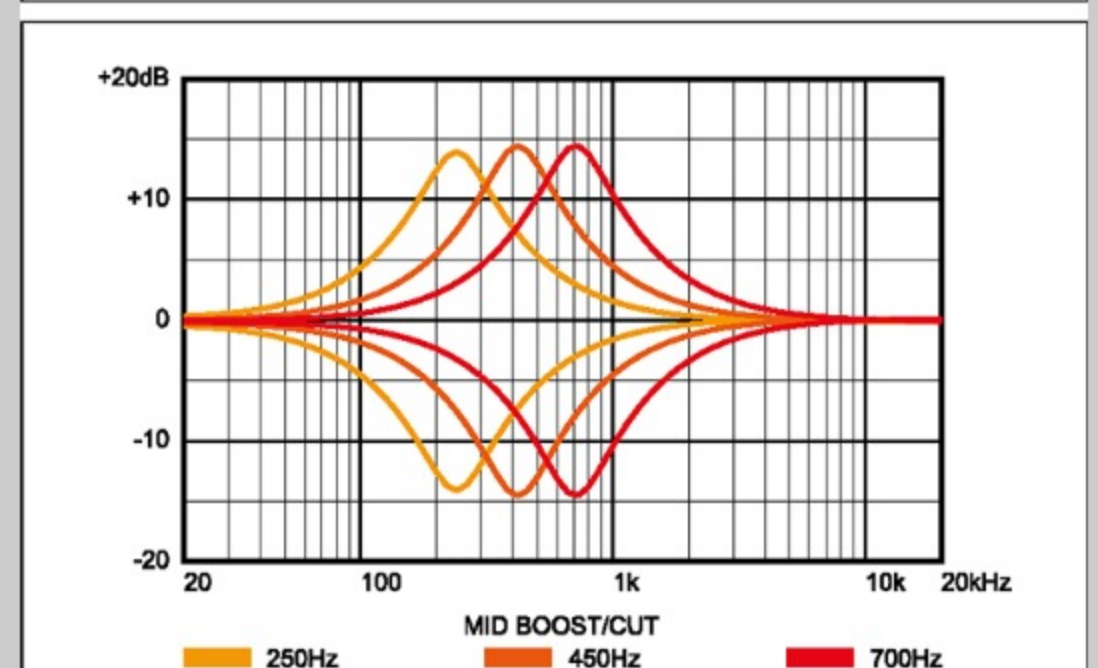

FREQUENCY RESPONSE

OTHERS

Recommended MB300C

Case

Gotoh® machine heads

Gig bag included