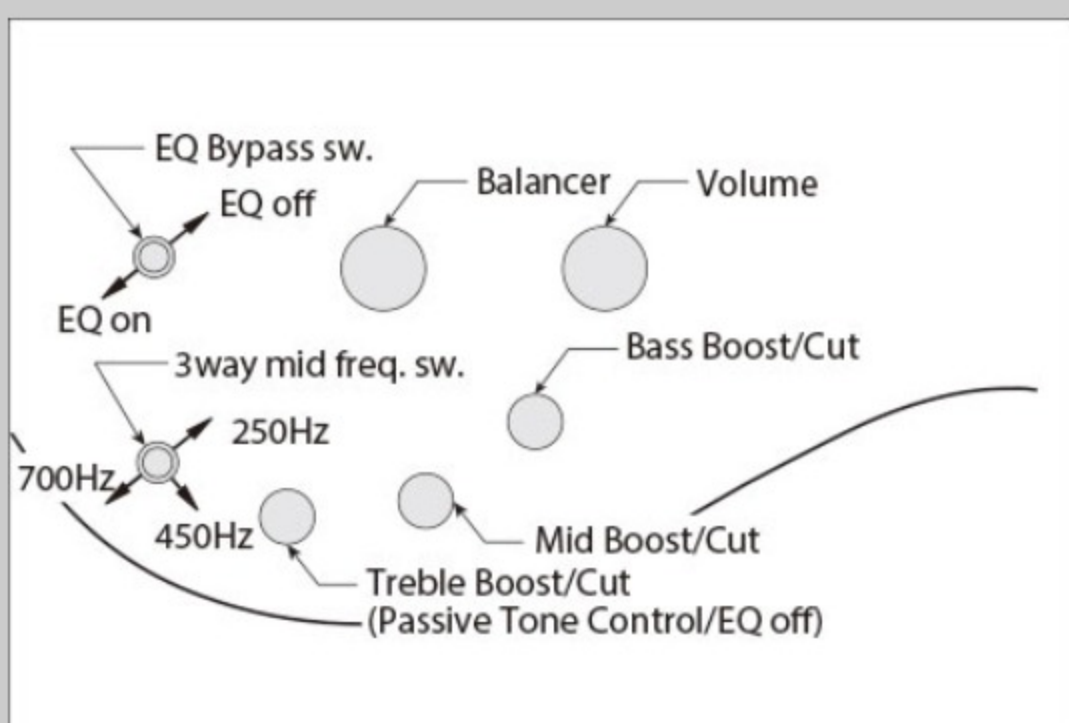

SR1700B *Premium*

NT : Natural

COLOR VARIATION :

SHARE :

SPEC

SPEC

neck type	Atlas-4 / 5pc Panga Panga/Purpleheart neck w/KTS™ TITANIUM rods
top/back/body	Poplar Burl/Walnut top / African Mahogany body
fretboard	Bound Panga Panga fretboard / Abalone oval inlay
fret	Medium frets / Premium fret edge treatment
number of frets	24
bridge	MR55 bridge
string space	19mm
neck pickup	Nordstrand™ Big Single neck pickup (Passive)
bridge pickup	Nordstrand™ Big Single bridge pickup (Passive)
equaliser	Ibanez Custom Electronics 3-band EQ w/ EQ bypass switch (passive tone control on treble pot) & 3-way Mid frequency switch
factory tuning	1G,2D,3A,4E
strings	D'Addario® EXL165
string gauge	.045/.065/.085/.105
nut	Graph Tech® BLACK TUSQ XL®
hardware color	Black matte

NECK DIMENSIONS

Scale :	864mm/34"
a : Width	38mm at NUT
b : Width	62mm at 24F
c : Thickness	19.5mm at 1F
d : Thickness	21.5mm at 12F
Radius :	305mmR

CONTROLS

FREQUENCY RESPONSE

OTHERS

Recommended MB300C

Case

Gotoh® machine heads

Gig bag included