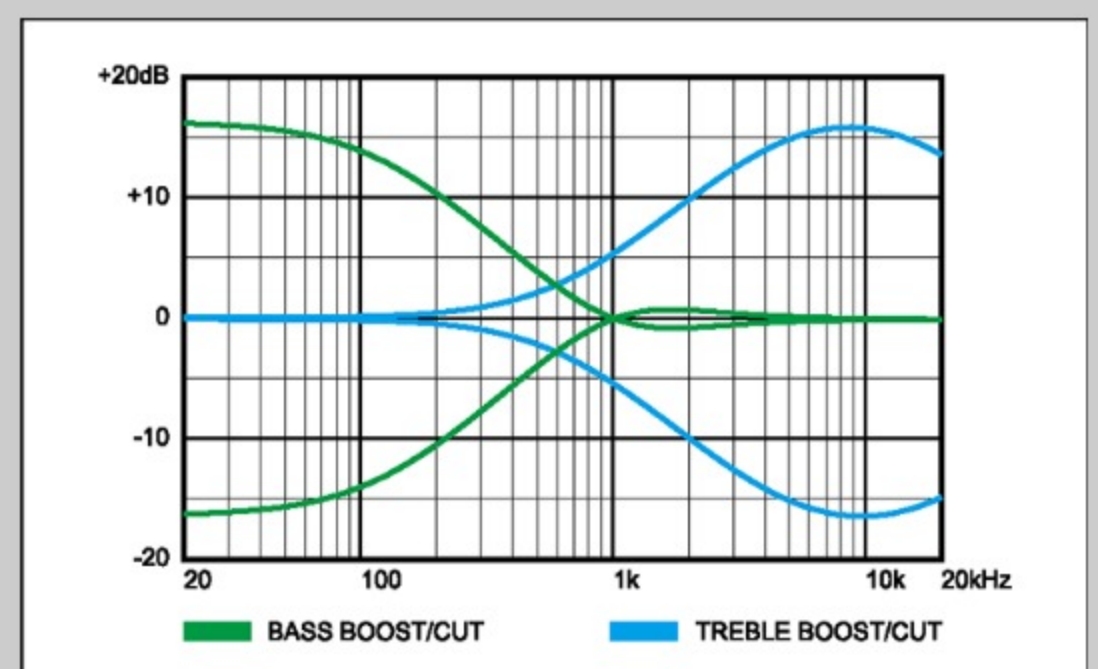

FREQUENCY RESPONSE

OTHERS

Recommended MB300C

Case

Gotoh® machine heads

Gig bag included