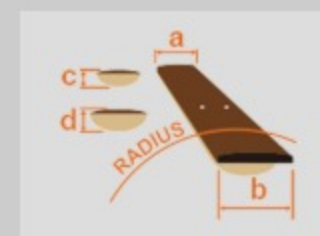

### SPEC

neck type	Atlas-5 / 5pc Panga Panga/Purpleheart neck w/KTS™ TITANIUM rods
top/back/body	Poplar Burl/Walnut top / Mahogany body
fretboard	Bound Panga Panga / Abalone oval inlay
fret	Medium frets / Premium fret edge treatment
bridge	MRS bridge (16.5mm string spacing)
neck pickup	Nordstrand™ Big Single neck pickup (Passive)
bridge pickup	Nordstrand™ Big Single bridge pickup (Passive)
equaliser	Ibanez Custom Electronics 3-band EQ
nut	Graph Tech® BLACK TUSQ XL® nut
hardware color	Black matte

### NECK DIMENSIONS

Scale :	864mm/34"
a : Width	45mm at NUT
b : Width	68mm at 24F
c : Thickness	19.5mm at 1F
d : Thickness	21.5mm at 12F
Radius :	305mmR