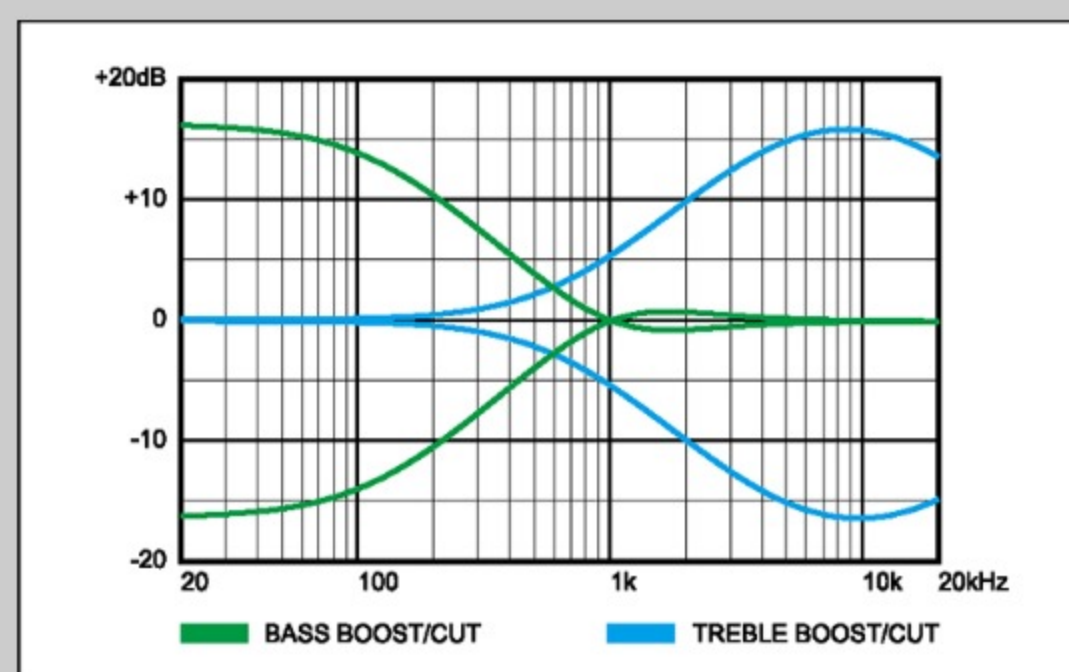

FREQUENCY RESPONSE

OTHERS

Recommended Case MB300C