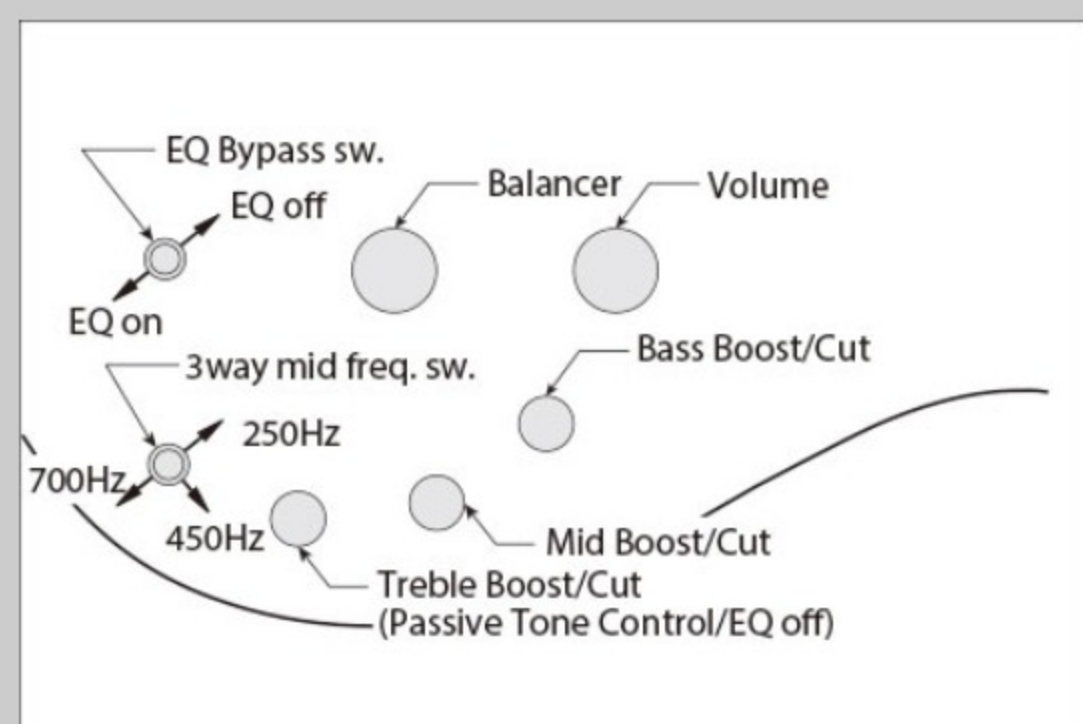

SR1705BE *Premium*

NT : Natural

COLOR VARIATION :

SHARE :

SPEC

SPEC

neck type	Atlas-5 / 5pc Panga Panga/Purpleheart neck w/KTS™ TITANIUM rods
top/back/body	Poplar Burl/Walnut top / Mahogany body
fretboard	Bound Panga Panga / Abalone oval inlay
fret	Medium frets / Premium fret edge treatment
bridge	MRS bridge (16.5mm string spacing)
neck pickup	Nordstrand™ Big Single neck pickup (Passive)
bridge pickup	Nordstrand™ Big Single bridge pickup (Passive)
equaliser	Ibanez Custom Electronics 3-band EQ
nut	Graph Tech® BLACK TUSQ XL® nut
hardware color	Black matte

NECK DIMENSIONS

Scale :	864mm/34"
a : Width	45mm at NUT
b : Width	68mm at 24F
c : Thickness	19.5mm at 1F
d : Thickness	21.5mm at 12F
Radius :	305mmR

CONTROLS

FREQUENCY RESPONSE

OTHERS

Recommended Case MB300C