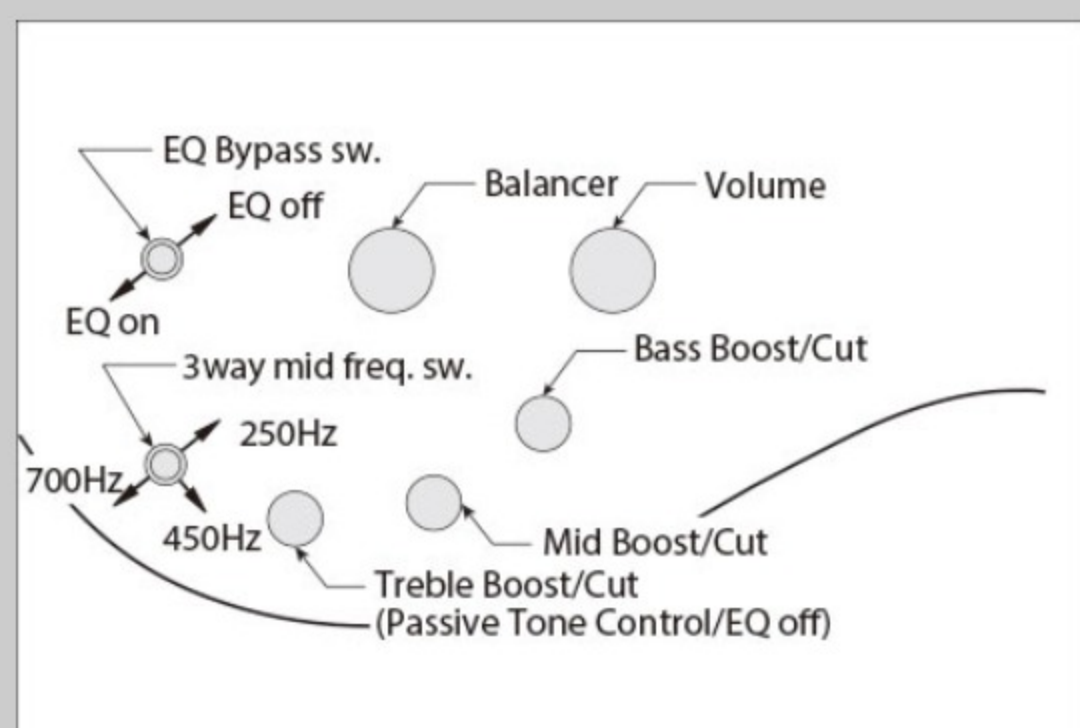

SR1705B *Premium*

SR

NT : Natural

COLOR VARIATION : 

SHARE :  

SPEC

SPEC

neck type	Atlas-5 / 5pc Panga Panga/Purpleheart neck w/KTS™ TITANIUM rods
top/back/body	Poplar Burl/Walnut top / African Mahogany body
fretboard	Bound Panga Panga fretboard / Abalone oval inlay
fret	Medium frets / Premium fret edge treatment
number of frets	24
bridge	MR5S bridge
string space	16.5mm
neck pickup	Nordstrand™ Big Single neck pickup (Passive)
bridge pickup	Nordstrand™ Big Single bridge pickup (Passive)
equaliser	Ibanez Custom Electronics 3-band EQ w/ EQ bypass switch (passive tone control on treble pot) & 3-way Mid frequency switch
factory tuning	1G,2D,3A,4E,5B
strings	D'Addario® EXL165 + .130
string gauge	.045/.065/.085/.105/.130
nut	Graph Tech® BLACK TUSQ XL®
hardware color	Black matte

NECK DIMENSIONS

Scale :	864mm/34"
a : Width	45mm at NUT
b : Width	68mm at 24F
c : Thickness	19.5mm at 1F
d : Thickness	21.5mm at 12F
Radius :	305mmR

CONTROLS

FREQUENCY RESPONSE

OTHERS

- Recommended Case MB300C
- Gotoh® machine heads
- Gig bag included