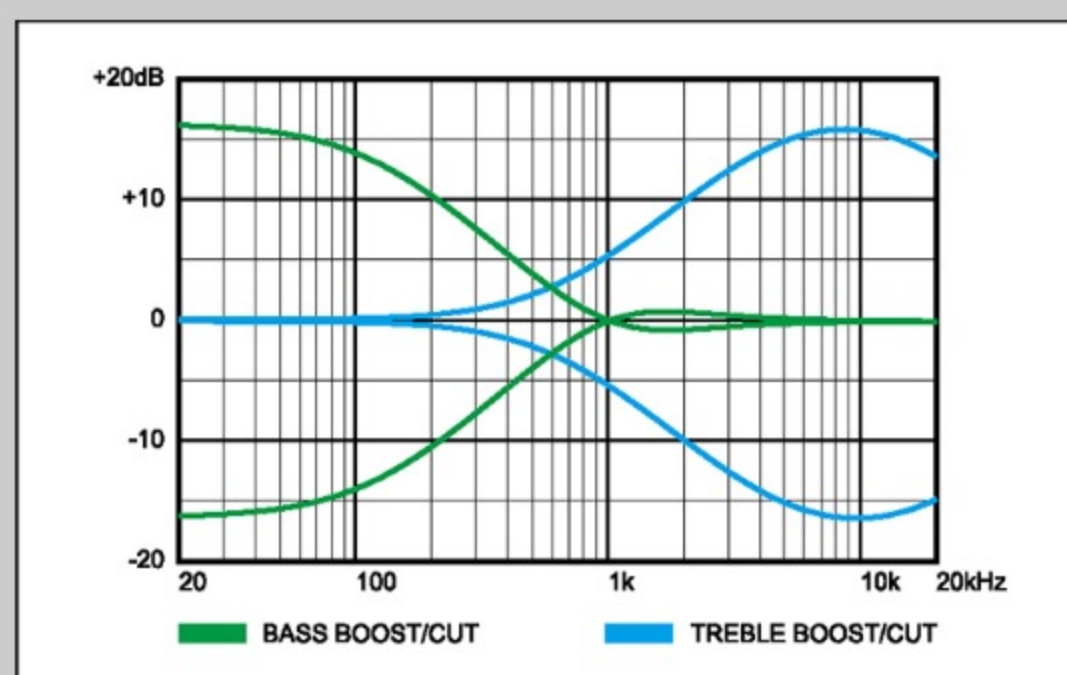

SR1705B *Premium*

SR

NT : Natural

COLOR VARIATION : 

SHARE :  

SPEC

SPEC

neck type	Atlas-5 / 5pc Panga Panga/Purpleheart neck w/KTS™ TITANIUM rods
top/back/body	Poplar Burl/Walnut top / African Mahogany body
fretboard	Bound Panga Panga fretboard / Abalone oval inlay
fret	Medium frets / Premium fret edge treatment
number of frets	24
bridge	MR5S bridge
string space	16.5mm
neck pickup	Nordstrand™ Big Single neck pickup (Passive)
bridge pickup	Nordstrand™ Big Single bridge pickup (Passive)
equaliser	Ibanez Custom Electronics 3-band EQ w/ EQ bypass switch (passive tone control on treble pot) & 3-way Mid frequency switch
factory tuning	1G,2D,3A,4E,5B
strings	D'Addario® EXL165 + .130
string gauge	.045/.065/.085/.105/.130
nut	Graph Tech® BLACK TUSQ XL®
hardware color	Black matte

NECK DIMENSIONS

Scale :	864mm/34"
a : Width	45mm at NUT
b : Width	68mm at 24F
c : Thickness	19.5mm at 1F
d : Thickness	21.5mm at 12F
Radius :	305mmR

CONTROLS

FREQUENCY RESPONSE

OTHERS

- Recommended Case MB300C
- Gotoh® machine heads
- Gig bag included