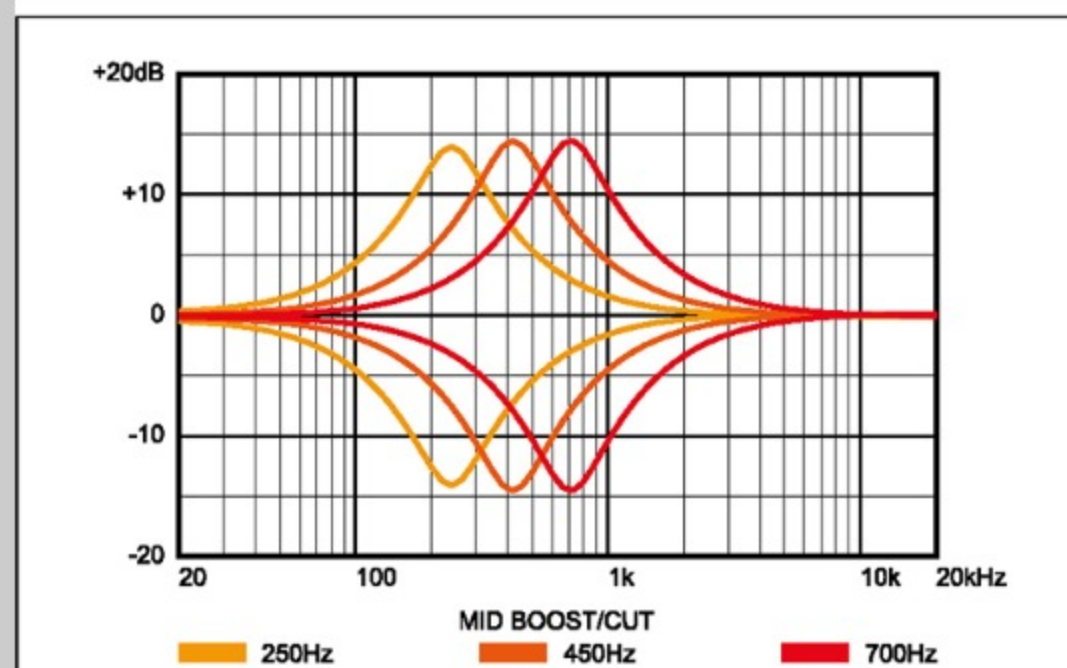

SR1705B *Premium*

SR

NT : Natural

COLOR VARIATION : 

SHARE :  

SPEC

SPEC

neck type	Atlas-5 / 5pc Panga Panga/Purpleheart neck w/KTS™ TITANIUM rods
top/back/body	Poplar Burl/Walnut top / African Mahogany body
fretboard	Bound Panga Panga fretboard / Abalone oval inlay
fret	Medium frets / Premium fret edge treatment
number of frets	24
bridge	MR5S bridge
string space	16.5mm
neck pickup	Nordstrand™ Big Single neck pickup (Passive)
bridge pickup	Nordstrand™ Big Single bridge pickup (Passive)
equaliser	Ibanez Custom Electronics 3-band EQ w/ EQ bypass switch (passive tone control on treble pot) & 3-way Mid frequency switch
factory tuning	1G,2D,3A,4E,5B
strings	D'Addario® EXL165 + .130
string gauge	.045/.065/.085/.105/.130
nut	Graph Tech® BLACK TUSQ XL®
hardware color	Black matte

NECK DIMENSIONS

Scale :	864mm/34"
a : Width	45mm at NUT
b : Width	68mm at 24F
c : Thickness	19.5mm at 1F
d : Thickness	21.5mm at 12F
Radius :	305mmR

CONTROLS

FREQUENCY RESPONSE

OTHERS

- Recommended Case MB300C
- Gotoh® machine heads
- Gig bag included