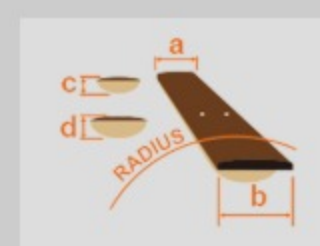

SR1705B *Premium*

SR

NT : Natural

COLOR VARIATION : 

SHARE :  

SPEC

SPEC

neck type	Atlas-5 / 5pc Panga Panga/Purpleheart neck w/KTS™ TITANIUM rods
top/back/body	Poplar Burl/Walnut top / African Mahogany body
fretboard	Bound Panga Panga fretboard / Abalone oval inlay
fret	Medium frets / Premium fret edge treatment
number of frets	24
bridge	MR5S bridge
string space	16.5mm
neck pickup	Nordstrand™ Big Single neck pickup (Passive)
bridge pickup	Nordstrand™ Big Single bridge pickup (Passive)
equaliser	Ibanez Custom Electronics 3-band EQ w/ EQ bypass switch (passive tone control on treble pot) & 3-way Mid frequency switch
factory tuning	1G,2D,3A,4E,5B
strings	D'Addario® EXL165 + .130
string gauge	.045/.065/.085/.105/.130
nut	Graph Tech® BLACK TUSQ XL®
hardware color	Black matte

NECK DIMENSIONS

Scale :	864mm/34"
a : Width	45mm at NUT
b : Width	68mm at 24F
c : Thickness	19.5mm at 1F
d : Thickness	21.5mm at 12F
Radius :	305mmR

CONTROLS

FREQUENCY RESPONSE

OTHERS

- Recommended Case MB300C
- Gotoh® machine heads
- Gig bag included