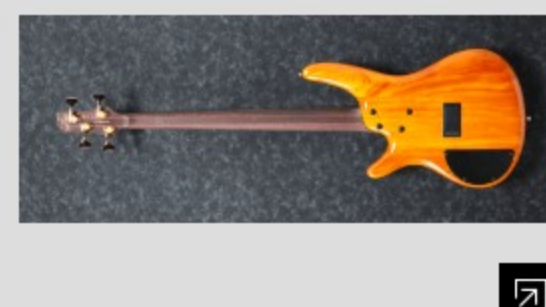

SR1820E *Premium*

NTL : Natural Low Gloss

COLOR VARIATION : 

SHARE :  

SPEC

SPEC

neck type	Atlas-4 / 5pc Panga Panga/Purpleheart neck w/KTS™ TITANIUM rods
top/back/body	Walnut/Flamed Maple top / Mahogany body
fretboard	Bound Panga Panga / Abalone oval inlay
fret	Medium frets / Premium fret edge treatment
bridge	MR5 bridge (19mm string spacing)
neck pickup	Nordstrand™ Big Single neck pickup (Passive)
bridge pickup	Nordstrand™ Big Single bridge pickup (Passive)
equaliser	Ibanez Custom Electronics 3-band EQ
nut	Graph Tech® BLACK TUSQ XL® nut
hardware color	Gold

NECK DIMENSIONS

Scale :	864mm/34"
a : Width	38mm at NUT
b : Width	62mm at 24F
c : Thickness	19.5mm at 1F
d : Thickness	21.5mm at 12F
Radius :	305mmR

CONTROLS

FREQUENCY RESPONSE

OTHERS

Recommended Case MB300C