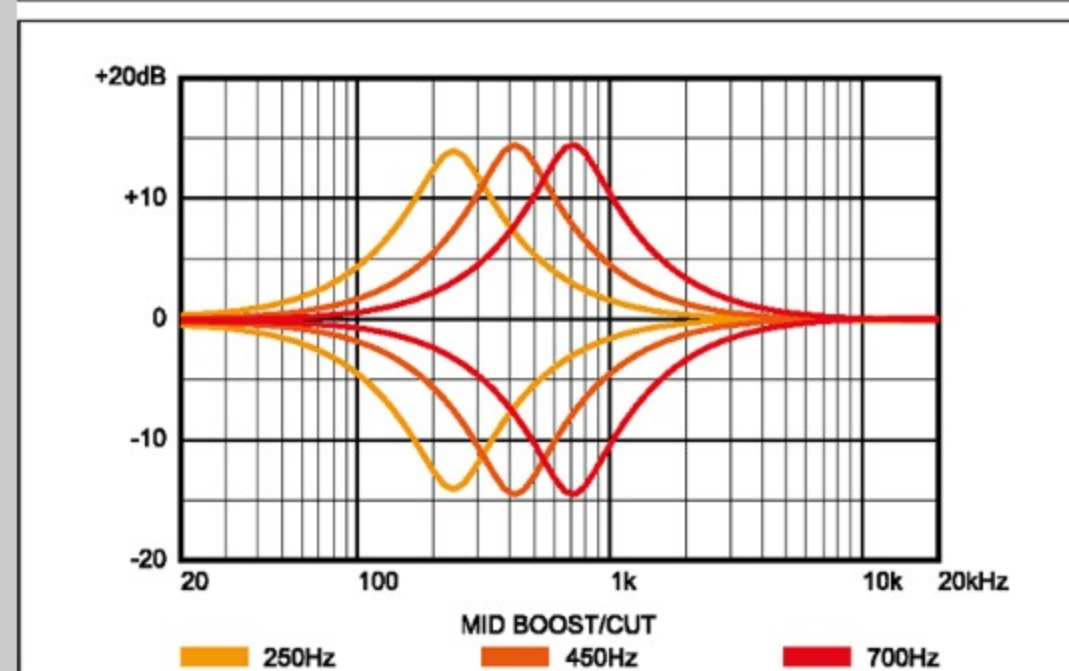

SR1820E *Premium*

NTL : Natural Low Gloss

COLOR VARIATION : 

SHARE :  

SPEC

SPEC

neck type	Atlas-4 / 5pc Panga Panga/Purpleheart neck w/KTS™ TITANIUM rods
top/back/body	Walnut/Flamed Maple top / Mahogany body
fretboard	Bound Panga Panga / Abalone oval inlay
fret	Medium frets / Premium fret edge treatment
bridge	MR5 bridge (19mm string spacing)
neck pickup	Nordstrand™ Big Single neck pickup (Passive)
bridge pickup	Nordstrand™ Big Single bridge pickup (Passive)
equaliser	Ibanez Custom Electronics 3-band EQ
nut	Graph Tech® BLACK TUSQ XL® nut
hardware color	Gold

NECK DIMENSIONS

Scale :	864mm/34"
a : Width	38mm at NUT
b : Width	62mm at 24F
c : Thickness	19.5mm at 1F
d : Thickness	21.5mm at 12F
Radius :	305mmR

CONTROLS

FREQUENCY RESPONSE

OTHERS

Recommended Case MB300C