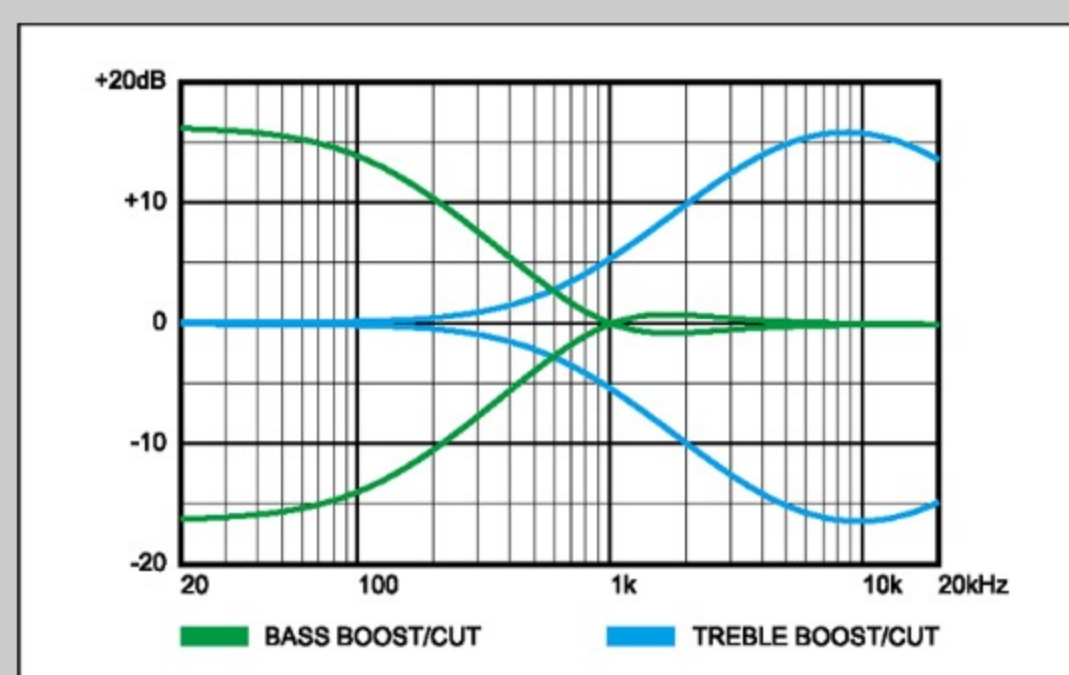

SR1820E *Premium*

NTL : Natural Low Gloss

COLOR VARIATION : 

SHARE :  

SPEC

SPEC

neck type	Atlas-4 / 5pc Panga Panga/Purpleheart neck w/KTS™ TITANIUM rods
top/back/body	Walnut/Flamed Maple top / Mahogany body
fretboard	Bound Panga Panga / Abalone oval inlay
fret	Medium frets / Premium fret edge treatment
bridge	MR5 bridge (19mm string spacing)
neck pickup	Nordstrand™ Big Single neck pickup (Passive)
bridge pickup	Nordstrand™ Big Single bridge pickup (Passive)
equaliser	Ibanez Custom Electronics 3-band EQ
nut	Graph Tech® BLACK TUSQ XL® nut
hardware color	Gold

NECK DIMENSIONS

Scale :	864mm/34"
a : Width	38mm at NUT
b : Width	62mm at 24F
c : Thickness	19.5mm at 1F
d : Thickness	21.5mm at 12F
Radius :	305mmR

CONTROLS

FREQUENCY RESPONSE

OTHERS

Recommended Case MB300C