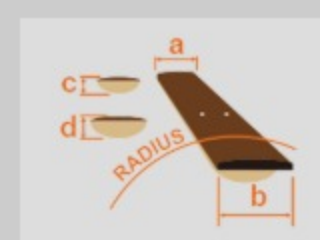

SR1820E *Premium*

NTL : Natural Low Gloss

COLOR VARIATION : 

SHARE :  

SPEC

SPEC

neck type	Atlas-4 / 5pc Panga Panga/Purpleheart neck w/KTS™ TITANIUM rods
top/back/body	Walnut/Flamed Maple top / Mahogany body
fretboard	Bound Panga Panga / Abalone oval inlay
fret	Medium frets / Premium fret edge treatment
bridge	MR5 bridge (19mm string spacing)
neck pickup	Nordstrand™ Big Single neck pickup (Passive)
bridge pickup	Nordstrand™ Big Single bridge pickup (Passive)
equaliser	Ibanez Custom Electronics 3-band EQ
nut	Graph Tech® BLACK TUSQ XL® nut
hardware color	Gold

NECK DIMENSIONS

Scale :	864mm/34"
a : Width	38mm at NUT
b : Width	62mm at 24F
c : Thickness	19.5mm at 1F
d : Thickness	21.5mm at 12F
Radius :	305mmR

CONTROLS

FREQUENCY RESPONSE

OTHERS

Recommended Case MB300C