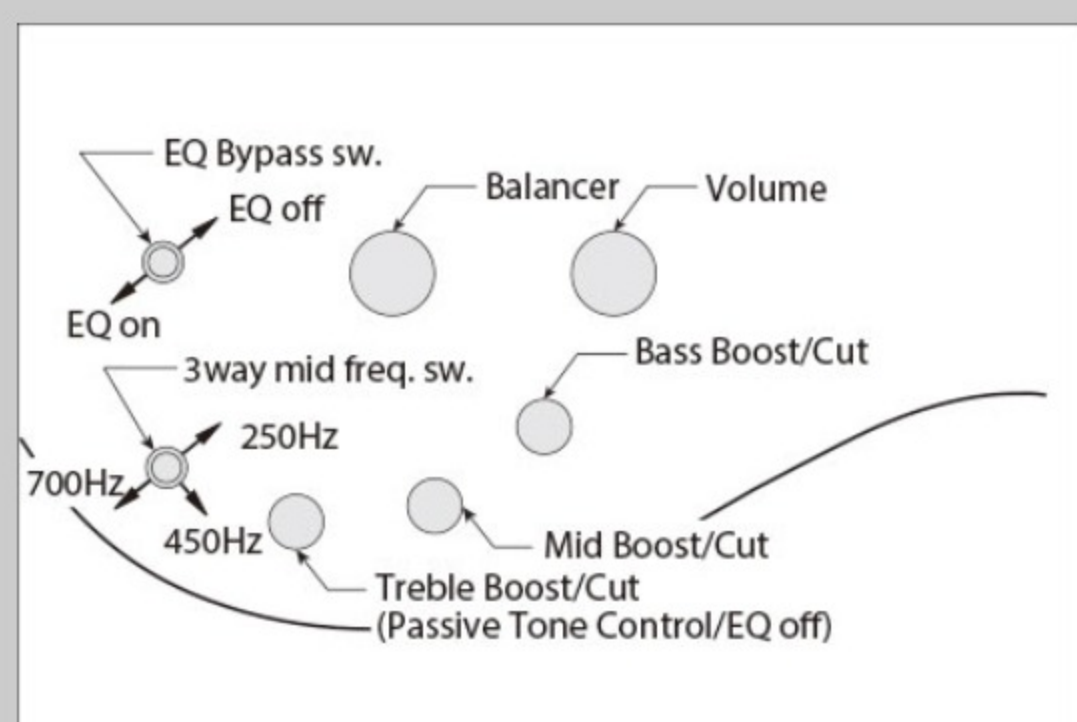

SR1820E *Premium*

NTL : Natural Low Gloss

COLOR VARIATION : 

SHARE :  

SPEC

SPEC

neck type	Atlas-4 / 5pc Panga Panga/Purpleheart neck w/KTS™ TITANIUM rods
top/back/body	Walnut/Flamed Maple top / Mahogany body
fretboard	Bound Panga Panga / Abalone oval inlay
fret	Medium frets / Premium fret edge treatment
bridge	MR5 bridge (19mm string spacing)
neck pickup	Nordstrand™ Big Single neck pickup (Passive)
bridge pickup	Nordstrand™ Big Single bridge pickup (Passive)
equaliser	Ibanez Custom Electronics 3-band EQ
nut	Graph Tech® BLACK TUSQ XL® nut
hardware color	Gold

NECK DIMENSIONS

Scale :	864mm/34"
a : Width	38mm at NUT
b : Width	62mm at 24F
c : Thickness	19.5mm at 1F
d : Thickness	21.5mm at 12F
Radius :	305mmR

CONTROLS

FREQUENCY RESPONSE

OTHERS

Recommended Case MB300C