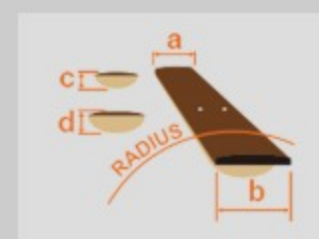

SR1820 *Premium*

NTL : Natural Low Gloss

COLOR VARIATION :

SHARE : [f](#) [t](#)

SPEC

SPEC

neck type	Atlas-4 / 5pc Panga Panga/Purpleheart neck w/KTS™ TITANIUM rods
top/back/body	Walnut/Flamed Maple top / African Mahogany body
fretboard	Bound Panga Panga fretboard / Abalone oval inlay
fret	Medium frets / Premium fret edge treatment
number of frets	24
bridge	MR55 bridge
string space	19mm
neck pickup	Nordstrand™ Big Single neck pickup (Passive)
bridge pickup	Nordstrand™ Big Single bridge pickup (Passive)
equaliser	Ibanez Custom Electronics 3-band EQ w/ EQ bypass switch (passive tone control on treble pot) & 3-way Mid frequency switch
factory tuning	1G,2D,3A,4E
strings	D'Addario® EXL165
string gauge	.045/.065/.085/.105
nut	Graph Tech® BLACK TUSQ XL®
hardware color	Gold

NECK DIMENSIONS

Scale :	864mm/34"
a : Width	38mm at NUT
b : Width	62mm at 24F
c : Thickness	19.5mm at 1F
d : Thickness	21.5mm at 12F
Radius :	305mmR

CONTROLS

FREQUENCY RESPONSE

OTHERS

Recommended Case MB300C