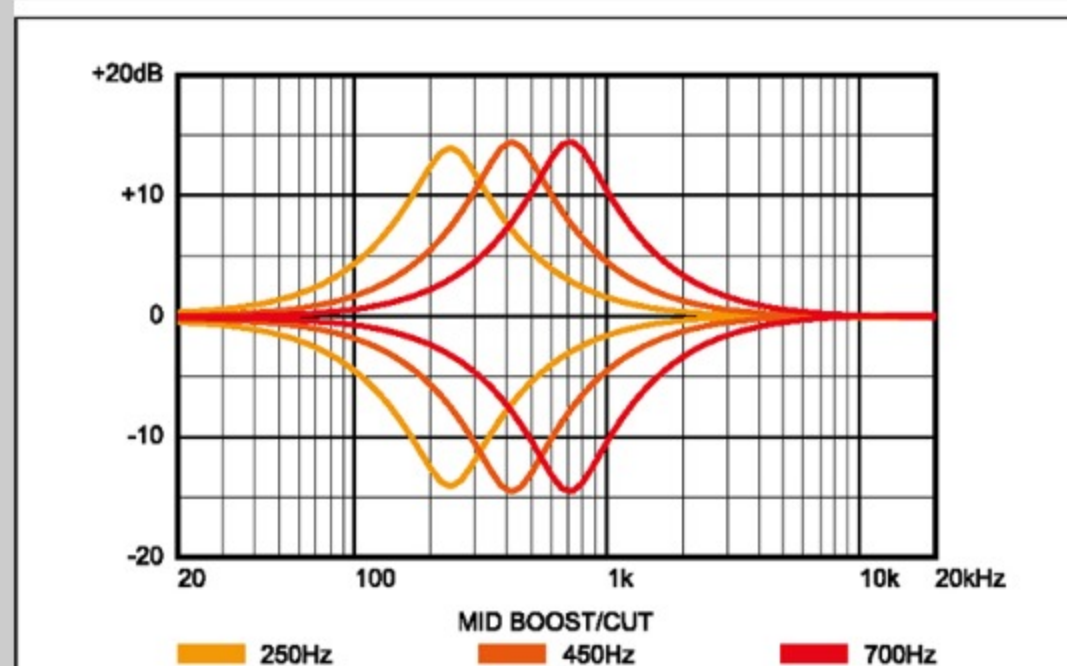

FREQUENCY RESPONSE

OTHERS

Recommended Case MB300C

Gotoh® machine heads

Gig bag included