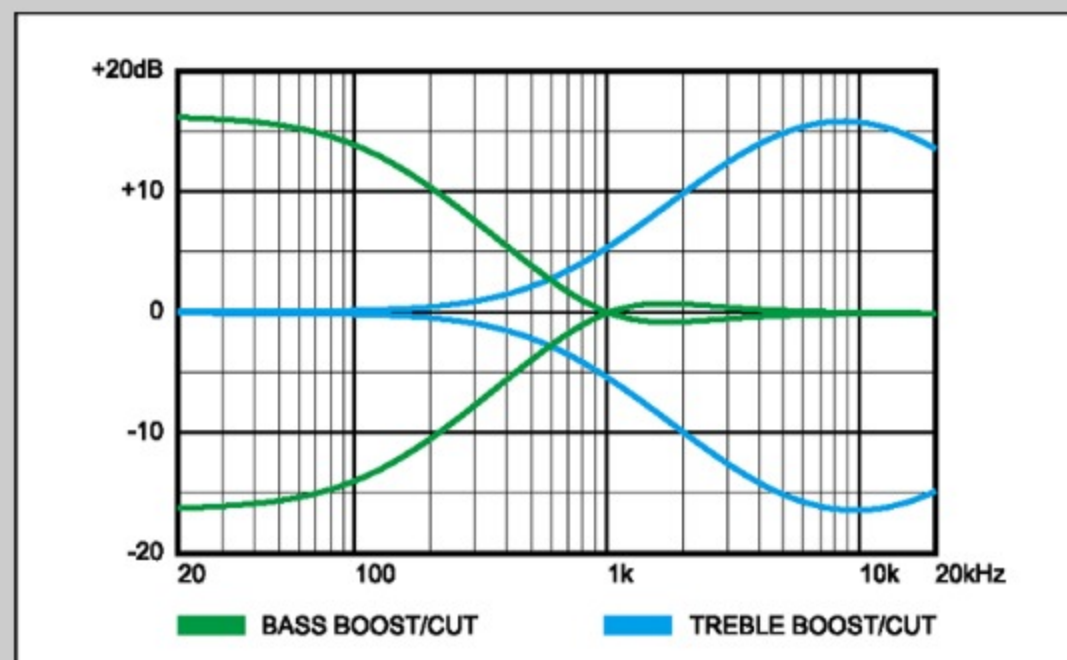

FREQUENCY RESPONSE

OTHERS

Recommended Case MB300C

Gotoh® machine heads

Gig bag included