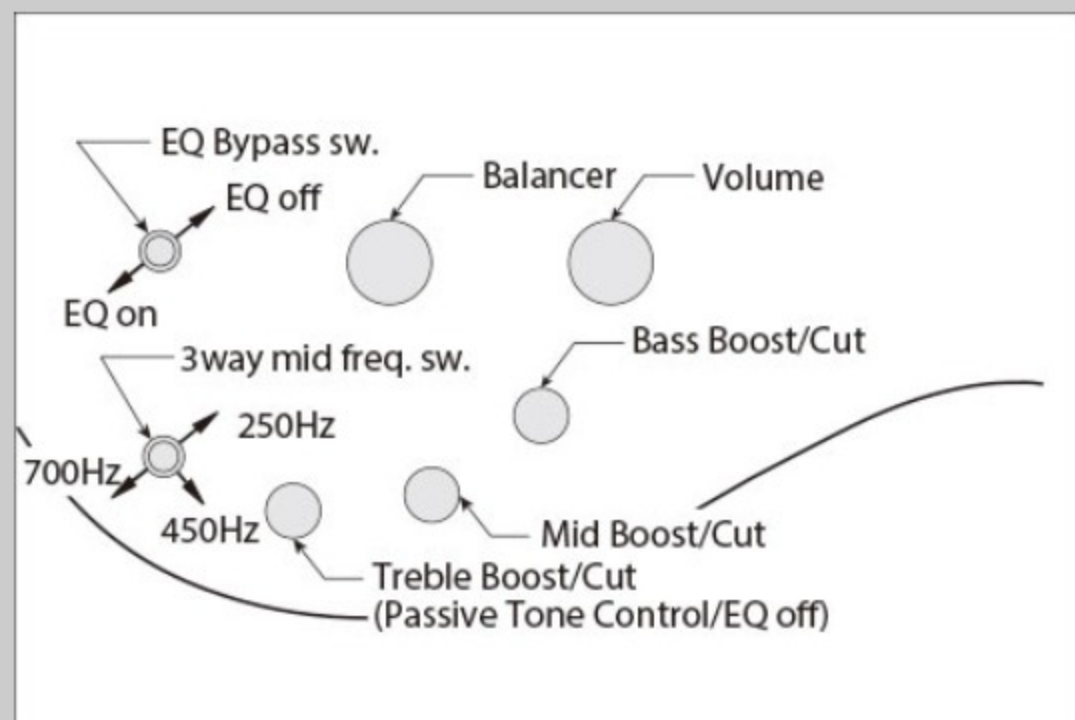

SR1820 *Premium*

NTL : Natural Low Gloss

COLOR VARIATION :

SHARE : [f](#) [t](#)

SPEC

SPEC

neck type	Atlas-4 / 5pc Panga Panga/Purpleheart neck w/KTS™ TITANIUM rods
top/back/body	Walnut/Flamed Maple top / African Mahogany body
fretboard	Bound Panga Panga fretboard / Abalone oval inlay
fret	Medium frets / Premium fret edge treatment
number of frets	24
bridge	MR55 bridge
string space	19mm
neck pickup	Nordstrand™ Big Single neck pickup (Passive)
bridge pickup	Nordstrand™ Big Single bridge pickup (Passive)
equaliser	Ibanez Custom Electronics 3-band EQ w/ EQ bypass switch (passive tone control on treble pot) & 3-way Mid frequency switch
factory tuning	1G,2D,3A,4E
strings	D'Addario® EXL165
string gauge	.045/.065/.085/.105
nut	Graph Tech® BLACK TUSQ XL®
hardware color	Gold

NECK DIMENSIONS

Scale :	864mm/34"
a : Width	38mm at NUT
b : Width	62mm at 24F
c : Thickness	19.5mm at 1F
d : Thickness	21.5mm at 12F
Radius :	305mmR

CONTROLS

FREQUENCY RESPONSE

OTHERS

Recommended Case MB300C

Gotoh® machine heads

Gig bag included