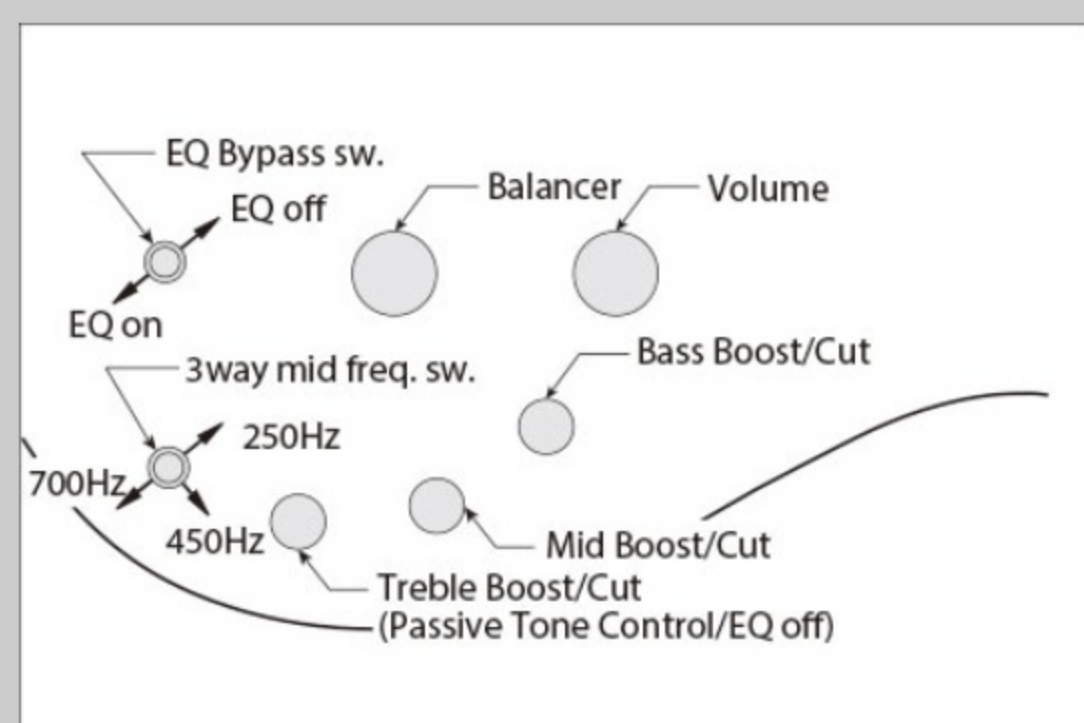

SR1825E *Premium*

NTL : Natural Low Gloss

COLOR VARIATION :

SHARE : [f](#) [t](#)

SPEC

SPEC

neck type	Atlas-5 / 5pc Panga Panga/Purpleheart neck w/KTS™ TITANIUM rods
top/back/body	Walnut/Flamed Maple top / Mahogany body
fretboard	Bound Panga Panga / Abalone oval inlay
fret	Medium frets / Premium fret edge treatment
bridge	MR5 bridge (16.5mm string spacing)
neck pickup	Nordstrand™ Big Single neck pickup (Passive)
bridge pickup	Nordstrand™ Big Single bridge pickup (Passive)
equaliser	Ibanez Custom Electronics 3-band EQ
nut	Graph Tech® BLACK TUSQ XL® nut
hardware color	Gold

NECK DIMENSIONS

Scale :	864mm/34"
a : Width	45mm at NUT
b : Width	68mm at 24F
c : Thickness	19.5mm at 1F
d : Thickness	21.5mm at 12F
Radius :	305mmR

CONTROLS

FREQUENCY RESPONSE

OTHERS

Recommended Case MB300C