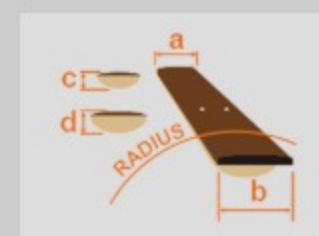

SR1825E *Premium*

NTL : Natural Low Gloss

COLOR VARIATION :

SHARE : [f](#) [t](#)

SPEC

SPEC

neck type	Atlas-5 / 5pc Panga Panga/Purpleheart neck w/KTS™ TITANIUM rods
top/back/body	Walnut/Flamed Maple top / Mahogany body
fretboard	Bound Panga Panga / Abalone oval inlay
fret	Medium frets / Premium fret edge treatment
bridge	MR5 bridge (16.5mm string spacing)
neck pickup	Nordstrand™ Big Single neck pickup (Passive)
bridge pickup	Nordstrand™ Big Single bridge pickup (Passive)
equaliser	Ibanez Custom Electronics 3-band EQ
nut	Graph Tech® BLACK TUSQ XL® nut
hardware color	Gold

NECK DIMENSIONS

Scale :	864mm/34"
a : Width	45mm at NUT
b : Width	68mm at 24F
c : Thickness	19.5mm at 1F
d : Thickness	21.5mm at 12F
Radius :	305mmR

CONTROLS

FREQUENCY RESPONSE

OTHERS

Recommended Case MB300C