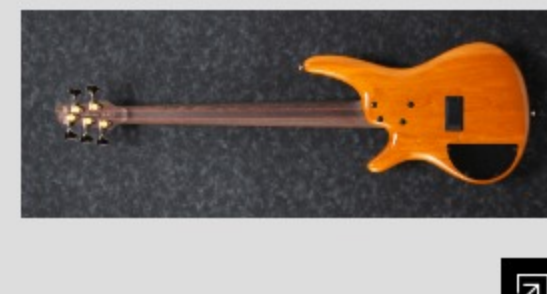

SR1825E *Premium*

NTL : Natural Low Gloss

COLOR VARIATION :

SHARE : [f](#) [t](#)

SPEC

SPEC

neck type	Atlas-5 / 5pc Panga Panga/Purpleheart neck w/KTS™ TITANIUM rods
top/back/body	Walnut/Flamed Maple top / Mahogany body
fretboard	Bound Panga Panga / Abalone oval inlay
fret	Medium frets / Premium fret edge treatment
bridge	MR5 bridge (16.5mm string spacing)
neck pickup	Nordstrand™ Big Single neck pickup (Passive)
bridge pickup	Nordstrand™ Big Single bridge pickup (Passive)
equaliser	Ibanez Custom Electronics 3-band EQ
nut	Graph Tech® BLACK TUSQ XL® nut
hardware color	Gold

NECK DIMENSIONS

Scale :	864mm/34"
a : Width	45mm at NUT
b : Width	68mm at 24F
c : Thickness	19.5mm at 1F
d : Thickness	21.5mm at 12F
Radius :	305mmR

CONTROLS

FREQUENCY RESPONSE

OTHERS

Recommended Case MB300C