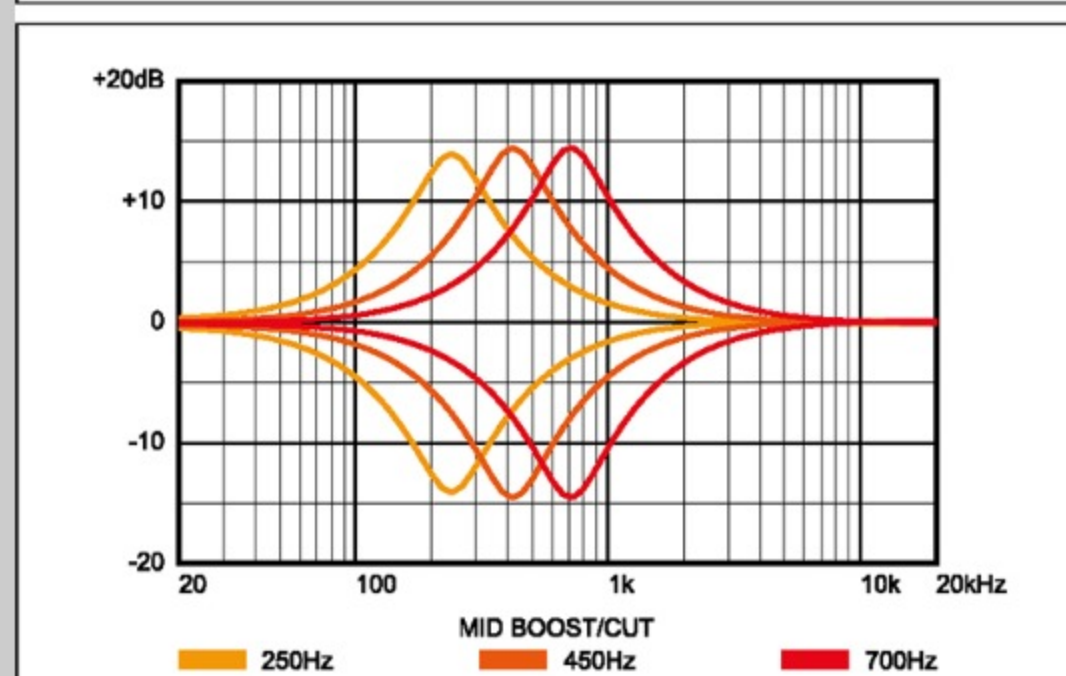

SR1825E *Premium*

NTL : Natural Low Gloss

COLOR VARIATION :

SHARE : [f](#) [t](#)

SPEC

SPEC

neck type	Atlas-5 / 5pc Panga Panga/Purpleheart neck w/KTS™ TITANIUM rods
top/back/body	Walnut/Flamed Maple top / Mahogany body
fretboard	Bound Panga Panga / Abalone oval inlay
fret	Medium frets / Premium fret edge treatment
bridge	MR5 bridge (16.5mm string spacing)
neck pickup	Nordstrand™ Big Single neck pickup (Passive)
bridge pickup	Nordstrand™ Big Single bridge pickup (Passive)
equaliser	Ibanez Custom Electronics 3-band EQ
nut	Graph Tech® BLACK TUSQ XL® nut
hardware color	Gold

NECK DIMENSIONS

Scale :	864mm/34"
a : Width	45mm at NUT
b : Width	68mm at 24F
c : Thickness	19.5mm at 1F
d : Thickness	21.5mm at 12F
Radius :	305mmR

CONTROLS

FREQUENCY RESPONSE

OTHERS

Recommended Case MB300C