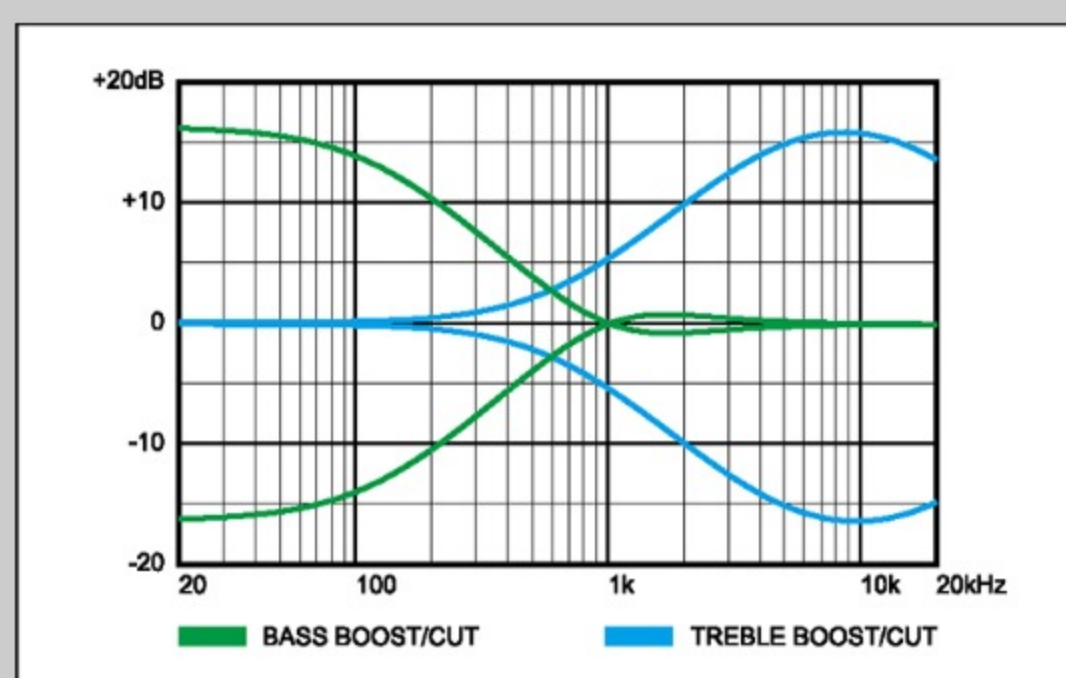

NECK DIMENSIONS

Scale :	864mm/34"
a : Width	45mm at NUT
b : Width	68mm at 24F
c : Thickness	19.5mm at 1F
d : Thickness	21.5mm at 12F
Radius :	305mmR

CONTROLS

FREQUENCY RESPONSE

OTHERS

Recommended Case MB300C