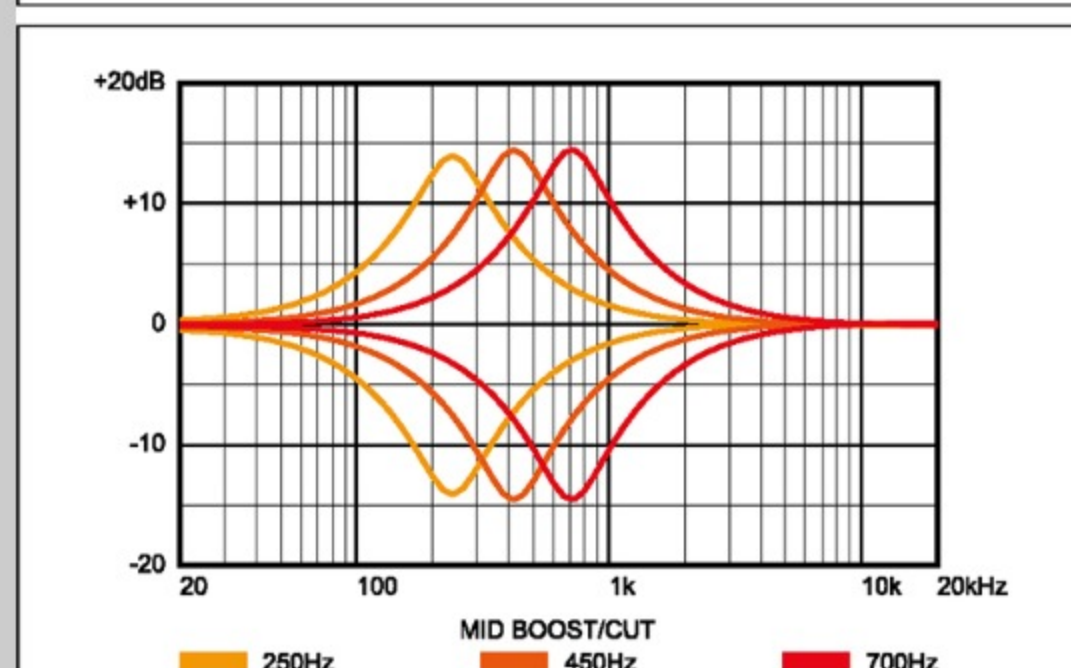

SR2400 *Premium*

APL : Amethyst Purple Low Gloss

COLOR VARIATION :  

SHARE :  

SPEC

SPEC

neck type	Atlas-4 / 5pc Panga Panga/Purpleheart neck w/KTS™ TITANIUM rods
top/back/body	Figured Maple/Panga Panga top / African Mahogany body
fretboard	Bound Panga Panga fretboard / Abalone oval inlay
fret	Medium frets / Premium fret edge treatment
number of frets	24
bridge	MR5S bridge
string space	19mm
neck pickup	Aguilar® Super Double neck pickup (Passive)
bridge pickup	Aguilar® Super Double bridge pickup (Passive)
equaliser	Ibanez Custom Electronics 3-band EQ w/ EQ bypass switch (passive tone control on treble pot) & 3-way Mid frequency switch
factory tuning	1G,2D,3A,4E
strings	D'Addario® EXL165
string gauge	.045/.065/.085/.105
nut	Graph Tech® BLACK TUSQ XL®
hardware color	Gold

NECK DIMENSIONS

Scale :	864mm/34"
a : Width	38mm at NUT
b : Width	62mm at 24F
c : Thickness	19.5mm at 1F
d : Thickness	21.5mm at 12F
Radius :	305mmR

CONTROLS

FREQUENCY RESPONSE

OTHERS

Recommended Case	MB300C
Gotoh® machine heads	
Gig bag included	