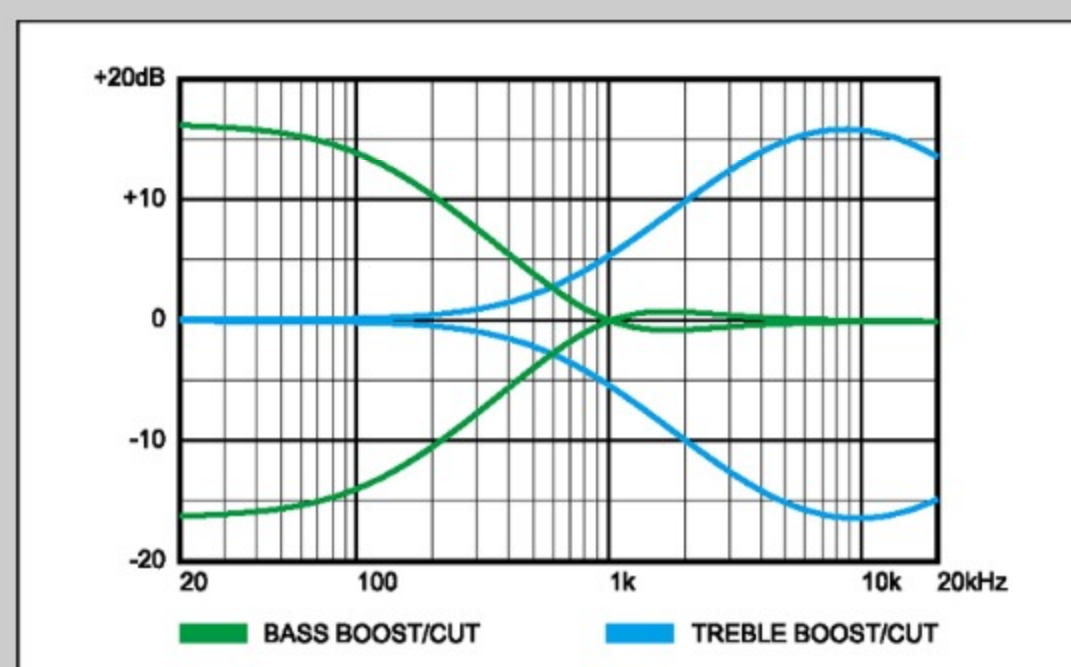

NECK DIMENSIONS

Scale :	864mm/34"
a : Width	38mm at NUT
b : Width	62mm at 24F
c : Thickness	19.5mm at 1F
d : Thickness	21.5mm at 12F
Radius :	305mmR

CONTROLS

FREQUENCY RESPONSE

OTHERS

Recommended Case	MB300C
Gotoh® machine heads	
Gig bag included	