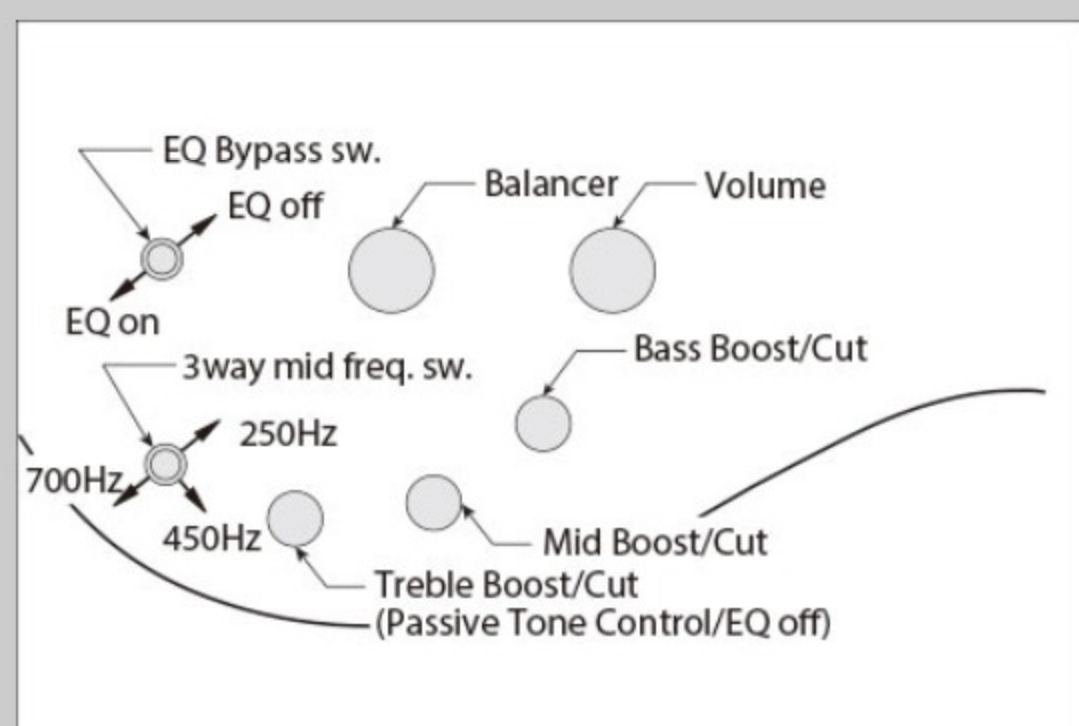

SR2400 *Premium*

APL : Amethyst Purple Low Gloss

COLOR VARIATION :  

SHARE :  

SPEC

SPEC

neck type	Atlas-4 / 5pc Panga Panga/Purpleheart neck w/KTS™ TITANIUM rods
top/back/body	Figured Maple/Panga Panga top / African Mahogany body
fretboard	Bound Panga Panga fretboard / Abalone oval inlay
fret	Medium frets / Premium fret edge treatment
number of frets	24
bridge	MR5S bridge
string space	19mm
neck pickup	Aguilar® Super Double neck pickup (Passive)
bridge pickup	Aguilar® Super Double bridge pickup (Passive)
equaliser	Ibanez Custom Electronics 3-band EQ w/ EQ bypass switch (passive tone control on treble pot) & 3-way Mid frequency switch
factory tuning	1G,2D,3A,4E
strings	D'Addario® EXL165
string gauge	.045/.065/.085/.105
nut	Graph Tech® BLACK TUSQ XL®
hardware color	Gold

NECK DIMENSIONS

Scale :	864mm/34"
a : Width	38mm at NUT
b : Width	62mm at 24F
c : Thickness	19.5mm at 1F
d : Thickness	21.5mm at 12F
Radius :	305mmR

CONTROLS

FREQUENCY RESPONSE

OTHERS

Recommended Case	MB300C
Gotoh® machine heads	
Gig bag included	