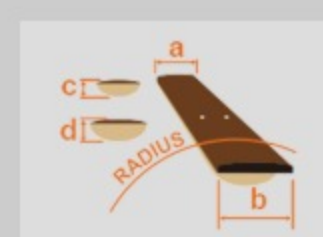

SR2400 *Premium*

APL : Amethyst Purple Low Gloss

COLOR VARIATION :  

SHARE :  

SPEC

SPEC

neck type	Atlas-4 / 5pc Panga Panga/Purpleheart neck w/KTS™ TITANIUM rods
top/back/body	Figured Maple/Panga Panga top / African Mahogany body
fretboard	Bound Panga Panga fretboard / Abalone oval inlay
fret	Medium frets / Premium fret edge treatment
number of frets	24
bridge	MR5S bridge
string space	19mm
neck pickup	Aguilar® Super Double neck pickup (Passive)
bridge pickup	Aguilar® Super Double bridge pickup (Passive)
equaliser	Ibanez Custom Electronics 3-band EQ w/ EQ bypass switch (passive tone control on treble pot) & 3-way Mid frequency switch
factory tuning	1G,2D,3A,4E
strings	D'Addario® EXL165
string gauge	.045/.065/.085/.105
nut	Graph Tech® BLACK TUSQ XL®
hardware color	Gold

NECK DIMENSIONS

Scale :	864mm/34"
a : Width	38mm at NUT
b : Width	62mm at 24F
c : Thickness	19.5mm at 1F
d : Thickness	21.5mm at 12F
Radius :	305mmR

CONTROLS

FREQUENCY RESPONSE

OTHERS

Recommended Case	MB300C
Gotoh® machine heads	
Gig bag included	