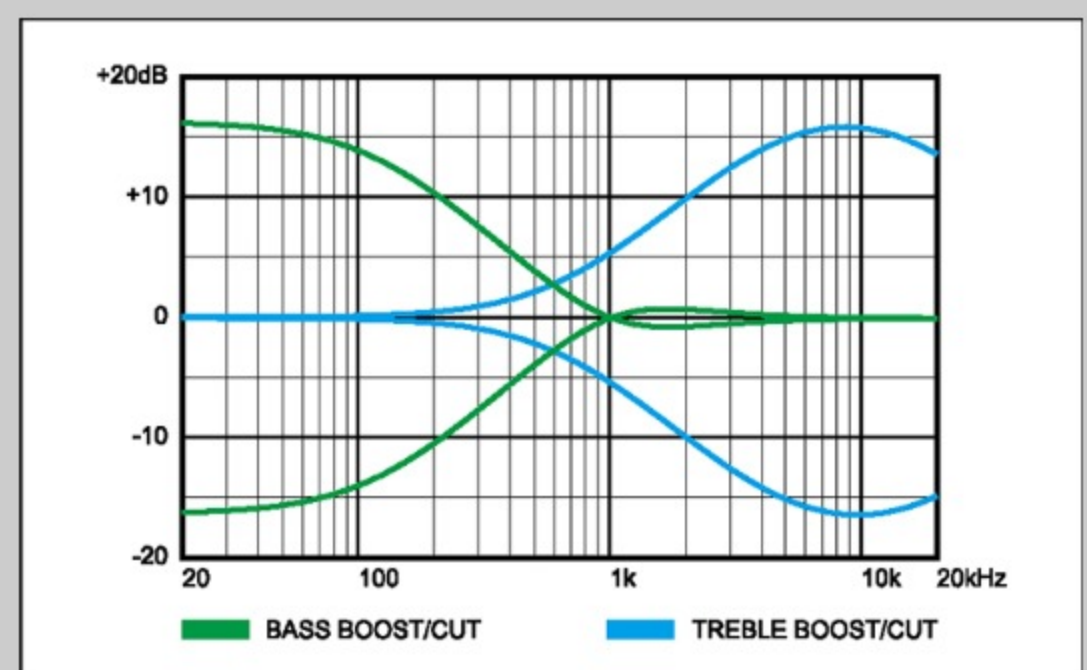

NECK DIMENSIONS

Scale :	864mm/34"
a : Width	38mm at NUT
b : Width	62mm at 24F
c : Thickness	19.5mm at 1F
d : Thickness	21.5mm at 12F
Radius :	305mmR

CONTROLS

FREQUENCY RESPONSE

OTHERS

Recommended Case	MB300C
Gig bag included	
Gotoh® machine heads	