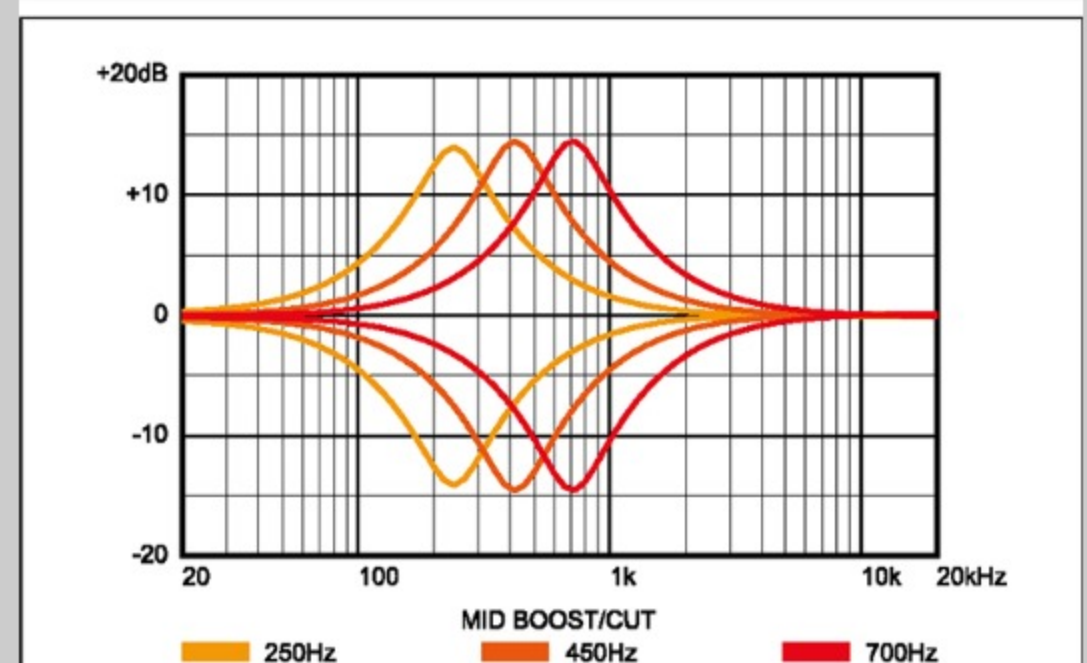

SR2400 *Premium*

FNL : Florid Natural Low Gloss

COLOR VARIATION :

SHARE : [f](#) [t](#)

SPEC

SPEC

neck type	Atlas-4 / 5pc Panga Panga/Purpleheart neck w/KTS™ TITANIUM rods
top/back/body	Figured Maple/Panga Panga top / African Mahogany body
fretboard	Bound Panga Panga fretboard / Abalone oval inlay
fret	Medium frets / Premium fret edge treatment
number of frets	24
bridge	MR5S bridge
string space	19mm
neck pickup	Aguilar® Super Double neck pickup (Passive)
bridge pickup	Aguilar® Super Double bridge pickup (Passive)
equaliser	Ibanez Custom Electronics 3-band EQ w/ EQ bypass switch (passive tone control on treble pot) & 3-way Mid frequency switch
factory tuning	1G,2D,3A,4E
strings	D'Addario® EXL165
string gauge	.045/.065/.085/.105
nut	Graph Tech® BLACK TUSQ XL® nut
hardware color	Gold

NECK DIMENSIONS

Scale :	864mm/34"
a : Width	38mm at NUT
b : Width	62mm at 24F
c : Thickness	19.5mm at 1F
d : Thickness	21.5mm at 12F
Radius :	305mmR

CONTROLS

FREQUENCY RESPONSE

OTHERS

Recommended Case	MB300C
Gig bag included	
Gotoh® machine heads	