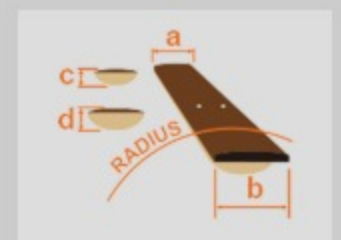

SR2400 *Premium*

FNL : Florid Natural Low Gloss

COLOR VARIATION :

SHARE : [f](#) [t](#)

SPEC

SPEC

neck type	Atlas-4 / 5pc Panga Panga/Purpleheart neck w/KTS™ TITANIUM rods
top/back/body	Figured Maple/Panga Panga top / African Mahogany body
fretboard	Bound Panga Panga fretboard / Abalone oval inlay
fret	Medium frets / Premium fret edge treatment
number of frets	24
bridge	MR5S bridge
string space	19mm
neck pickup	Aguilar® Super Double neck pickup (Passive)
bridge pickup	Aguilar® Super Double bridge pickup (Passive)
equaliser	Ibanez Custom Electronics 3-band EQ w/ EQ bypass switch (passive tone control on treble pot) & 3-way Mid frequency switch
factory tuning	1G,2D,3A,4E
strings	D'Addario® EXL165
string gauge	.045/.065/.085/.105
nut	Graph Tech® BLACK TUSQ XL® nut
hardware color	Gold

NECK DIMENSIONS

Scale :	864mm/34"
a : Width	38mm at NUT
b : Width	62mm at 24F
c : Thickness	19.5mm at 1F
d : Thickness	21.5mm at 12F
Radius :	305mmR

CONTROLS

FREQUENCY RESPONSE

OTHERS

Recommended Case	MB300C
Gig bag included	
Gotoh® machine heads	