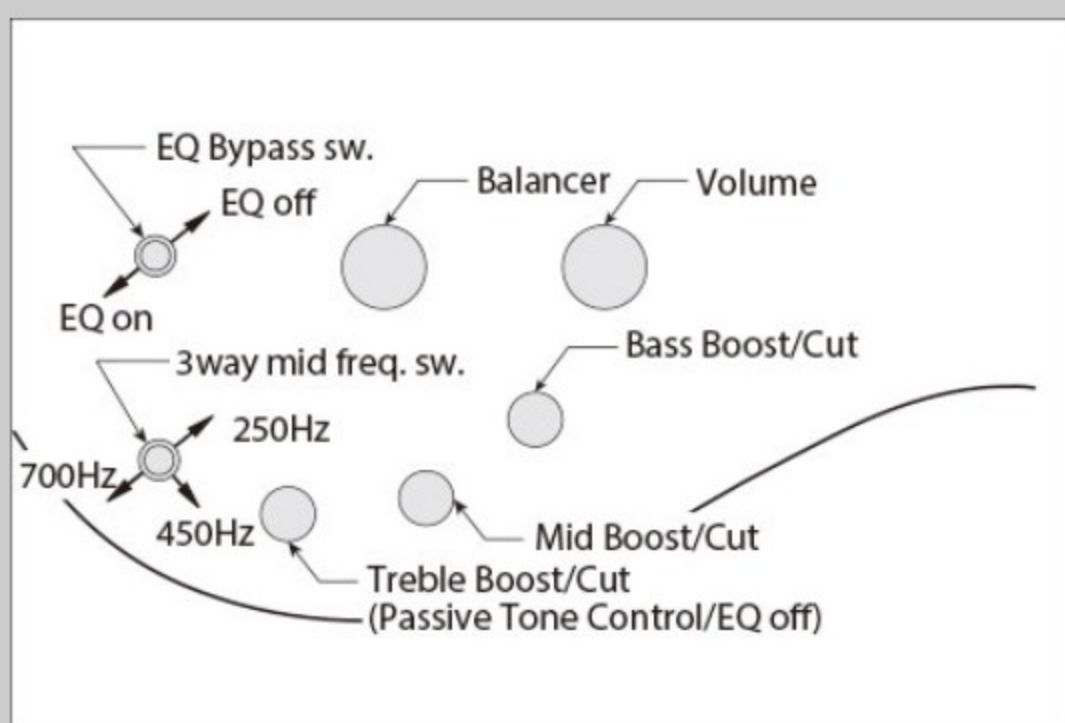

SR2400 *Premium*

FNL : Florid Natural Low Gloss

COLOR VARIATION :

SHARE : [f](#) [t](#)

SPEC

SPEC

neck type	Atlas-4 / 5pc Panga Panga/Purpleheart neck w/KTS™ TITANIUM rods
top/back/body	Figured Maple/Panga Panga top / African Mahogany body
fretboard	Bound Panga Panga fretboard / Abalone oval inlay
fret	Medium frets / Premium fret edge treatment
number of frets	24
bridge	MR5S bridge
string space	19mm
neck pickup	Aguilar® Super Double neck pickup (Passive)
bridge pickup	Aguilar® Super Double bridge pickup (Passive)
equaliser	Ibanez Custom Electronics 3-band EQ w/ EQ bypass switch (passive tone control on treble pot) & 3-way Mid frequency switch
factory tuning	1G,2D,3A,4E
strings	D'Addario® EXL165
string gauge	.045/.065/.085/.105
nut	Graph Tech® BLACK TUSQ XL® nut
hardware color	Gold

NECK DIMENSIONS

Scale :	864mm/34"
a : Width	38mm at NUT
b : Width	62mm at 24F
c : Thickness	19.5mm at 1F
d : Thickness	21.5mm at 12F
Radius :	305mmR

CONTROLS

FREQUENCY RESPONSE

OTHERS

Recommended Case	MB300C
Gig bag included	
Gotoh® machine heads	