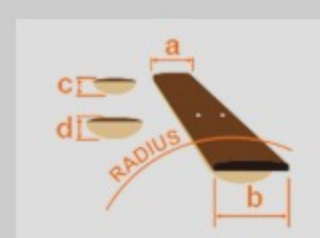

SR2405W *Premium*

BTL : Brown Topaz Burst Low Gloss

COLOR VARIATION :  

SHARE :  

SPEC

SPEC

neck type	Atlas-5 / 5pc Panga Panga/Purpleheart neck w/KTS™ TITANIUM rods
top/back/body	Figured Maple/Panga Panga top / African Mahogany body
fretboard	Bound Panga Panga fretboard / Abalone oval inlay
fret	Medium frets / Premium fret edge treatment
number of frets	24
bridge	MR5S bridge
string space	18mm
neck pickup	Aguilar® Super Double neck pickup (Passive)
bridge pickup	Aguilar® Super Double bridge pickup (Passive)
equaliser	Ibanez Custom Electronics 3-band EQ w/ EQ bypass switch (passive tone control on treble pot) & 3-way Mid frequency switch
factory tuning	1G,2D,3A,4E,5B
strings	D'Addario® EXL165 + .130
string gauge	.045/.065/.085/.105/.130
nut	Graph Tech® BLACK TUSQ XL®
hardware color	Gold

NECK DIMENSIONS

Scale :	864mm/34"
a : Width	45mm at NUT
b : Width	74mm at 24F
c : Thickness	19.5mm at 1F
d : Thickness	21.5mm at 12F
Radius :	305mmR

CONTROLS

FREQUENCY RESPONSE

OTHERS

Recommended Case	MB300C
Gotoh® machine heads	
Gig bag included	