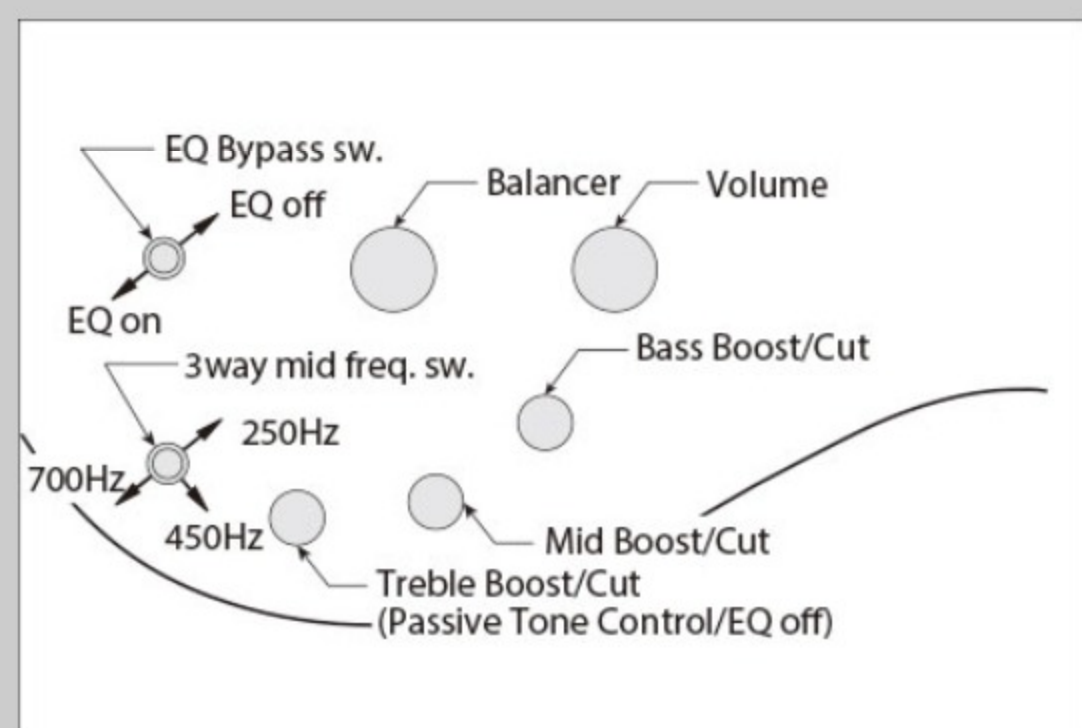

SR2405W *Premium*

BTL : Brown Topaz Burst Low Gloss

COLOR VARIATION :  

SHARE :  

SPEC

SPEC

neck type	Atlas-5 / 5pc Panga Panga/Purpleheart neck w/KTS™ TITANIUM rods
top/back/body	Figured Maple/Panga Panga top / African Mahogany body
fretboard	Bound Panga Panga fretboard / Abalone oval inlay
fret	Medium frets / Premium fret edge treatment
number of frets	24
bridge	MR5S bridge
string space	18mm
neck pickup	Aguilar® Super Double neck pickup (Passive)
bridge pickup	Aguilar® Super Double bridge pickup (Passive)
equaliser	Ibanez Custom Electronics 3-band EQ w/ EQ bypass switch (passive tone control on treble pot) & 3-way Mid frequency switch
factory tuning	1G,2D,3A,4E,5B
strings	D'Addario® EXL165 + .130
string gauge	.045/.065/.085/.105/.130
nut	Graph Tech® BLACK TUSQ XL®
hardware color	Gold

NECK DIMENSIONS

Scale :	864mm/34"
a : Width	45mm at NUT
b : Width	74mm at 24F
c : Thickness	19.5mm at 1F
d : Thickness	21.5mm at 12F
Radius :	305mmR

CONTROLS

FREQUENCY RESPONSE

OTHERS

Recommended Case	MB300C
Gotoh® machine heads	
Gig bag included	