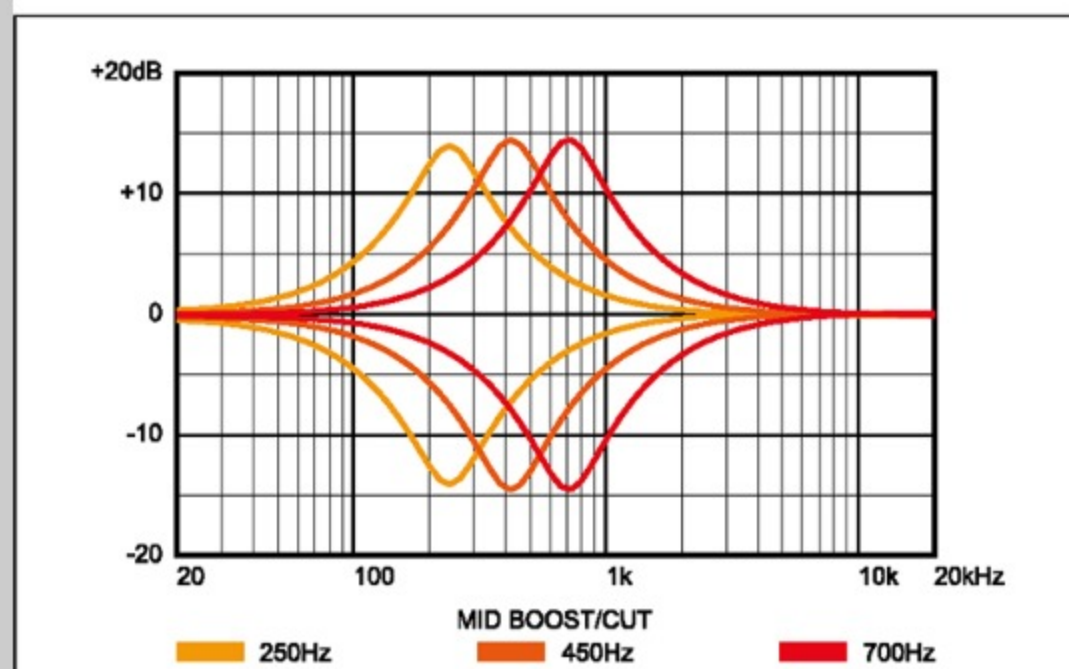

SR2405W *Premium*

BTL : Brown Topaz Burst Low Gloss

COLOR VARIATION :  

SHARE :  

SPEC

SPEC

neck type	Atlas-5 / 5pc Panga Panga/Purpleheart neck w/KTS™ TITANIUM rods
top/back/body	Figured Maple/Panga Panga top / African Mahogany body
fretboard	Bound Panga Panga fretboard / Abalone oval inlay
fret	Medium frets / Premium fret edge treatment
number of frets	24
bridge	MR5S bridge
string space	18mm
neck pickup	Aguilar® Super Double neck pickup (Passive)
bridge pickup	Aguilar® Super Double bridge pickup (Passive)
equaliser	Ibanez Custom Electronics 3-band EQ w/ EQ bypass switch (passive tone control on treble pot) & 3-way Mid frequency switch
factory tuning	1G,2D,3A,4E,5B
strings	D'Addario® EXL165 + .130
string gauge	.045/.065/.085/.105/.130
nut	Graph Tech® BLACK TUSQ XL®
hardware color	Gold

NECK DIMENSIONS

Scale :	864mm/34"
a : Width	45mm at NUT
b : Width	74mm at 24F
c : Thickness	19.5mm at 1F
d : Thickness	21.5mm at 12F
Radius :	305mmR

CONTROLS

FREQUENCY RESPONSE

OTHERS

Recommended Case	MB300C
Gotoh® machine heads	
Gig bag included	