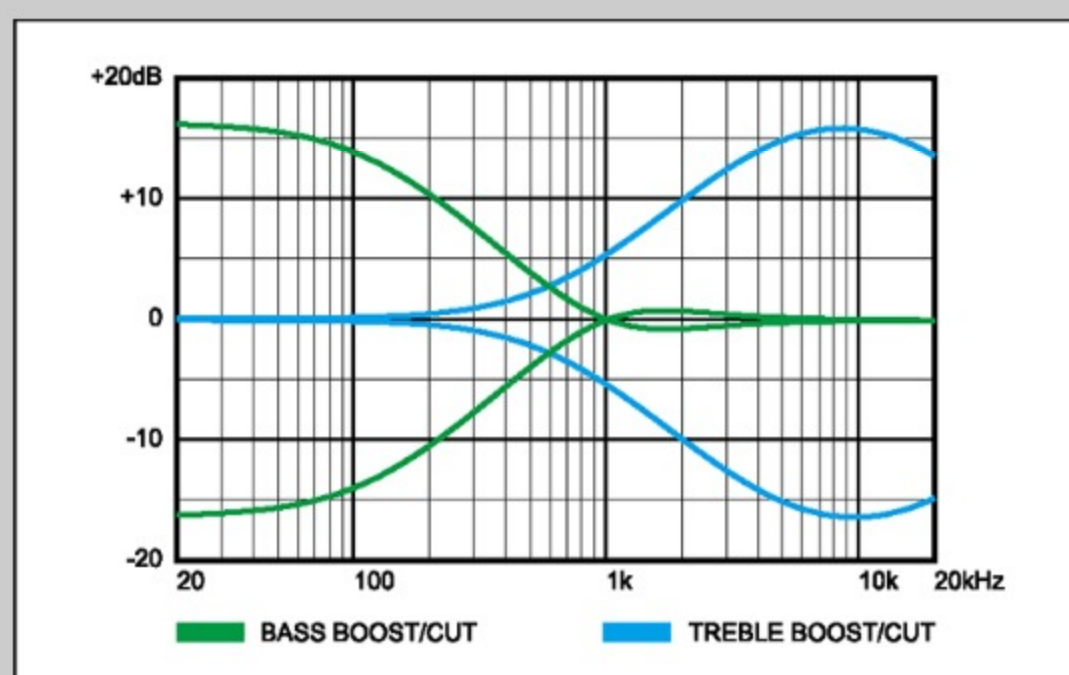

SR2405W *Premium*

BTL : Brown Topaz Burst Low Gloss

COLOR VARIATION :  

SHARE :  

SPEC

SPEC

neck type	Atlas-5 / 5pc Panga Panga/Purpleheart neck w/KTS™ TITANIUM rods
top/back/body	Figured Maple/Panga Panga top / African Mahogany body
fretboard	Bound Panga Panga fretboard / Abalone oval inlay
fret	Medium frets / Premium fret edge treatment
number of frets	24
bridge	MR5S bridge
string space	18mm
neck pickup	Aguilar® Super Double neck pickup (Passive)
bridge pickup	Aguilar® Super Double bridge pickup (Passive)
equaliser	Ibanez Custom Electronics 3-band EQ w/ EQ bypass switch (passive tone control on treble pot) & 3-way Mid frequency switch
factory tuning	1G,2D,3A,4E,5B
strings	D'Addario® EXL165 + .130
string gauge	.045/.065/.085/.105/.130
nut	Graph Tech® BLACK TUSQ XL®
hardware color	Gold

NECK DIMENSIONS

Scale :	864mm/34"
a : Width	45mm at NUT
b : Width	74mm at 24F
c : Thickness	19.5mm at 1F
d : Thickness	21.5mm at 12F
Radius :	305mmR

CONTROLS

FREQUENCY RESPONSE

OTHERS

Recommended Case	MB300C
Gotoh® machine heads	
Gig bag included	