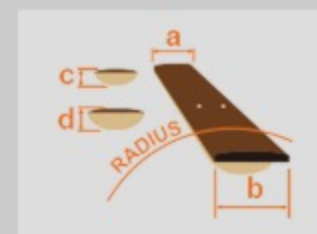

SR2405W *Premium*

BTL : Brown Topaz Burst Low Gloss

COLOR VARIATION :  

SHARE :  

SPEC

SPEC

neck type	Atlas-5 / 5pc Panga Panga/Purpleheart neck w/KTS™ TITANIUM rods
top/back/body	Figured Maple/Panga Panga top / African Mahogany body
fretboard	Bound Panga Panga fretboard / Abalone oval inlay
fret	Medium frets / Premium fret edge treatment
number of frets	24
bridge	MR5S bridge
string space	18mm
neck pickup	Aguilar® Super Double neck pickup (Passive)
bridge pickup	Aguilar® Super Double bridge pickup (Passive)
equaliser	Ibanez Custom Electronics 3-band EQ w/ EQ bypass switch (passive tone control on treble pot) & 3-way Mid frequency switch
factory tuning	1G,2D,3A,4E,5B
strings	D'Addario® EXL165 + .130
string gauge	.045/.065/.085/.105/.130
nut	Graph Tech® BLACK TUSQ XL® nut
hardware color	Gold

NECK DIMENSIONS

Scale :	864mm/34"
a : Width	45mm at NUT
b : Width	74mm at 24F
c : Thickness	19.5mm at 1F
d : Thickness	21.5mm at 12F
Radius :	305mmR

CONTROLS

FREQUENCY RESPONSE

OTHERS

Recommended Case	MB300C
Gig bag included	
Gotoh® machine heads	