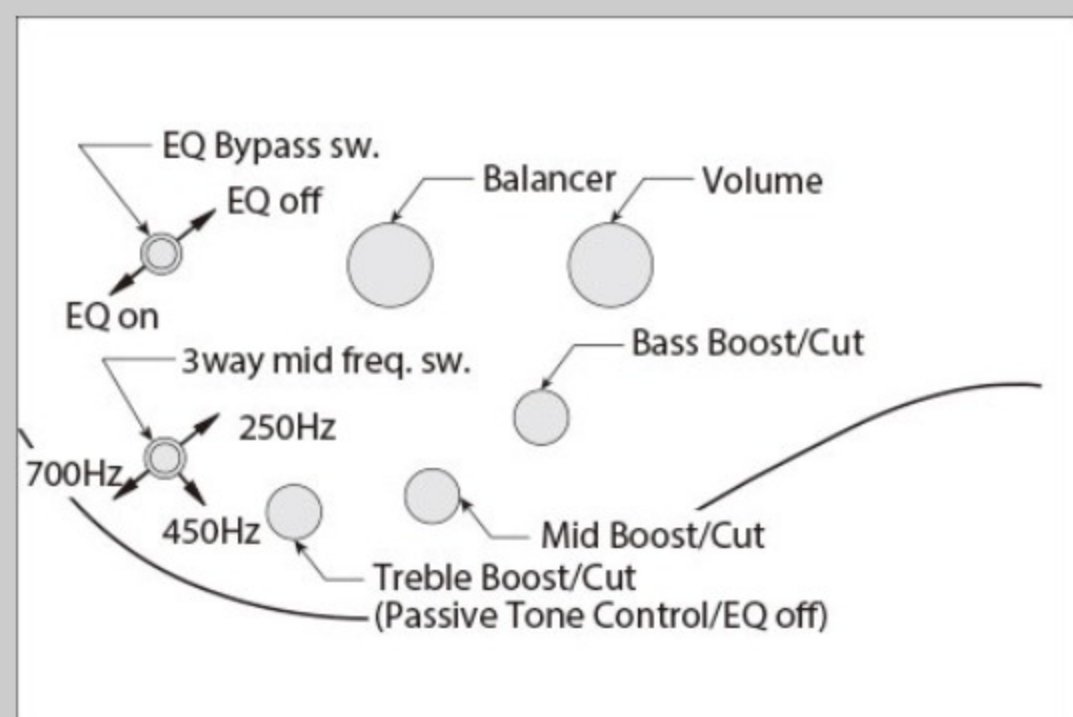

SR2405W *Premium*

BTL : Brown Topaz Burst Low Gloss

COLOR VARIATION :  

SHARE :  

SPEC

SPEC

neck type	Atlas-5 / 5pc Panga Panga/Purpleheart neck w/KTS™ TITANIUM rods
top/back/body	Figured Maple/Panga Panga top / African Mahogany body
fretboard	Bound Panga Panga fretboard / Abalone oval inlay
fret	Medium frets / Premium fret edge treatment
number of frets	24
bridge	MR5S bridge
string space	18mm
neck pickup	Aguilar® Super Double neck pickup (Passive)
bridge pickup	Aguilar® Super Double bridge pickup (Passive)
equaliser	Ibanez Custom Electronics 3-band EQ w/ EQ bypass switch (passive tone control on treble pot) & 3-way Mid frequency switch
factory tuning	1G,2D,3A,4E,5B
strings	D'Addario® EXL165 + .130
string gauge	.045/.065/.085/.105/.130
nut	Graph Tech® BLACK TUSQ XL® nut
hardware color	Gold

NECK DIMENSIONS

Scale :	864mm/34"
a : Width	45mm at NUT
b : Width	74mm at 24F
c : Thickness	19.5mm at 1F
d : Thickness	21.5mm at 12F
Radius :	305mmR

CONTROLS

FREQUENCY RESPONSE

OTHERS

Recommended Case	MB300C
Gig bag included	
Gotoh® machine heads	