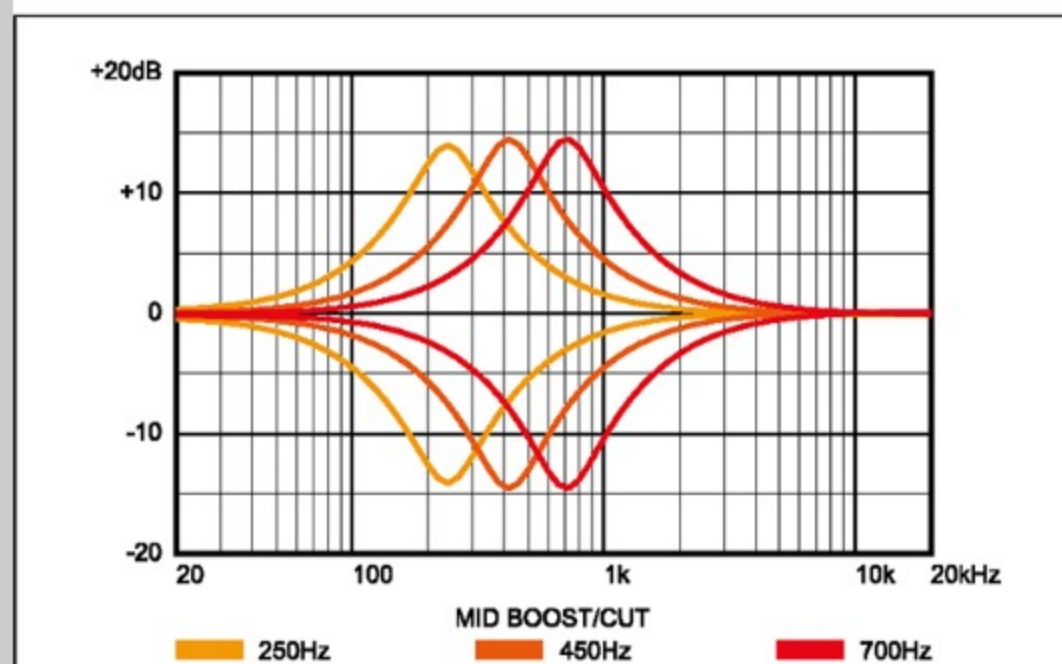

SR2405W *Premium*

BTL : Brown Topaz Burst Low Gloss

COLOR VARIATION :  

SHARE :  

SPEC

SPEC

neck type	Atlas-5 / 5pc Panga Panga/Purpleheart neck w/KTS™ TITANIUM rods
top/back/body	Figured Maple/Panga Panga top / African Mahogany body
fretboard	Bound Panga Panga fretboard / Abalone oval inlay
fret	Medium frets / Premium fret edge treatment
number of frets	24
bridge	MR5S bridge
string space	18mm
neck pickup	Aguilar® Super Double neck pickup (Passive)
bridge pickup	Aguilar® Super Double bridge pickup (Passive)
equaliser	Ibanez Custom Electronics 3-band EQ w/ EQ bypass switch (passive tone control on treble pot) & 3-way Mid frequency switch
factory tuning	1G,2D,3A,4E,5B
strings	D'Addario® EXL165 + .130
string gauge	.045/.065/.085/.105/.130
nut	Graph Tech® BLACK TUSQ XL® nut
hardware color	Gold

NECK DIMENSIONS

Scale :	864mm/34"
a : Width	45mm at NUT
b : Width	74mm at 24F
c : Thickness	19.5mm at 1F
d : Thickness	21.5mm at 12F
Radius :	305mmR

CONTROLS

FREQUENCY RESPONSE

OTHERS

Recommended Case	MB300C
Gig bag included	
Gotoh® machine heads	