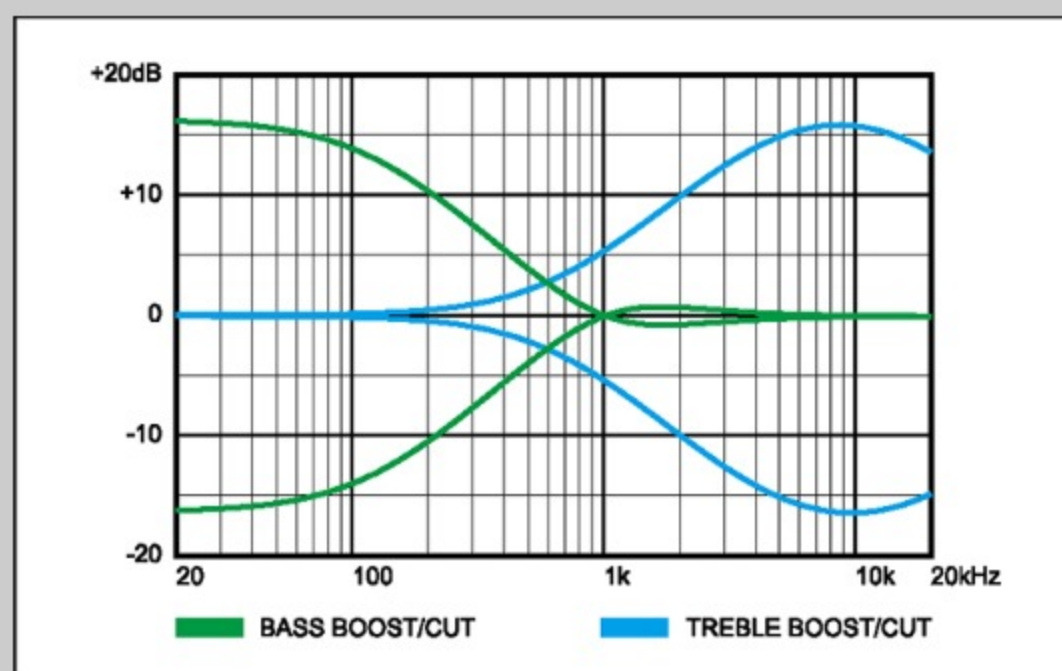

SR2405W *Premium*

BTL : Brown Topaz Burst Low Gloss

COLOR VARIATION :  

SHARE :  

SPEC

SPEC

neck type	Atlas-5 / 5pc Panga Panga/Purpleheart neck w/KTS™ TITANIUM rods
top/back/body	Figured Maple/Panga Panga top / African Mahogany body
fretboard	Bound Panga Panga fretboard / Abalone oval inlay
fret	Medium frets / Premium fret edge treatment
number of frets	24
bridge	MR5S bridge
string space	18mm
neck pickup	Aguilar® Super Double neck pickup (Passive)
bridge pickup	Aguilar® Super Double bridge pickup (Passive)
equaliser	Ibanez Custom Electronics 3-band EQ w/ EQ bypass switch (passive tone control on treble pot) & 3-way Mid frequency switch
factory tuning	1G,2D,3A,4E,5B
strings	D'Addario® EXL165 + .130
string gauge	.045/.065/.085/.105/.130
nut	Graph Tech® BLACK TUSQ XL® nut
hardware color	Gold

NECK DIMENSIONS

Scale :	864mm/34"
a : Width	45mm at NUT
b : Width	74mm at 24F
c : Thickness	19.5mm at 1F
d : Thickness	21.5mm at 12F
Radius :	305mmR

CONTROLS

FREQUENCY RESPONSE

OTHERS

Recommended Case	MB300C
Gig bag included	
Gotoh® machine heads	