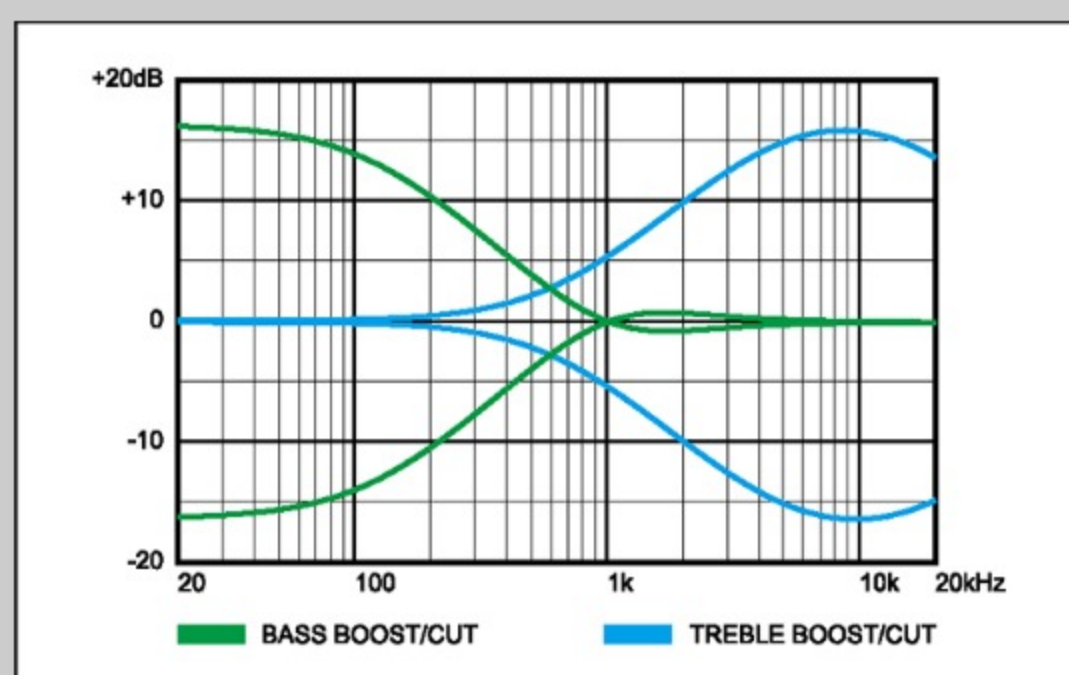

FREQUENCY RESPONSE

OTHERS

Recommended Case MB300C