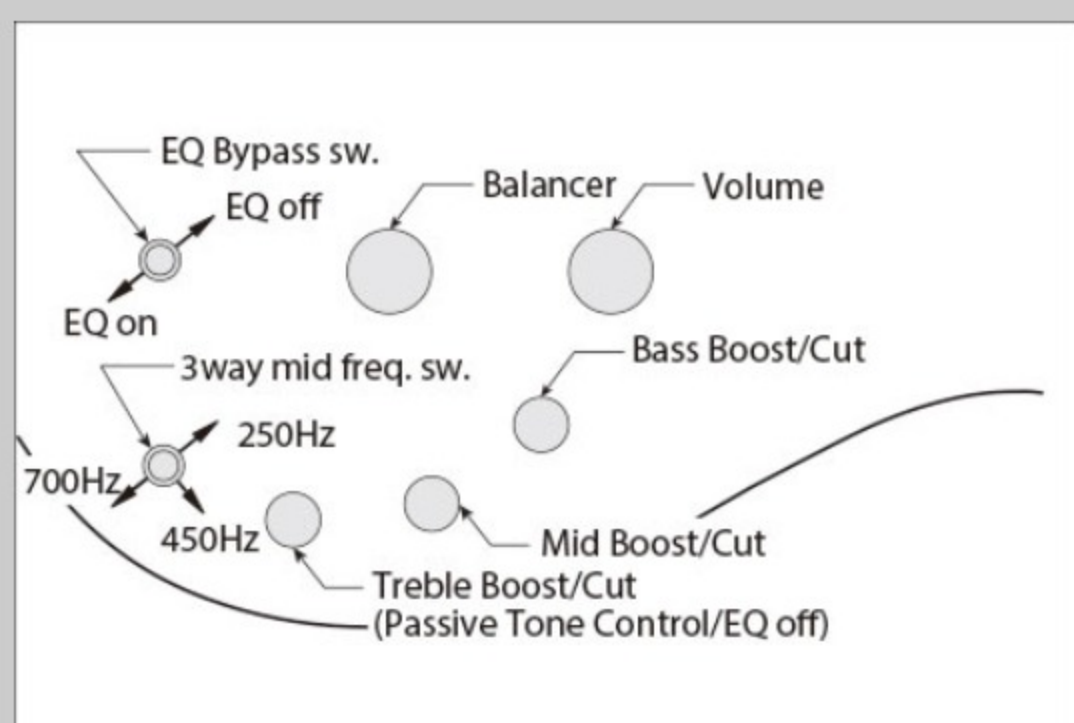

SR2600E *Premium*

CBB : Cerulean Blue Burst

COLOR VARIATION :

SHARE :

SPEC

SPEC

neck type	Atlas-4 / 15pc Panga Panga/Maple/Paduak/Purpleheart/Walnut neck w/KTS™ TITANIUM rods
top/back/body	Poplar Burl top / Mahogany body
fretboard	Bound Panga Panga / Abalone oval inlay
fret	Medium Stainless Steel frets / Premium fret edge treatment
bridge	MR5 bridge (19mm string spacing)
neck pickup	Nordstrand™ Big Single neck pickup (Passive)
bridge pickup	Nordstrand™ Big Single bridge pickup (Passive)
equaliser	Ibanez Custom Electronics 3-band EQ
nut	Graph Tech® BLACK TUSQ XL® nut
hardware color	Gold

NECK DIMENSIONS

Scale :	864mm/34"
a : Width	38mm at NUT
b : Width	62mm at 24F
c : Thickness	19.5mm at 1F
d : Thickness	21.5mm at 12F
Radius :	305mmR

CONTROLS

FREQUENCY RESPONSE

OTHERS

Recommended Case MB300C