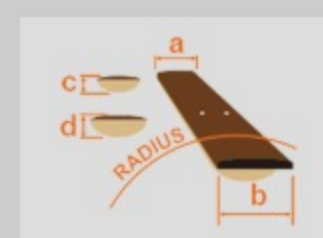

# SR2600E *Premium*

CBB : Cerulean Blue Burst

COLOR VARIATION :

SHARE :  

### SPEC

neck type	Atlas-4 / 15pc Panga Panga/Maple/Paduak/Purpleheart/Walnut neck w/KTS™ TITANIUM rods
top/back/body	Poplar Burl top / Mahogany body
fretboard	Bound Panga Panga / Abalone oval inlay
fret	Medium Stainless Steel frets / Premium fret edge treatment
bridge	MR5 bridge (19mm string spacing)
neck pickup	Nordstrand™ Big Single neck pickup (Passive)
bridge pickup	Nordstrand™ Big Single bridge pickup (Passive)
equaliser	Ibanez Custom Electronics 3-band EQ
nut	Graph Tech® BLACK TUSQ XL® nut
hardware color	Gold

### NECK DIMENSIONS

Scale :	864mm/34"
a : Width	38mm at NUT
b : Width	62mm at 24F
c : Thickness	19.5mm at 1F
d : Thickness	21.5mm at 12F
Radius :	305mmR