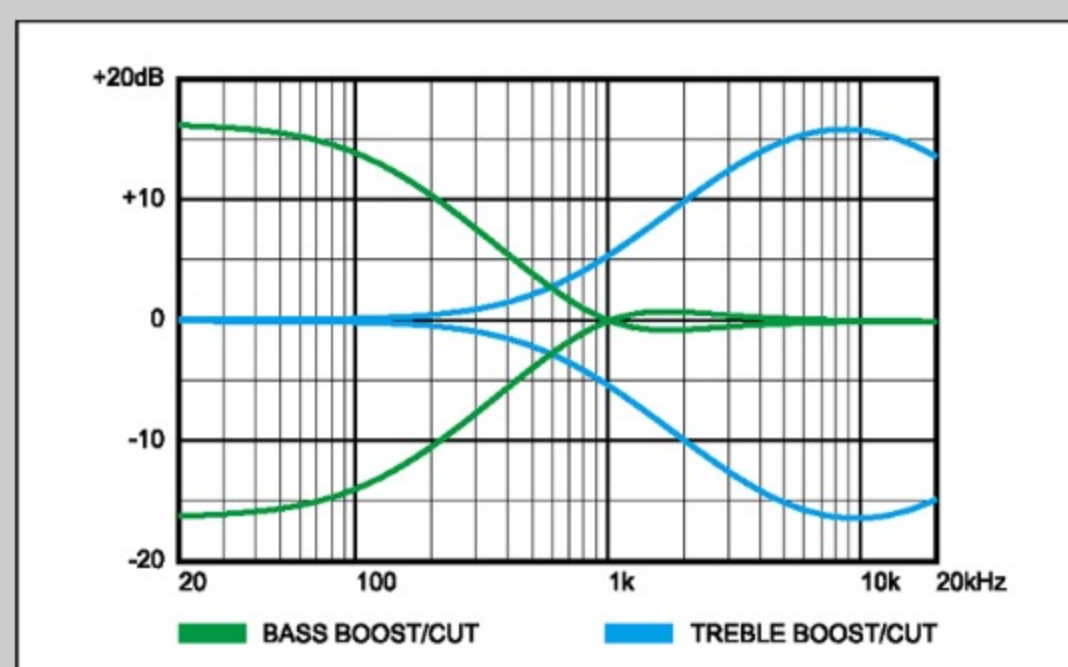

SR2600 *Premium*

CBB : Cerulean Blue Burst

COLOR VARIATION :

SHARE :  

SPEC

SPEC

neck type	Atlas-4 / 15pc Panga Panga/Maple/Paduak/Purpleheart/Walnut neck w/KTS™ TITANIUM
top/back/body	Poplar Burl top / African Mahogany body
fretboard	Bound Panga Panga fretboard / Abalone oval inlay
fret	Medium Stainless Steel frets / Premium fret edge treatment
number of frets	24
bridge	MR5S bridge
string space	19mm
neck pickup	Nordstrand™ Big Single neck pickup (Passive)
bridge pickup	Nordstrand™ Big Single bridge pickup (Passive)
equaliser	Ibanez Custom Electronics 3-band EQ w/ EQ bypass switch (passive tone control on treble pot) & 3-way Mid frequency switch
factory tuning	1G,2D,3A,4E
strings	D'Addario® EXL165
string gauge	.045/.065/.085/.105
nut	Graph Tech® BLACK TUSQ XL®
hardware color	Gold

NECK DIMENSIONS

Scale :	864mm/34"
a : Width	38mm at NUT
b : Width	62mm at 24F
c : Thickness	19.5mm at 1F
d : Thickness	21.5mm at 12F
Radius :	305mmR

CONTROLS

FREQUENCY RESPONSE

OTHERS

Recommended	MB300C
Case	
Gotoh® machine heads	
Luminescent side dot inlay	
Gig bag included	