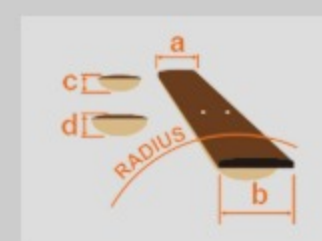

SR2600 *Premium*

CBB : Cerulean Blue Burst

COLOR VARIATION :

SHARE :  

SPEC

SPEC

neck type	Atlas-4 / 15pc Panga Panga/Maple/Paduak/Purpleheart/Walnut neck w/KTS™ TITANIUM
top/back/body	Poplar Burl top / African Mahogany body
fretboard	Bound Panga Panga fretboard / Abalone oval inlay
fret	Medium Stainless Steel frets / Premium fret edge treatment
number of frets	24
bridge	MR5S bridge
string space	19mm
neck pickup	Nordstrand™ Big Single neck pickup (Passive)
bridge pickup	Nordstrand™ Big Single bridge pickup (Passive)
equaliser	Ibanez Custom Electronics 3-band EQ w/ EQ bypass switch (passive tone control on treble pot) & 3-way Mid frequency switch
factory tuning	1G,2D,3A,4E
strings	D'Addario® EXL165
string gauge	.045/.065/.085/.105
nut	Graph Tech® BLACK TUSQ XL®
hardware color	Gold

NECK DIMENSIONS

Scale :	864mm/34"
a : Width	38mm at NUT
b : Width	62mm at 24F
c : Thickness	19.5mm at 1F
d : Thickness	21.5mm at 12F
Radius :	305mmR

CONTROLS

FREQUENCY RESPONSE

OTHERS

Recommended	MB300C
Case	
Gotoh® machine heads	
Luminescent side dot inlay	
Gig bag included	