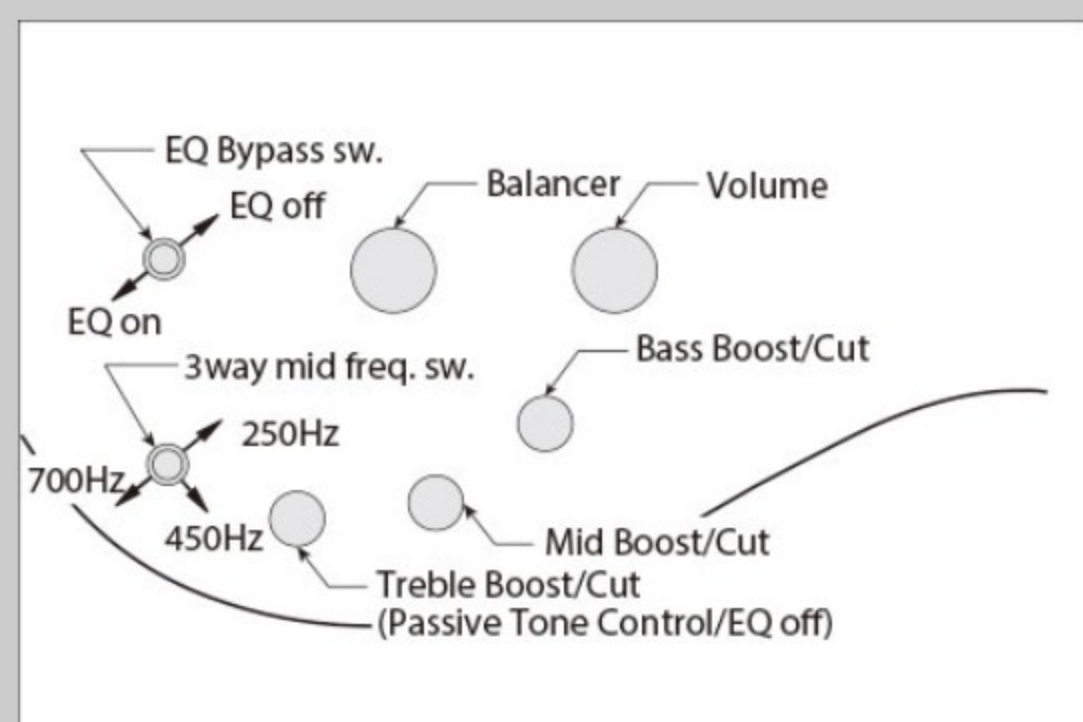

SR2600 *Premium*

CBB : Cerulean Blue Burst

COLOR VARIATION :

SHARE :  

SPEC

SPEC

neck type	Atlas-4 / 15pc Panga Panga/Maple/Paduak/Purpleheart/Walnut neck w/KTS™ TITANIUM
top/back/body	Poplar Burl top / African Mahogany body
fretboard	Bound Panga Panga fretboard / Abalone oval inlay
fret	Medium Stainless Steel frets / Premium fret edge treatment
number of frets	24
bridge	MR5S bridge
string space	19mm
neck pickup	Nordstrand™ Big Single neck pickup (Passive)
bridge pickup	Nordstrand™ Big Single bridge pickup (Passive)
equaliser	Ibanez Custom Electronics 3-band EQ w/ EQ bypass switch (passive tone control on treble pot) & 3-way Mid frequency switch
factory tuning	1G,2D,3A,4E
strings	D'Addario® EXL165
string gauge	.045/.065/.085/.105
nut	Graph Tech® BLACK TUSQ XL®
hardware color	Gold

NECK DIMENSIONS

Scale :	864mm/34"
a : Width	38mm at NUT
b : Width	62mm at 24F
c : Thickness	19.5mm at 1F
d : Thickness	21.5mm at 12F
Radius :	305mmR

CONTROLS

FREQUENCY RESPONSE

OTHERS

Recommended	MB300C
Case	
Gotoh® machine heads	
Luminescent side dot inlay	
Gig bag included	