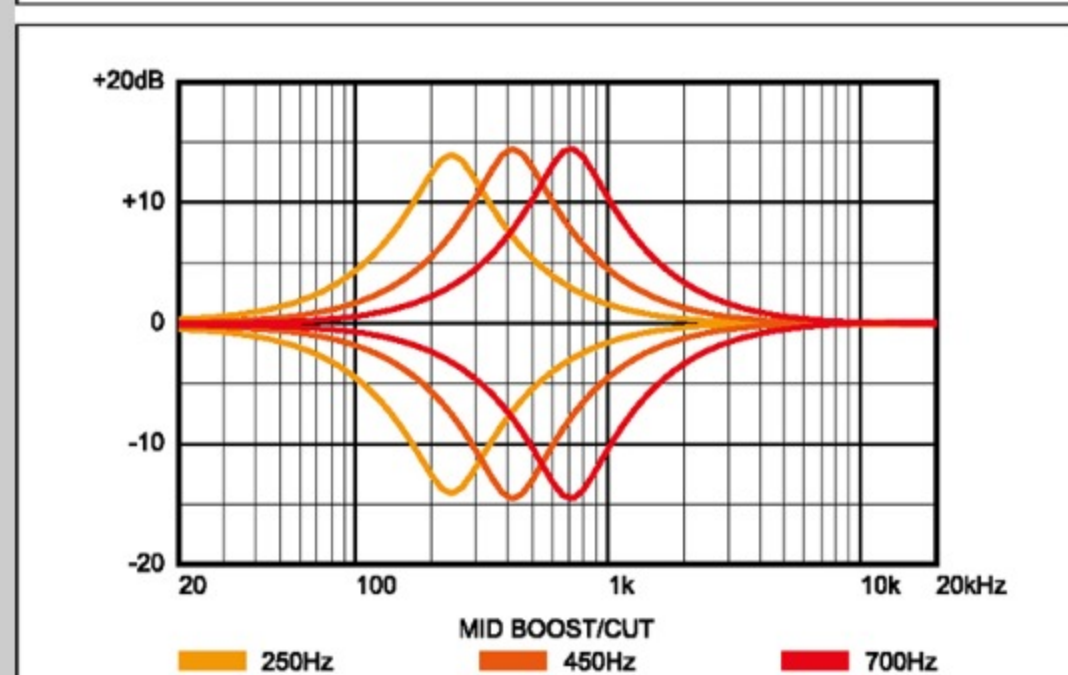

SR2600 *Premium*

CBB : Cerulean Blue Burst

COLOR VARIATION :

SHARE :  

SPEC

SPEC

neck type	Atlas-4 / 15pc Panga Panga/Maple/Paduak/Purpleheart/Walnut neck w/KTS™ TITANIUM
top/back/body	Poplar Burl top / African Mahogany body
fretboard	Bound Panga Panga fretboard / Abalone oval inlay
fret	Medium Stainless Steel frets / Premium fret edge treatment
number of frets	24
bridge	MR5S bridge
string space	19mm
neck pickup	Nordstrand™ Big Single neck pickup (Passive)
bridge pickup	Nordstrand™ Big Single bridge pickup (Passive)
equaliser	Ibanez Custom Electronics 3-band EQ w/ EQ bypass switch (passive tone control on treble pot) & 3-way Mid frequency switch
factory tuning	1G,2D,3A,4E
strings	D'Addario® EXL165
string gauge	.045/.065/.085/.105
nut	Graph Tech® BLACK TUSQ XL®
hardware color	Gold

NECK DIMENSIONS

Scale :	864mm/34"
a : Width	38mm at NUT
b : Width	62mm at 24F
c : Thickness	19.5mm at 1F
d : Thickness	21.5mm at 12F
Radius :	305mmR

CONTROLS

FREQUENCY RESPONSE

OTHERS

Recommended	MB300C
Case	
Gotoh® machine heads	
Luminescent side dot inlay	
Gig bag included	