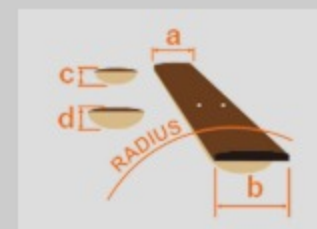

# SR2600 *Premium*

CBB : Cerulean Blue Burst

COLOR VARIATION :

SHARE :  

### SPEC

neck type	Atlas-4 / 15pc Panga Panga/Maple/Paduak/Purpleheart/Walnut neck w/KTS™ TITANIUM rods
top/back/body	Poplar Burl top / African Mahogany body
fretboard	Bound Panga Panga fretboard / Abalone oval inlay
fret	Medium Stainless Steel frets / Premium fret edge treatment
number of frets	24
bridge	MR5S bridge
string space	19mm
neck pickup	Nordstrand™ Big Single neck pickup (Passive)
bridge pickup	Nordstrand™ Big Single bridge pickup (Passive)
equaliser	Ibanez Custom Electronics 3-band EQ w/ EQ bypass switch (passive tone control on treble pot) & 3-way Mid frequency switch
factory tuning	1G,2D,3A,4E
strings	D'Addario® EXL165
string gauge	.045/.065/.085/.105
nut	Graph Tech® BLACK TUSQ XL® nut
hardware color	Gold

### NECK DIMENSIONS

Scale :	864mm/34"
a : Width	38mm at NUT
b : Width	62mm at 24F
c : Thickness	19.5mm at 1F
d : Thickness	21.5mm at 12F
Radius :	305mmR