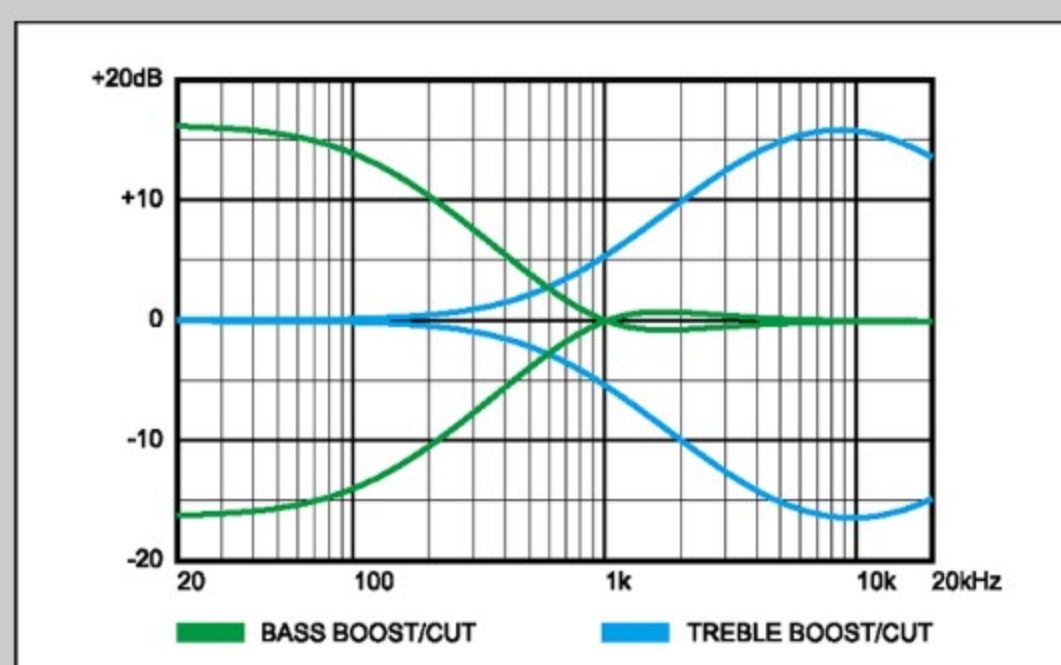

FREQUENCY RESPONSE

OTHERS

Recommended Case	MB300C
Gig bag included	
Luminescent side dot inlay	
Gotoh® machine heads