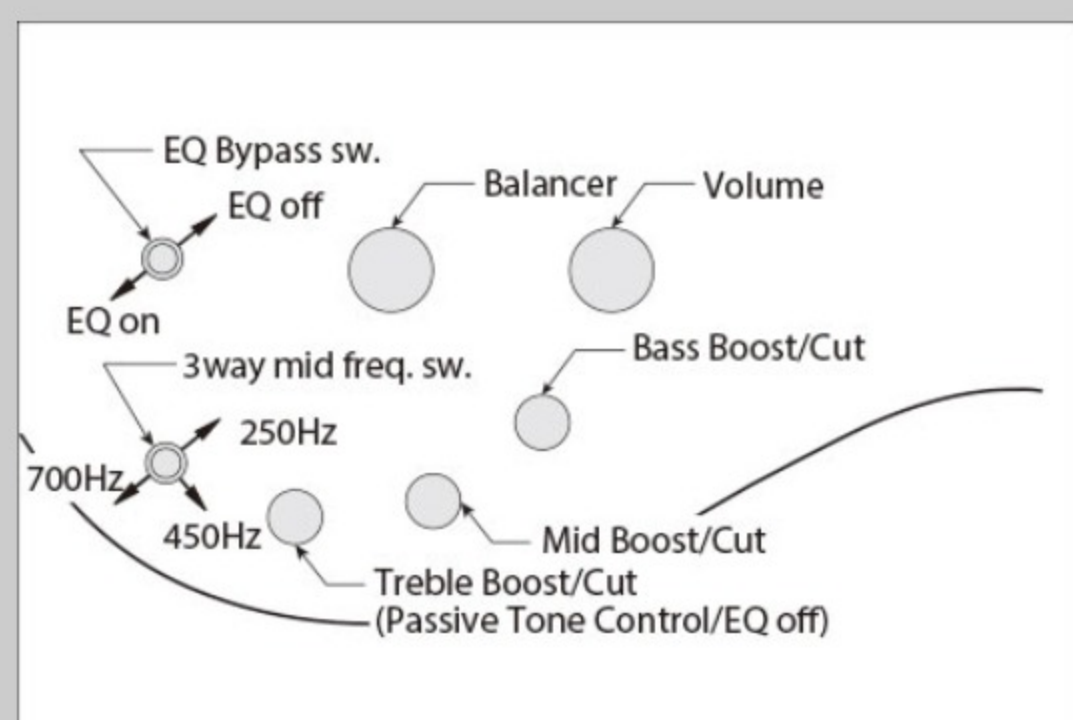

SR2600 *Premium*

CBB : Cerulean Blue Burst

COLOR VARIATION :

SHARE :

SPEC

SPEC

neck type	Atlas-4 / 15pc Panga Panga/Maple/Paduak/Purpleheart/Walnut neck w/KTS™ TITANIUM rods
top/back/body	Poplar Burl top / African Mahogany body
fretboard	Bound Panga Panga fretboard / Abalone oval inlay
fret	Medium Stainless Steel frets / Premium fret edge treatment
number of frets	24
bridge	MR5S bridge
string space	19mm
neck pickup	Nordstrand™ Big Single neck pickup (Passive)
bridge pickup	Nordstrand™ Big Single bridge pickup (Passive)
equaliser	Ibanez Custom Electronics 3-band EQ w/ EQ bypass switch (passive tone control on treble pot) & 3-way Mid frequency switch
factory tuning	1G,2D,3A,4E
strings	D'Addario® EXL165
string gauge	.045/.065/.085/.105
nut	Graph Tech® BLACK TUSQ XL® nut
hardware color	Gold

NECK DIMENSIONS

Scale :	864mm/34"
a : Width	38mm at NUT
b : Width	62mm at 24F
c : Thickness	19.5mm at 1F
d : Thickness	21.5mm at 12F
Radius :	305mmR

CONTROLS

FREQUENCY RESPONSE

OTHERS

Recommended Case	MB300C
Gig bag included	
Luminescent side dot inlay	
Gotoh® machine heads