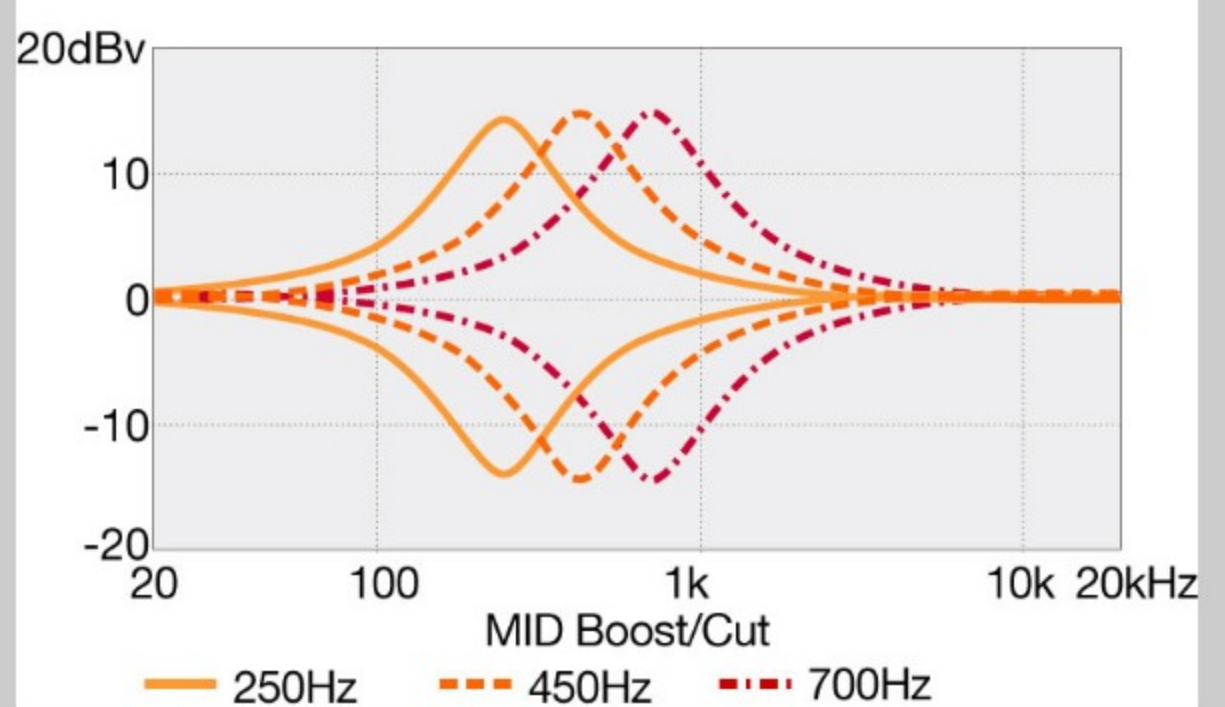

FREQUENCY RESPONSE

DESCRIPTION +

OTHER FEATURES

Recommended Case	MRB500C
Gig bag included	
Luminescent side dot inlay	
Gotoh® machine heads