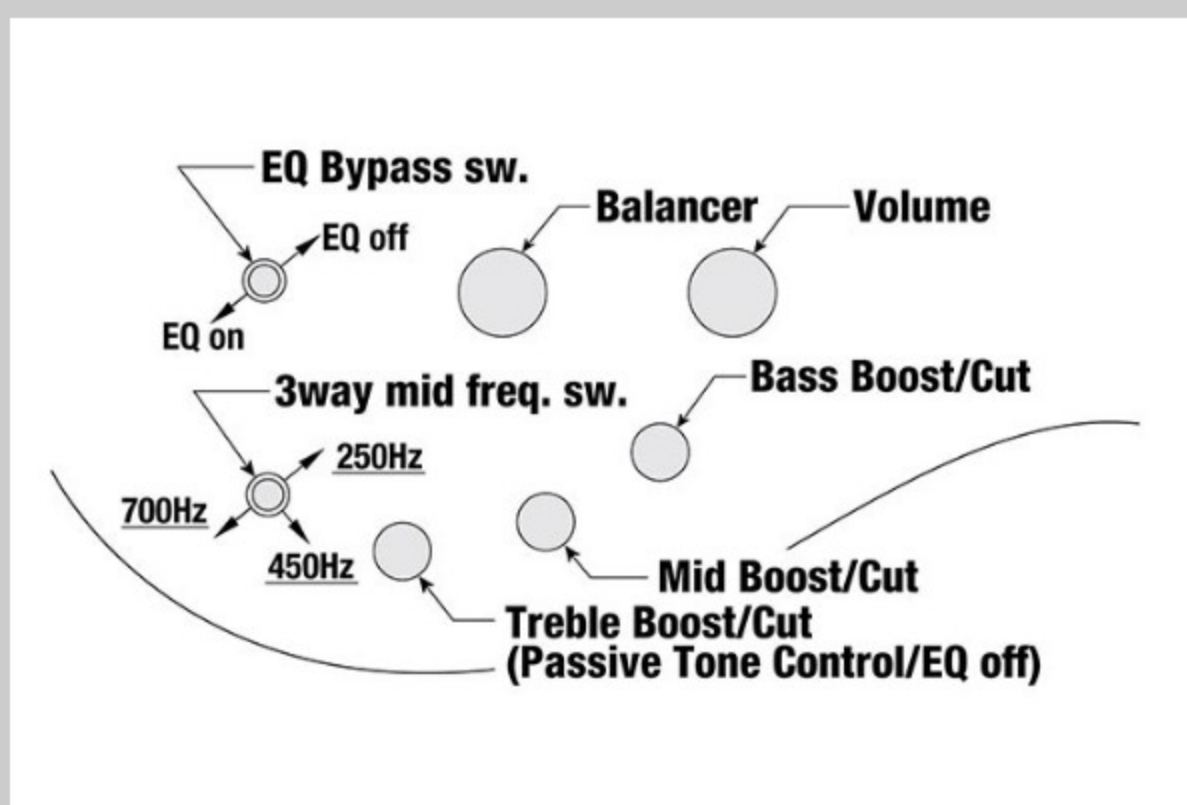

### SPECS

neck type	Atlas-4 / 15pc Panga Panga/Maple/Paduak/Purpleheart/Walnut neck w/KTS™ TITANIUM rods
top/back/body	Poplar Burl top / African Mahogany body
fretboard	Bound Panga Panga fretboard / Abalone oval inlay
fret	Medium Stainless Steel frets / Premium fret edge treatment
number of frets	24
bridge	MR5S bridge
string space	19mm
neck pickup	Nordstrand™ Big Single neck pickup (Passive)
bridge pickup	Nordstrand™ Big Single bridge pickup (Passive)
equaliser	Ibanez Custom Electronics 3-band EQ w/ EQ bypass switch (passive tone control on treble pot) & 3-way Mid frequency switch
factory tuning	1G,2D,3A,4E
strings	D'Addario® EXL165
string gauge	.045/.065/.085/.105
nut	Graph Tech® BLACK TUSQ XL® nut
hardware color	Gold

### CONTROLS

DESCRIPTION +