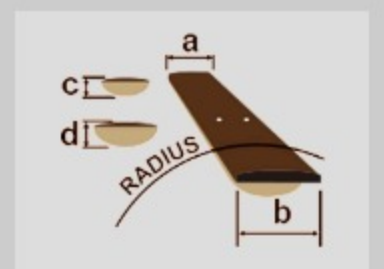

# SR2600 *Premium*

COLOR VARIATION :

CBB : Cerulean Blue Burst

### NECK DIMENSIONS

Scale :	864mm/34"
a : Width	38mm at NUT
b : Width	62mm at 24F
c : Thickness	19.5mm at 1F
d : Thickness	21.5mm at 12F
Radius :	305mmR

DESCRIPTION +