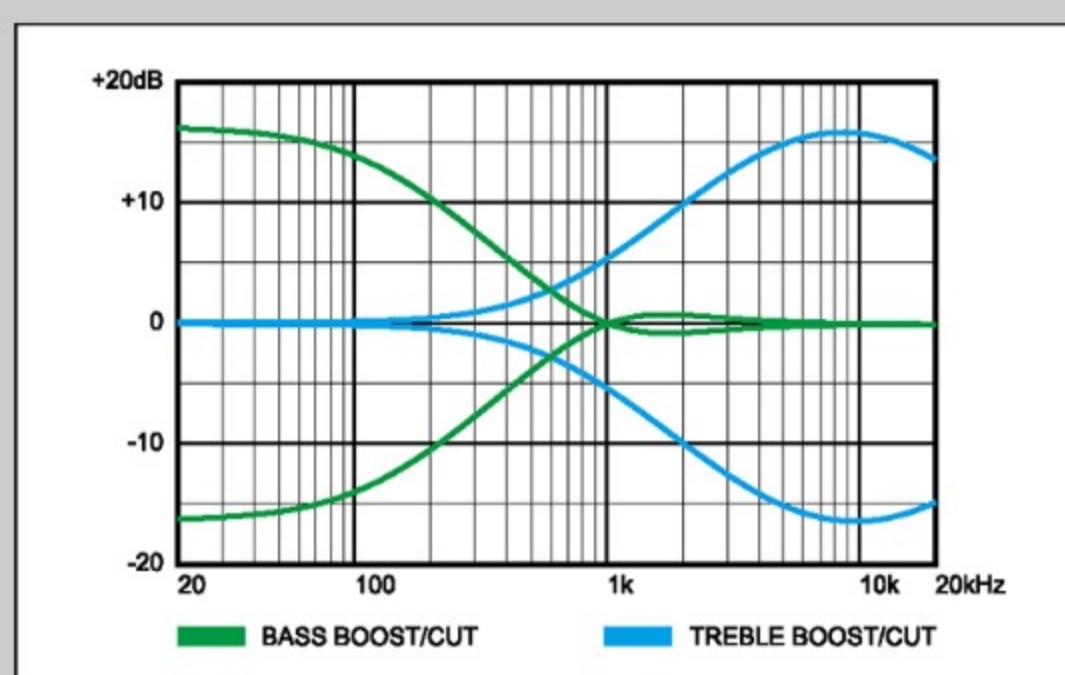

FREQUENCY RESPONSE

OTHERS

Recommended Case MB300C