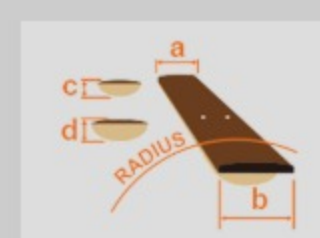

# SR2605E *Premium*

CBB : Cerulean Blue Burst

COLOR VARIATION :

SHARE :  

### SPEC

neck type	Atlas-5 / 15pc Panga Panga/Maple/Paduak/Purpleheart/Walnut neck w/KTS™ TITANIUM rods
top/back/body	Poplar Burl top / Mahogany body
fretboard	Bound Panga Panga / Abalone oval inlay
fret	Medium Stainless Steel frets / Premium fret edge treatment
bridge	MR5 bridge (16.5mm string spacing)
neck pickup	Nordstrand™ Big Single neck pickup (Passive)
bridge pickup	Nordstrand™ Big Single bridge pickup (Passive)
equaliser	Ibanez Custom Electronics 3-band EQ
nut	Graph Tech® BLACK TUSQ XL® nut
hardware color	Gold

### NECK DIMENSIONS

Scale :	864mm/34"
a : Width	45mm at NUT
b : Width	68mm at 24F
c : Thickness	19.5mm at 1F
d : Thickness	21.5mm at 12F
Radius :	305mmR