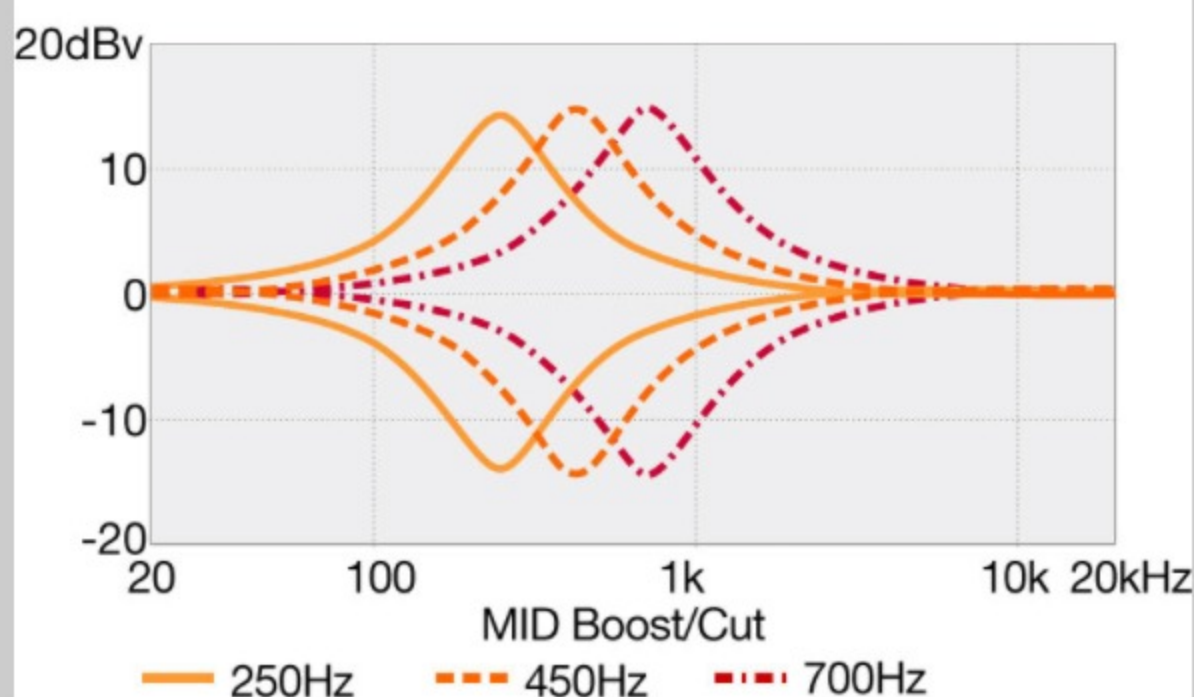

SR2605 *Premium*

SR

COLOR VARIATION : 

CBB : Cerulean Blue Burst

SHARE :  

SPEC

SPECS

neck type	Atlas-5 / 15pc Panga Panga/Maple/Paduak/Purpleheart/Walnut neck w/KTS™ TITANIUM rods
top/back/body	Poplar Burl top / African Mahogany body
fretboard	Bound Panga Panga fretboard / Abalone oval inlay
fret	Medium Stainless Steel frets / Premium fret edge treatment
number of frets	24
bridge	MR55 bridge
string space	16.5mm
neck pickup	Nordstrand™ Big Single neck pickup (Passive)
bridge pickup	Nordstrand™ Big Single bridge pickup (Passive)
equaliser	Ibanez Custom Electronics 3-band EQ w/ EQ bypass switch (passive tone control on treble pot), 3-way Mid frequency switch
factory tuning	1G,2D,3A,4E,5B
strings	D'Addario® EXL165 + .130
string gauge	.045/.065/.085/.105/.130
nut	Graph Tech® BLACK TUSQ XL® nut
hardware color	Gold

NECK DIMENSIONS

Scale :	864mm
a : Width	45mm at NUT
b : Width	68mm at 24F
c : Thickness	19.5mm at 1F
d : Thickness	21.5mm at 12F
Radius :	305mmR

DESCRIPTION +

CONTROLS

DESCRIPTION +

FREQUENCY RESPONSE

DESCRIPTION +