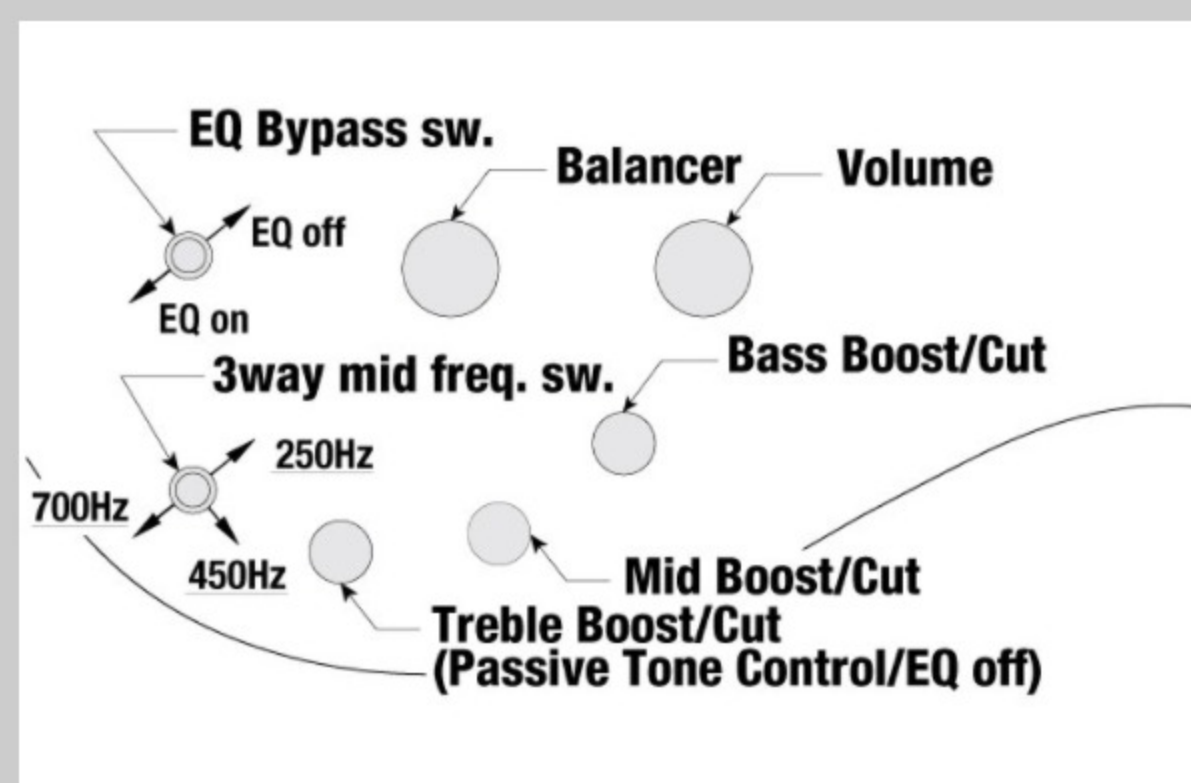

SR2605 *Premium*

SR

COLOR VARIATION : 

CBB : Cerulean Blue Burst

SHARE :  

SPEC

SPECS

neck type	Atlas-5 / 15pc Panga Panga/Maple/Paduak/Purpleheart/Walnut neck w/KTS™ TITANIUM rods
top/back/body	Poplar Burl top / African Mahogany body
fretboard	Bound Panga Panga fretboard / Abalone oval inlay
fret	Medium Stainless Steel frets / Premium fret edge treatment
number of frets	24
bridge	MR55 bridge
string space	16.5mm
neck pickup	Nordstrand™ Big Single neck pickup (Passive)
bridge pickup	Nordstrand™ Big Single bridge pickup (Passive)
equaliser	Ibanez Custom Electronics 3-band EQ w/ EQ bypass switch (passive tone control on treble pot), 3-way Mid frequency switch
factory tuning	1G,2D,3A,4E,5B
strings	D'Addario® EXL165 + .130
string gauge	.045/.065/.085/.105/.130
nut	Graph Tech® BLACK TUSQ XL® nut
hardware color	Gold

NECK DIMENSIONS

Scale :	864mm
a : Width	45mm at NUT
b : Width	68mm at 24F
c : Thickness	19.5mm at 1F
d : Thickness	21.5mm at 12F
Radius :	305mmR

DESCRIPTION +

CONTROLS

DESCRIPTION +

FREQUENCY RESPONSE

DESCRIPTION +

OTHER FEATURES

Recommended Case	MRB500C
Gig bag included	
Luminescent side dots	
Gotoh® machine heads	