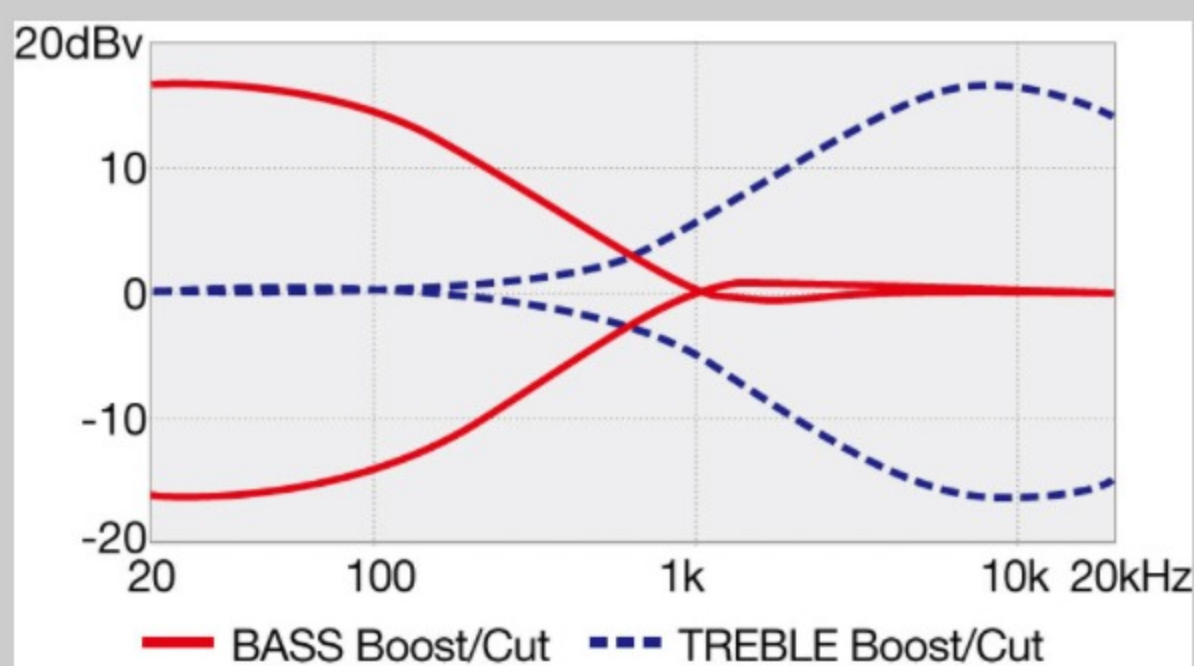

FREQUENCY RESPONSE

DESCRIPTION +

OTHER FEATURES

Recommended Case	MRB500C
Gig bag included	
Luminescent side dots	
Gotoh® machine heads