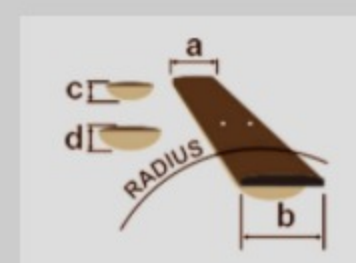

SR2605 *Premium*

SR

COLOR VARIATION : 

CBB : Cerulean Blue Burst

SHARE :  

SPEC

SPECS

neck type	Atlas-5 / 15pc Panga Panga/Maple/Paduak/Purpleheart/Walnut neck w/KTS™ TITANIUM rods
top/back/body	Poplar Burl top / African Mahogany body
fretboard	Bound Panga Panga fretboard / Abalone oval inlay
fret	Medium Stainless Steel frets / Premium fret edge treatment
number of frets	24
bridge	MR55 bridge
string space	16.5mm
neck pickup	Nordstrand™ Big Single neck pickup (Passive)
bridge pickup	Nordstrand™ Big Single bridge pickup (Passive)
equaliser	Ibanez Custom Electronics 3-band EQ w/ EQ bypass switch (passive tone control on treble pot), 3-way Mid frequency switch
factory tuning	1G,2D,3A,4E,5B
strings	D'Addario® EXL165 + .130
string gauge	.045/.065/.085/.105/.130
nut	Graph Tech® BLACK TUSQ XL® nut
hardware color	Gold

NECK DIMENSIONS

Scale :	864mm
a : Width	45mm at NUT
b : Width	68mm at 24F
c : Thickness	19.5mm at 1F
d : Thickness	21.5mm at 12F
Radius :	305mmR

DESCRIPTION +

CONTROLS

DESCRIPTION +

FREQUENCY RESPONSE

DESCRIPTION +