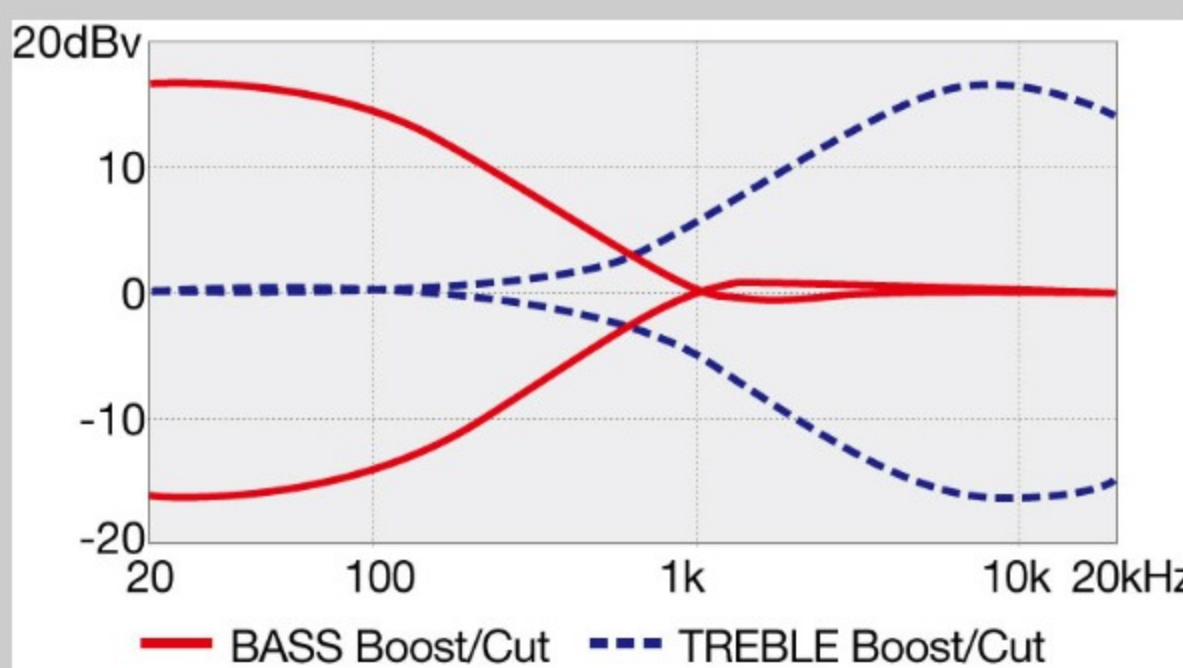

NECK DIMENSIONS

Scale :	864mm/34"
a : Width	45mm at NUT
b : Width	68mm at 24F
c : Thickness	19.5mm at 1F
d : Thickness	21.5mm at 12F
Radius :	305mmR

DESCRIPTION +

CONTROLS

DESCRIPTION +

FREQUENCY RESPONSE

DESCRIPTION +