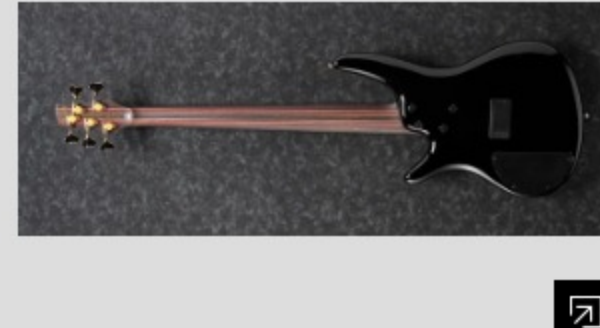

SR2605 *Premium*

COLOR VARIATION : ●
CBB : Cerulean Blue Burst

SPEC

SPECS

neck type	Atlas-5 / 15pc Panga Panga/Maple/Paduak/Purpleheart/Walnut neck w/KTS™ TITANIUM rods
top/back/body	Poplar Burl top / African Mahogany body
fretboard	Bound Panga Panga fretboard / Abalone oval inlay
fret	Medium Stainless Steel frets / Premium fret edge treatment
number of frets	24
bridge	MR5S bridge
string space	16.5mm
neck pickup	Nordstrand™ Big Single neck pickup (Passive)
bridge pickup	Nordstrand™ Big Single bridge pickup (Passive)
equaliser	Ibanez Custom Electronics 3-band EQ w/ EQ bypass switch (passive tone control on treble pot), 3-way Mid frequency switch
factory tuning	1G,2D,3A,4E,5B
strings	D'Addario® EXL165 + .130
string gauge	.045/.065/.085/.105/.130
nut	Graph Tech® BLACK TUSQ XL® nut
hardware color	Gold

NECK DIMENSIONS

Scale :	864mm/34"
a : Width	45mm at NUT
b : Width	68mm at 24F
c : Thickness	19.5mm at 1F
d : Thickness	21.5mm at 12F
Radius :	305mmR

DESCRIPTION +

CONTROLS

DESCRIPTION +

FREQUENCY RESPONSE

DESCRIPTION +

OTHER FEATURES

Recommended Case	MRB500C
Gig bag included	
Luminescent side dots	
Gotoh® machine heads	