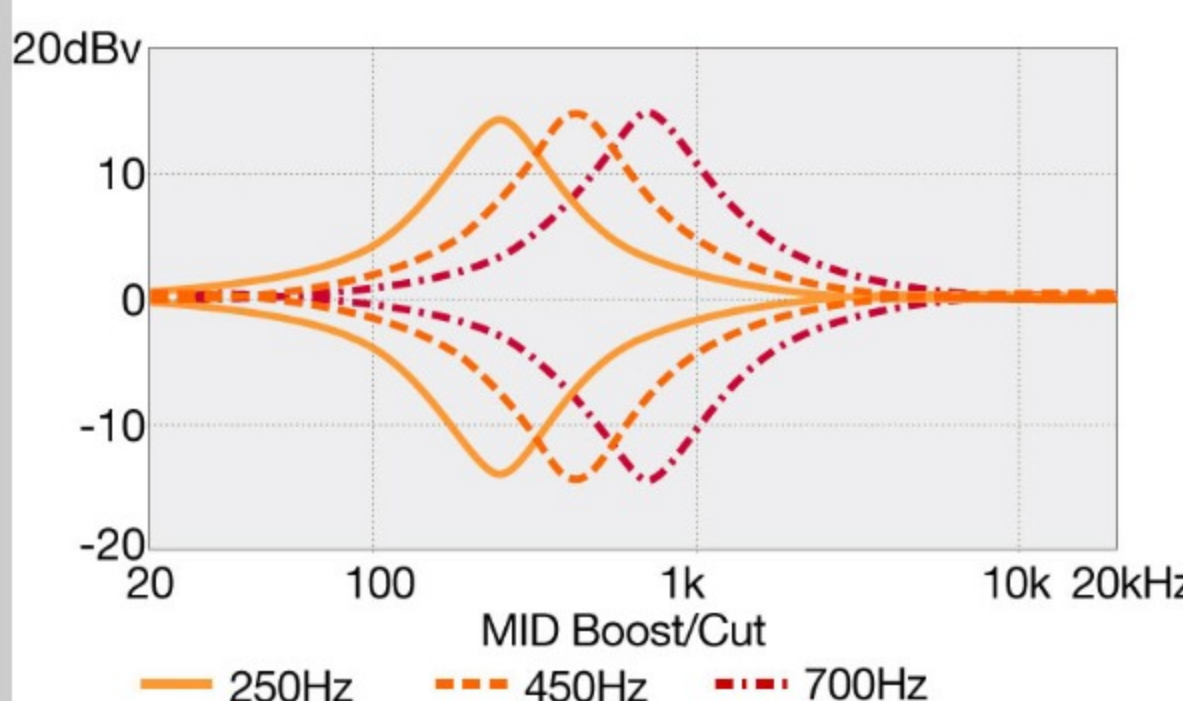

SR2605 *Premium*

COLOR VARIATION : ●
CBB : Cerulean Blue Burst

SPEC

SPECS

neck type	Atlas-5 / 15pc Panga Panga/Maple/Paduak/Purpleheart/Walnut neck w/KTS™ TITANIUM rods
top/back/body	Poplar Burl top / African Mahogany body
fretboard	Bound Panga Panga fretboard / Abalone oval inlay
fret	Medium Stainless Steel frets / Premium fret edge treatment
number of frets	24
bridge	MR5S bridge
string space	16.5mm
neck pickup	Nordstrand™ Big Single neck pickup (Passive)
bridge pickup	Nordstrand™ Big Single bridge pickup (Passive)
equaliser	Ibanez Custom Electronics 3-band EQ w/ EQ bypass switch (passive tone control on treble pot), 3-way Mid frequency switch
factory tuning	1G,2D,3A,4E,5B
strings	D'Addario® EXL165 + .130
string gauge	.045/.065/.085/.105/.130
nut	Graph Tech® BLACK TUSQ XL® nut
hardware color	Gold

NECK DIMENSIONS

Scale :	864mm/34"
a : Width	45mm at NUT
b : Width	68mm at 24F
c : Thickness	19.5mm at 1F
d : Thickness	21.5mm at 12F
Radius :	305mmR

DESCRIPTION +

CONTROLS

DESCRIPTION +

FREQUENCY RESPONSE

DESCRIPTION +