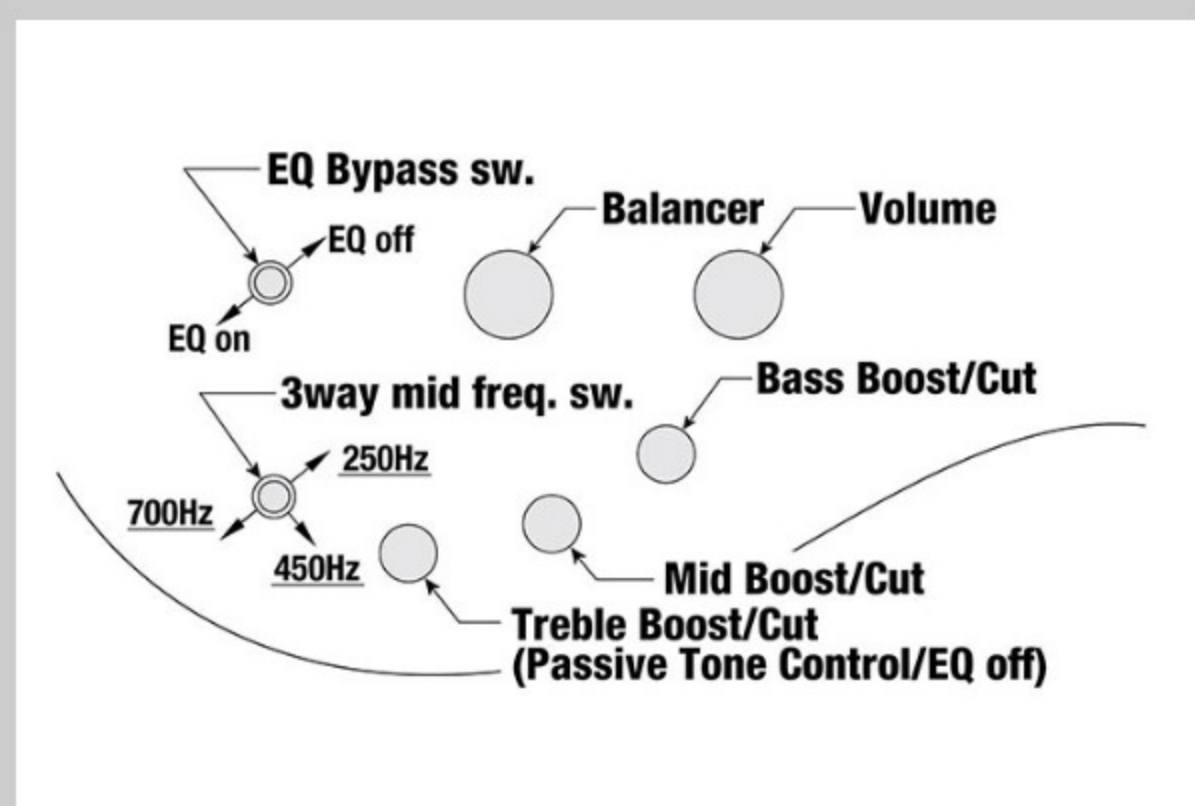

SR2605 *Premium*

COLOR VARIATION : ●
CBB : Cerulean Blue Burst

SPEC

SPECS

neck type	Atlas-5 / 15pc Panga Panga/Maple/Paduak/Purpleheart/Walnut neck w/KTS™ TITANIUM rods
top/back/body	Poplar Burl top / African Mahogany body
fretboard	Bound Panga Panga fretboard / Abalone oval inlay
fret	Medium Stainless Steel frets / Premium fret edge treatment
number of frets	24
bridge	MR5S bridge
string space	16.5mm
neck pickup	Nordstrand™ Big Single neck pickup (Passive)
bridge pickup	Nordstrand™ Big Single bridge pickup (Passive)
equaliser	Ibanez Custom Electronics 3-band EQ w/ EQ bypass switch (passive tone control on treble pot), 3-way Mid frequency switch
factory tuning	1G,2D,3A,4E,5B
strings	D'Addario® EXL165 + .130
string gauge	.045/.065/.085/.105/.130
nut	Graph Tech® BLACK TUSQ XL® nut
hardware color	Gold

NECK DIMENSIONS

Scale :	864mm/34"
a : Width	45mm at NUT
b : Width	68mm at 24F
c : Thickness	19.5mm at 1F
d : Thickness	21.5mm at 12F
Radius :	305mmR

DESCRIPTION +

CONTROLS

DESCRIPTION +

FREQUENCY RESPONSE

DESCRIPTION +

OTHER FEATURES

Recommended Case	MRB500C
Gig bag included	
Luminescent side dots	
Gotoh® machine heads	