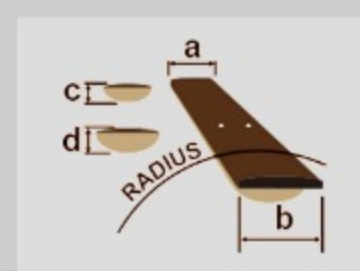

SR2605 *Premium*

COLOR VARIATION : ●
CBB : Cerulean Blue Burst

SPEC

SPECS

neck type	Atlas-5 / 15pc Panga Panga/Maple/Paduak/Purpleheart/Walnut neck w/KTS™ TITANIUM rods
top/back/body	Poplar Burl top / African Mahogany body
fretboard	Bound Panga Panga fretboard / Abalone oval inlay
fret	Medium Stainless Steel frets / Premium fret edge treatment
number of frets	24
bridge	MR5S bridge
string space	16.5mm
neck pickup	Nordstrand™ Big Single neck pickup (Passive)
bridge pickup	Nordstrand™ Big Single bridge pickup (Passive)
equaliser	Ibanez Custom Electronics 3-band EQ w/ EQ bypass switch (passive tone control on treble pot), 3-way Mid frequency switch
factory tuning	1G,2D,3A,4E,5B
strings	D'Addario® EXL165 + .130
string gauge	.045/.065/.085/.105/.130
nut	Graph Tech® BLACK TUSQ XL® nut
hardware color	Gold

NECK DIMENSIONS

Scale :	864mm/34"
a : Width	45mm at NUT
b : Width	68mm at 24F
c : Thickness	19.5mm at 1F
d : Thickness	21.5mm at 12F
Radius :	305mmR

DESCRIPTION +

CONTROLS

DESCRIPTION +

FREQUENCY RESPONSE

DESCRIPTION +