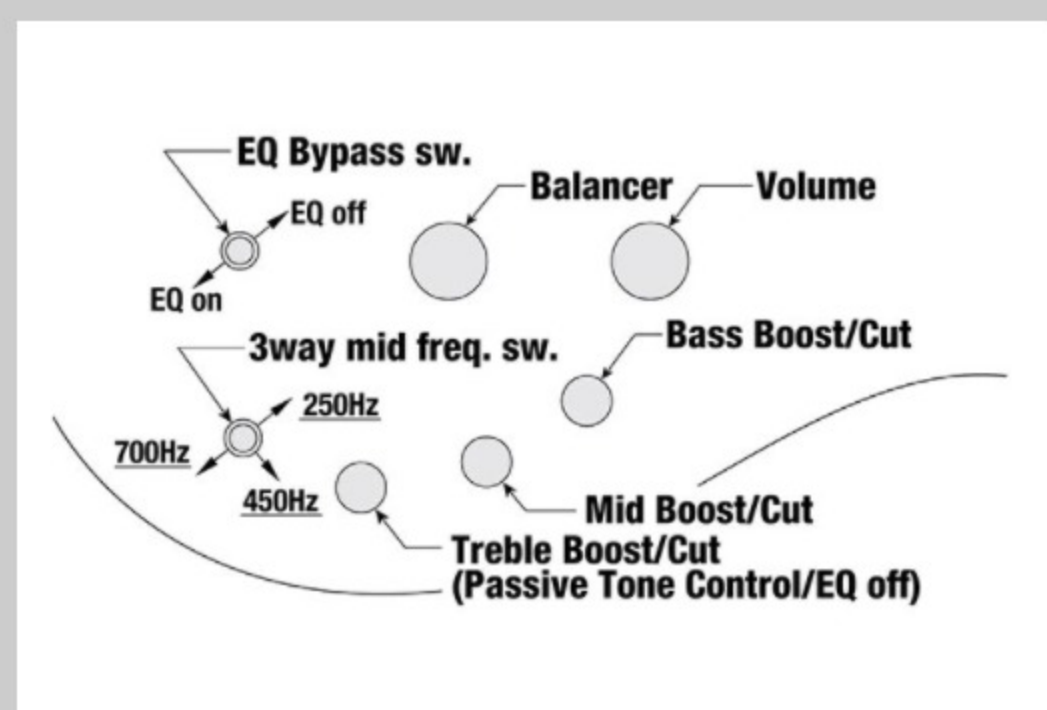

SR2605L *Premium*

COLOR VARIATION :

CBB : Cerulean Blue Burst

SHARE :

SPEC

SPECS

neck type	Atlas-5 / 15pc Panga Panga/Maple/Paduak/Purpleheart/Walnut neck w/KTS™ TITANIUM rods
top/back/body	Poplar Burl top / African Mahogany body
fretboard	Bound Panga Panga fretboard / Abalone oval inlay
fret	Medium Stainless Steel frets / Premium fret edge treatment
number of frets	24
bridge	MR5S bridge
string space	16.5mm
neck pickup	Nordstrand™ Big Single neck pickup (Passive)
bridge pickup	Nordstrand™ Big Single bridge pickup (Passive)
equaliser	Ibanez Custom Electronics 3-band EQ w/ EQ bypass switch (passive tone control on treble pot), 3-way Mid frequency switch
factory tuning	1G,2D,3A,4E,5B
strings	D'Addario® EXL165 + .130
string gauge	.045/.065/.085/.105/.130
hardware color	Gold

NECK DIMENSIONS

Scale :	864mm
a : Width	45mm at NUT
b : Width	68mm at 24F
c : Thickness	19.5mm at 1F
d : Thickness	21.5mm at 12F
Radius :	305mmR

DESCRIPTION +

CONTROLS

DESCRIPTION

FREQUENCY RESPONSE

DESCRIPTION

OTHER FEATURES

Recommended Case	MRB500C
Gig bag included	
Luminescent side dots	
Gotoh® machine heads	