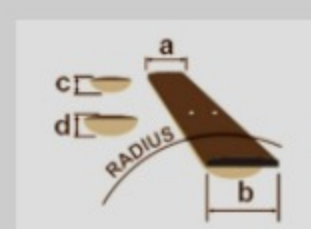

SR2605L *Premium*

COLOR VARIATION :

CBB : Cerulean Blue Burst

SHARE :

SPEC

SPECS

neck type	Atlas-5 / 15pc Panga Panga/Maple/Paduak/Purpleheart/Walnut neck w/KTS™ TITANIUM rods
top/back/body	Poplar Burl top / African Mahogany body
fretboard	Bound Panga Panga fretboard / Abalone oval inlay
fret	Medium Stainless Steel frets / Premium fret edge treatment
number of frets	24
bridge	MR5S bridge
string space	16.5mm
neck pickup	Nordstrand™ Big Single neck pickup (Passive)
bridge pickup	Nordstrand™ Big Single bridge pickup (Passive)
equaliser	Ibanez Custom Electronics 3-band EQ w/ EQ bypass switch (passive tone control on treble pot), 3-way Mid frequency switch
factory tuning	1G,2D,3A,4E,5B
strings	D'Addario® EXL165 + .130
string gauge	.045/.065/.085/.105/.130
hardware color	Gold

NECK DIMENSIONS

Scale :	864mm
a : Width	45mm at NUT
b : Width	68mm at 24F
c : Thickness	19.5mm at 1F
d : Thickness	21.5mm at 12F
Radius :	305mmR

DESCRIPTION +

CONTROLS

DESCRIPTION

FREQUENCY RESPONSE

DESCRIPTION