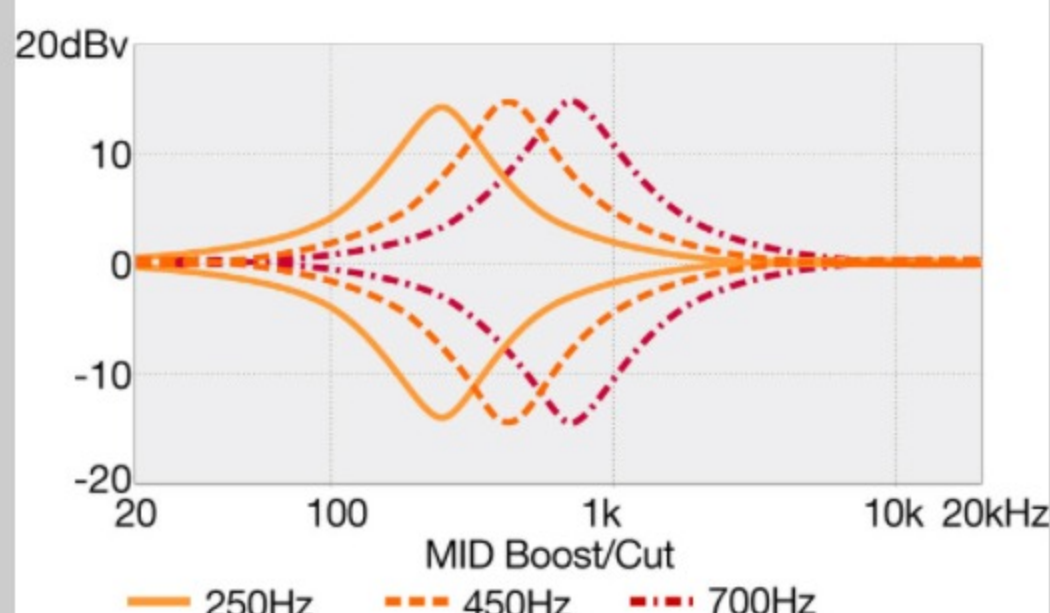

SR2605L *Premium*

COLOR VARIATION :

CBB : Cerulean Blue Burst

SHARE :

SPEC

SPECS

neck type	Atlas-5 / 15pc Panga Panga/Maple/Paduak/Purpleheart/Walnut neck w/KTS™ TITANIUM rods
top/back/body	Poplar Burl top / African Mahogany body
fretboard	Bound Panga Panga fretboard / Abalone oval inlay
fret	Medium Stainless Steel frets / Premium fret edge treatment
number of frets	24
bridge	MR5S bridge
string space	16.5mm
neck pickup	Nordstrand™ Big Single neck pickup (Passive)
bridge pickup	Nordstrand™ Big Single bridge pickup (Passive)
equaliser	Ibanez Custom Electronics 3-band EQ w/ EQ bypass switch (passive tone control on treble pot), 3-way Mid frequency switch
factory tuning	1G,2D,3A,4E,5B
strings	D'Addario® EXL165 + .130
string gauge	.045/.065/.085/.105/.130
hardware color	Gold

NECK DIMENSIONS

Scale :	864mm
a : Width	45mm at NUT
b : Width	68mm at 24F
c : Thickness	19.5mm at 1F
d : Thickness	21.5mm at 12F
Radius :	305mmR

DESCRIPTION +

CONTROLS

DESCRIPTION

FREQUENCY RESPONSE

DESCRIPTION