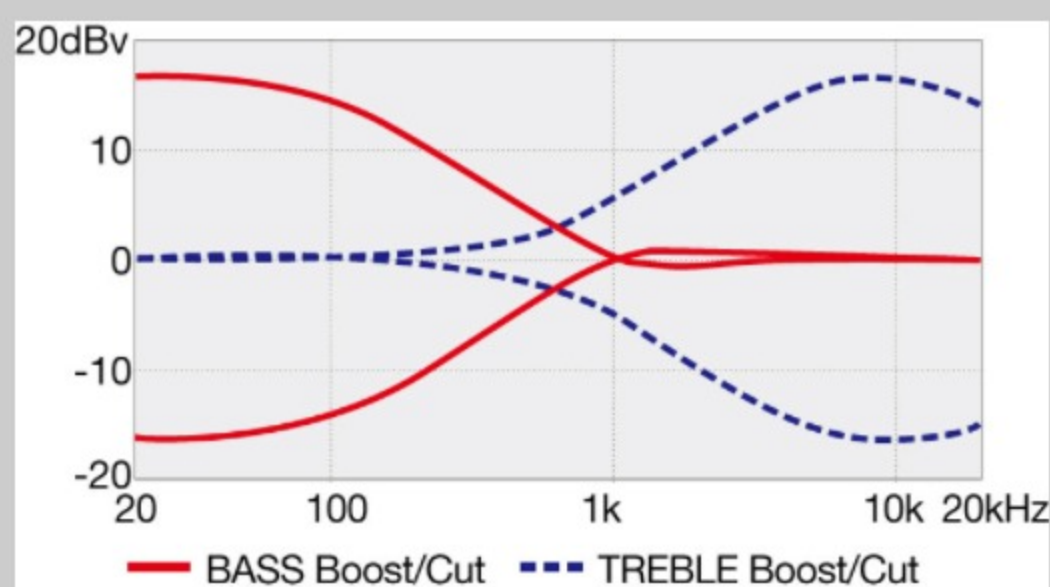

FREQUENCY RESPONSE

DESCRIPTION

OTHER FEATURES

Recommended Case	MRB500C
Gig bag included	
Luminescent side dots	
Gotoh® machine heads