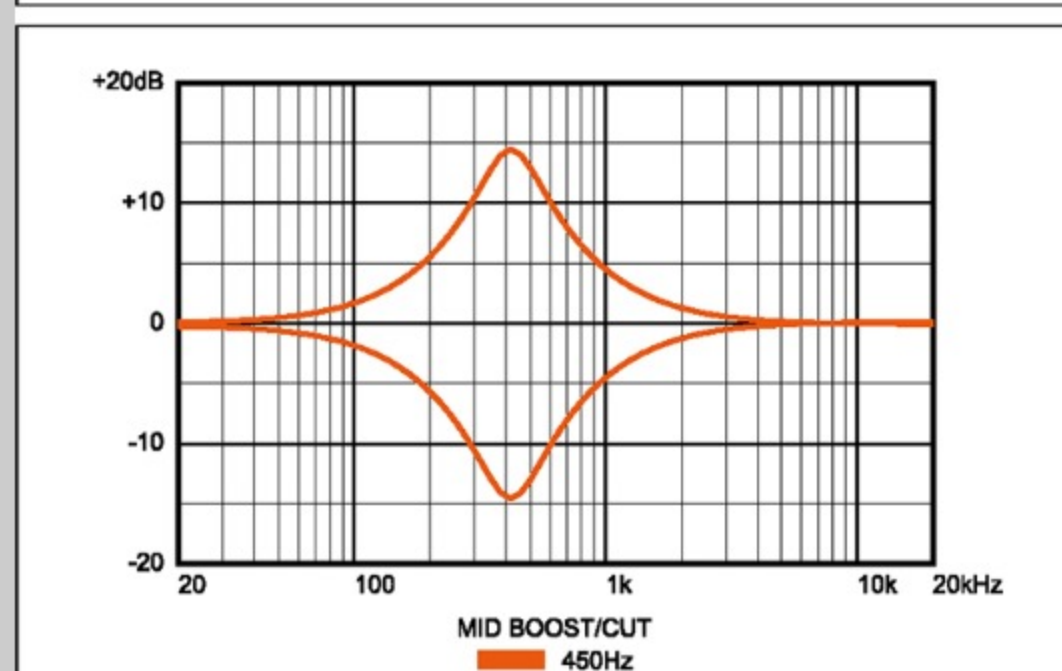

SR300E

CUB : Cerulean Aura Burst

COLOR VARIATION :

SHARE :  

SPEC

SPEC

neck type	SR4 / 5pc Maple/Walnut neck
top/back/body	Nyatoh body
fretboard	Jatoba / White dot inlay
fret	Medium frets
bridge	Accu-cast B120 bridge
string space	19mm
neck pickup	PowerSpan Dual Coil neck pickup (Passive)
bridge pickup	PowerSpan Dual Coil bridge pickup (Passive)
equaliser	Ibanez Custom Electronics 3-band EQ w/3-way Power Tap switch
hardware color	Cosmo black

NECK DIMENSIONS

Scale :	864mm/34"
a : Width	38mm at NUT
b : Width	62mm at 24F
c : Thickness	19.5mm at 1F
d : Thickness	21.5mm at 12F
Radius :	305mmR

CONTROLS

FREQUENCY RESPONSE

OTHERS

Recommended Case WB250C