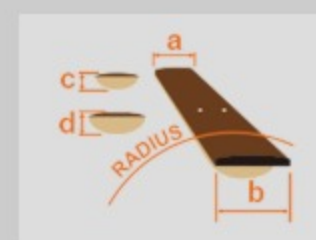

SR300E

CUB : Cerulean Aura Burst

COLOR VARIATION :

SHARE :  

SPEC

SPEC

neck type	SR4 / 5pc Maple/Walnut neck
top/back/body	Nyatoh body
fretboard	Jatoba / White dot inlay
fret	Medium frets
bridge	Accu-cast B120 bridge
string space	19mm
neck pickup	PowerSpan Dual Coil neck pickup (Passive)
bridge pickup	PowerSpan Dual Coil bridge pickup (Passive)
equaliser	Ibanez Custom Electronics 3-band EQ w/3-way Power Tap switch
hardware color	Cosmo black

NECK DIMENSIONS

Scale :	864mm/34"
a : Width	38mm at NUT
b : Width	62mm at 24F
c : Thickness	19.5mm at 1F
d : Thickness	21.5mm at 12F
Radius :	305mmR

CONTROLS

FREQUENCY RESPONSE

OTHERS

Recommended Case WB250C