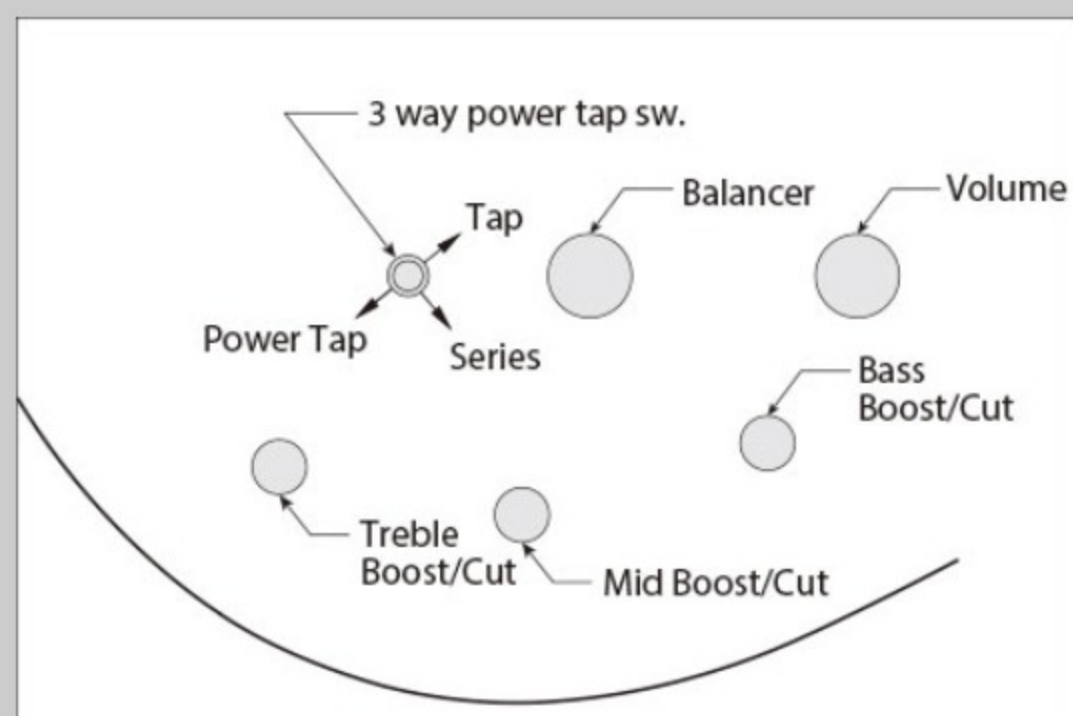

SR300E

CUB : Cerulean Aura Burst

COLOR VARIATION :

SHARE :  

SPEC

SPEC

neck type	SR4 / 5pc Maple/Walnut neck
top/back/body	Nyatoh body
fretboard	Jatoba / White dot inlay
fret	Medium frets
bridge	Accu-cast B120 bridge
string space	19mm
neck pickup	PowerSpan Dual Coil neck pickup (Passive)
bridge pickup	PowerSpan Dual Coil bridge pickup (Passive)
equaliser	Ibanez Custom Electronics 3-band EQ w/3-way Power Tap switch
hardware color	Cosmo black

NECK DIMENSIONS

Scale :	864mm/34"
a : Width	38mm at NUT
b : Width	62mm at 24F
c : Thickness	19.5mm at 1F
d : Thickness	21.5mm at 12F
Radius :	305mmR

CONTROLS

FREQUENCY RESPONSE

OTHERS

Recommended Case WB250C