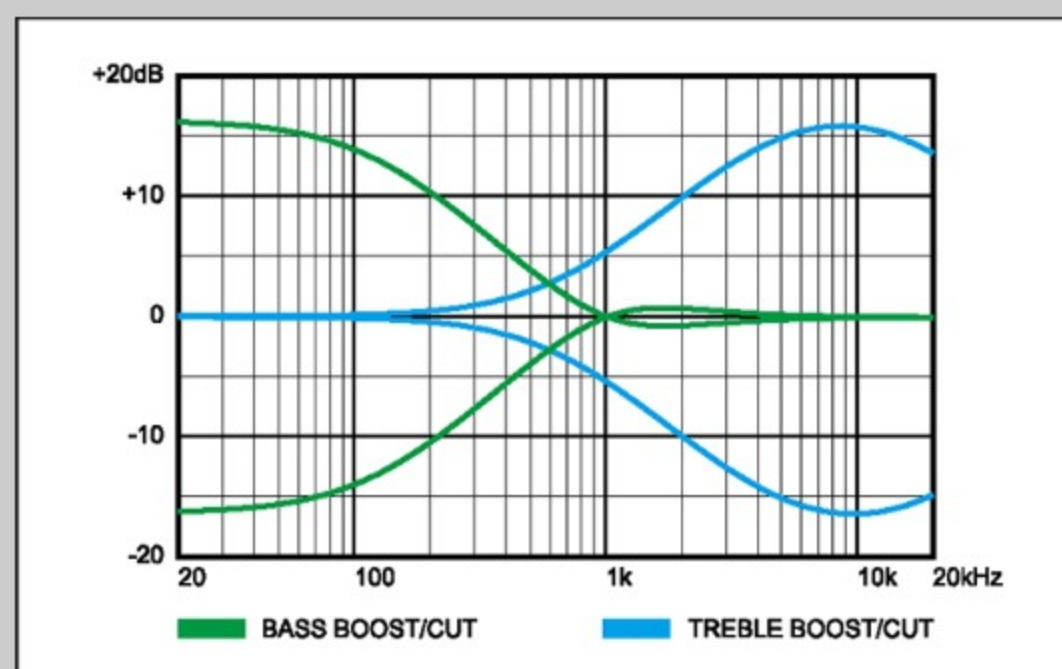

SR300E

CUB : Cerulean Aura Burst

COLOR VARIATION :

SHARE :  

SPEC

SPEC

neck type	SR4 / 5pc Maple/Walnut neck
top/back/body	Nyatoh body
fretboard	Jatoba / White dot inlay
fret	Medium frets
bridge	Accu-cast B120 bridge
string space	19mm
neck pickup	PowerSpan Dual Coil neck pickup (Passive)
bridge pickup	PowerSpan Dual Coil bridge pickup (Passive)
equaliser	Ibanez Custom Electronics 3-band EQ w/3-way Power Tap switch
hardware color	Cosmo black

NECK DIMENSIONS

Scale :	864mm/34"
a : Width	38mm at NUT
b : Width	62mm at 24F
c : Thickness	19.5mm at 1F
d : Thickness	21.5mm at 12F
Radius :	305mmR

CONTROLS

FREQUENCY RESPONSE

OTHERS

Recommended Case WB250C