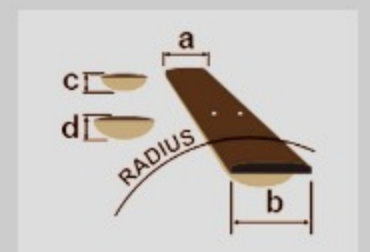

SR300E

SR

COLOR VARIATION :

IPT : Iron Pewter

SHARE :

SPEC

SPECS

neck type	SR4 / 5pc Maple/Walnut neck
top/back/body	Nyatoh body
fretboard	Jatoba fretboard / White dot inlay
fret	Medium frets
bridge	Accu-cast B120 bridge
string space	19mm
neck pickup	PowerSpan Dual Coil neck pickup (Passive)
bridge pickup	PowerSpan Dual Coil bridge pickup (Passive)
equaliser	Ibanez Custom Electronics 3-band EQ w/3-way Power Tap switch
factory tuning	1G,2D,3A,4E
strings	D'Addario® EXL165
string gauge	.045/.065/.085/.105
hardware color	Cosmo black

NECK DIMENSIONS

Scale :	864mm/34"
a : Width	38mm at NUT
b : Width	62mm at 24F
c : Thickness	19.5mm at 1F
d : Thickness	21.5mm at 12F
Radius :	305mmR

DESCRIPTION +

CONTROLS

DESCRIPTION

+

FREQUENCY RESPONSE

DESCRIPTION