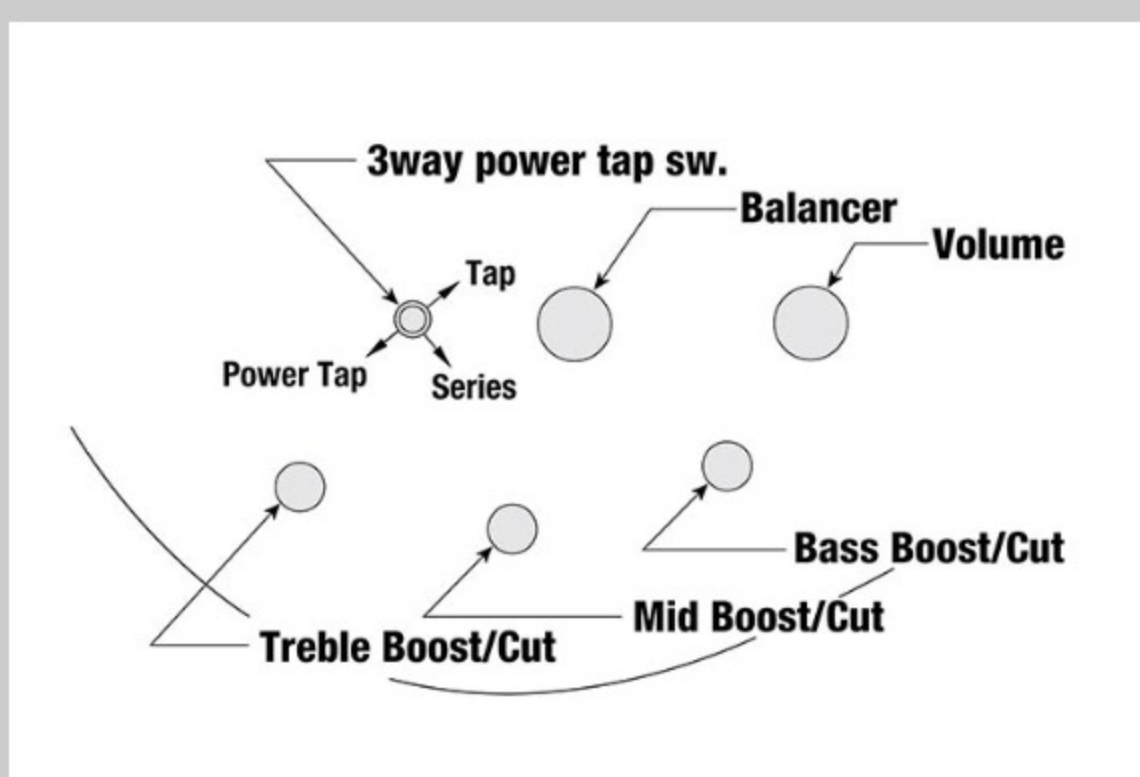

SR300E

SR

COLOR VARIATION :

IPT : Iron Pewter

SHARE :

SPEC

SPECS

neck type	SR4 / 5pc Maple/Walnut neck
top/back/body	Nyatoh body
fretboard	Jatoba fretboard / White dot inlay
fret	Medium frets
bridge	Accu-cast B120 bridge
string space	19mm
neck pickup	PowerSpan Dual Coil neck pickup (Passive)
bridge pickup	PowerSpan Dual Coil bridge pickup (Passive)
equaliser	Ibanez Custom Electronics 3-band EQ w/3-way Power Tap switch
factory tuning	1G,2D,3A,4E
strings	D'Addario® EXL165
string gauge	.045/.065/.085/.105
hardware color	Cosmo black

NECK DIMENSIONS

Scale :	864mm/34"
a : Width	38mm at NUT
b : Width	62mm at 24F
c : Thickness	19.5mm at 1F
d : Thickness	21.5mm at 12F
Radius :	305mmR

DESCRIPTION +

CONTROLS

DESCRIPTION

+

FREQUENCY RESPONSE

DESCRIPTION