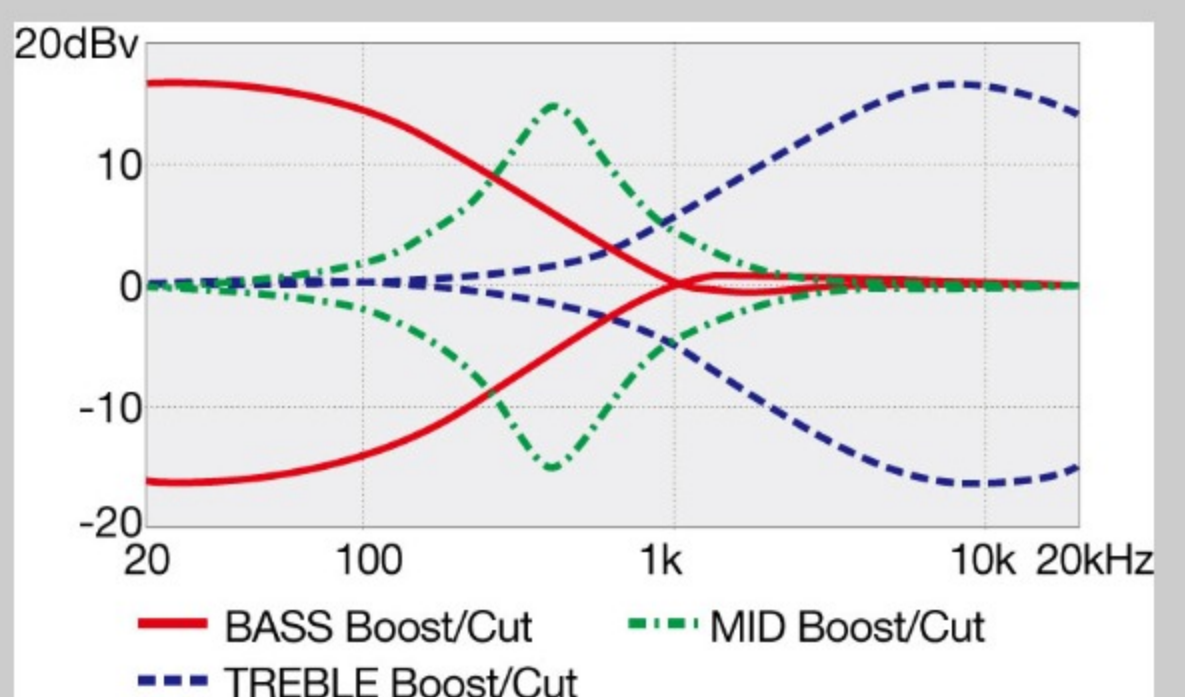

SR300E

SR

COLOR VARIATION :

IPT : Iron Pewter

SHARE :

SPEC

SPECS

neck type	SR4 / 5pc Maple/Walnut neck
top/back/body	Nyatoh body
fretboard	Jatoba fretboard / White dot inlay
fret	Medium frets
bridge	Accu-cast B120 bridge
string space	19mm
neck pickup	PowerSpan Dual Coil neck pickup (Passive)
bridge pickup	PowerSpan Dual Coil bridge pickup (Passive)
equaliser	Ibanez Custom Electronics 3-band EQ w/3-way Power Tap switch
factory tuning	1G,2D,3A,4E
strings	D'Addario® EXL165
string gauge	.045/.065/.085/.105
hardware color	Cosmo black

NECK DIMENSIONS

Scale :	864mm/34"
a : Width	38mm at NUT
b : Width	62mm at 24F
c : Thickness	19.5mm at 1F
d : Thickness	21.5mm at 12F
Radius :	305mmR

DESCRIPTION +

CONTROLS

DESCRIPTION

+

FREQUENCY RESPONSE

DESCRIPTION