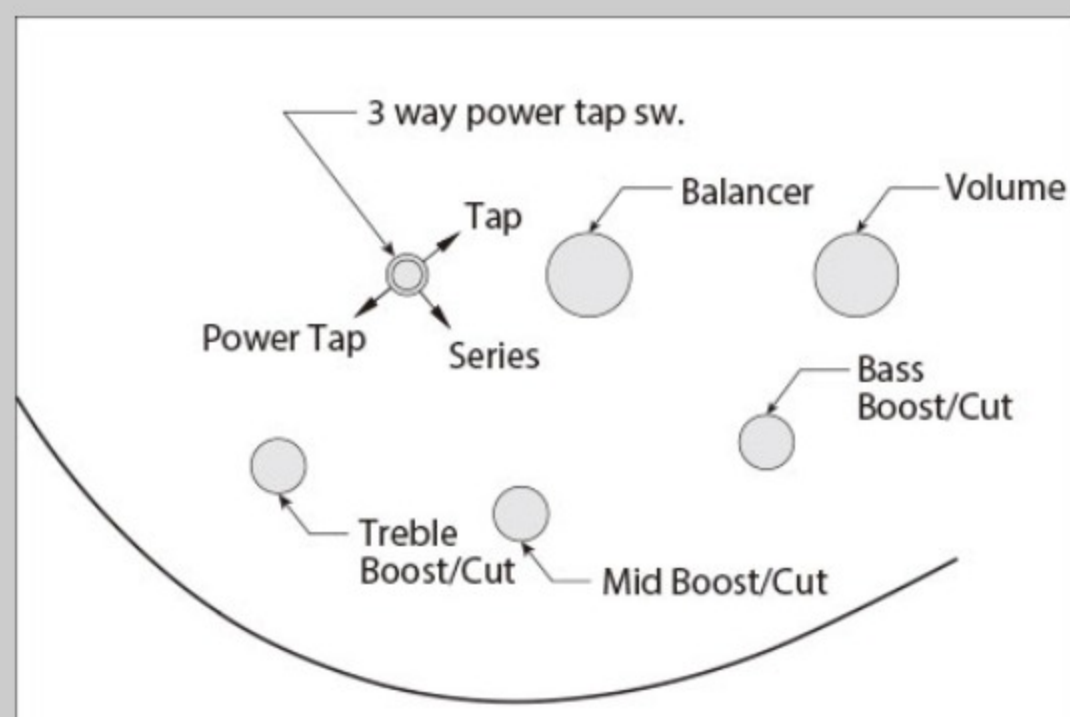

SR300EB

WK : Weathered Black

COLOR VARIATION :

SHARE :  

SPEC

SPEC

neck type	SR4 / 5pc Maple/Walnut neck
top/back/body	Nyatoh body
fretboard	Jatoba / White dot inlay
fret	Medium frets
bridge	Accu-cast B120 bridge
string space	19mm
neck pickup	PowerSpan Dual Coil neck pickup (Passive)
bridge pickup	PowerSpan Dual Coil bridge pickup (Passive)
equaliser	Ibanez Custom Electronics 3-band EQ w/3-way Power Tap switch
hardware color	Black

NECK DIMENSIONS

Scale :	864mm/34"
a : Width	38mm at NUT
b : Width	62mm at 24F
c : Thickness	19.5mm at 1F
d : Thickness	21.5mm at 12F
Radius :	305mmR

CONTROLS

FREQUENCY RESPONSE

OTHERS

Recommended Case WB250C