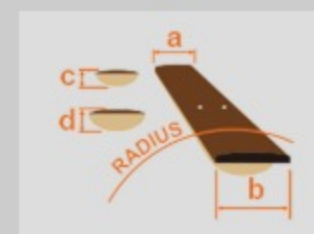

SR300EB

WK : Weathered Black

COLOR VARIATION :

SHARE :  

SPEC

SPEC

neck type	SR4 / 5pc Maple/Walnut neck
top/back/body	Nyatoh body
fretboard	Jatoba / White dot inlay
fret	Medium frets
bridge	Accu-cast B120 bridge
string space	19mm
neck pickup	PowerSpan Dual Coil neck pickup (Passive)
bridge pickup	PowerSpan Dual Coil bridge pickup (Passive)
equaliser	Ibanez Custom Electronics 3-band EQ w/3-way Power Tap switch
hardware color	Black

NECK DIMENSIONS

Scale :	864mm/34"
a : Width	38mm at NUT
b : Width	62mm at 24F
c : Thickness	19.5mm at 1F
d : Thickness	21.5mm at 12F
Radius :	305mmR

CONTROLS

FREQUENCY RESPONSE

OTHERS

Recommended Case WB250C