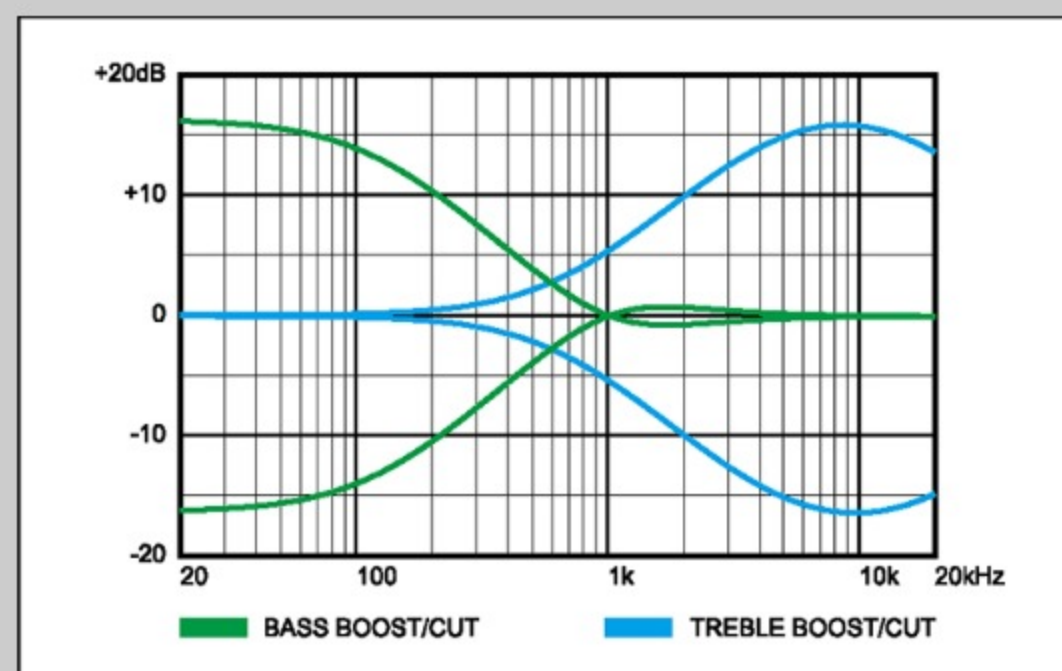

SR300EB

WK : Weathered Black

COLOR VARIATION :

SHARE :  

SPEC

SPEC

neck type	SR4 / 5pc Maple/Walnut neck
top/back/body	Nyatoh body
fretboard	Jatoba / White dot inlay
fret	Medium frets
bridge	Accu-cast B120 bridge
string space	19mm
neck pickup	PowerSpan Dual Coil neck pickup (Passive)
bridge pickup	PowerSpan Dual Coil bridge pickup (Passive)
equaliser	Ibanez Custom Electronics 3-band EQ w/3-way Power Tap switch
hardware color	Black

NECK DIMENSIONS

Scale :	864mm/34"
a : Width	38mm at NUT
b : Width	62mm at 24F
c : Thickness	19.5mm at 1F
d : Thickness	21.5mm at 12F
Radius :	305mmR

CONTROLS

FREQUENCY RESPONSE

OTHERS

Recommended Case WB250C