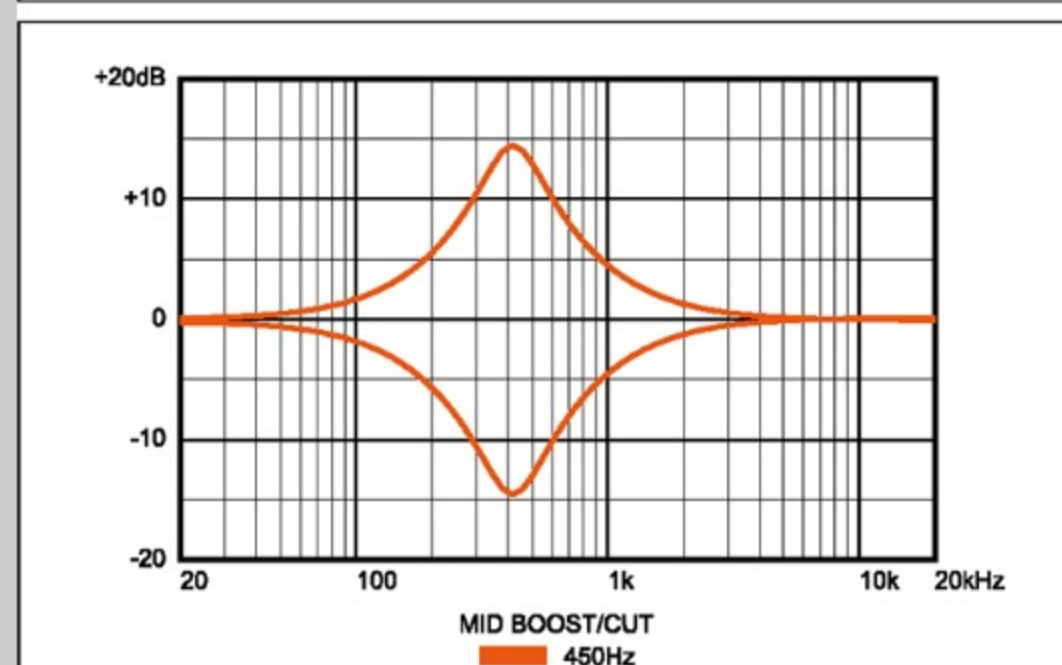

SR300EB

WK : Weathered Black

COLOR VARIATION :

SHARE :  

SPEC

SPEC

neck type	SR4 / 5pc Maple/Walnut neck
top/back/body	Nyatoh body
fretboard	Jatoba / White dot inlay
fret	Medium frets
bridge	Accu-cast B120 bridge
string space	19mm
neck pickup	PowerSpan Dual Coil neck pickup (Passive)
bridge pickup	PowerSpan Dual Coil bridge pickup (Passive)
equaliser	Ibanez Custom Electronics 3-band EQ w/3-way Power Tap switch
hardware color	Black

NECK DIMENSIONS

Scale :	864mm/34"
a : Width	38mm at NUT
b : Width	62mm at 24F
c : Thickness	19.5mm at 1F
d : Thickness	21.5mm at 12F
Radius :	305mmR

CONTROLS

FREQUENCY RESPONSE

OTHERS

Recommended Case WB250C