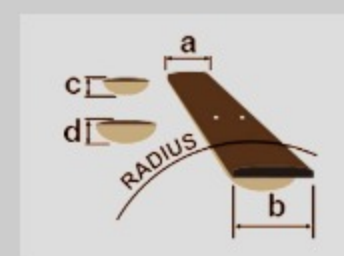

SR300EB

COLOR VARIATION :

WK : Weathered Black

SHARE :

SPEC

SPECS

neck type	SR4 / 5pc Maple/Walnut neck
top/back/body	Nyatoh body
fretboard	Jatoba fretboard / White dot inlay
fret	Medium frets
bridge	Accu-cast B120 bridge
string space	19mm
neck pickup	PowerSpan Dual Coil neck pickup (Passive)
bridge pickup	PowerSpan Dual Coil bridge pickup (Passive)
equaliser	Ibanez Custom Electronics 3-band EQ w/3-way Power Tap switch
factory tuning	1G,2D,3A,4E
strings	D'Addario® EXL165
string gauge	.045/.065/.085/.105
hardware color	Black

NECK DIMENSIONS

Scale :	864mm/34"
a : Width	38mm at NUT
b : Width	62mm at 24F
c : Thickness	19.5mm at 1F
d : Thickness	21.5mm at 12F
Radius :	305mmR

DESCRIPTION

CONTROLS

DESCRIPTION

FREQUENCY RESPONSE

DESCRIPTION