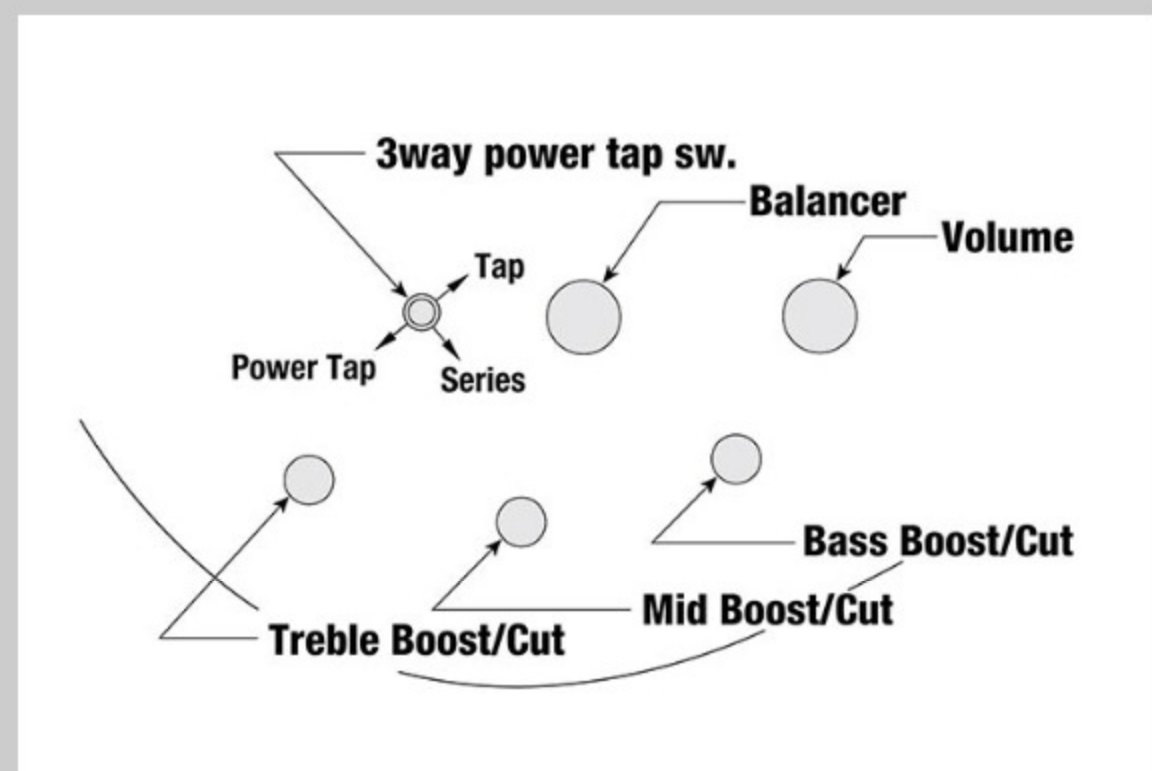

SR300EB

COLOR VARIATION :

WK : Weathered Black

SHARE :

SPEC

SPECS

neck type	SR4 / 5pc Maple/Walnut neck
top/back/body	Nyatoh body
fretboard	Jatoba fretboard / White dot inlay
fret	Medium frets
bridge	Accu-cast B120 bridge
string space	19mm
neck pickup	PowerSpan Dual Coil neck pickup (Passive)
bridge pickup	PowerSpan Dual Coil bridge pickup (Passive)
equaliser	Ibanez Custom Electronics 3-band EQ w/3-way Power Tap switch
factory tuning	1G,2D,3A,4E
strings	D'Addario® EXL165
string gauge	.045/.065/.085/.105
hardware color	Black

NECK DIMENSIONS

Scale :	864mm/34"
a : Width	38mm at NUT
b : Width	62mm at 24F
c : Thickness	19.5mm at 1F
d : Thickness	21.5mm at 12F
Radius :	305mmR

DESCRIPTION

CONTROLS

DESCRIPTION

FREQUENCY RESPONSE

DESCRIPTION