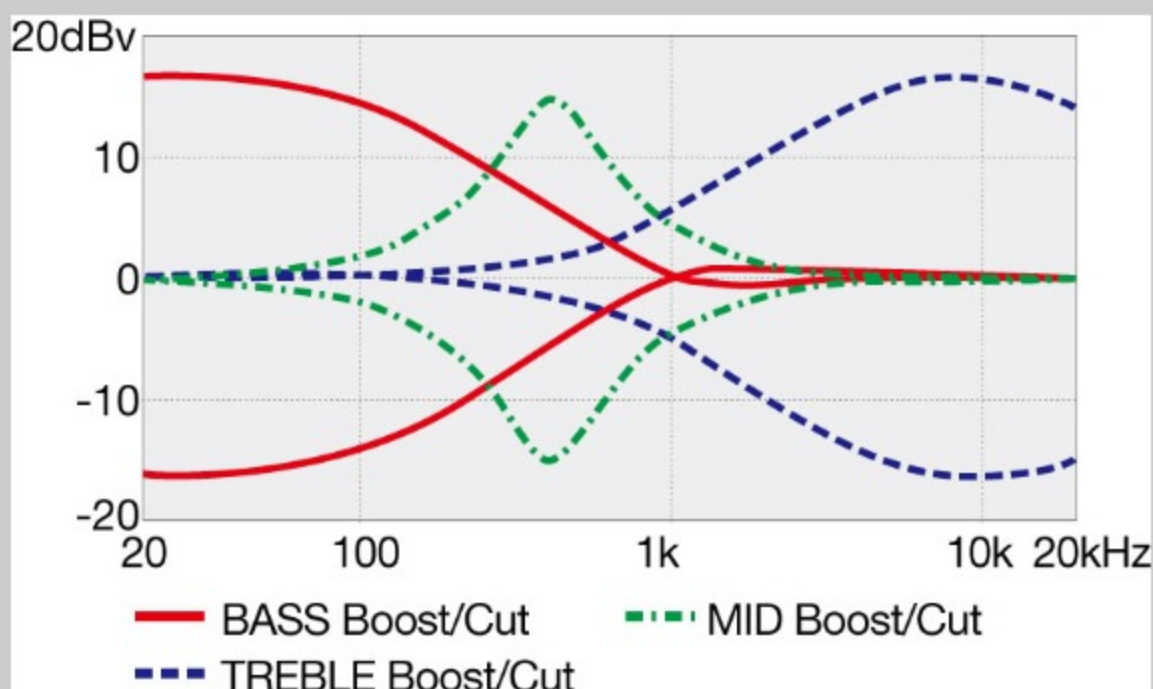

SR300EB

COLOR VARIATION :

WK : Weathered Black

SHARE :

SPEC

SPECS

neck type	SR4 / 5pc Maple/Walnut neck
top/back/body	Nyatoh body
fretboard	Jatoba fretboard / White dot inlay
fret	Medium frets
bridge	Accu-cast B120 bridge
string space	19mm
neck pickup	PowerSpan Dual Coil neck pickup (Passive)
bridge pickup	PowerSpan Dual Coil bridge pickup (Passive)
equaliser	Ibanez Custom Electronics 3-band EQ w/3-way Power Tap switch
factory tuning	1G,2D,3A,4E
strings	D'Addario® EXL165
string gauge	.045/.065/.085/.105
hardware color	Black

NECK DIMENSIONS

Scale :	864mm/34"
a : Width	38mm at NUT
b : Width	62mm at 24F
c : Thickness	19.5mm at 1F
d : Thickness	21.5mm at 12F
Radius :	305mmR

DESCRIPTION

CONTROLS

DESCRIPTION

FREQUENCY RESPONSE

DESCRIPTION