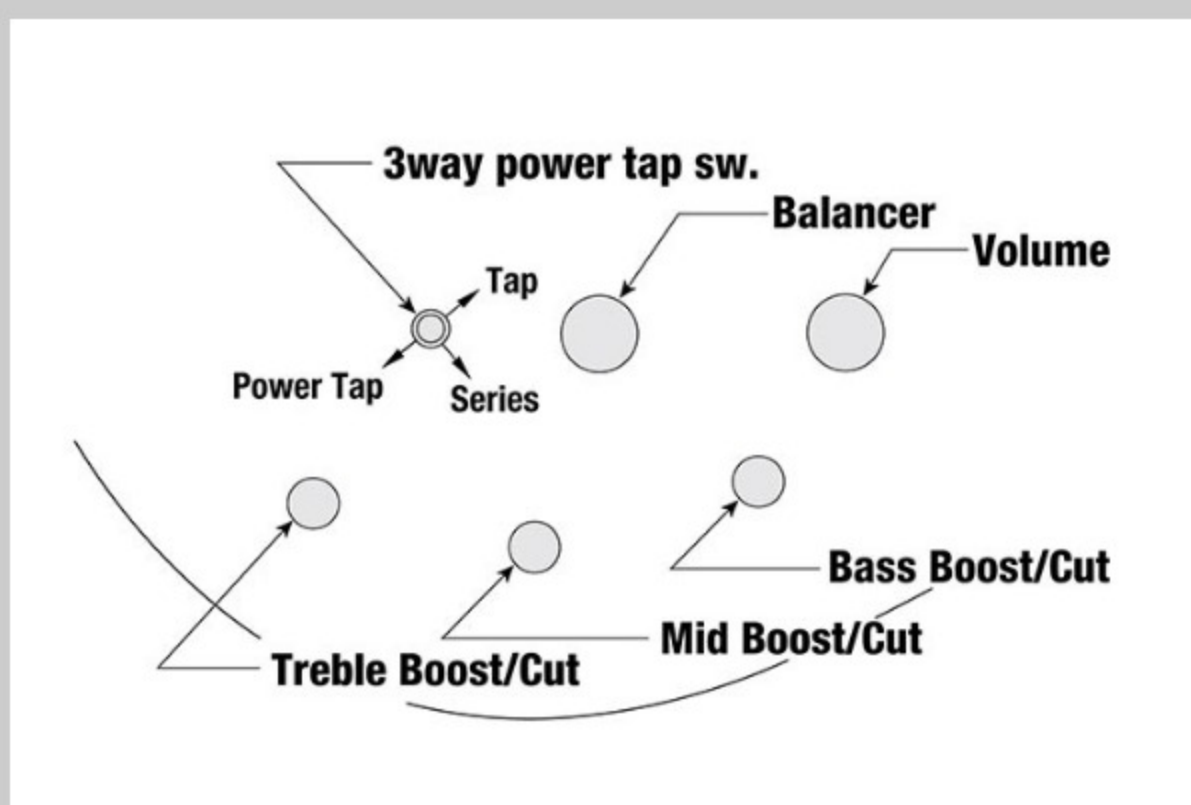

SR300EB

COLOR VARIATION :  
CA : Candy Apple

SPEC

SPECS

neck type	SR4 / 5pc Maple/Walnut neck
top/back/body	Nyatoh body
fretboard	Jatoba fretboard / White dot inlay
fret	Medium frets
number of frets	24
bridge	Accu-cast B120 bridge
string space	19mm
neck pickup	PowerSpan Dual Coil neck pickup (Passive)
bridge pickup	PowerSpan Dual Coil bridge pickup (Passive)
equaliser	Ibanez Custom Electronics 3-band EQ w/3-way Power Tap switch
factory tuning	1G,2D,3A,4E
strings	D'Addario® EXL165
string gauge	.045/.065/.085/.105
hardware color	Black

NECK DIMENSIONS

Scale :	864mm/34"
a : Width	38mm at NUT
b : Width	62mm at 24F
c : Thickness	19.5mm at 1F
d : Thickness	21.5mm at 12F
Radius :	305mmR

DESCRIPTION +

CONTROLS

DESCRIPTION +

FREQUENCY RESPONSE

DESCRIPTION +