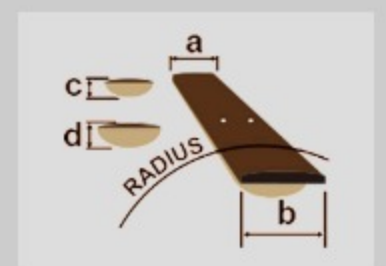

SR300EB

COLOR VARIATION :  
CA : Candy Apple

SPEC

SPECS

neck type	SR4 / 5pc Maple/Walnut neck
top/back/body	Nyatoh body
fretboard	Jatoba fretboard / White dot inlay
fret	Medium frets
number of frets	24
bridge	Accu-cast B120 bridge
string space	19mm
neck pickup	PowerSpan Dual Coil neck pickup (Passive)
bridge pickup	PowerSpan Dual Coil bridge pickup (Passive)
equaliser	Ibanez Custom Electronics 3-band EQ w/3-way Power Tap switch
factory tuning	1G,2D,3A,4E
strings	D'Addario® EXL165
string gauge	.045/.065/.085/.105
hardware color	Black

NECK DIMENSIONS

Scale :	864mm/34"
a : Width	38mm at NUT
b : Width	62mm at 24F
c : Thickness	19.5mm at 1F
d : Thickness	21.5mm at 12F
Radius :	305mmR

DESCRIPTION +

CONTROLS

DESCRIPTION +

FREQUENCY RESPONSE

DESCRIPTION +