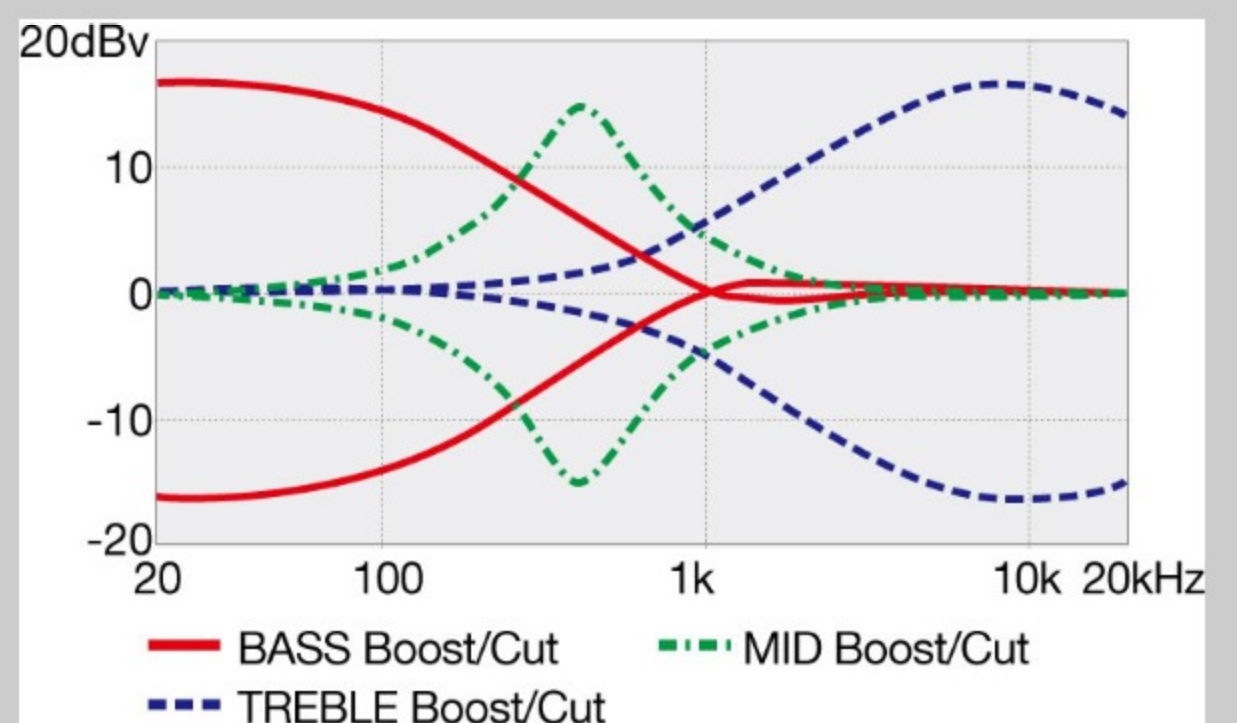

FREQUENCY RESPONSE

DESCRIPTION +

OTHER FEATURES

Recommended	MB300C
Case	
Recommended Bag	IBB540-BK