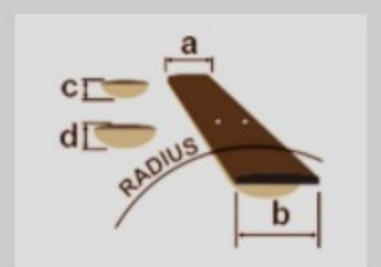

SR300EBL

COLOR VARIATION : 
WK : Weathered Black

SHARE :  

SPEC

SPECS

neck type	SR4 / 5pc Maple/Walnut neck
top/back/body	Nyatoh body
fretboard	Jatoba fretboard / White dot inlay
fret	Medium frets
number of frets	24
bridge	Accu-cast B120 bridge
string space	19mm
neck pickup	PowerSpan Dual Coil neck pickup (Passive)
bridge pickup	PowerSpan Dual Coil bridge pickup (Passive)
equaliser	Ibanez Custom Electronics 3-band EQ w/ 3-way Power Tap switch
factory tuning	1G,2D,3A,4E,5B
strings	D'Addario® EXL165 + .130
string gauge	.045/.065/.085/.105/.130
nut	Plastic nut
hardware color	Black

NECK DIMENSIONS

Scale :	864mm
a : Width	38mm at NUT
b : Width	62mm at 24F
c : Thickness	19.5mm at 1F
d : Thickness	21.5mm at 12F
Radius :	305mmR

DESCRIPTION +

CONTROLS

DESCRIPTION +

FREQUENCY RESPONSE

DESCRIPTION +