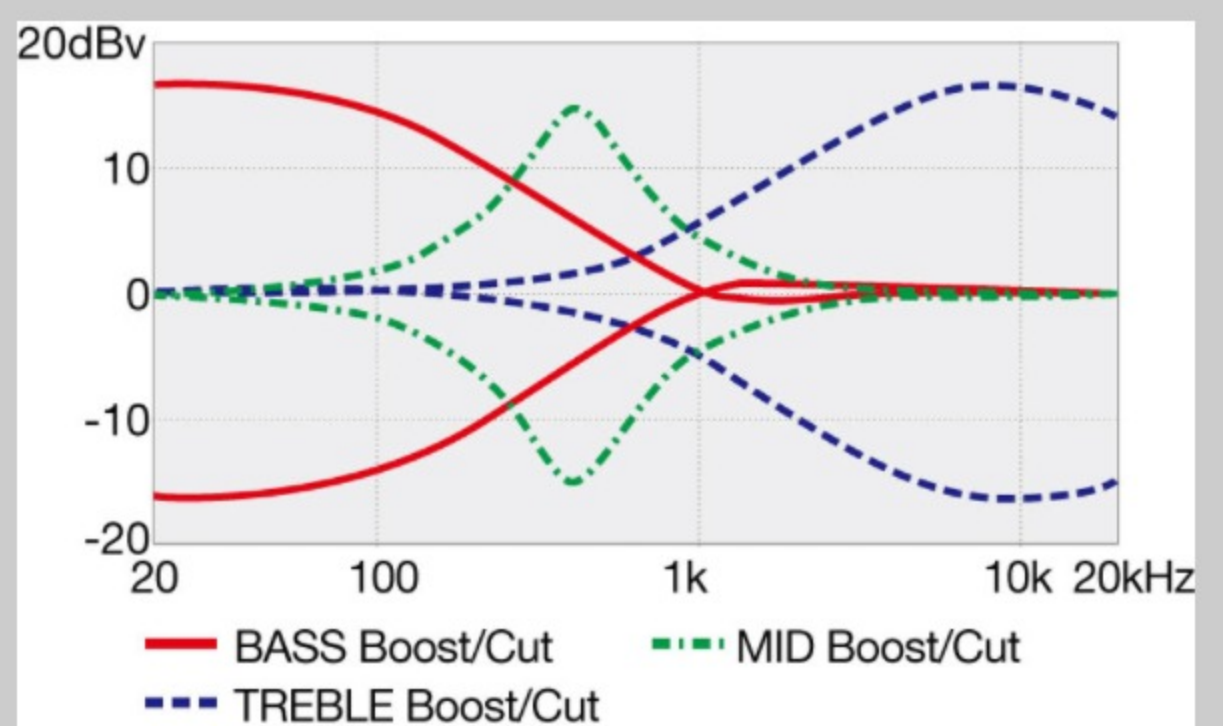

SR300EBL

COLOR VARIATION : 
WK : Weathered Black

SHARE :  

SPEC

SPECS

neck type	SR4 / 5pc Maple/Walnut neck
top/back/body	Nyatoh body
fretboard	Jatoba fretboard / White dot inlay
fret	Medium frets
number of frets	24
bridge	Accu-cast B120 bridge
string space	19mm
neck pickup	PowerSpan Dual Coil neck pickup (Passive)
bridge pickup	PowerSpan Dual Coil bridge pickup (Passive)
equaliser	Ibanez Custom Electronics 3-band EQ w/ 3-way Power Tap switch
factory tuning	1G,2D,3A,4E,5B
strings	D'Addario® EXL165 + .130
string gauge	.045/.065/.085/.105/.130
nut	Plastic nut
hardware color	Black

NECK DIMENSIONS

Scale :	864mm
a : Width	38mm at NUT
b : Width	62mm at 24F
c : Thickness	19.5mm at 1F
d : Thickness	21.5mm at 12F
Radius :	305mmR

DESCRIPTION +

CONTROLS

DESCRIPTION +

FREQUENCY RESPONSE

DESCRIPTION +