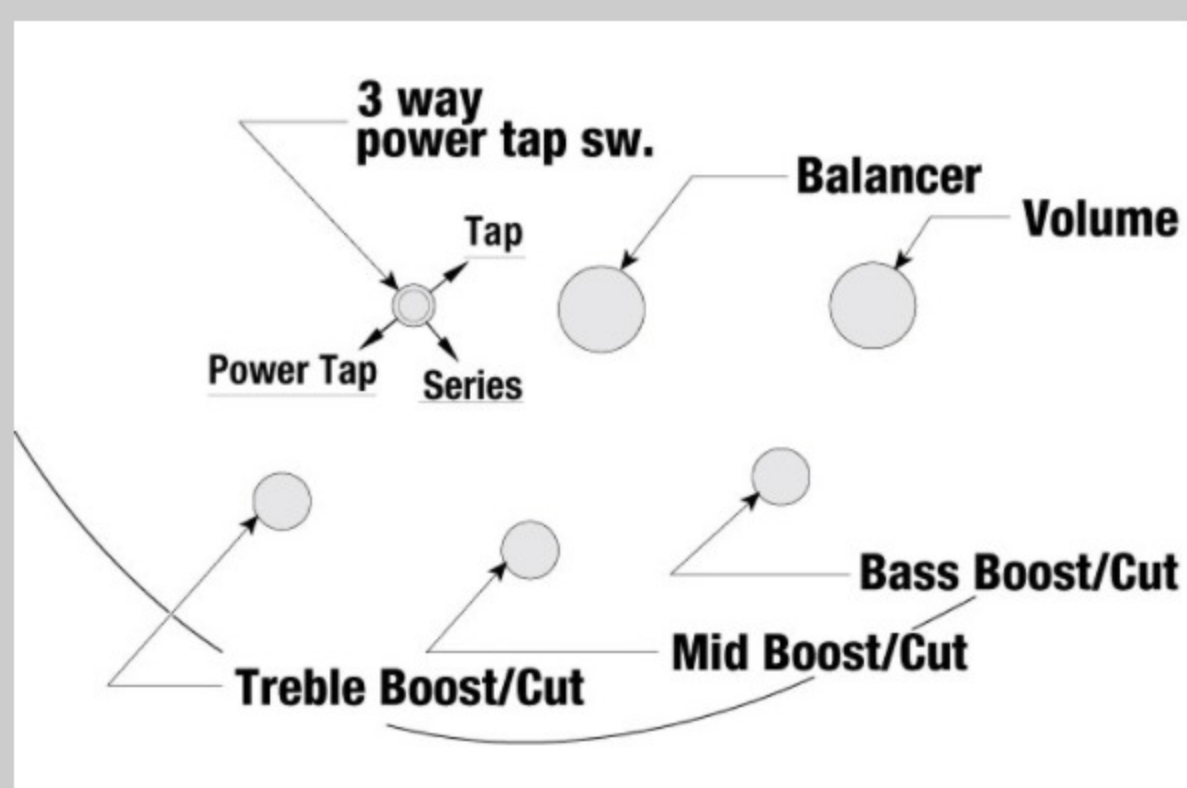

SR300EBL

COLOR VARIATION : 
WK : Weathered Black

SHARE :  

SPEC

SPECS

neck type	SR4 / 5pc Maple/Walnut neck
top/back/body	Nyatoh body
fretboard	Jatoba fretboard / White dot inlay
fret	Medium frets
number of frets	24
bridge	Accu-cast B120 bridge
string space	19mm
neck pickup	PowerSpan Dual Coil neck pickup (Passive)
bridge pickup	PowerSpan Dual Coil bridge pickup (Passive)
equaliser	Ibanez Custom Electronics 3-band EQ w/ 3-way Power Tap switch
factory tuning	1G,2D,3A,4E,5B
strings	D'Addario® EXL165 + .130
string gauge	.045/.065/.085/.105/.130
nut	Plastic nut
hardware color	Black

NECK DIMENSIONS

Scale :	864mm
a : Width	38mm at NUT
b : Width	62mm at 24F
c : Thickness	19.5mm at 1F
d : Thickness	21.5mm at 12F
Radius :	305mmR

DESCRIPTION +

CONTROLS

DESCRIPTION +

FREQUENCY RESPONSE

DESCRIPTION +