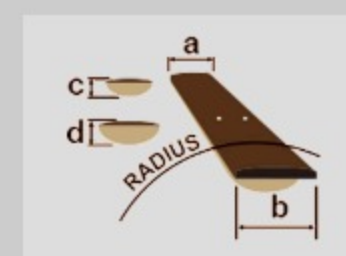

SR300EBL

COLOR VARIATION :

WK : Weathered Black

SHARE :

SPEC

SPECS

neck type	SR4 / 5pc Maple/Walnut neck
top/back/body	Nyatoh body
fretboard	Jatoba fretboard / White dot inlay
fret	Medium frets
number of frets	24
bridge	Accu-cast B120 bridge
string space	19mm
neck pickup	PowerSpan Dual Coil neck pickup (Passive)
bridge pickup	PowerSpan Dual Coil bridge pickup (Passive)
equaliser	Ibanez Custom Electronics 3-band EQ w/ 3-way Power Tap switch
factory tuning	1G,2D,3A,4E,5B
strings	D'Addario® EXL165 + .130
string gauge	.045/.065/.085/.105/.130
hardware color	Black

NECK DIMENSIONS

Scale :	864mm
a : Width	38mm at NUT
b : Width	62mm at 24F
c : Thickness	19.5mm at 1F
d : Thickness	21.5mm at 12F
Radius :	305mmR

DESCRIPTION

CONTROLS

DESCRIPTION

FREQUENCY RESPONSE

DESCRIPTION