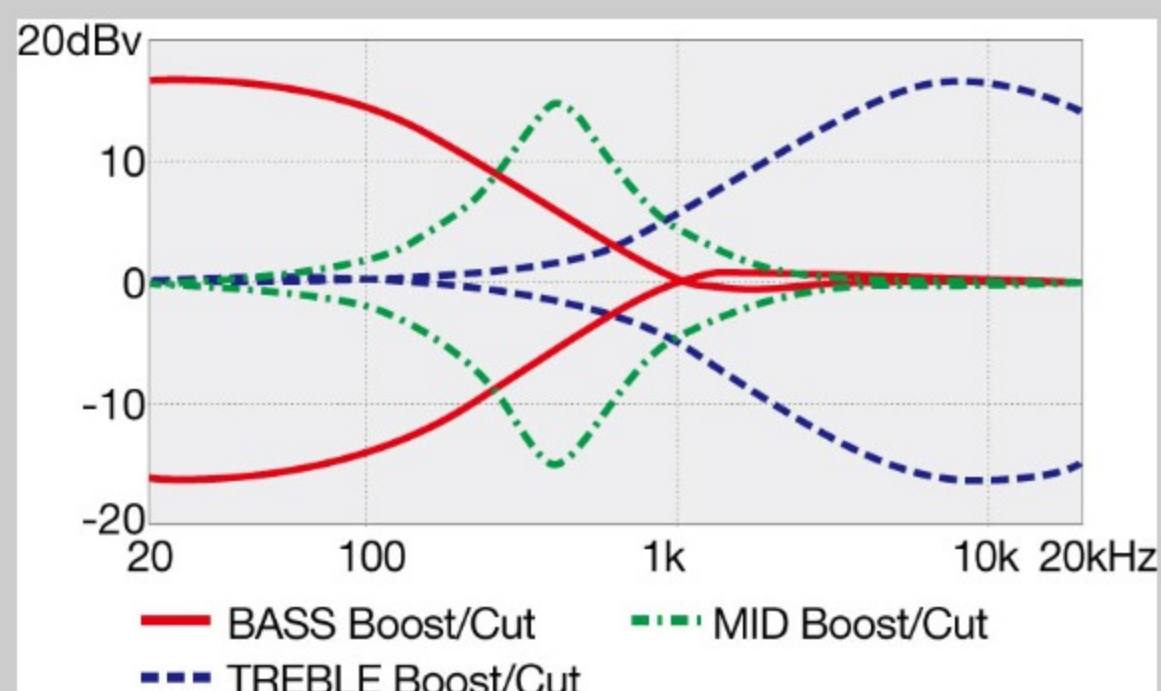

SR300EBL

COLOR VARIATION :

WK : Weathered Black

SHARE :

SPEC

SPECS

neck type	SR4 / 5pc Maple/Walnut neck
top/back/body	Nyatoh body
fretboard	Jatoba fretboard / White dot inlay
fret	Medium frets
number of frets	24
bridge	Accu-cast B120 bridge
string space	19mm
neck pickup	PowerSpan Dual Coil neck pickup (Passive)
bridge pickup	PowerSpan Dual Coil bridge pickup (Passive)
equaliser	Ibanez Custom Electronics 3-band EQ w/ 3-way Power Tap switch
factory tuning	1G,2D,3A,4E,5B
strings	D'Addario® EXL165 + .130
string gauge	.045/.065/.085/.105/.130
hardware color	Black

NECK DIMENSIONS

Scale :	864mm
a : Width	38mm at NUT
b : Width	62mm at 24F
c : Thickness	19.5mm at 1F
d : Thickness	21.5mm at 12F
Radius :	305mmR

DESCRIPTION

CONTROLS

DESCRIPTION

FREQUENCY RESPONSE

DESCRIPTION