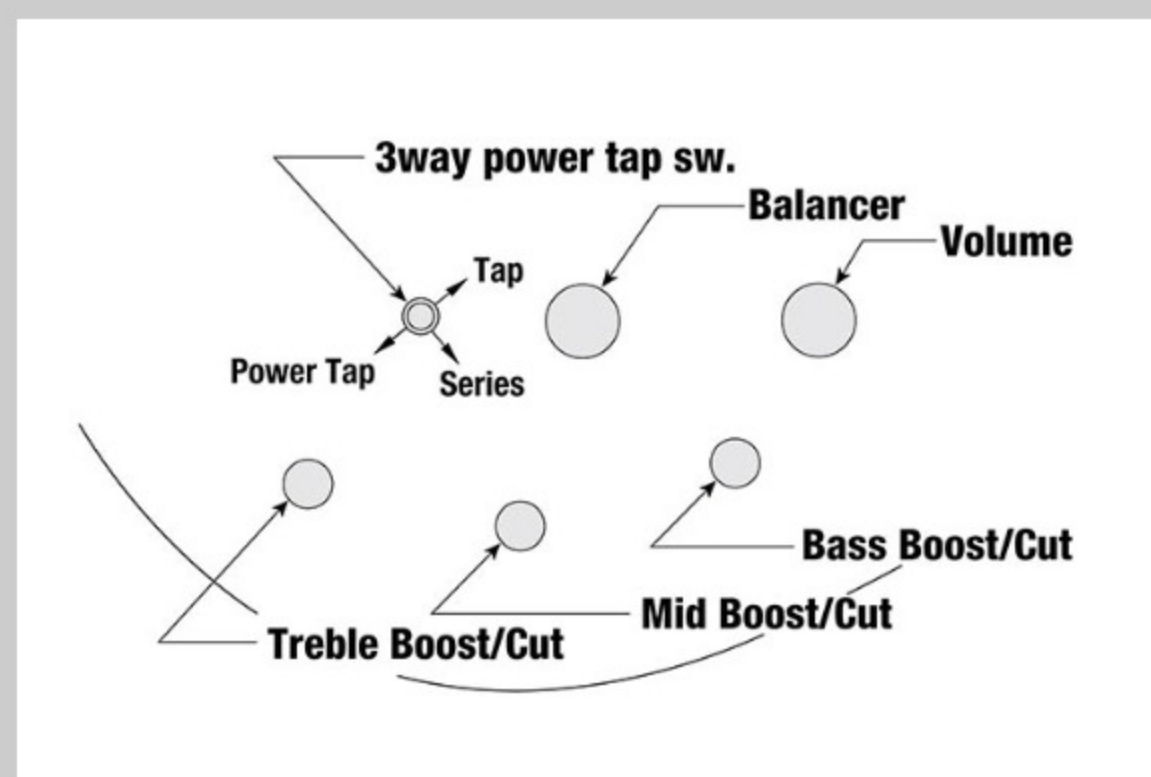

SR300EBL

COLOR VARIATION :

WK : Weathered Black

SHARE :

SPEC

SPECS

neck type	SR4 / 5pc Maple/Walnut neck
top/back/body	Nyatoh body
fretboard	Jatoba fretboard / White dot inlay
fret	Medium frets
number of frets	24
bridge	Accu-cast B120 bridge
string space	19mm
neck pickup	PowerSpan Dual Coil neck pickup (Passive)
bridge pickup	PowerSpan Dual Coil bridge pickup (Passive)
equaliser	Ibanez Custom Electronics 3-band EQ w/ 3-way Power Tap switch
factory tuning	1G,2D,3A,4E,5B
strings	D'Addario® EXL165 + .130
string gauge	.045/.065/.085/.105/.130
hardware color	Black

NECK DIMENSIONS

Scale :	864mm
a : Width	38mm at NUT
b : Width	62mm at 24F
c : Thickness	19.5mm at 1F
d : Thickness	21.5mm at 12F
Radius :	305mmR

DESCRIPTION

CONTROLS

DESCRIPTION

FREQUENCY RESPONSE

DESCRIPTION