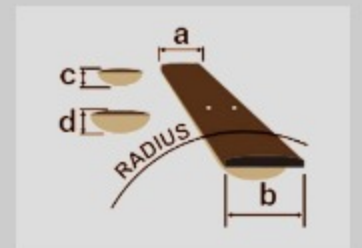

# SR300EDX

COLOR VARIATION :   
RGC : Rose Gold Chameleon

SHARE :  

### SPECS

neck type	SR4 / 5pc Maple/Walnut neck
top/back/body	Nyatoh body
fretboard	Jatoba fretboard / White dot inlay
fret	Medium frets
bridge	Accu-cast B500 bridge
string space	19mm
neck pickup	PowerSpan Dual Coil neck pickup (Passive)
bridge pickup	PowerSpan Dual Coil bridge pickup (Passive)
equaliser	Ibanez Custom Electronics 3-band EQ w/3-way Power Tap switch
factory tuning	1G,2D,3A,4E
strings	D'Addario® EXL165
string gauge	.045/.065/.085/.105
hardware color	Gold

### NECK DIMENSIONS

Scale :	864mm/34"
a : Width	38mm at NUT
b : Width	62mm at 24F
c : Thickness	19.5mm at 1F
d : Thickness	21.5mm at 12F
Radius :	305mmR

DESCRIPTION +