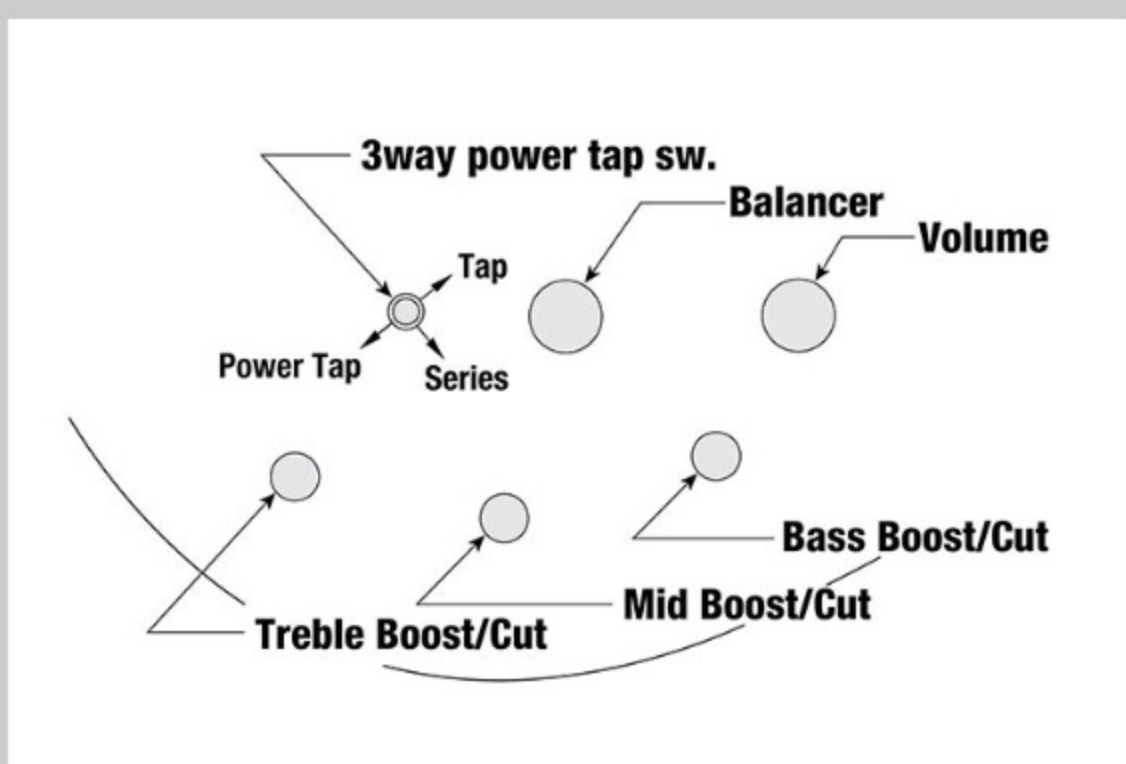

CONTROLS

DESCRIPTION +