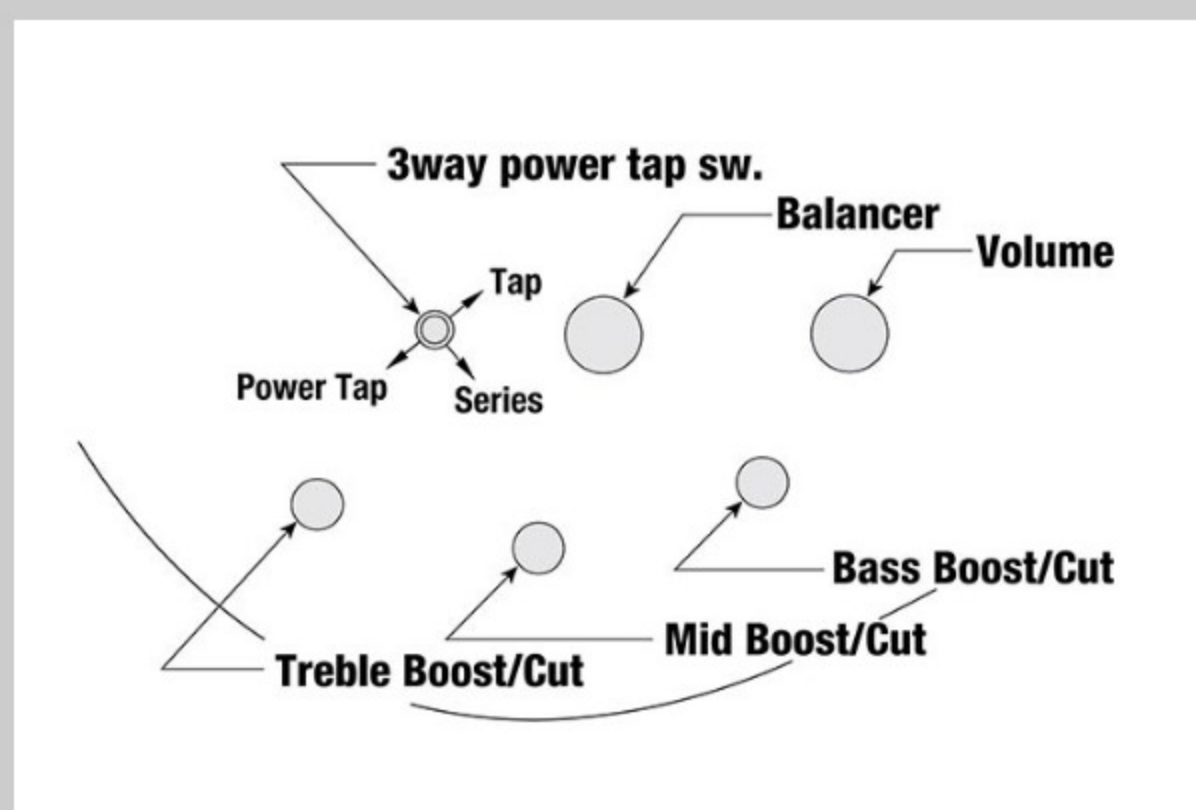

SR300EDX

COLOR VARIATION :

RGC : Rose Gold Chameleon

SPEC

SPECS

neck type	SR4 / 5pc Maple/Walnut neck
top/back/body	Nyatoh body
fretboard	Jatoba fretboard / White dot inlay
fret	Medium frets
number of frets	24
bridge	Accu-cast B500 bridge
string space	19mm
neck pickup	PowerSpan Dual Coil neck pickup (Passive)
bridge pickup	PowerSpan Dual Coil bridge pickup (Passive)
equaliser	Ibanez Custom Electronics 3-band EQ w/3-way Power Tap switch
factory tuning	1G,2D,3A,4E
strings	D'Addario® EXL165
string gauge	.045/.065/.085/.105
hardware color	Gold

NECK DIMENSIONS

Scale :	864mm/34"
a : Width	38mm at NUT
b : Width	62mm at 24F
c : Thickness	19.5mm at 1F
d : Thickness	21.5mm at 12F
Radius :	305mmR

DESCRIPTION +

CONTROLS

DESCRIPTION

+

FREQUENCY RESPONSE

DESCRIPTION