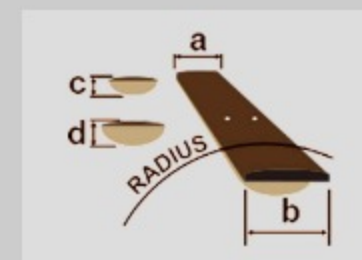

SR300EDX

COLOR VARIATION :

RGC : Rose Gold Chameleon

SPEC

SPECS

neck type	SR4 / 5pc Maple/Walnut neck
top/back/body	Nyatoh body
fretboard	Jatoba fretboard / White dot inlay
fret	Medium frets
number of frets	24
bridge	Accu-cast B500 bridge
string space	19mm
neck pickup	PowerSpan Dual Coil neck pickup (Passive)
bridge pickup	PowerSpan Dual Coil bridge pickup (Passive)
equaliser	Ibanez Custom Electronics 3-band EQ w/3-way Power Tap switch
factory tuning	1G,2D,3A,4E
strings	D'Addario® EXL165
string gauge	.045/.065/.085/.105
hardware color	Gold

NECK DIMENSIONS

Scale :	864mm/34"
a : Width	38mm at NUT
b : Width	62mm at 24F
c : Thickness	19.5mm at 1F
d : Thickness	21.5mm at 12F
Radius :	305mmR

DESCRIPTION +

CONTROLS

DESCRIPTION

+

FREQUENCY RESPONSE

DESCRIPTION