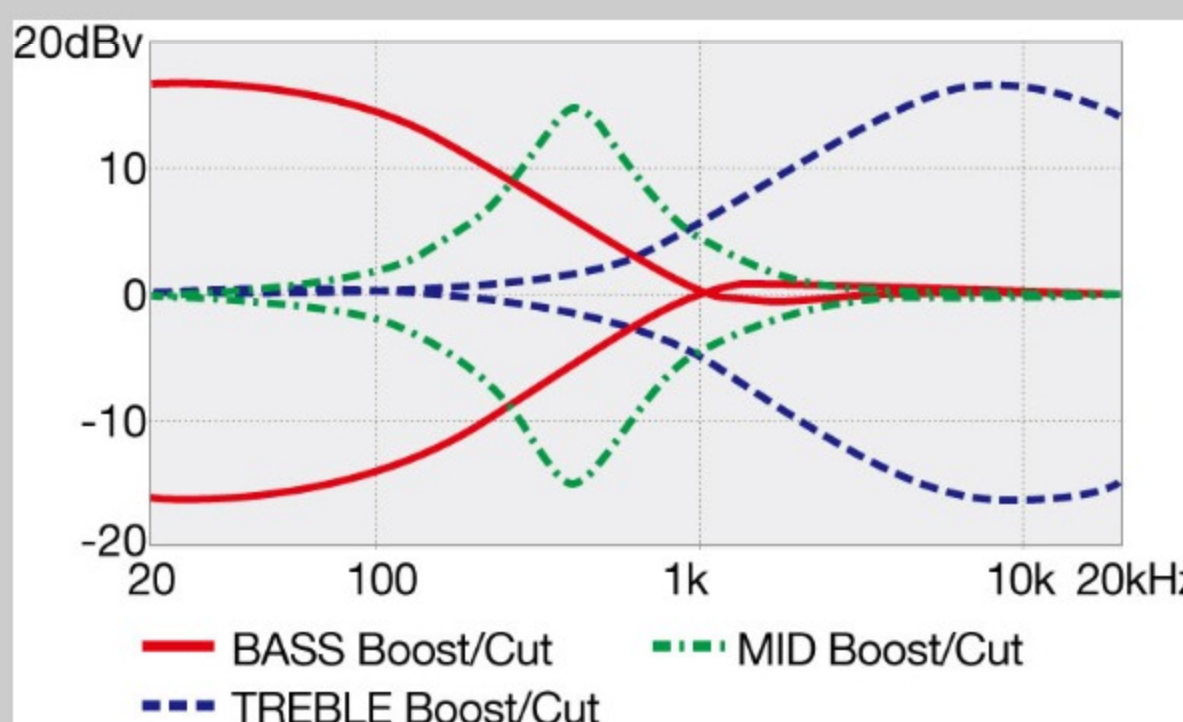

SR300EDX

COLOR VARIATION :

RGC : Rose Gold Chameleon

SPEC

SPECS

neck type	SR4 / 5pc Maple/Walnut neck
top/back/body	Nyatoh body
fretboard	Jatoba fretboard / White dot inlay
fret	Medium frets
number of frets	24
bridge	Accu-cast B500 bridge
string space	19mm
neck pickup	PowerSpan Dual Coil neck pickup (Passive)
bridge pickup	PowerSpan Dual Coil bridge pickup (Passive)
equaliser	Ibanez Custom Electronics 3-band EQ w/3-way Power Tap switch
factory tuning	1G,2D,3A,4E
strings	D'Addario® EXL165
string gauge	.045/.065/.085/.105
hardware color	Gold

NECK DIMENSIONS

Scale :	864mm/34"
a : Width	38mm at NUT
b : Width	62mm at 24F
c : Thickness	19.5mm at 1F
d : Thickness	21.5mm at 12F
Radius :	305mmR

DESCRIPTION +

CONTROLS

DESCRIPTION

+

FREQUENCY RESPONSE

DESCRIPTION