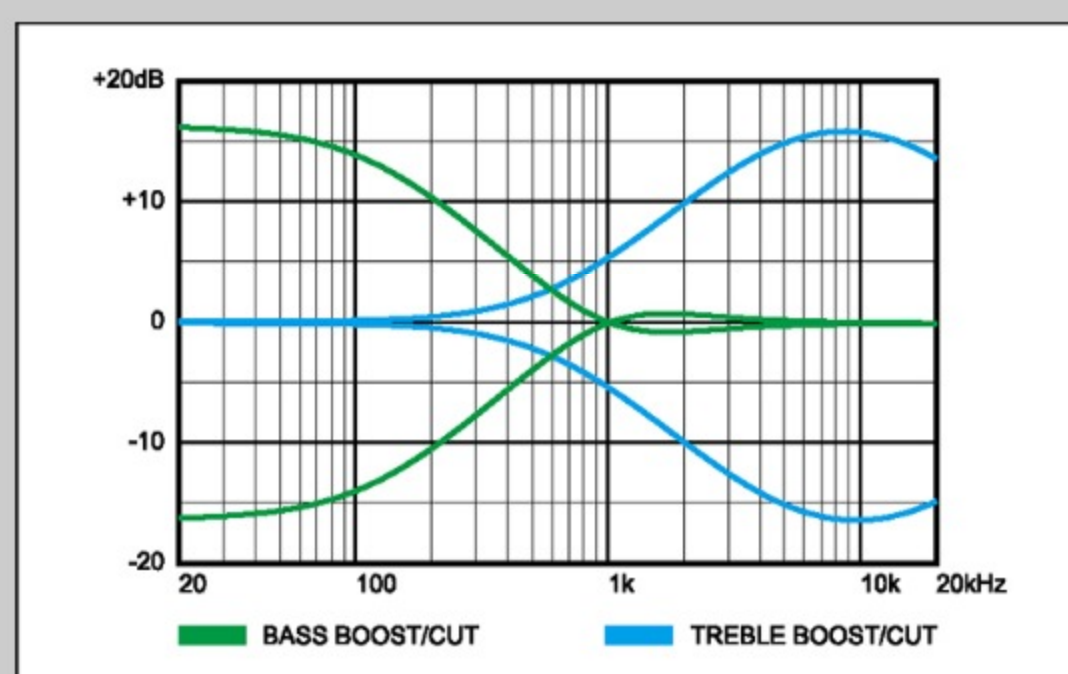

SR300EL

IPT : Iron Pewter

COLOR VARIATION :

SHARE :  

SPEC

SPEC

neck type	SR4 / 5pc Maple/Walnut neck
top/back/body	Mahogany body
fretboard	Jatoba / White dot inlay
fret	Medium frets
bridge	Accu-cast B120 bridge (19mm string spacing)
neck pickup	PowerSpan Dual Coil neck pickup (Passive)
bridge pickup	PowerSpan Dual Coil bridge pickup (Passive)
equaliser	Ibanez Custom Electronics 3-band EQ w/3-way Power Tap switch
hardware color	Cosmo black

NECK DIMENSIONS

Scale :	864mm/34"
a : Width	38mm at NUT
b : Width	62mm at 24F
c : Thickness	19.5mm at 1F
d : Thickness	21.5mm at 12F
Radius :	305mmR

CONTROLS

FREQUENCY RESPONSE

OTHERS

Recommended Case WB200C