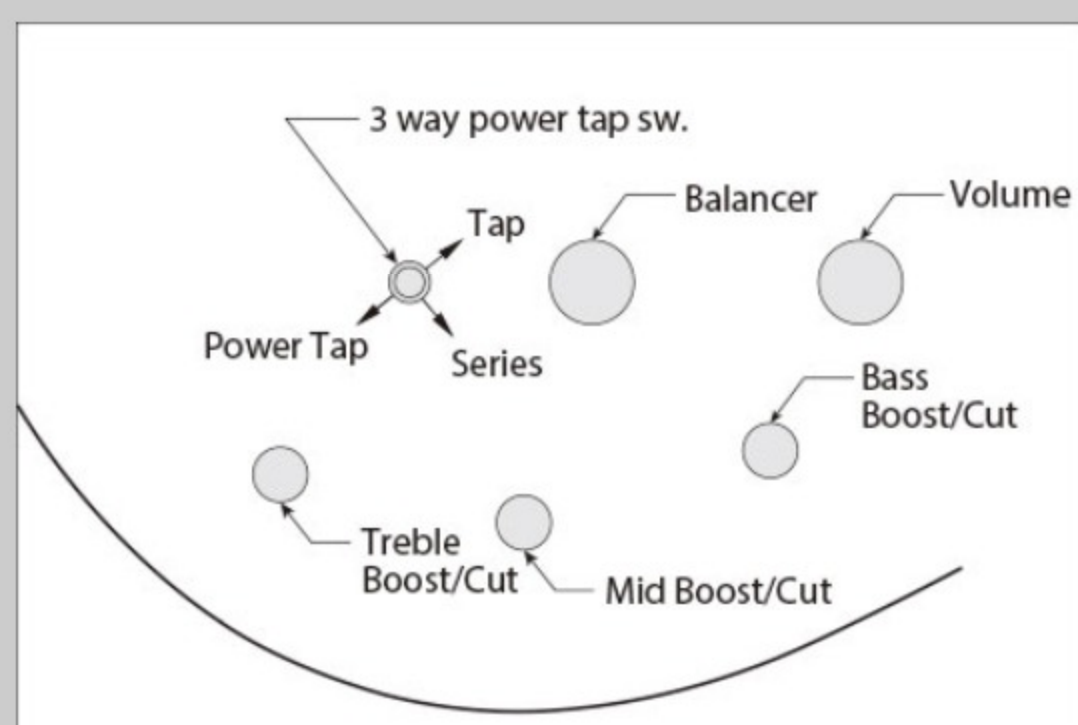

SR300EL

IPT : Iron Pewter

COLOR VARIATION :

SHARE :  

SPEC

SPEC

neck type	SR4 / 5pc Maple/Walnut neck
top/back/body	Mahogany body
fretboard	Jatoba / White dot inlay
fret	Medium frets
bridge	Accu-cast B120 bridge (19mm string spacing)
neck pickup	PowerSpan Dual Coil neck pickup (Passive)
bridge pickup	PowerSpan Dual Coil bridge pickup (Passive)
equaliser	Ibanez Custom Electronics 3-band EQ w/3-way Power Tap switch
hardware color	Cosmo black

NECK DIMENSIONS

Scale :	864mm/34"
a : Width	38mm at NUT
b : Width	62mm at 24F
c : Thickness	19.5mm at 1F
d : Thickness	21.5mm at 12F
Radius :	305mmR

CONTROLS

FREQUENCY RESPONSE

OTHERS

Recommended Case WB200C