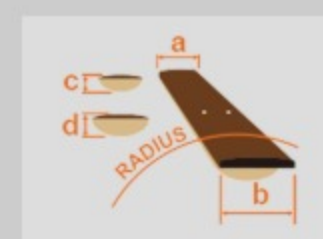

SR300EL

IPT : Iron Pewter

COLOR VARIATION :

SHARE :  

SPEC

SPEC

neck type	SR4 / 5pc Maple/Walnut neck
top/back/body	Mahogany body
fretboard	Jatoba / White dot inlay
fret	Medium frets
bridge	Accu-cast B120 bridge (19mm string spacing)
neck pickup	PowerSpan Dual Coil neck pickup (Passive)
bridge pickup	PowerSpan Dual Coil bridge pickup (Passive)
equaliser	Ibanez Custom Electronics 3-band EQ w/3-way Power Tap switch
hardware color	Cosmo black

NECK DIMENSIONS

Scale :	864mm/34"
a : Width	38mm at NUT
b : Width	62mm at 24F
c : Thickness	19.5mm at 1F
d : Thickness	21.5mm at 12F
Radius :	305mmR

CONTROLS

FREQUENCY RESPONSE

OTHERS

Recommended Case WB200C