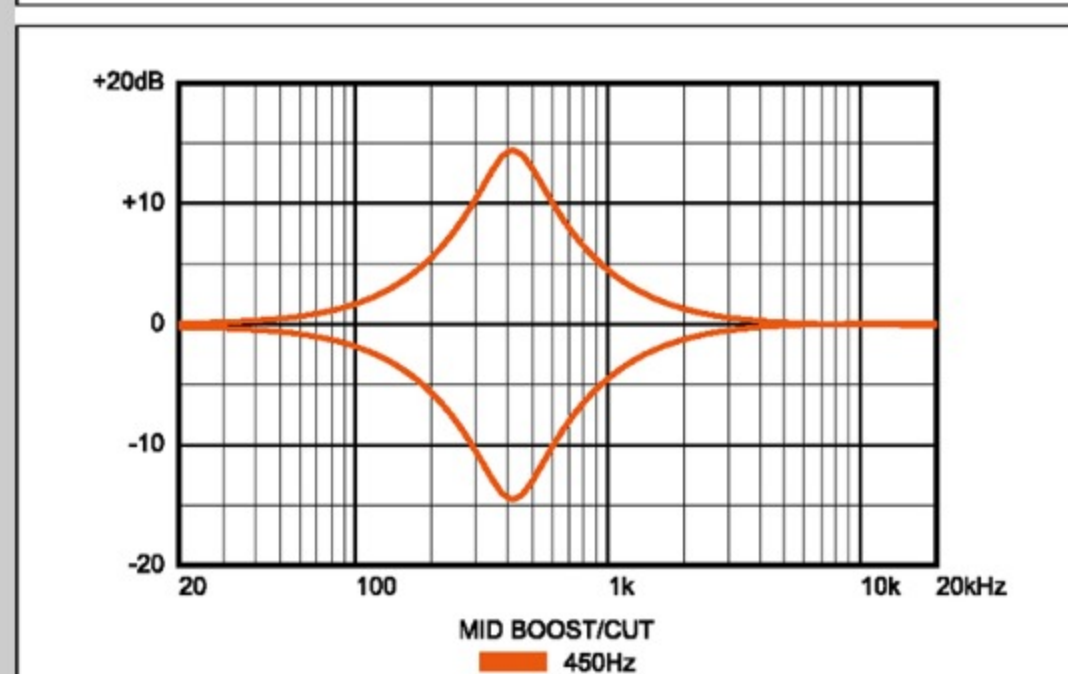

SR300EL

IPT : Iron Pewter

COLOR VARIATION :

SHARE :  

SPEC

SPEC

neck type	SR4 / 5pc Maple/Walnut neck
top/back/body	Mahogany body
fretboard	Jatoba / White dot inlay
fret	Medium frets
bridge	Accu-cast B120 bridge (19mm string spacing)
neck pickup	PowerSpan Dual Coil neck pickup (Passive)
bridge pickup	PowerSpan Dual Coil bridge pickup (Passive)
equaliser	Ibanez Custom Electronics 3-band EQ w/3-way Power Tap switch
hardware color	Cosmo black

NECK DIMENSIONS

Scale :	864mm/34"
a : Width	38mm at NUT
b : Width	62mm at 24F
c : Thickness	19.5mm at 1F
d : Thickness	21.5mm at 12F
Radius :	305mmR

CONTROLS

FREQUENCY RESPONSE

OTHERS

Recommended Case WB200C