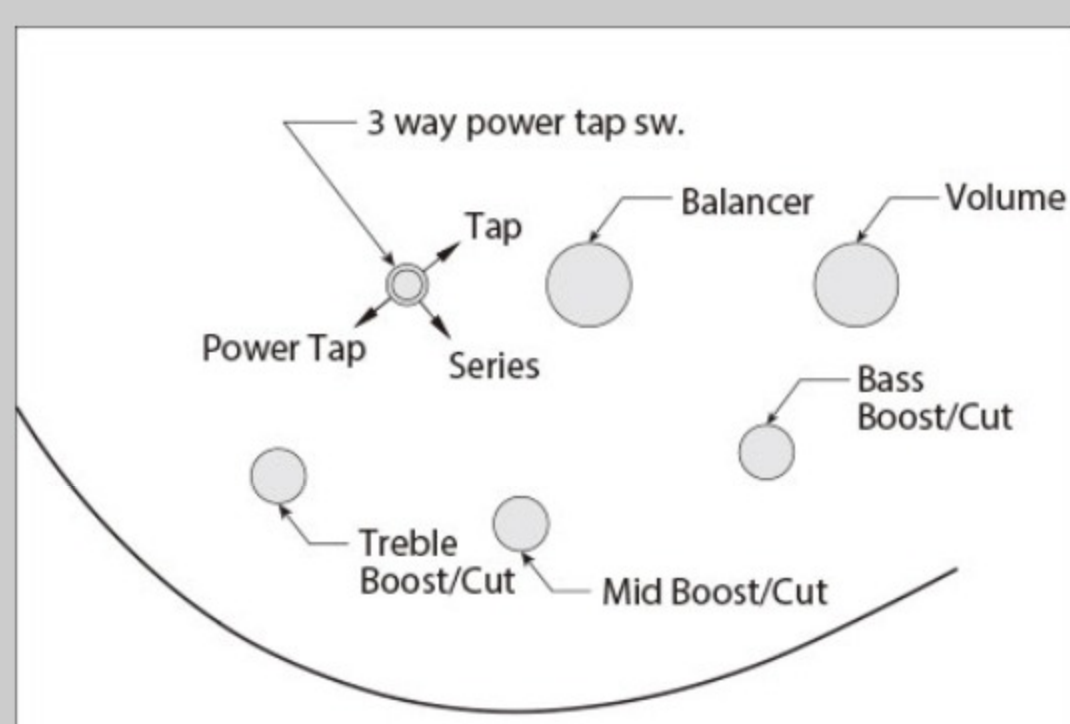

SR300EL

IPT : Iron Pewter

COLOR VARIATION :

SHARE :  

SPEC

SPEC

neck type	SR4 / 5pc Maple/Walnut neck
top/back/body	Nyatoh body
fretboard	Jatoba fretboard / White dot inlay
fret	Medium frets
number of frets	24
bridge	Accu-cast B120 bridge
string space	19mm
neck pickup	PowerSpan Dual Coil neck pickup (Passive)
bridge pickup	PowerSpan Dual Coil bridge pickup (Passive)
equaliser	Ibanez Custom Electronics 3-band EQ w/ 3-way Power Tap switch
factory tuning	1G,2D,3A,4E
strings	D'Addario®
string gauge	.045/.065/.085/.105
nut	Plastic
hardware color	Cosmo black

NECK DIMENSIONS

Scale :	864mm/34"
a : Width	38mm at NUT
b : Width	62mm at 24F
c : Thickness	19.5mm at 1F
d : Thickness	21.5mm at 12F
Radius :	305mmR

CONTROLS

FREQUENCY RESPONSE

OTHERS

Recommended Case WB250C