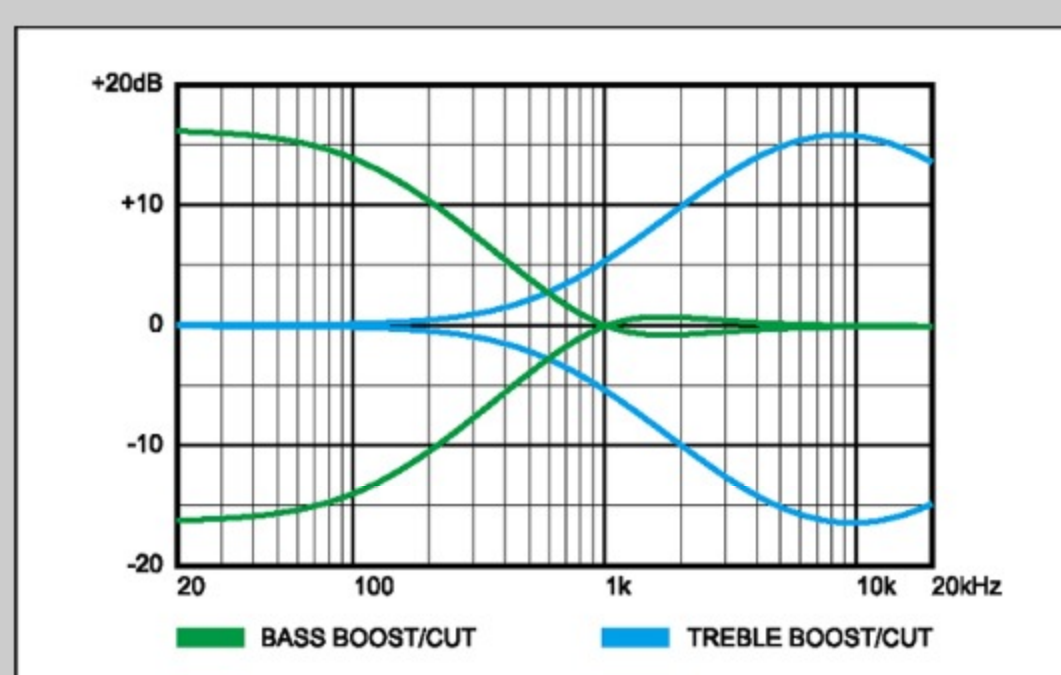

SR300EL

IPT : Iron Pewter

COLOR VARIATION :

SHARE :  

SPEC

SPEC

neck type	SR4 / 5pc Maple/Walnut neck
top/back/body	Nyatoh body
fretboard	Jatoba fretboard / White dot inlay
fret	Medium frets
number of frets	24
bridge	Accu-cast B120 bridge
string space	19mm
neck pickup	PowerSpan Dual Coil neck pickup (Passive)
bridge pickup	PowerSpan Dual Coil bridge pickup (Passive)
equaliser	Ibanez Custom Electronics 3-band EQ w/ 3-way Power Tap switch
factory tuning	1G,2D,3A,4E
strings	D'Addario®
string gauge	.045/.065/.085/.105
nut	Plastic
hardware color	Cosmo black

NECK DIMENSIONS

Scale :	864mm/34"
a : Width	38mm at NUT
b : Width	62mm at 24F
c : Thickness	19.5mm at 1F
d : Thickness	21.5mm at 12F
Radius :	305mmR

CONTROLS

FREQUENCY RESPONSE

OTHERS

Recommended Case WB250C