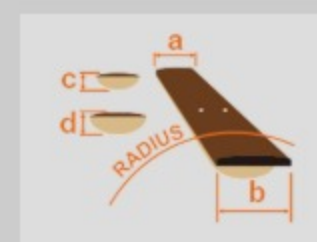

SR300EL

IPT : Iron Pewter

COLOR VARIATION :

SHARE :  

SPEC

SPEC

neck type	SR4 / 5pc Maple/Walnut neck
top/back/body	Nyatoh body
fretboard	Jatoba fretboard / White dot inlay
fret	Medium frets
number of frets	24
bridge	Accu-cast B120 bridge
string space	19mm
neck pickup	PowerSpan Dual Coil neck pickup (Passive)
bridge pickup	PowerSpan Dual Coil bridge pickup (Passive)
equaliser	Ibanez Custom Electronics 3-band EQ w/ 3-way Power Tap switch
factory tuning	1G,2D,3A,4E
strings	D'Addario®
string gauge	.045/.065/.085/.105
nut	Plastic
hardware color	Cosmo black

NECK DIMENSIONS

Scale :	864mm/34"
a : Width	38mm at NUT
b : Width	62mm at 24F
c : Thickness	19.5mm at 1F
d : Thickness	21.5mm at 12F
Radius :	305mmR

CONTROLS

FREQUENCY RESPONSE

OTHERS

Recommended Case WB250C