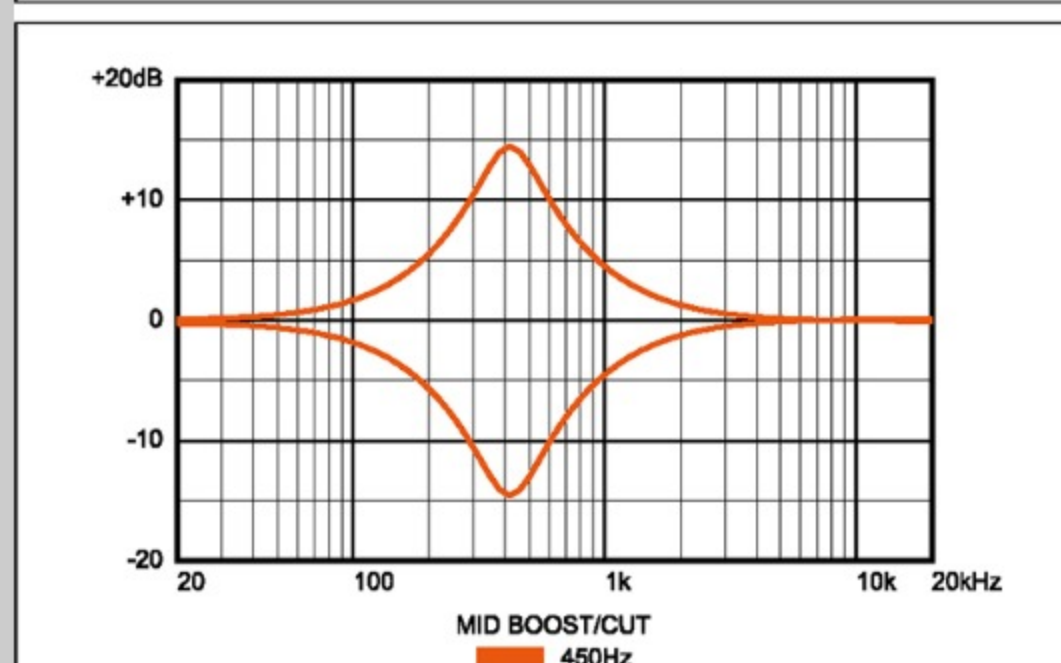

SR300EL

IPT : Iron Pewter

COLOR VARIATION :

SHARE :  

SPEC

SPEC

neck type	SR4 / 5pc Maple/Walnut neck
top/back/body	Nyatoh body
fretboard	Jatoba fretboard / White dot inlay
fret	Medium frets
number of frets	24
bridge	Accu-cast B120 bridge
string space	19mm
neck pickup	PowerSpan Dual Coil neck pickup (Passive)
bridge pickup	PowerSpan Dual Coil bridge pickup (Passive)
equaliser	Ibanez Custom Electronics 3-band EQ w/ 3-way Power Tap switch
factory tuning	1G,2D,3A,4E
strings	D'Addario®
string gauge	.045/.065/.085/.105
nut	Plastic
hardware color	Cosmo black

NECK DIMENSIONS

Scale :	864mm/34"
a : Width	38mm at NUT
b : Width	62mm at 24F
c : Thickness	19.5mm at 1F
d : Thickness	21.5mm at 12F
Radius :	305mmR

CONTROLS

FREQUENCY RESPONSE

OTHERS

Recommended Case WB250C