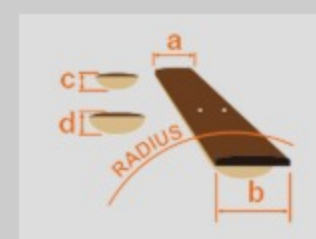

SR305E

IPT : Iron Pewter

COLOR VARIATION :

SHARE :  

SPEC

SPEC

neck type	SR5 / 5pc Maple/Walnut neck
top/back/body	Nyatoh body
fretboard	Jatoba / White dot inlay
fret	Medium frets
bridge	Accu-cast B125 bridge
string space	16.5mm
neck pickup	PowerSpan Dual Coil neck pickup (Passive)
bridge pickup	PowerSpan Dual Coil bridge pickup (Passive)
equaliser	Ibanez Custom Electronics 3-band EQ w/3-way Power Tap switch
hardware color	Cosmo black

NECK DIMENSIONS

Scale :	864mm/34"
a : Width	45mm at NUT
b : Width	68mm at 24F
c : Thickness	19.5mm at 1F
d : Thickness	21.5mm at 12F
Radius :	305mmR

CONTROLS

FREQUENCY RESPONSE

OTHERS

Recommended Case WB250C