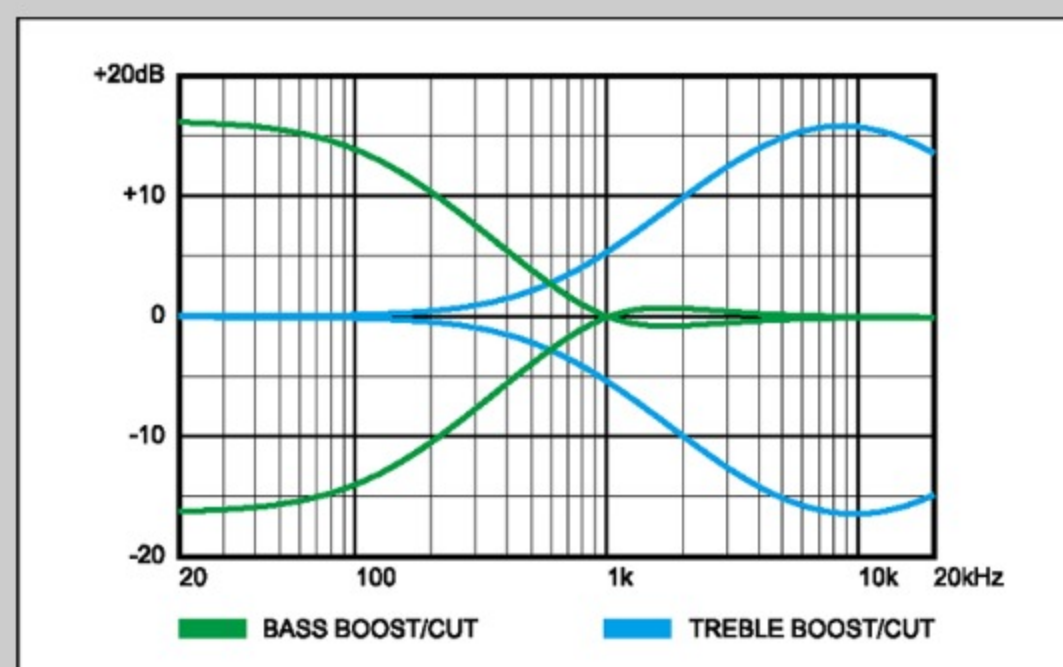

SR305E

IPT : Iron Pewter

COLOR VARIATION :

SHARE :  

SPEC

SPEC

neck type	SR5 / 5pc Maple/Walnut neck
top/back/body	Nyatoh body
fretboard	Jatoba / White dot inlay
fret	Medium frets
bridge	Accu-cast B125 bridge
string space	16.5mm
neck pickup	PowerSpan Dual Coil neck pickup (Passive)
bridge pickup	PowerSpan Dual Coil bridge pickup (Passive)
equaliser	Ibanez Custom Electronics 3-band EQ w/3-way Power Tap switch
hardware color	Cosmo black

NECK DIMENSIONS

Scale :	864mm/34"
a : Width	45mm at NUT
b : Width	68mm at 24F
c : Thickness	19.5mm at 1F
d : Thickness	21.5mm at 12F
Radius :	305mmR

CONTROLS

FREQUENCY RESPONSE

OTHERS

Recommended Case WB250C