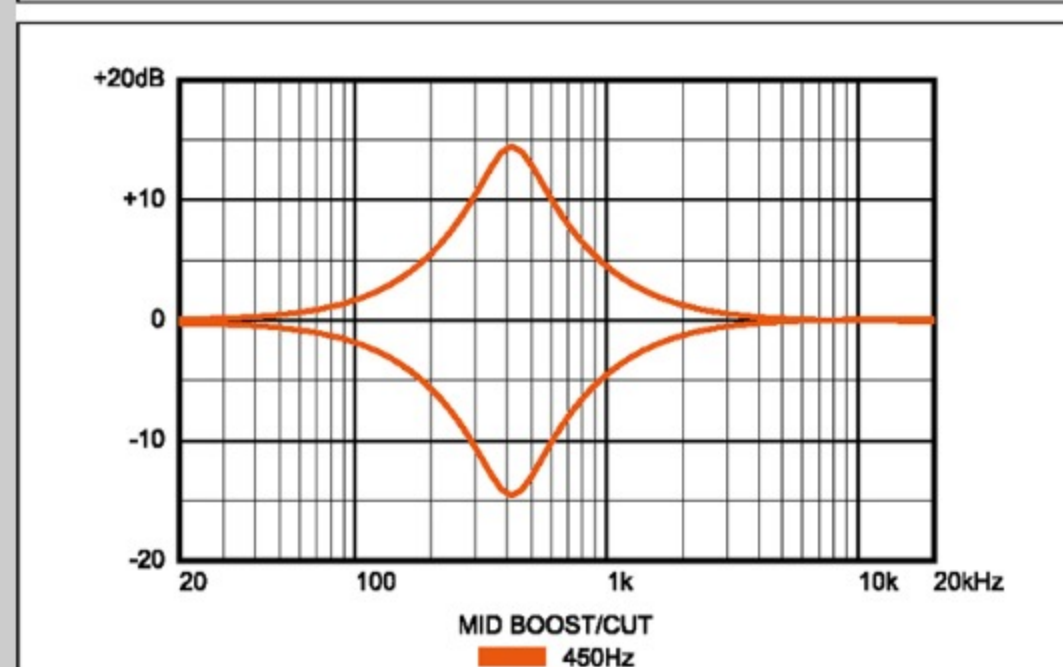

SR305E

IPT : Iron Pewter

COLOR VARIATION :

SHARE :  

SPEC

SPEC

neck type	SR5 / 5pc Maple/Walnut neck
top/back/body	Nyatoh body
fretboard	Jatoba / White dot inlay
fret	Medium frets
bridge	Accu-cast B125 bridge
string space	16.5mm
neck pickup	PowerSpan Dual Coil neck pickup (Passive)
bridge pickup	PowerSpan Dual Coil bridge pickup (Passive)
equaliser	Ibanez Custom Electronics 3-band EQ w/3-way Power Tap switch
hardware color	Cosmo black

NECK DIMENSIONS

Scale :	864mm/34"
a : Width	45mm at NUT
b : Width	68mm at 24F
c : Thickness	19.5mm at 1F
d : Thickness	21.5mm at 12F
Radius :	305mmR

CONTROLS

FREQUENCY RESPONSE

OTHERS

Recommended Case WB250C