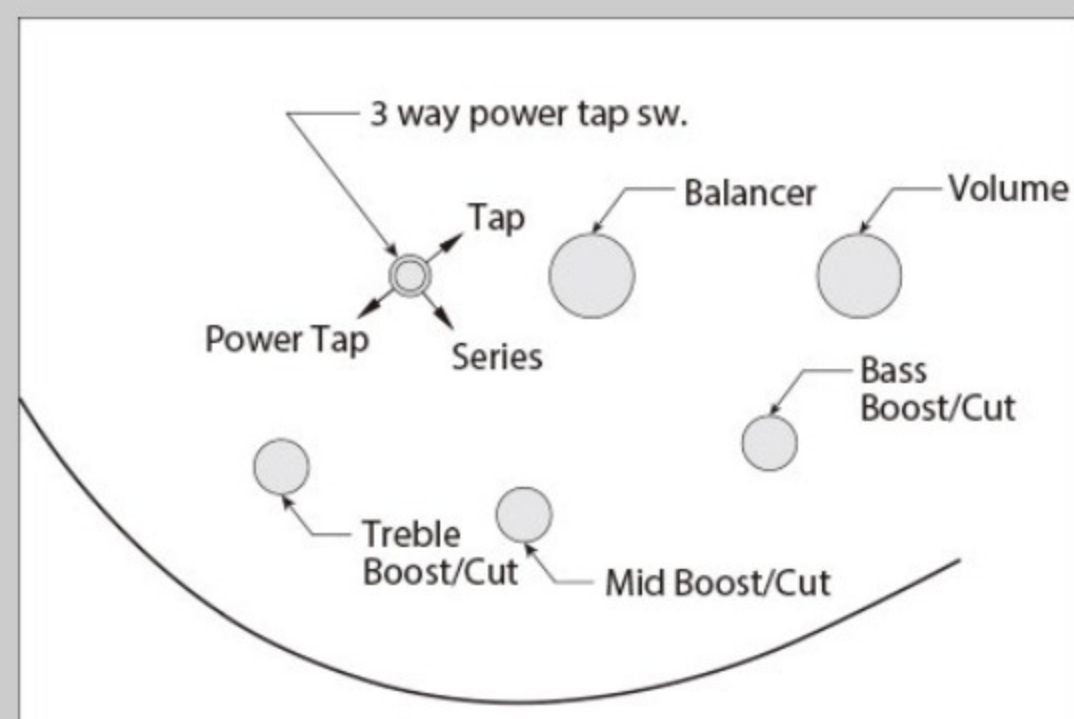

SR305E

IPT : Iron Pewter

COLOR VARIATION :

SHARE :  

SPEC

SPEC

neck type	SR5 / 5pc Maple/Walnut neck
top/back/body	Nyatoh body
fretboard	Jatoba / White dot inlay
fret	Medium frets
bridge	Accu-cast B125 bridge
string space	16.5mm
neck pickup	PowerSpan Dual Coil neck pickup (Passive)
bridge pickup	PowerSpan Dual Coil bridge pickup (Passive)
equaliser	Ibanez Custom Electronics 3-band EQ w/3-way Power Tap switch
hardware color	Cosmo black

NECK DIMENSIONS

Scale :	864mm/34"
a : Width	45mm at NUT
b : Width	68mm at 24F
c : Thickness	19.5mm at 1F
d : Thickness	21.5mm at 12F
Radius :	305mmR

CONTROLS

FREQUENCY RESPONSE

OTHERS

Recommended Case WB250C