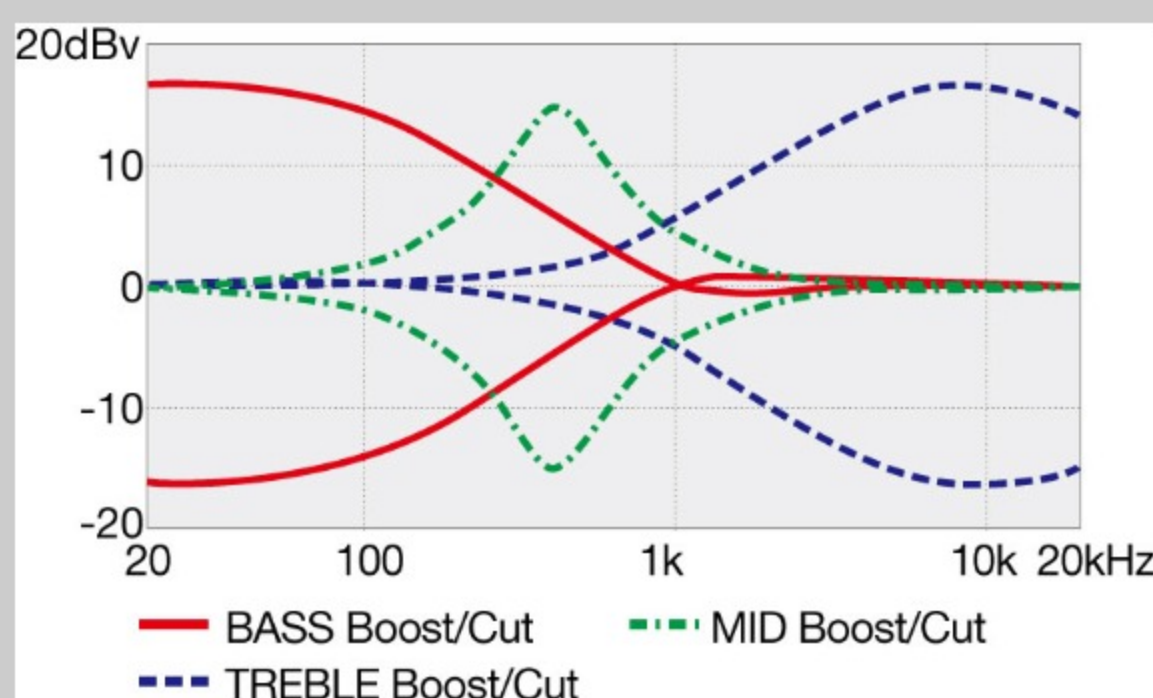

SR305E

SR

COLOR VARIATION :

PW : Pearl White

SHARE :

SPEC

SPECS

neck type	SR5 / 5pc Maple/Walnut neck
top/back/body	Nyatoh body
fretboard	Jatoba fretboard / White dot inlay
fret	Medium frets
bridge	Accu-cast B125 bridge
string space	16.5mm
neck pickup	PowerSpan Dual Coil neck pickup (Passive)
bridge pickup	PowerSpan Dual Coil bridge pickup (Passive)
equaliser	Ibanez Custom Electronics 3-band EQ w/3-way Power Tap switch
factory tuning	1G,2D,3A,4E,5B
strings	D'Addario® EXL165 + .130
string gauge	.045/.065/.085/.105/.130
hardware color	Cosmo black

NECK DIMENSIONS

Scale :	864mm/34"
a : Width	45mm at NUT
b : Width	68mm at 24F
c : Thickness	19.5mm at 1F
d : Thickness	21.5mm at 12F
Radius :	305mmR

DESCRIPTION +

CONTROLS

DESCRIPTION

+

FREQUENCY RESPONSE

DESCRIPTION