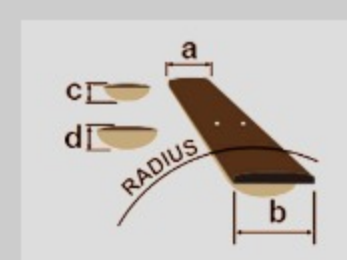

SR305E

SR

COLOR VARIATION :

PW : Pearl White

SHARE :

SPEC

SPECS

neck type	SR5 / 5pc Maple/Walnut neck
top/back/body	Nyatoh body
fretboard	Jatoba fretboard / White dot inlay
fret	Medium frets
bridge	Accu-cast B125 bridge
string space	16.5mm
neck pickup	PowerSpan Dual Coil neck pickup (Passive)
bridge pickup	PowerSpan Dual Coil bridge pickup (Passive)
equaliser	Ibanez Custom Electronics 3-band EQ w/3-way Power Tap switch
factory tuning	1G,2D,3A,4E,5B
strings	D'Addario® EXL165 + .130
string gauge	.045/.065/.085/.105/.130
hardware color	Cosmo black

NECK DIMENSIONS

Scale :	864mm/34"
a : Width	45mm at NUT
b : Width	68mm at 24F
c : Thickness	19.5mm at 1F
d : Thickness	21.5mm at 12F
Radius :	305mmR

DESCRIPTION +

CONTROLS

DESCRIPTION

+

FREQUENCY RESPONSE

DESCRIPTION