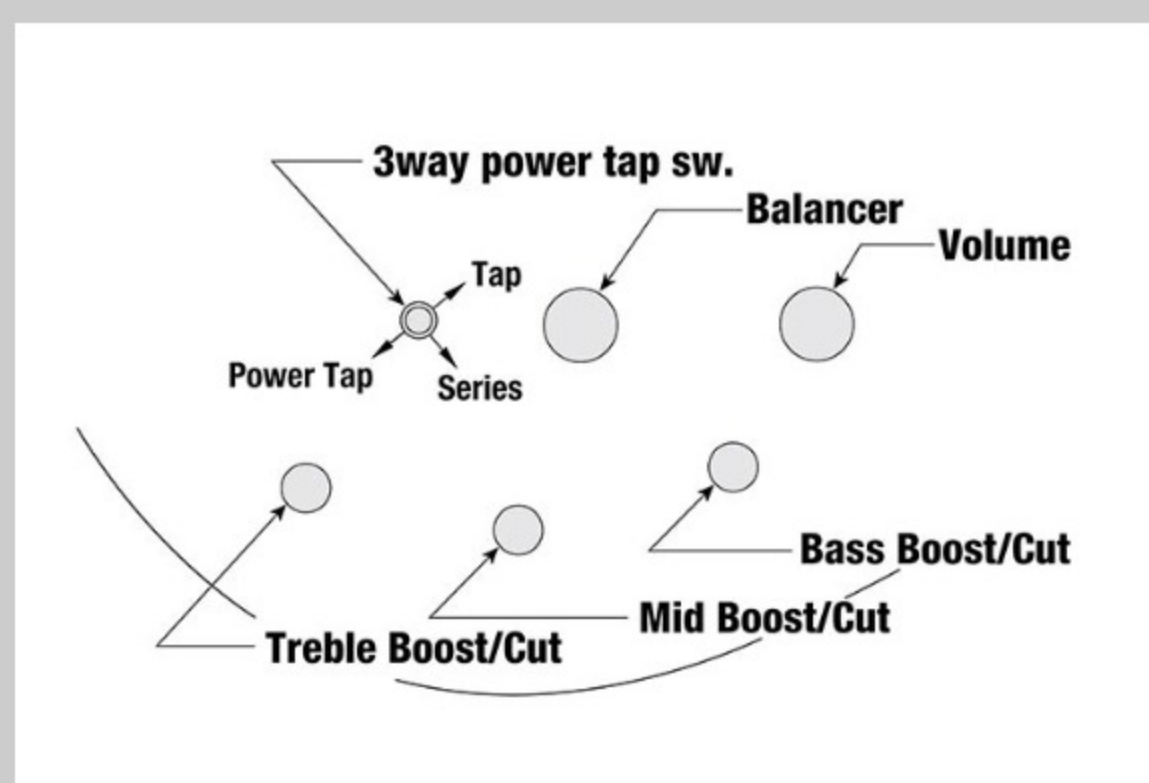

SR305E

SR

COLOR VARIATION :

PW : Pearl White

SHARE :

SPEC

SPECS

neck type	SR5 / 5pc Maple/Walnut neck
top/back/body	Nyatoh body
fretboard	Jatoba fretboard / White dot inlay
fret	Medium frets
bridge	Accu-cast B125 bridge
string space	16.5mm
neck pickup	PowerSpan Dual Coil neck pickup (Passive)
bridge pickup	PowerSpan Dual Coil bridge pickup (Passive)
equaliser	Ibanez Custom Electronics 3-band EQ w/3-way Power Tap switch
factory tuning	1G,2D,3A,4E,5B
strings	D'Addario® EXL165 + .130
string gauge	.045/.065/.085/.105/.130
hardware color	Cosmo black

NECK DIMENSIONS

Scale :	864mm/34"
a : Width	45mm at NUT
b : Width	68mm at 24F
c : Thickness	19.5mm at 1F
d : Thickness	21.5mm at 12F
Radius :	305mmR

DESCRIPTION +

CONTROLS

DESCRIPTION

+

FREQUENCY RESPONSE

DESCRIPTION