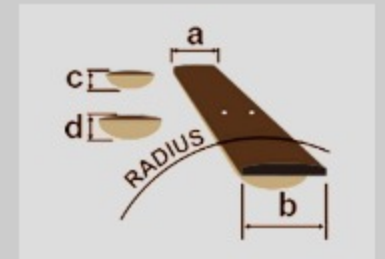

SR305E

COLOR VARIATION :

CUB : Cerulean Aura Burst

SPEC

SPECS

neck type	SR5 / 5pc Maple/Walnut neck
top/back/body	Nyatoh body
fretboard	Jatoba fretboard / White dot inlay
fret	Medium frets
number of frets	24
bridge	Accu-cast B125 bridge
string space	16.5mm
neck pickup	PowerSpan Dual Coil neck pickup (Passive)
bridge pickup	PowerSpan Dual Coil bridge pickup (Passive)
equaliser	Ibanez Custom Electronics 3-band EQ w/3-way Power Tap switch
factory tuning	1G,2D,3A,4E,5B
strings	D'Addario® EXL165 + .130
string gauge	.045/.065/.085/.105/.130
hardware color	Cosmo black

NECK DIMENSIONS

Scale :	864mm/34"
a : Width	45mm at NUT
b : Width	68mm at 24F
c : Thickness	19.5mm at 1F
d : Thickness	21.5mm at 12F
Radius :	305mmR

DESCRIPTION +

CONTROLS

DESCRIPTION

+

FREQUENCY RESPONSE

DESCRIPTION