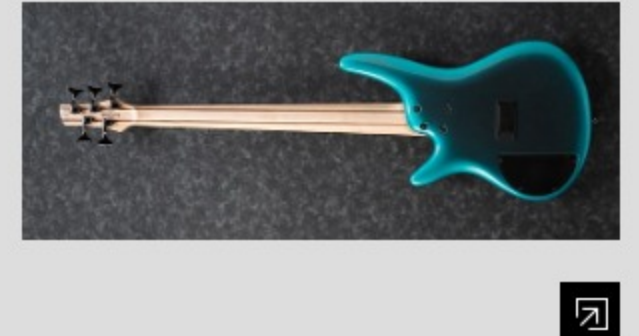

SR305E

COLOR VARIATION :

CUB : Cerulean Aura Burst

SPEC

SPECS

neck type	SR5 / 5pc Maple/Walnut neck
top/back/body	Nyatoh body
fretboard	Jatoba fretboard / White dot inlay
fret	Medium frets
number of frets	24
bridge	Accu-cast B125 bridge
string space	16.5mm
neck pickup	PowerSpan Dual Coil neck pickup (Passive)
bridge pickup	PowerSpan Dual Coil bridge pickup (Passive)
equaliser	Ibanez Custom Electronics 3-band EQ w/3-way Power Tap switch
factory tuning	1G,2D,3A,4E,5B
strings	D'Addario® EXL165 + .130
string gauge	.045/.065/.085/.105/.130
hardware color	Cosmo black

NECK DIMENSIONS

Scale :	864mm/34"
a : Width	45mm at NUT
b : Width	68mm at 24F
c : Thickness	19.5mm at 1F
d : Thickness	21.5mm at 12F
Radius :	305mmR

DESCRIPTION +

CONTROLS

DESCRIPTION

+

FREQUENCY RESPONSE

DESCRIPTION