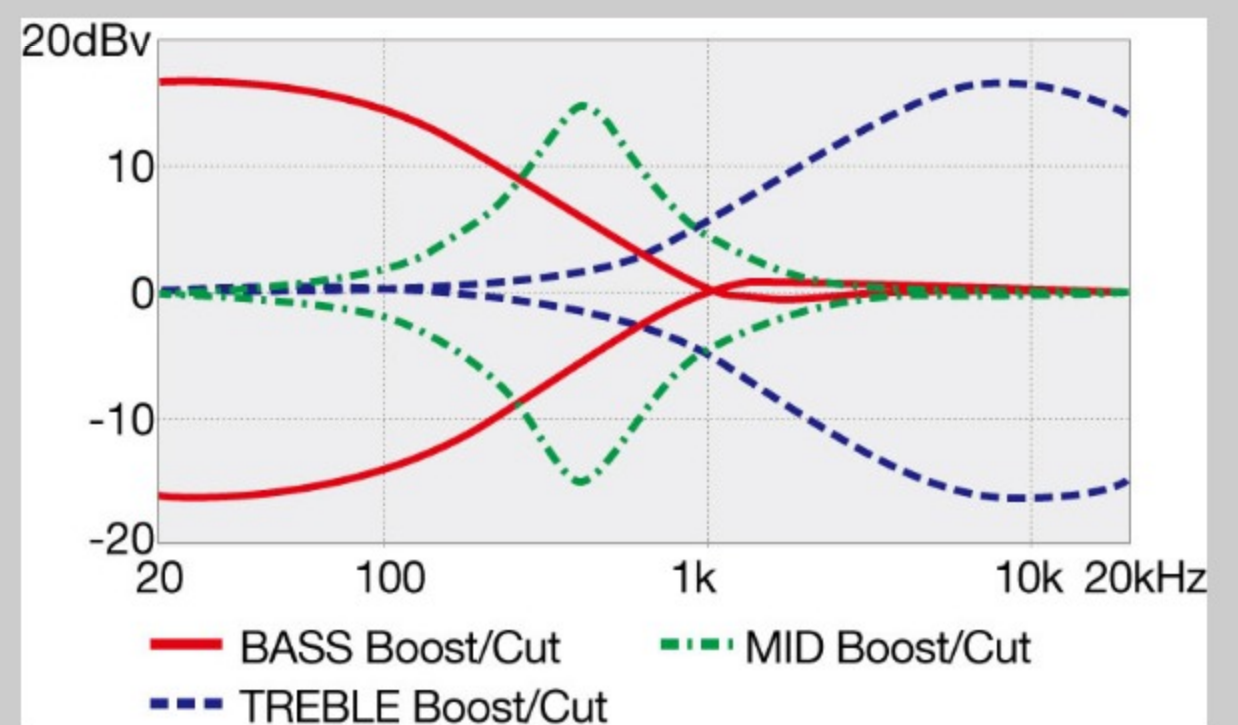

SR305E

COLOR VARIATION :

CUB : Cerulean Aura Burst

SPEC

SPECS

neck type	SR5 / 5pc Maple/Walnut neck
top/back/body	Nyatoh body
fretboard	Jatoba fretboard / White dot inlay
fret	Medium frets
number of frets	24
bridge	Accu-cast B125 bridge
string space	16.5mm
neck pickup	PowerSpan Dual Coil neck pickup (Passive)
bridge pickup	PowerSpan Dual Coil bridge pickup (Passive)
equaliser	Ibanez Custom Electronics 3-band EQ w/3-way Power Tap switch
factory tuning	1G,2D,3A,4E,5B
strings	D'Addario® EXL165 + .130
string gauge	.045/.065/.085/.105/.130
hardware color	Cosmo black

NECK DIMENSIONS

Scale :	864mm/34"
a : Width	45mm at NUT
b : Width	68mm at 24F
c : Thickness	19.5mm at 1F
d : Thickness	21.5mm at 12F
Radius :	305mmR

DESCRIPTION +

CONTROLS

DESCRIPTION

+

FREQUENCY RESPONSE

DESCRIPTION