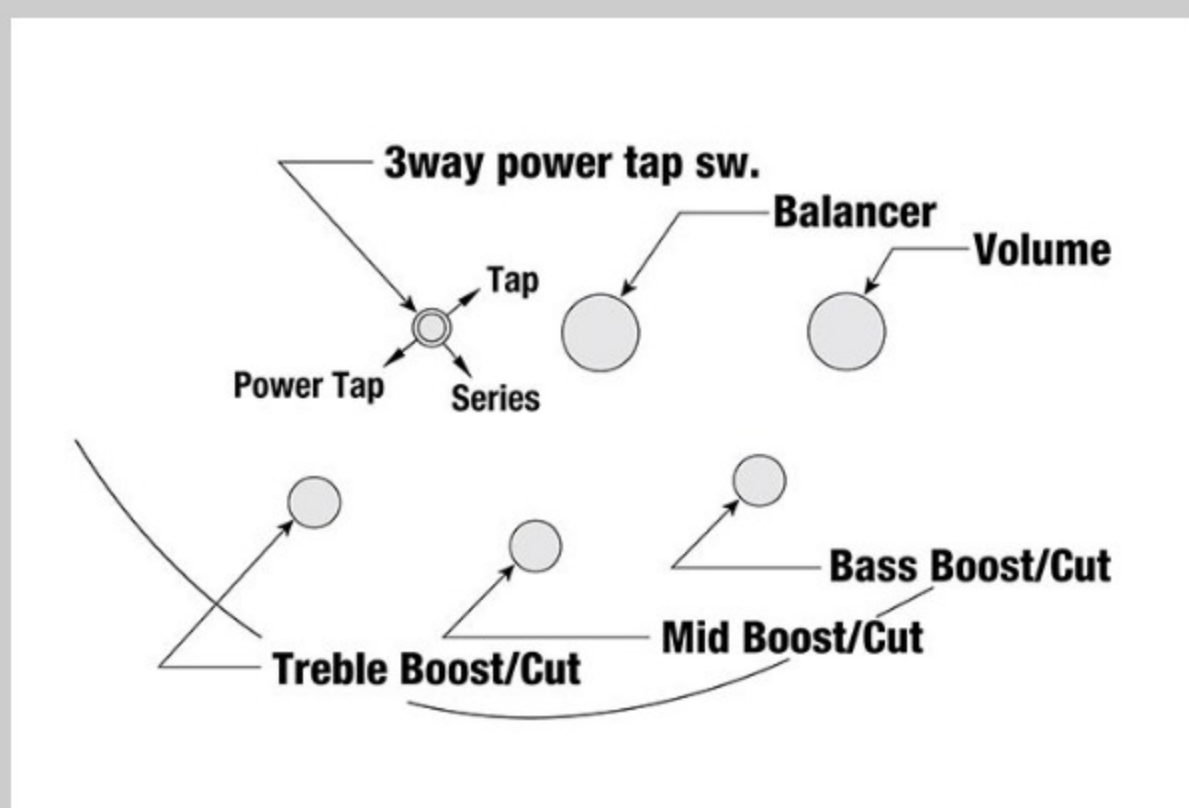

SR305E

COLOR VARIATION :

CUB : Cerulean Aura Burst

SPEC

SPECS

neck type	SR5 / 5pc Maple/Walnut neck
top/back/body	Nyatoh body
fretboard	Jatoba fretboard / White dot inlay
fret	Medium frets
number of frets	24
bridge	Accu-cast B125 bridge
string space	16.5mm
neck pickup	PowerSpan Dual Coil neck pickup (Passive)
bridge pickup	PowerSpan Dual Coil bridge pickup (Passive)
equaliser	Ibanez Custom Electronics 3-band EQ w/3-way Power Tap switch
factory tuning	1G,2D,3A,4E,5B
strings	D'Addario® EXL165 + .130
string gauge	.045/.065/.085/.105/.130
hardware color	Cosmo black

NECK DIMENSIONS

Scale :	864mm/34"
a : Width	45mm at NUT
b : Width	68mm at 24F
c : Thickness	19.5mm at 1F
d : Thickness	21.5mm at 12F
Radius :	305mmR

DESCRIPTION +

CONTROLS

DESCRIPTION

+

FREQUENCY RESPONSE

DESCRIPTION