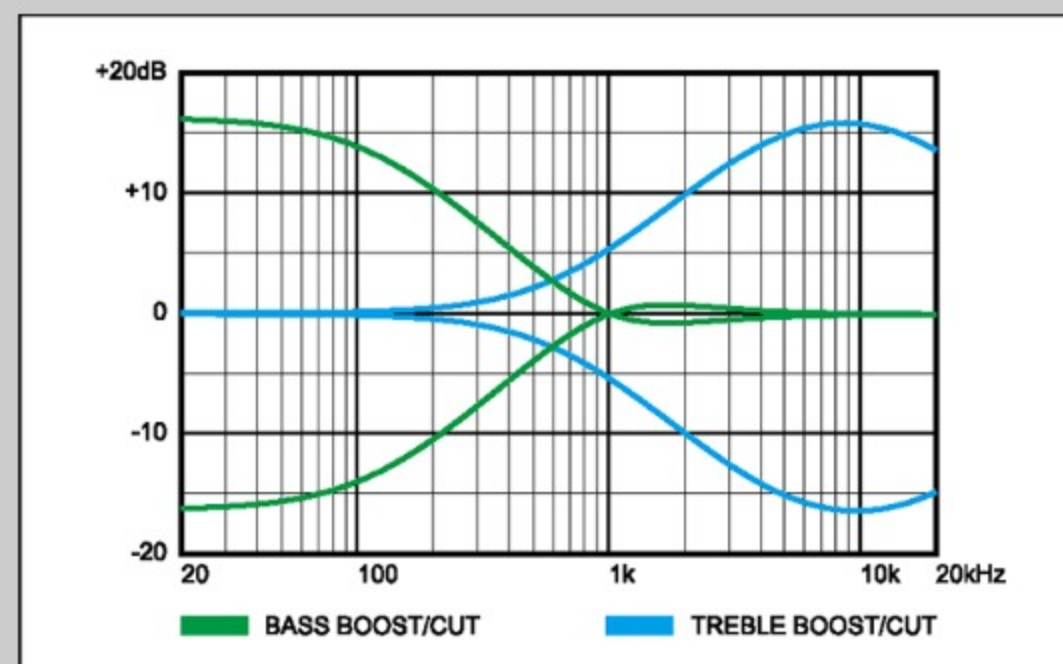

SR305EB

WK : Weathered Black

COLOR VARIATION : 

SHARE :  

SPEC

SPEC

neck type	SR5 / 5pc Maple/Walnut neck
top/back/body	Nyatoh body
fretboard	Jatoba / White dot inlay
fret	Medium frets
bridge	Accu-cast B125 bridge
string space	16.5mm
neck pickup	PowerSpan Dual Coil neck pickup (Passive)
bridge pickup	PowerSpan Dual Coil bridge pickup (Passive)
equaliser	Ibanez Custom Electronics 3-band EQ w/3-way Power Tap switch
hardware color	Black

NECK DIMENSIONS

Scale :	864mm/34"
a : Width	45mm at NUT
b : Width	68mm at 24F
c : Thickness	19.5mm at 1F
d : Thickness	21.5mm at 12F
Radius :	305mmR

CONTROLS

FREQUENCY RESPONSE

OTHERS

Recommended Case WB250C