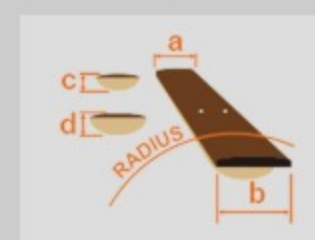

SR305EB

WK : Weathered Black

COLOR VARIATION : 

SHARE :  

SPEC

SPEC

neck type	SR5 / 5pc Maple/Walnut neck
top/back/body	Nyatoh body
fretboard	Jatoba / White dot inlay
fret	Medium frets
bridge	Accu-cast B125 bridge
string space	16.5mm
neck pickup	PowerSpan Dual Coil neck pickup (Passive)
bridge pickup	PowerSpan Dual Coil bridge pickup (Passive)
equaliser	Ibanez Custom Electronics 3-band EQ w/3-way Power Tap switch
hardware color	Black

NECK DIMENSIONS

Scale :	864mm/34"
a : Width	45mm at NUT
b : Width	68mm at 24F
c : Thickness	19.5mm at 1F
d : Thickness	21.5mm at 12F
Radius :	305mmR

CONTROLS

FREQUENCY RESPONSE

OTHERS

Recommended Case WB250C