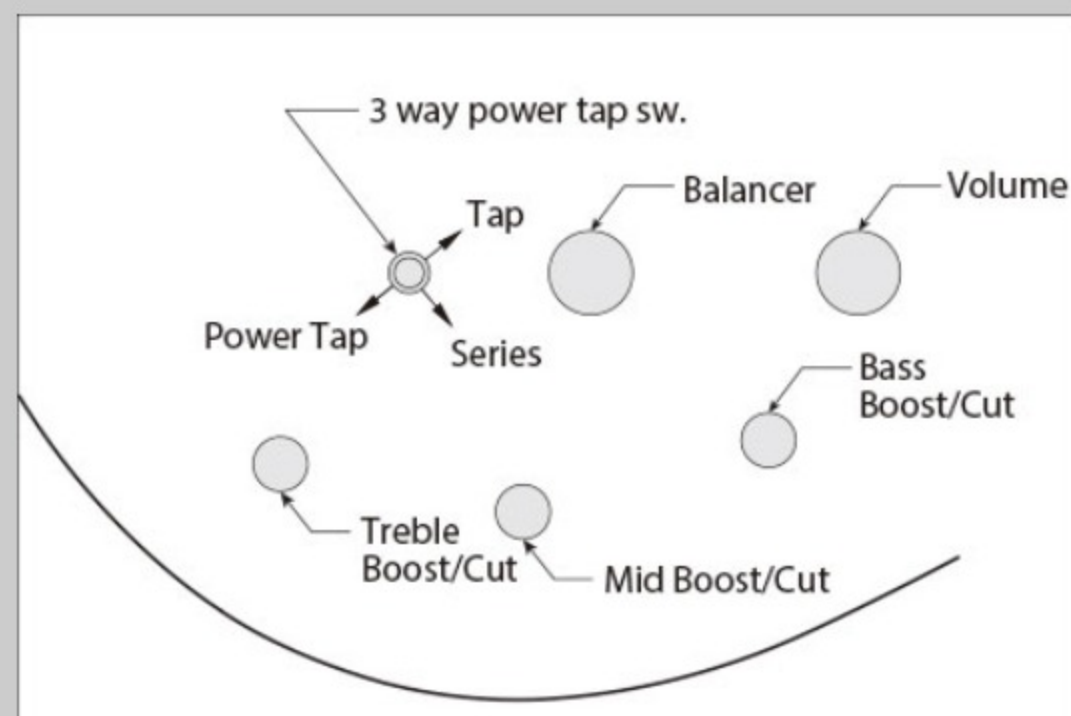

SR305EB

WK : Weathered Black

COLOR VARIATION : 

SHARE :  

SPEC

SPEC

neck type	SR5 / 5pc Maple/Walnut neck
top/back/body	Nyatoh body
fretboard	Jatoba / White dot inlay
fret	Medium frets
bridge	Accu-cast B125 bridge
string space	16.5mm
neck pickup	PowerSpan Dual Coil neck pickup (Passive)
bridge pickup	PowerSpan Dual Coil bridge pickup (Passive)
equaliser	Ibanez Custom Electronics 3-band EQ w/3-way Power Tap switch
hardware color	Black

NECK DIMENSIONS

Scale :	864mm/34"
a : Width	45mm at NUT
b : Width	68mm at 24F
c : Thickness	19.5mm at 1F
d : Thickness	21.5mm at 12F
Radius :	305mmR

CONTROLS

FREQUENCY RESPONSE

OTHERS

Recommended Case WB250C