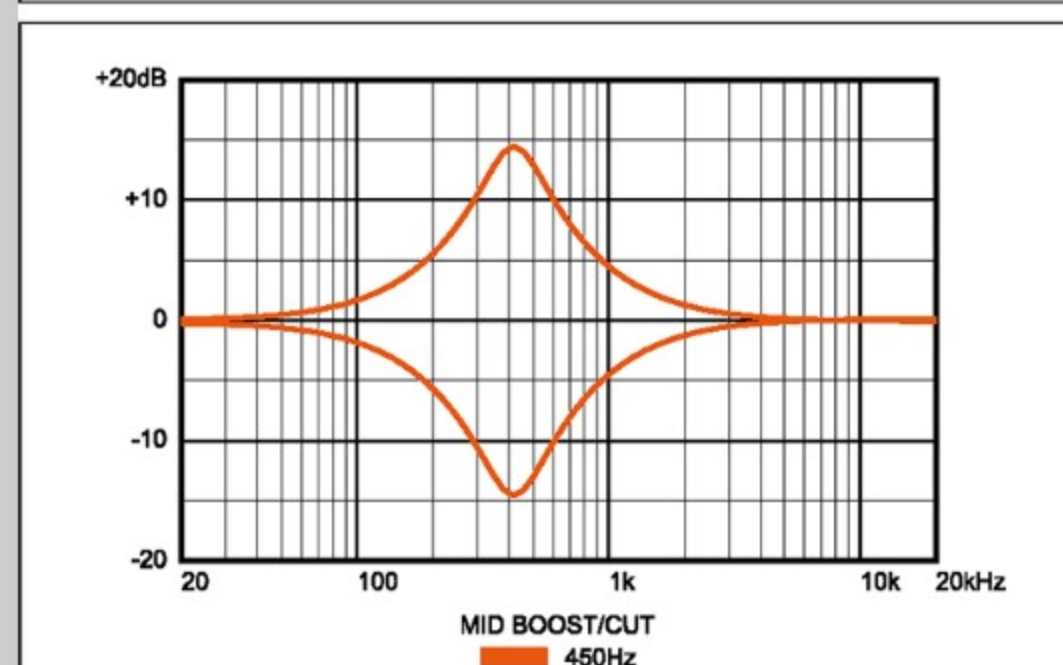

SR305EB

WK : Weathered Black

COLOR VARIATION : 

SHARE :  

SPEC

SPEC

neck type	SR5 / 5pc Maple/Walnut neck
top/back/body	Nyatoh body
fretboard	Jatoba / White dot inlay
fret	Medium frets
bridge	Accu-cast B125 bridge
string space	16.5mm
neck pickup	PowerSpan Dual Coil neck pickup (Passive)
bridge pickup	PowerSpan Dual Coil bridge pickup (Passive)
equaliser	Ibanez Custom Electronics 3-band EQ w/3-way Power Tap switch
hardware color	Black

NECK DIMENSIONS

Scale :	864mm/34"
a : Width	45mm at NUT
b : Width	68mm at 24F
c : Thickness	19.5mm at 1F
d : Thickness	21.5mm at 12F
Radius :	305mmR

CONTROLS

FREQUENCY RESPONSE

OTHERS

Recommended Case WB250C