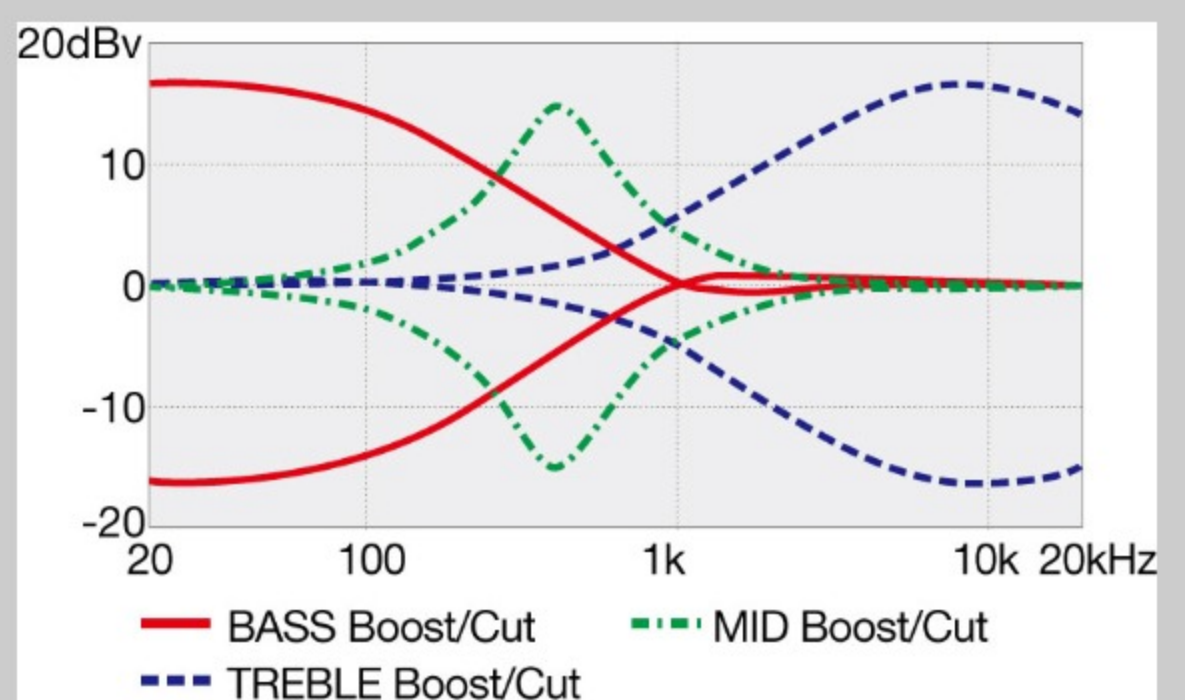

SR305EB

COLOR VARIATION :

WK : Weathered Black

SHARE :

SPEC

SPECS

neck type	SR5 / 5pc Maple/Walnut neck
top/back/body	Nyatoh body
fretboard	Jatoba fretboard / White dot inlay
fret	Medium frets
bridge	Accu-cast B125 bridge
string space	16.5mm
neck pickup	PowerSpan Dual Coil neck pickup (Passive)
bridge pickup	PowerSpan Dual Coil bridge pickup (Passive)
equaliser	Ibanez Custom Electronics 3-band EQ w/3-way Power Tap switch
factory tuning	1G,2D,3A,4E,5B
strings	D'Addario® EXL165 + .130
string gauge	.045/.065/.085/.105/.130
hardware color	Black

NECK DIMENSIONS

Scale :	864mm/34"
a : Width	45mm at NUT
b : Width	68mm at 24F
c : Thickness	19.5mm at 1F
d : Thickness	21.5mm at 12F
Radius :	305mmR

DESCRIPTION +

CONTROLS

DESCRIPTION

FREQUENCY RESPONSE

DESCRIPTION