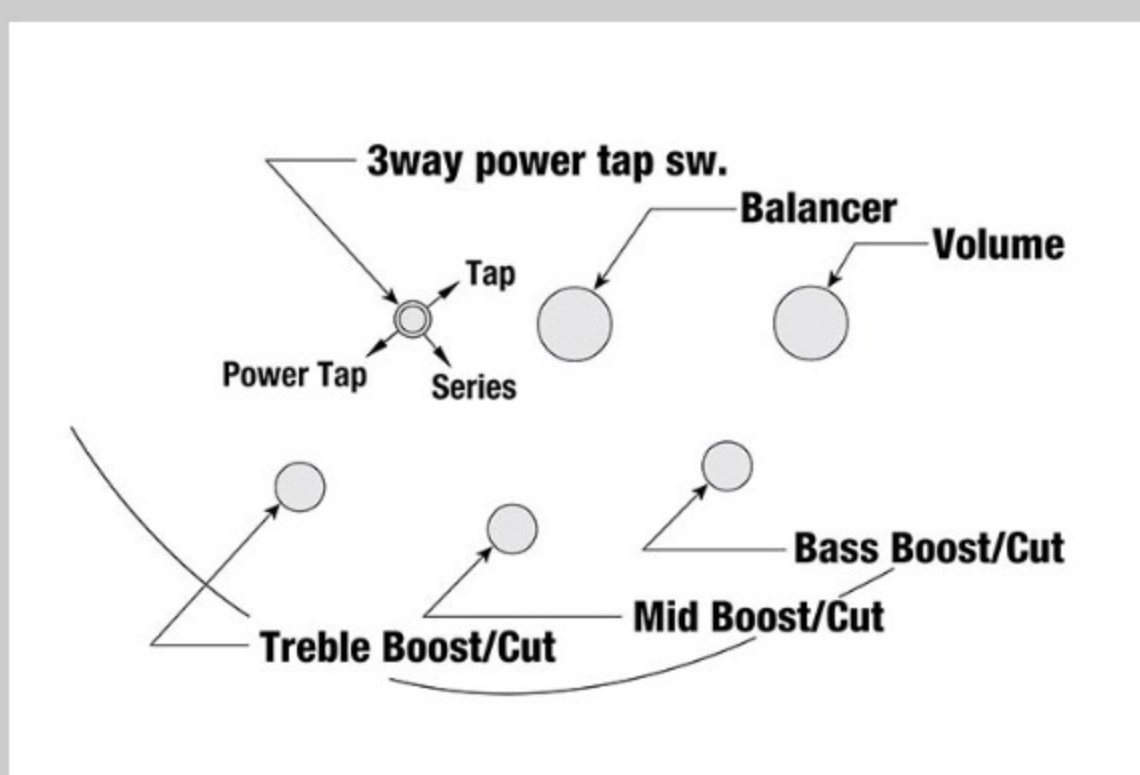

SR305EB

COLOR VARIATION :

WK : Weathered Black

SHARE :

SPEC

SPECS

neck type	SR5 / 5pc Maple/Walnut neck
top/back/body	Nyatoh body
fretboard	Jatoba fretboard / White dot inlay
fret	Medium frets
bridge	Accu-cast B125 bridge
string space	16.5mm
neck pickup	PowerSpan Dual Coil neck pickup (Passive)
bridge pickup	PowerSpan Dual Coil bridge pickup (Passive)
equaliser	Ibanez Custom Electronics 3-band EQ w/3-way Power Tap switch
factory tuning	1G,2D,3A,4E,5B
strings	D'Addario® EXL165 + .130
string gauge	.045/.065/.085/.105/.130
hardware color	Black

NECK DIMENSIONS

Scale :	864mm/34"
a : Width	45mm at NUT
b : Width	68mm at 24F
c : Thickness	19.5mm at 1F
d : Thickness	21.5mm at 12F
Radius :	305mmR

DESCRIPTION +

CONTROLS

DESCRIPTION

FREQUENCY RESPONSE

DESCRIPTION