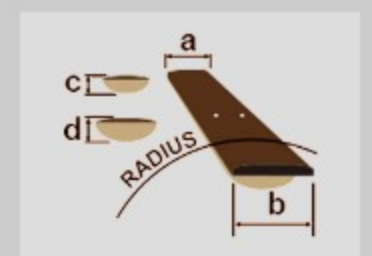

SR305EB

COLOR VARIATION :

WK : Weathered Black

SHARE :

SPEC

SPECS

neck type	SR5 / 5pc Maple/Walnut neck
top/back/body	Nyatoh body
fretboard	Jatoba fretboard / White dot inlay
fret	Medium frets
bridge	Accu-cast B125 bridge
string space	16.5mm
neck pickup	PowerSpan Dual Coil neck pickup (Passive)
bridge pickup	PowerSpan Dual Coil bridge pickup (Passive)
equaliser	Ibanez Custom Electronics 3-band EQ w/3-way Power Tap switch
factory tuning	1G,2D,3A,4E,5B
strings	D'Addario® EXL165 + .130
string gauge	.045/.065/.085/.105/.130
hardware color	Black

NECK DIMENSIONS

Scale :	864mm/34"
a : Width	45mm at NUT
b : Width	68mm at 24F
c : Thickness	19.5mm at 1F
d : Thickness	21.5mm at 12F
Radius :	305mmR

DESCRIPTION +

CONTROLS

DESCRIPTION

FREQUENCY RESPONSE

DESCRIPTION