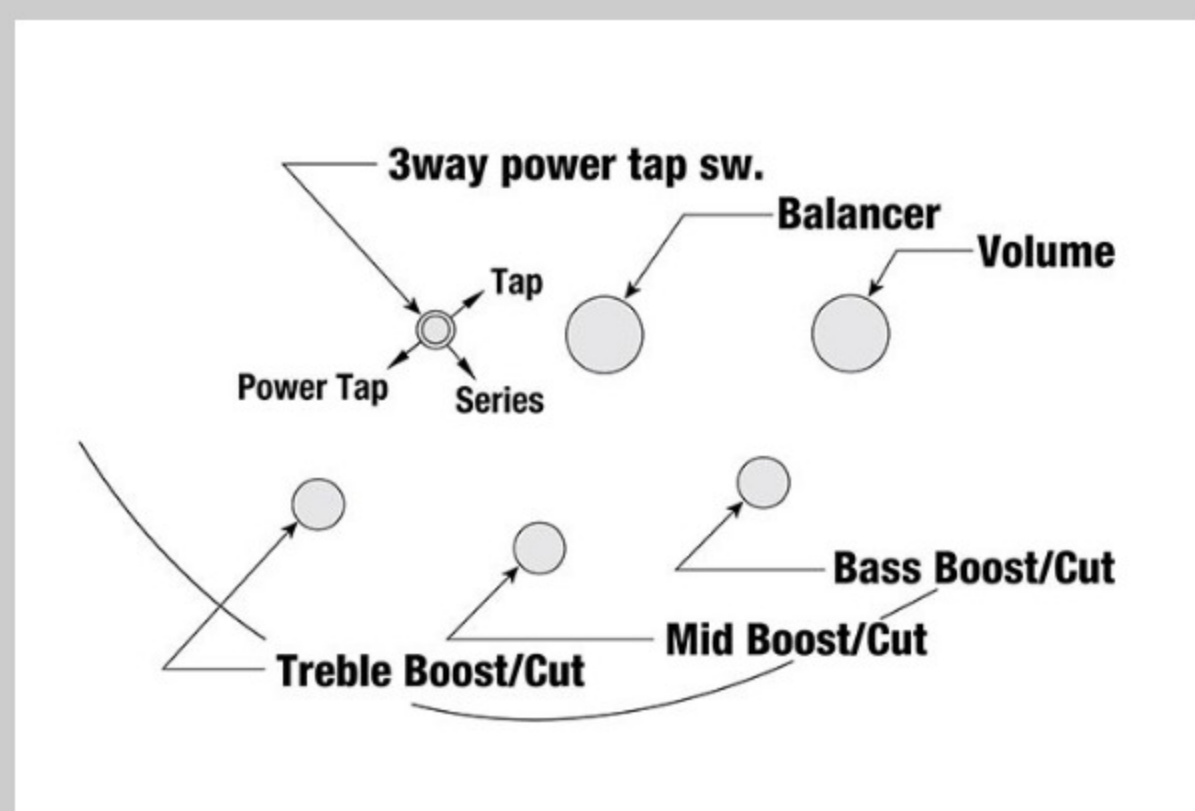

CONTROLS

DESCRIPTION

+