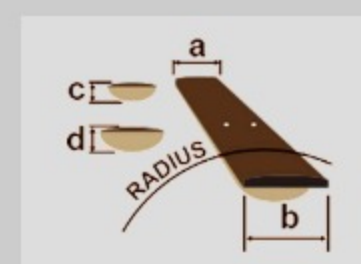

SR305EB

COLOR VARIATION :

WK : Weathered Black

SPEC

SPECS

| | |
|-----------------|--|
| neck type | SR5 / 5pc Maple/Walnut neck |
| top/back/body | Nyatoh body |
| fretboard | Jatoba fretboard / White dot inlay |
| fret | Medium frets |
| number of frets | 24 |
| bridge | Accu-cast B125 bridge |
| string space | 16.5mm |
| neck pickup | PowerSpan Dual Coil neck pickup (Passive) |
| bridge pickup | PowerSpan Dual Coil bridge pickup (Passive) |
| equaliser | Ibanez Custom Electronics 3-band EQ w/3-way Power Tap switch |
| factory tuning | 1G,2D,3A,4E,5B |
| strings | D'Addario® EXL165 + .130 |
| string gauge | .045/.065/.085/.105/.130 |
| hardware color | Black |

NECK DIMENSIONS

| | |
|---------------|---------------|
| Scale : | 864mm/34" |
| a : Width | 45mm at NUT |
| b : Width | 68mm at 24F |
| c : Thickness | 19.5mm at 1F |
| d : Thickness | 21.5mm at 12F |
| Radius : | 305mmR |