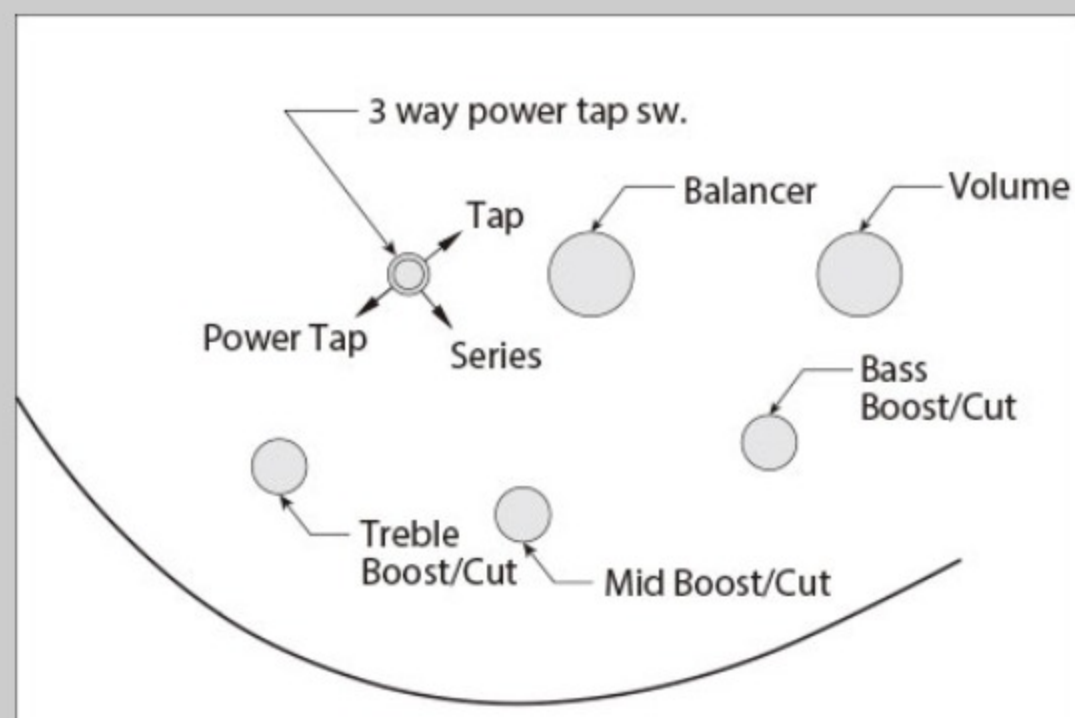

SR305EBL

WK : Weathered Black

COLOR VARIATION :

SHARE :

SPEC

SPEC

neck type	SR5 / 5pc Maple/Walnut neck
top/back/body	Nyatoh body
fretboard	Jatoba fretboard / White dot inlay
fret	Medium frets
bridge	Accu-cast B125 bridge
string space	16.5mm
neck pickup	PowerSpan Dual Coil neck pickup (Passive)
bridge pickup	PowerSpan Dual Coil bridge pickup (Passive)
equaliser	Ibanez Custom Electronics 3-band EQ w/3-way Power Tap switch
hardware color	Black

NECK DIMENSIONS

Scale :	864mm/34"
a : Width	45mm at NUT
b : Width	68mm at 24F
c : Thickness	19.5mm at 1F
d : Thickness	21.5mm at 12F
Radius :	305mmR

CONTROLS

FREQUENCY RESPONSE