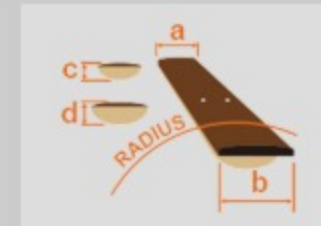

# SR305EBL

WK : Weathered Black

COLOR VARIATION :

SHARE :  

### SPEC

neck type	SR5 / 5pc Maple/Walnut neck
top/back/body	Nyatoh body
fretboard	Jatoba fretboard / White dot inlay
fret	Medium frets
bridge	Accu-cast B125 bridge
string space	16.5mm
neck pickup	PowerSpan Dual Coil neck pickup (Passive)
bridge pickup	PowerSpan Dual Coil bridge pickup (Passive)
equaliser	Ibanez Custom Electronics 3-band EQ w/3-way Power Tap switch
hardware color	Black

### NECK DIMENSIONS

Scale :	864mm/34"
a : Width	45mm at NUT
b : Width	68mm at 24F
c : Thickness	19.5mm at 1F
d : Thickness	21.5mm at 12F
Radius :	305mmR