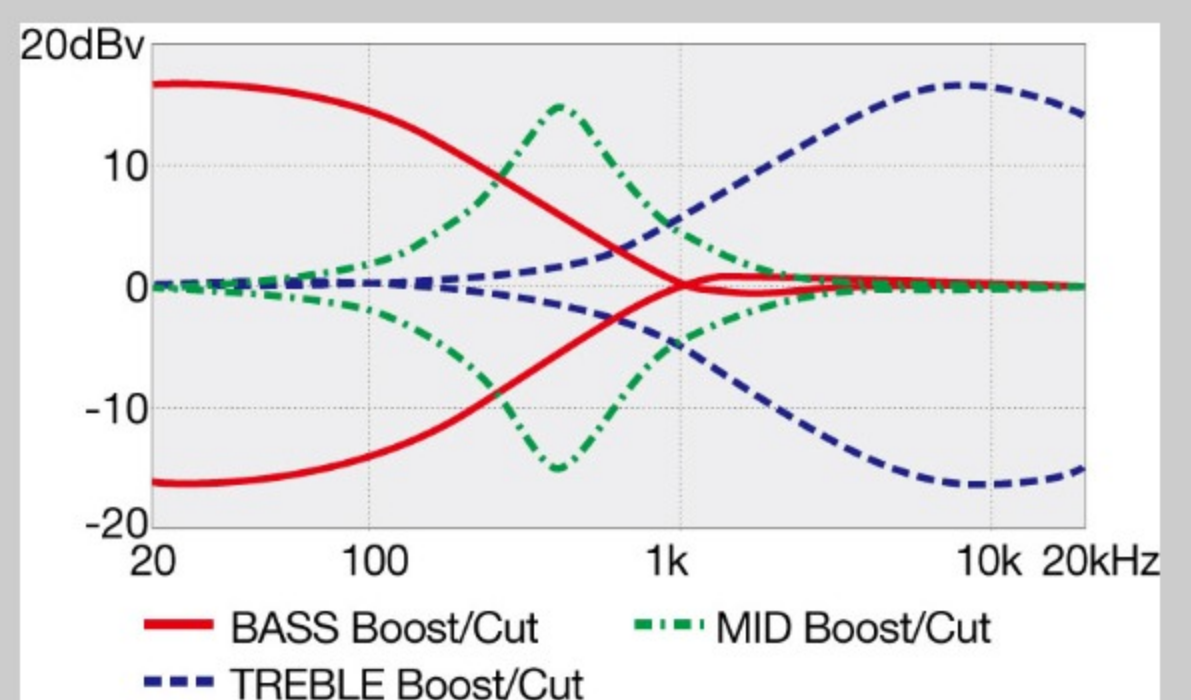

SR305EBL

COLOR VARIATION : 

WK : Weathered Black

SHARE :  

SPEC

SPECS

neck type	SR5 / 5pc Maple/Walnut neck
top/back/body	Nyatoh body
fretboard	Jatoba fretboard / White dot inlay
fret	Medium frets
number of frets	24
bridge	Accu-cast B125 bridge
string space	16.5mm
neck pickup	PowerSpan Dual Coil neck pickup (Passive)
bridge pickup	PowerSpan Dual Coil bridge pickup (Passive)
equaliser	Ibanez Custom Electronics 3-band EQ w/ 3-way Power Tap switch
factory tuning	1G,2D,3A,4E,5B
strings	D'Addario® EXL165 + .130
string gauge	.045/.065/.085/.105/.130
hardware color	Black

NECK DIMENSIONS

Scale :	864mm
a : Width	45mm at NUT
b : Width	68mm at 24F
c : Thickness	19.5mm at 1F
d : Thickness	21.5mm at 12F
Radius :	305mmR

DESCRIPTION +

CONTROLS

DESCRIPTION +

FREQUENCY RESPONSE

DESCRIPTION +