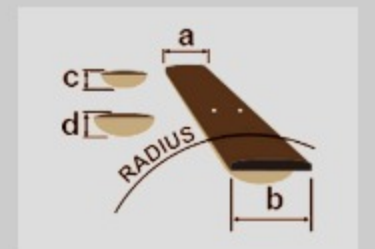

SR305EBL

COLOR VARIATION : 

WK : Weathered Black

SHARE :  

SPEC

SPECS

neck type	SR5 / 5pc Maple/Walnut neck
top/back/body	Nyatoh body
fretboard	Jatoba fretboard / White dot inlay
fret	Medium frets
number of frets	24
bridge	Accu-cast B125 bridge
string space	16.5mm
neck pickup	PowerSpan Dual Coil neck pickup (Passive)
bridge pickup	PowerSpan Dual Coil bridge pickup (Passive)
equaliser	Ibanez Custom Electronics 3-band EQ w/ 3-way Power Tap switch
factory tuning	1G,2D,3A,4E,5B
strings	D'Addario® EXL165 + .130
string gauge	.045/.065/.085/.105/.130
hardware color	Black

NECK DIMENSIONS

Scale :	864mm
a : Width	45mm at NUT
b : Width	68mm at 24F
c : Thickness	19.5mm at 1F
d : Thickness	21.5mm at 12F
Radius :	305mmR

DESCRIPTION +

CONTROLS

DESCRIPTION +

FREQUENCY RESPONSE

DESCRIPTION +