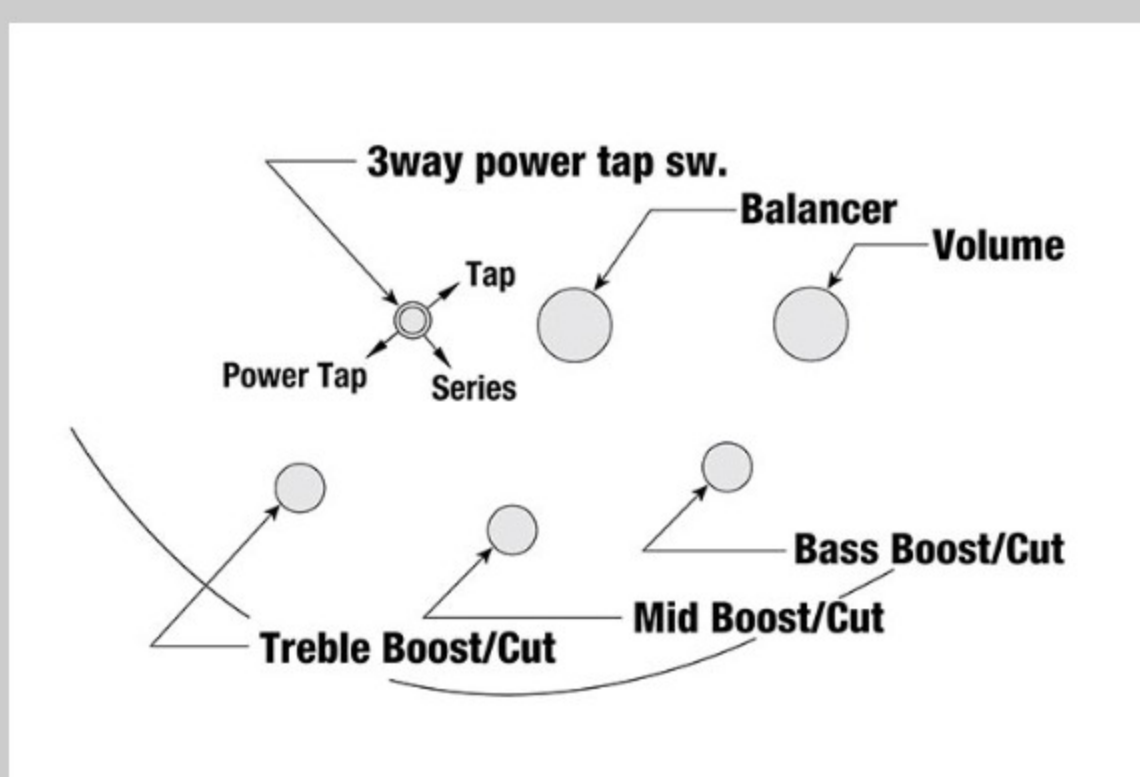

SR305EBL

COLOR VARIATION : 

WK : Weathered Black

SHARE :  

SPEC

SPECS

neck type	SR5 / 5pc Maple/Walnut neck
top/back/body	Nyatoh body
fretboard	Jatoba fretboard / White dot inlay
fret	Medium frets
number of frets	24
bridge	Accu-cast B125 bridge
string space	16.5mm
neck pickup	PowerSpan Dual Coil neck pickup (Passive)
bridge pickup	PowerSpan Dual Coil bridge pickup (Passive)
equaliser	Ibanez Custom Electronics 3-band EQ w/ 3-way Power Tap switch
factory tuning	1G,2D,3A,4E,5B
strings	D'Addario® EXL165 + .130
string gauge	.045/.065/.085/.105/.130
hardware color	Black

NECK DIMENSIONS

Scale :	864mm
a : Width	45mm at NUT
b : Width	68mm at 24F
c : Thickness	19.5mm at 1F
d : Thickness	21.5mm at 12F
Radius :	305mmR

DESCRIPTION +

CONTROLS

DESCRIPTION +

FREQUENCY RESPONSE

DESCRIPTION +