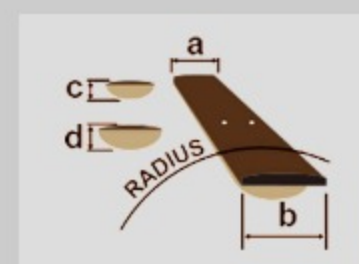

### SPECS

neck type	SR5 / 5pc Maple/Walnut neck
top/back/body	Nyatoh body
fretboard	Jatoba fretboard / White dot inlay
fret	Medium frets
number of frets	24
bridge	Accu-cast B125 bridge
string space	16.5mm
neck pickup	PowerSpan Dual Coil neck pickup (Passive)
bridge pickup	PowerSpan Dual Coil bridge pickup (Passive)
equaliser	Ibanez Custom Electronics 3-band EQ w/ 3-way Power Tap switch
factory tuning	1G,2D,3A,4E,5B
strings	D'Addario® EXL165 + .130
string gauge	.045/.065/.085/.105/.130
hardware color	Black

### NECK DIMENSIONS

Scale :	864mm/34"
a : Width	45mm at NUT
b : Width	68mm at 24F
c : Thickness	19.5mm at 1F
d : Thickness	21.5mm at 12F
Radius :	305mmR

DESCRIPTION +