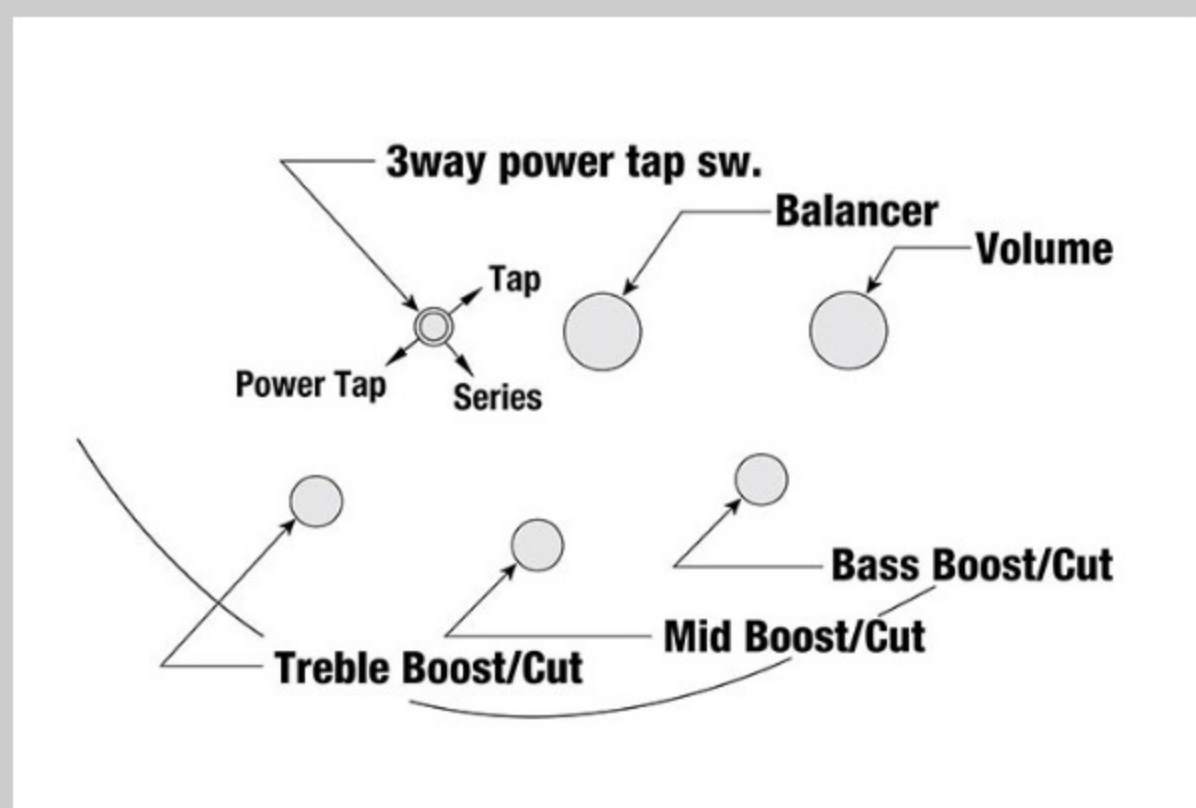

CONTROLS

DESCRIPTION +