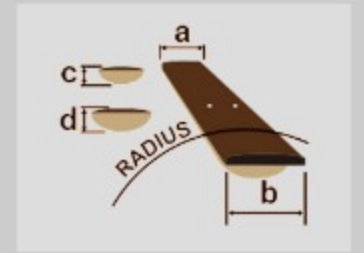

SR305EDX

COLOR VARIATION : 

RGC : Rose Gold Chameleon

SHARE :  

SPEC

SPECS

neck type	SR5 / 5pc Maple/Walnut neck
top/back/body	Nyatoh body
fretboard	Jatoba fretboard / White dot inlay
fret	Medium frets
bridge	Accu-cast B505 bridge
string space	16.5mm
neck pickup	PowerSpan Dual Coil neck pickup (Passive)
bridge pickup	PowerSpan Dual Coil bridge pickup (Passive)
equaliser	Ibanez Custom Electronics 3-band EQ w/3-way Power Tap switch
factory tuning	1G,2D,3A,4E,5B
strings	D'Addario® EXL165 + .130
string gauge	.045/.065/.085/.105/.130
hardware color	Gold

NECK DIMENSIONS

Scale :	864mm/34"
a : Width	45mm at NUT
b : Width	68mm at 24F
c : Thickness	19.5mm at 1F
d : Thickness	21.5mm at 12F
Radius :	305mmR

DESCRIPTION +

CONTROLS

DESCRIPTION +

FREQUENCY RESPONSE

DESCRIPTION +