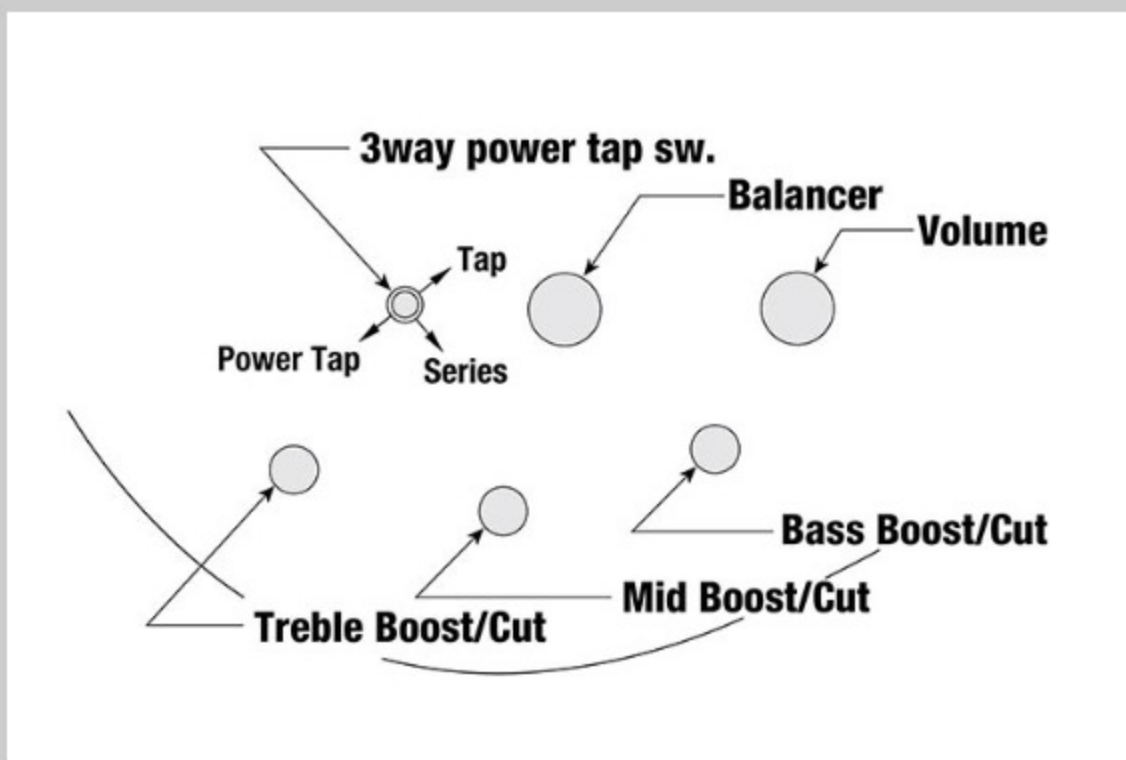

SR305EDX

COLOR VARIATION : 

RGC : Rose Gold Chameleon

SHARE :  

SPEC

SPECS

neck type	SR5 / 5pc Maple/Walnut neck
top/back/body	Nyatoh body
fretboard	Jatoba fretboard / White dot inlay
fret	Medium frets
bridge	Accu-cast B505 bridge
string space	16.5mm
neck pickup	PowerSpan Dual Coil neck pickup (Passive)
bridge pickup	PowerSpan Dual Coil bridge pickup (Passive)
equaliser	Ibanez Custom Electronics 3-band EQ w/3-way Power Tap switch
factory tuning	1G,2D,3A,4E,5B
strings	D'Addario® EXL165 + .130
string gauge	.045/.065/.085/.105/.130
hardware color	Gold

NECK DIMENSIONS

Scale :	864mm/34"
a : Width	45mm at NUT
b : Width	68mm at 24F
c : Thickness	19.5mm at 1F
d : Thickness	21.5mm at 12F
Radius :	305mmR

DESCRIPTION +

CONTROLS

DESCRIPTION +

FREQUENCY RESPONSE

DESCRIPTION +