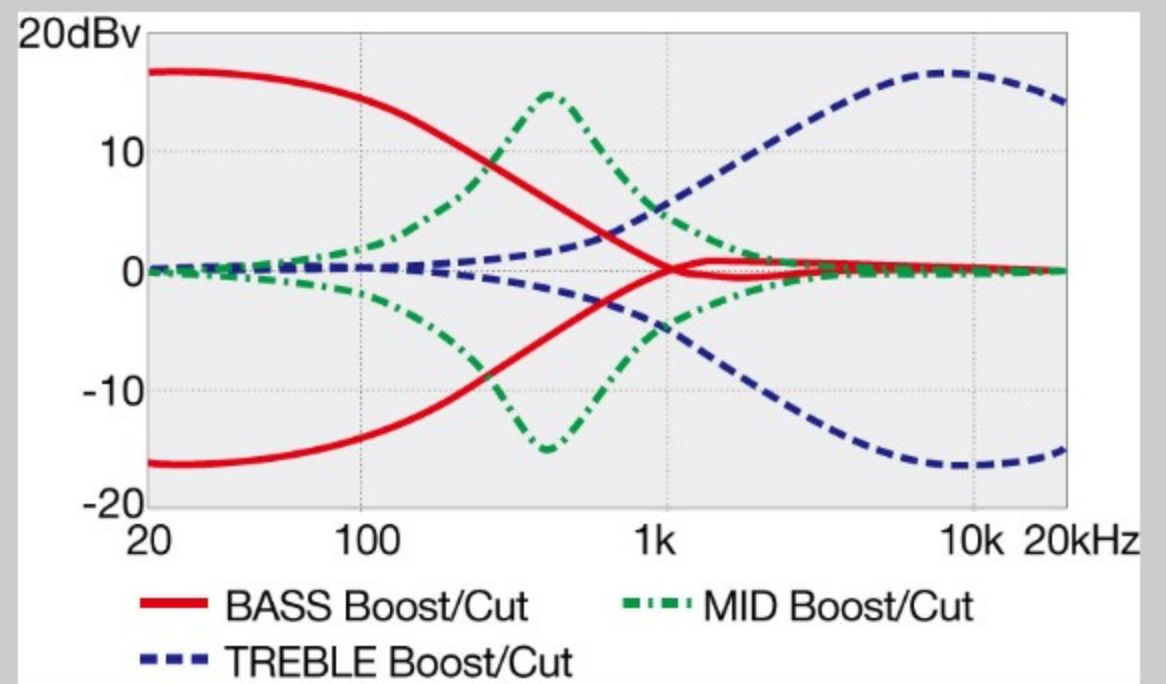

SR305EDX

COLOR VARIATION : 

RGC : Rose Gold Chameleon

SHARE :  

SPEC

SPECS

neck type	SR5 / 5pc Maple/Walnut neck
top/back/body	Nyatoh body
fretboard	Jatoba fretboard / White dot inlay
fret	Medium frets
bridge	Accu-cast B505 bridge
string space	16.5mm
neck pickup	PowerSpan Dual Coil neck pickup (Passive)
bridge pickup	PowerSpan Dual Coil bridge pickup (Passive)
equaliser	Ibanez Custom Electronics 3-band EQ w/3-way Power Tap switch
factory tuning	1G,2D,3A,4E,5B
strings	D'Addario® EXL165 + .130
string gauge	.045/.065/.085/.105/.130
hardware color	Gold

NECK DIMENSIONS

Scale :	864mm/34"
a : Width	45mm at NUT
b : Width	68mm at 24F
c : Thickness	19.5mm at 1F
d : Thickness	21.5mm at 12F
Radius :	305mmR

DESCRIPTION +

CONTROLS

DESCRIPTION +

FREQUENCY RESPONSE

DESCRIPTION +