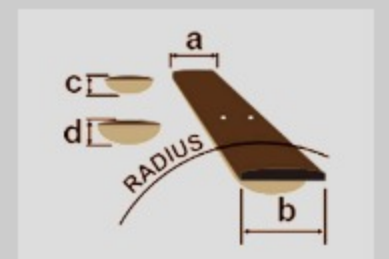

SR305EDX

COLOR VARIATION :

RGC : Rose Gold Chameleon

SPEC

SPECS

neck type	SR5 / 5pc Maple/Walnut neck
top/back/body	Nyatoh body
fretboard	Jatoba fretboard / White dot inlay
fret	Medium frets
number of frets	24
bridge	Accu-cast B505 bridge
string space	16.5mm
neck pickup	PowerSpan Dual Coil neck pickup (Passive)
bridge pickup	PowerSpan Dual Coil bridge pickup (Passive)
equaliser	Ibanez Custom Electronics 3-band EQ w/3-way Power Tap switch
factory tuning	1G,2D,3A,4E,5B
strings	D'Addario® EXL165 + .130
string gauge	.045/.065/.085/.105/.130
hardware color	Gold

NECK DIMENSIONS

Scale :	864mm/34"
a : Width	45mm at NUT
b : Width	68mm at 24F
c : Thickness	19.5mm at 1F
d : Thickness	21.5mm at 12F
Radius :	305mmR

DESCRIPTION +

CONTROLS

DESCRIPTION +

FREQUENCY RESPONSE

DESCRIPTION +