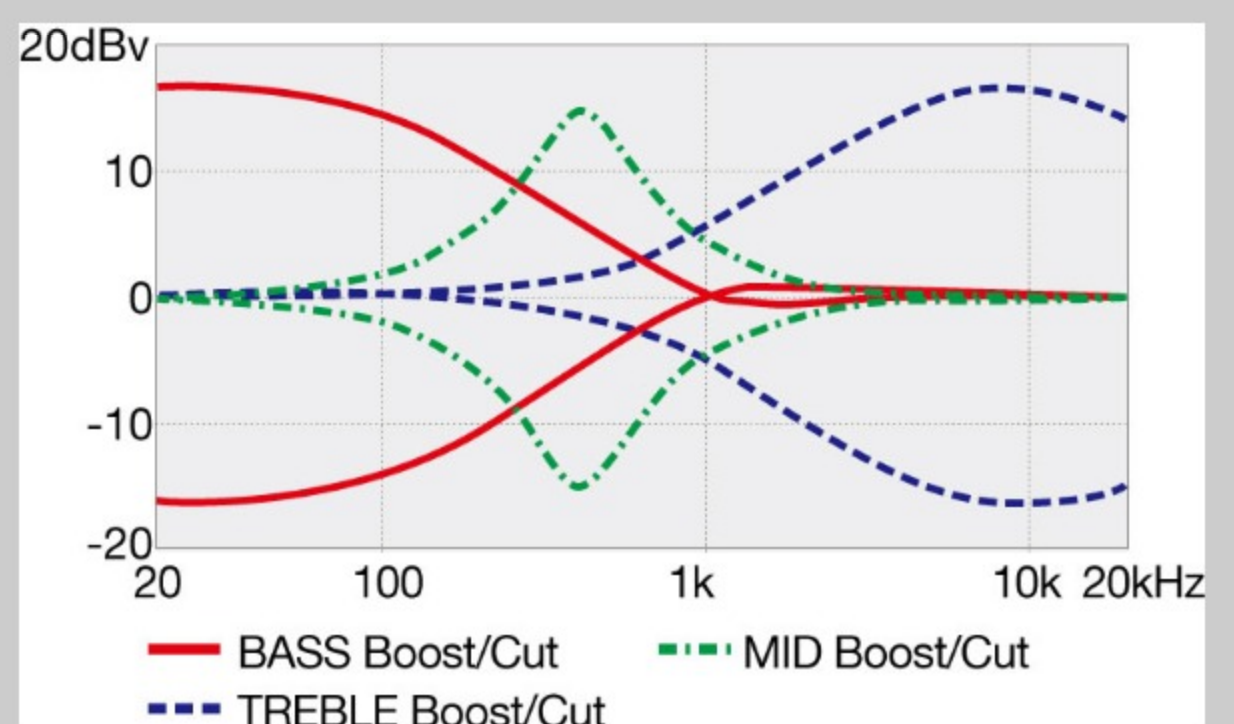

SR305EDX

COLOR VARIATION :

RGC : Rose Gold Chameleon

SPEC

SPECS

neck type	SR5 / 5pc Maple/Walnut neck
top/back/body	Nyatoh body
fretboard	Jatoba fretboard / White dot inlay
fret	Medium frets
number of frets	24
bridge	Accu-cast B505 bridge
string space	16.5mm
neck pickup	PowerSpan Dual Coil neck pickup (Passive)
bridge pickup	PowerSpan Dual Coil bridge pickup (Passive)
equaliser	Ibanez Custom Electronics 3-band EQ w/3-way Power Tap switch
factory tuning	1G,2D,3A,4E,5B
strings	D'Addario® EXL165 + .130
string gauge	.045/.065/.085/.105/.130
hardware color	Gold

NECK DIMENSIONS

Scale :	864mm/34"
a : Width	45mm at NUT
b : Width	68mm at 24F
c : Thickness	19.5mm at 1F
d : Thickness	21.5mm at 12F
Radius :	305mmR

DESCRIPTION +

CONTROLS

DESCRIPTION +

FREQUENCY RESPONSE

DESCRIPTION +