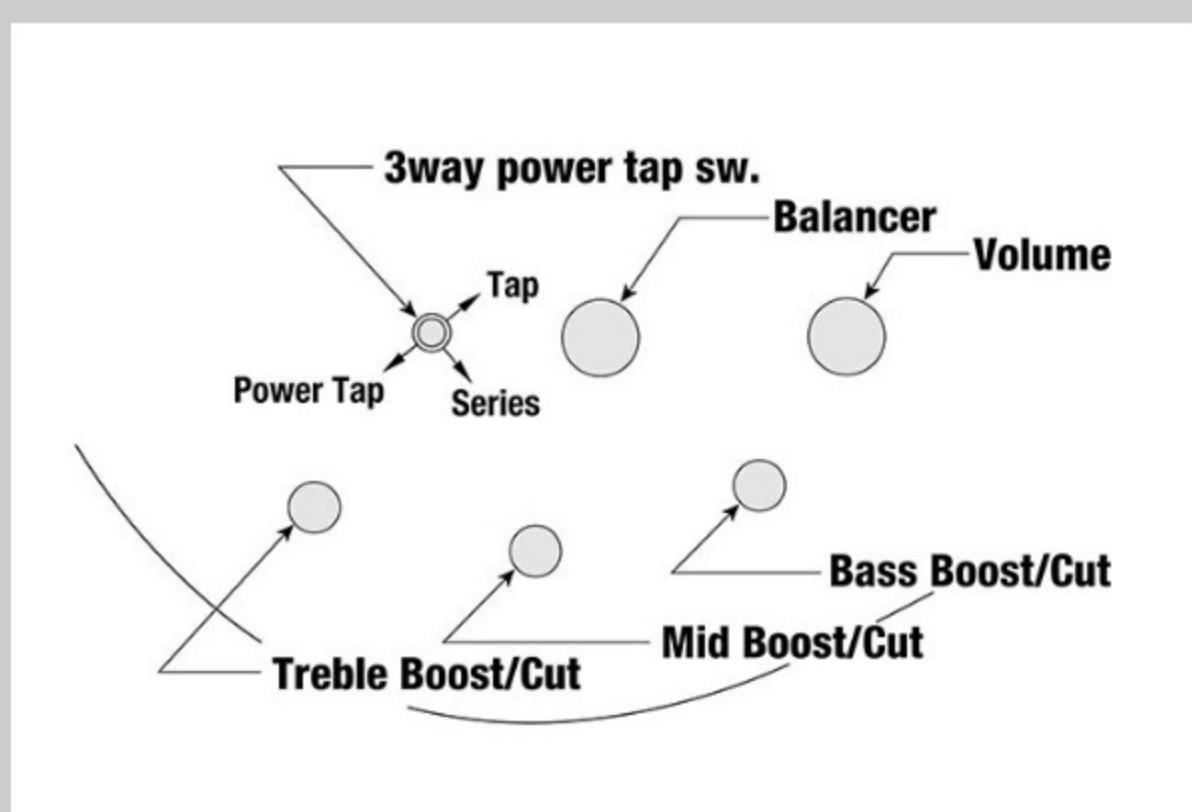

SR305EDX

COLOR VARIATION :

RGC : Rose Gold Chameleon

SPEC

SPECS

neck type	SR5 / 5pc Maple/Walnut neck
top/back/body	Nyatoh body
fretboard	Jatoba fretboard / White dot inlay
fret	Medium frets
number of frets	24
bridge	Accu-cast B505 bridge
string space	16.5mm
neck pickup	PowerSpan Dual Coil neck pickup (Passive)
bridge pickup	PowerSpan Dual Coil bridge pickup (Passive)
equaliser	Ibanez Custom Electronics 3-band EQ w/3-way Power Tap switch
factory tuning	1G,2D,3A,4E,5B
strings	D'Addario® EXL165 + .130
string gauge	.045/.065/.085/.105/.130
hardware color	Gold

NECK DIMENSIONS

Scale :	864mm/34"
a : Width	45mm at NUT
b : Width	68mm at 24F
c : Thickness	19.5mm at 1F
d : Thickness	21.5mm at 12F
Radius :	305mmR

DESCRIPTION +

CONTROLS

DESCRIPTION +

FREQUENCY RESPONSE

DESCRIPTION +