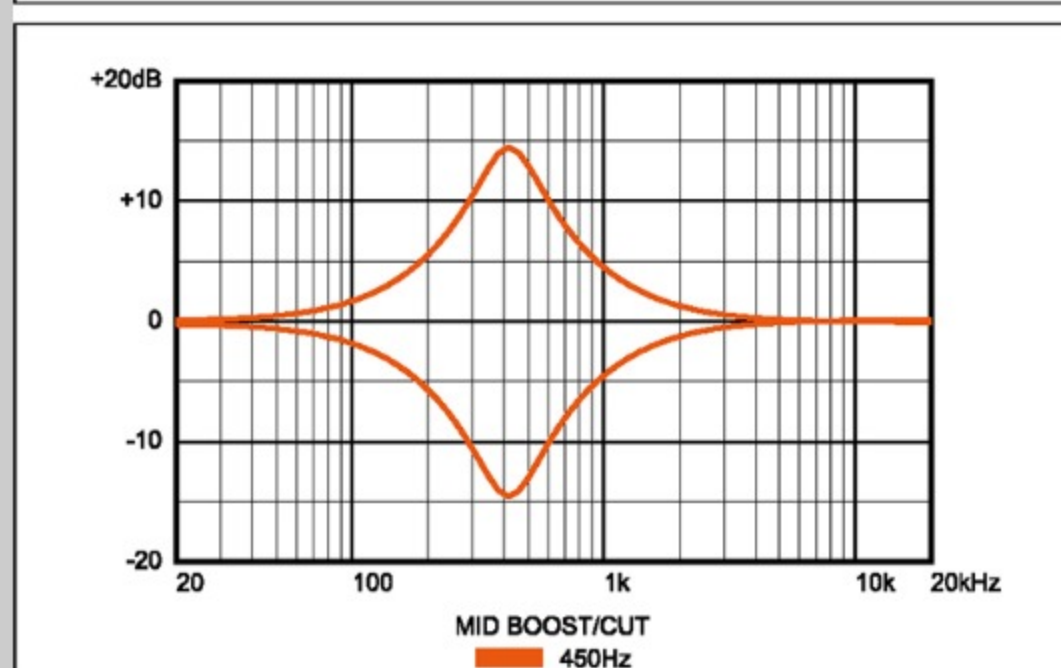

SR306EB

WK : Weathered Black

COLOR VARIATION :

SHARE :  

SPEC

SPEC

neck type	SR6 / 5pc Maple/Walnut neck
top/back/body	Nyatoh body
fretboard	Jatoba / White dot inlay
fret	Medium frets
bridge	Accu-cast B126 bridge
string space	16.5mm
neck pickup	PowerSpan Dual Coil neck pickup (Passive)
bridge pickup	PowerSpan Dual Coil bridge pickup (Passive)
equaliser	Ibanez Custom Electronics 3-band EQ w/3-way Power Tap switch
hardware color	Black

NECK DIMENSIONS

Scale :	864mm/34"
a : Width	54mm at NUT
b : Width	83mm at 24F
c : Thickness	19.5mm at 1F
d : Thickness	21.5mm at 12F
Radius :	400mmR

CONTROLS

FREQUENCY RESPONSE

OTHERS

Recommended Case WB250C