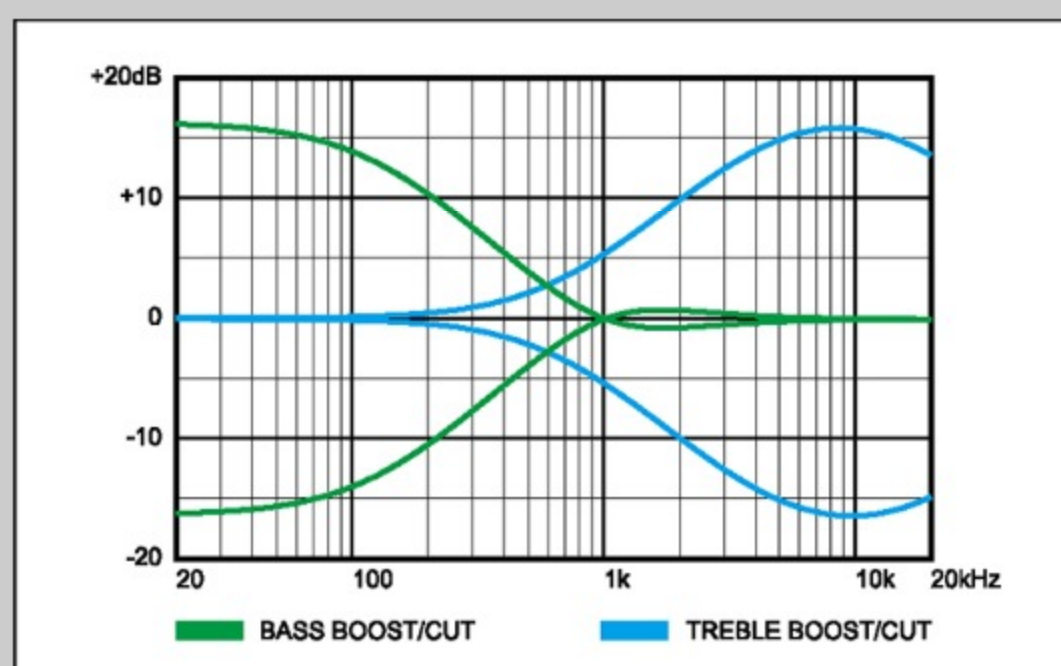

SR306EB

WK : Weathered Black

COLOR VARIATION :

SHARE :  

SPEC

SPEC

neck type	SR6 / 5pc Maple/Walnut neck
top/back/body	Nyatoh body
fretboard	Jatoba / White dot inlay
fret	Medium frets
bridge	Accu-cast B126 bridge
string space	16.5mm
neck pickup	PowerSpan Dual Coil neck pickup (Passive)
bridge pickup	PowerSpan Dual Coil bridge pickup (Passive)
equaliser	Ibanez Custom Electronics 3-band EQ w/3-way Power Tap switch
hardware color	Black

NECK DIMENSIONS

Scale :	864mm/34"
a : Width	54mm at NUT
b : Width	83mm at 24F
c : Thickness	19.5mm at 1F
d : Thickness	21.5mm at 12F
Radius :	400mmR

CONTROLS

FREQUENCY RESPONSE

OTHERS

Recommended Case WB250C