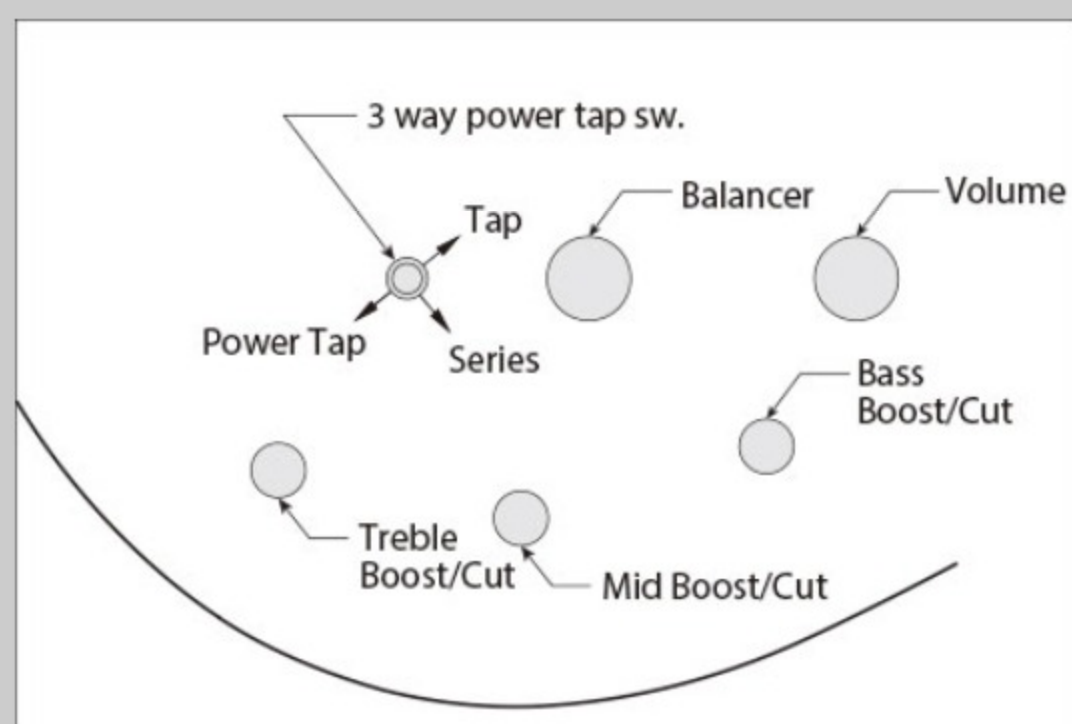

SR306EB

WK : Weathered Black

COLOR VARIATION :

SHARE :  

SPEC

SPEC

neck type	SR6 / 5pc Maple/Walnut neck
top/back/body	Nyatoh body
fretboard	Jatoba / White dot inlay
fret	Medium frets
bridge	Accu-cast B126 bridge
string space	16.5mm
neck pickup	PowerSpan Dual Coil neck pickup (Passive)
bridge pickup	PowerSpan Dual Coil bridge pickup (Passive)
equaliser	Ibanez Custom Electronics 3-band EQ w/3-way Power Tap switch
hardware color	Black

NECK DIMENSIONS

Scale :	864mm/34"
a : Width	54mm at NUT
b : Width	83mm at 24F
c : Thickness	19.5mm at 1F
d : Thickness	21.5mm at 12F
Radius :	400mmR

CONTROLS

FREQUENCY RESPONSE

OTHERS

Recommended Case WB250C