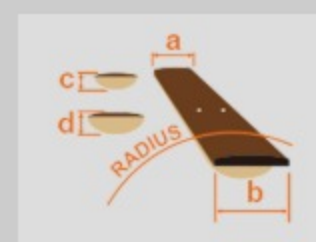

SR306EB

WK : Weathered Black

COLOR VARIATION :

SHARE :  

SPEC

SPEC

neck type	SR6 / 5pc Maple/Walnut neck
top/back/body	Nyatoh body
fretboard	Jatoba / White dot inlay
fret	Medium frets
bridge	Accu-cast B126 bridge
string space	16.5mm
neck pickup	PowerSpan Dual Coil neck pickup (Passive)
bridge pickup	PowerSpan Dual Coil bridge pickup (Passive)
equaliser	Ibanez Custom Electronics 3-band EQ w/3-way Power Tap switch
hardware color	Black

NECK DIMENSIONS

Scale :	864mm/34"
a : Width	54mm at NUT
b : Width	83mm at 24F
c : Thickness	19.5mm at 1F
d : Thickness	21.5mm at 12F
Radius :	400mmR

CONTROLS

FREQUENCY RESPONSE

OTHERS

Recommended Case WB250C