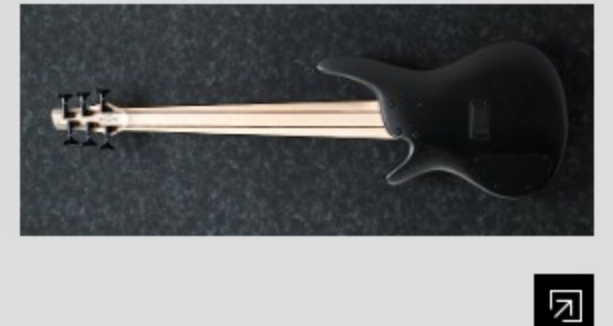

SR306EB

SR

COLOR VARIATION : 
WK : Weathered Black

SHARE :  

SPEC

SPECS

neck type	SR6 / 5pc Maple/Walnut neck
top/back/body	Nyatoh body
fretboard	Jatoba fretboard / White dot inlay
fret	Medium frets
bridge	Accu-cast B126 bridge
string space	16.5mm
neck pickup	PowerSpan Dual Coil neck pickup (Passive)
bridge pickup	PowerSpan Dual Coil bridge pickup (Passive)
equaliser	Ibanez Custom Electronics 3-band EQ w/3-way Power Tap switch
factory tuning	1C,2G,3D,4A,5E,6B
strings	D'Addario® EXL165 + .032/.130
string gauge	.032/.045/.065/.085/.105/.130
hardware color	Black

NECK DIMENSIONS

Scale :	864mm/34"
a : Width	54mm at NUT
b : Width	83mm at 24F
c : Thickness	19.5mm at 1F
d : Thickness	21.5mm at 12F
Radius :	400mmR

DESCRIPTION +

CONTROLS

DESCRIPTION

+

FREQUENCY RESPONSE

DESCRIPTION