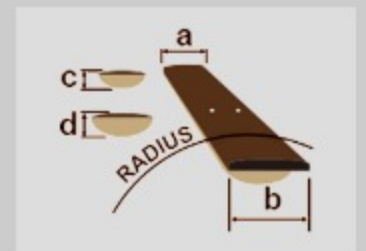

SR306EB

SR

COLOR VARIATION : 
WK : Weathered Black

SHARE :  

SPEC

SPECS

neck type	SR6 / 5pc Maple/Walnut neck
top/back/body	Nyatoh body
fretboard	Jatoba fretboard / White dot inlay
fret	Medium frets
bridge	Accu-cast B126 bridge
string space	16.5mm
neck pickup	PowerSpan Dual Coil neck pickup (Passive)
bridge pickup	PowerSpan Dual Coil bridge pickup (Passive)
equaliser	Ibanez Custom Electronics 3-band EQ w/3-way Power Tap switch
factory tuning	1C,2G,3D,4A,5E,6B
strings	D'Addario® EXL165 + .032/.130
string gauge	.032/.045/.065/.085/.105/.130
hardware color	Black

NECK DIMENSIONS

Scale :	864mm/34"
a : Width	54mm at NUT
b : Width	83mm at 24F
c : Thickness	19.5mm at 1F
d : Thickness	21.5mm at 12F
Radius :	400mmR

DESCRIPTION +

CONTROLS

DESCRIPTION

+

FREQUENCY RESPONSE

DESCRIPTION