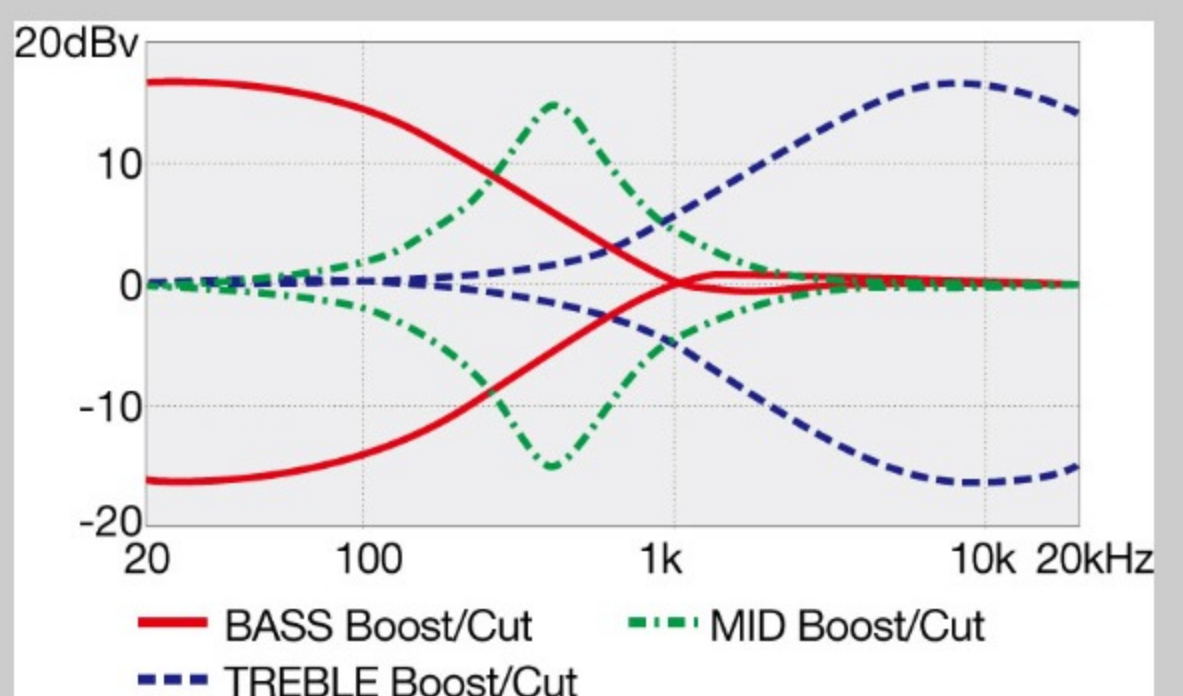

SR306EB

SR

COLOR VARIATION : 
WK : Weathered Black

SHARE :  

SPEC

SPECS

neck type	SR6 / 5pc Maple/Walnut neck
top/back/body	Nyatoh body
fretboard	Jatoba fretboard / White dot inlay
fret	Medium frets
bridge	Accu-cast B126 bridge
string space	16.5mm
neck pickup	PowerSpan Dual Coil neck pickup (Passive)
bridge pickup	PowerSpan Dual Coil bridge pickup (Passive)
equaliser	Ibanez Custom Electronics 3-band EQ w/3-way Power Tap switch
factory tuning	1C,2G,3D,4A,5E,6B
strings	D'Addario® EXL165 + .032/.130
string gauge	.032/.045/.065/.085/.105/.130
hardware color	Black

NECK DIMENSIONS

Scale :	864mm/34"
a : Width	54mm at NUT
b : Width	83mm at 24F
c : Thickness	19.5mm at 1F
d : Thickness	21.5mm at 12F
Radius :	400mmR

DESCRIPTION +

CONTROLS

DESCRIPTION

+

FREQUENCY RESPONSE

DESCRIPTION