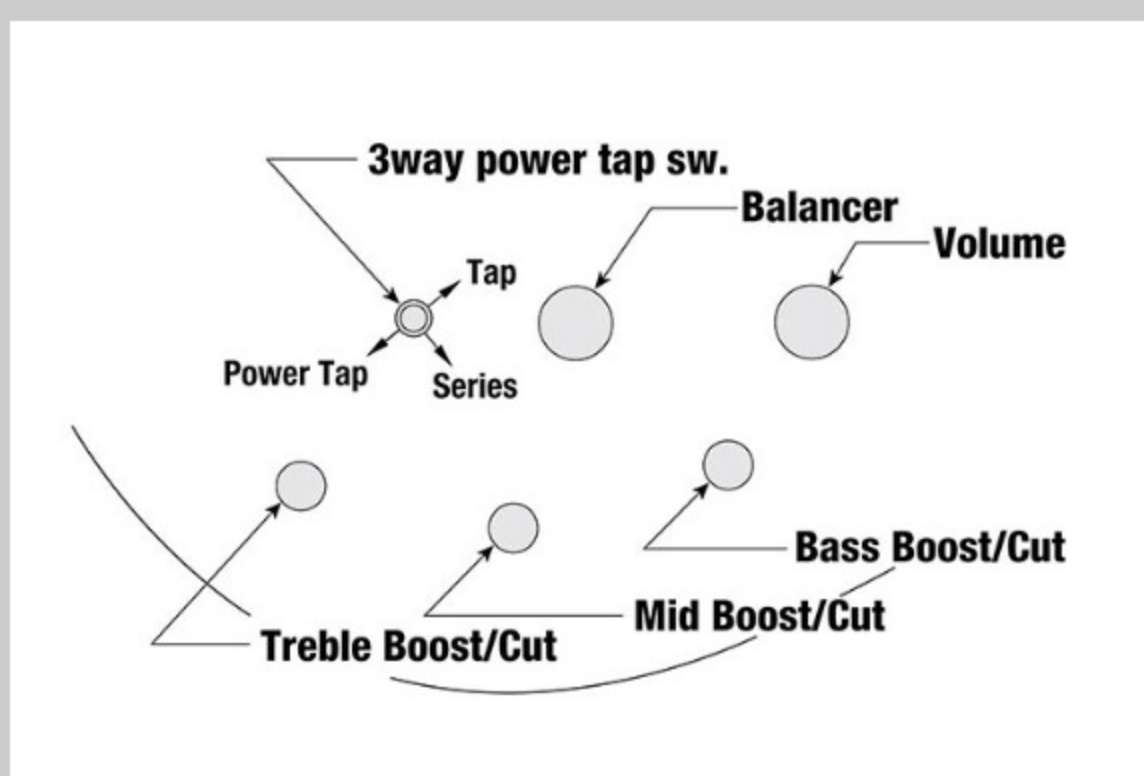

SR306EB

SR

COLOR VARIATION : 
WK : Weathered Black

SHARE :  

SPEC

SPECS

neck type	SR6 / 5pc Maple/Walnut neck
top/back/body	Nyatoh body
fretboard	Jatoba fretboard / White dot inlay
fret	Medium frets
bridge	Accu-cast B126 bridge
string space	16.5mm
neck pickup	PowerSpan Dual Coil neck pickup (Passive)
bridge pickup	PowerSpan Dual Coil bridge pickup (Passive)
equaliser	Ibanez Custom Electronics 3-band EQ w/3-way Power Tap switch
factory tuning	1C,2G,3D,4A,5E,6B
strings	D'Addario® EXL165 + .032/.130
string gauge	.032/.045/.065/.085/.105/.130
hardware color	Black

NECK DIMENSIONS

Scale :	864mm/34"
a : Width	54mm at NUT
b : Width	83mm at 24F
c : Thickness	19.5mm at 1F
d : Thickness	21.5mm at 12F
Radius :	400mmR

DESCRIPTION +

CONTROLS

DESCRIPTION

+

FREQUENCY RESPONSE

DESCRIPTION