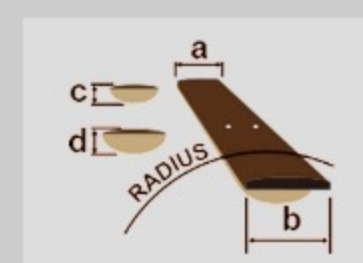

SR306EB

COLOR VARIATION :

WK : Weathered Black

SPEC

SPECS

neck type	SR6 / 5pc Maple/Walnut neck
top/back/body	Nyatoh body
fretboard	Jatoba fretboard / White dot inlay
fret	Medium frets
number of frets	24
bridge	Accu-cast B126 bridge
string space	16.5mm
neck pickup	PowerSpan Dual Coil neck pickup (Passive)
bridge pickup	PowerSpan Dual Coil bridge pickup (Passive)
equaliser	Ibanez Custom Electronics 3-band EQ w/3-way Power Tap switch
factory tuning	1C,2G,3D,4A,5E,6B
strings	D'Addario® EXL165 + .032/.130
string gauge	.032/.045/.065/.085/.105/.130
hardware color	Black

NECK DIMENSIONS

Scale :	864mm/34"
a : Width	54mm at NUT
b : Width	83mm at 24F
c : Thickness	19.5mm at 1F
d : Thickness	21.5mm at 12F
Radius :	400mmR

DESCRIPTION +

CONTROLS

DESCRIPTION

FREQUENCY RESPONSE

DESCRIPTION