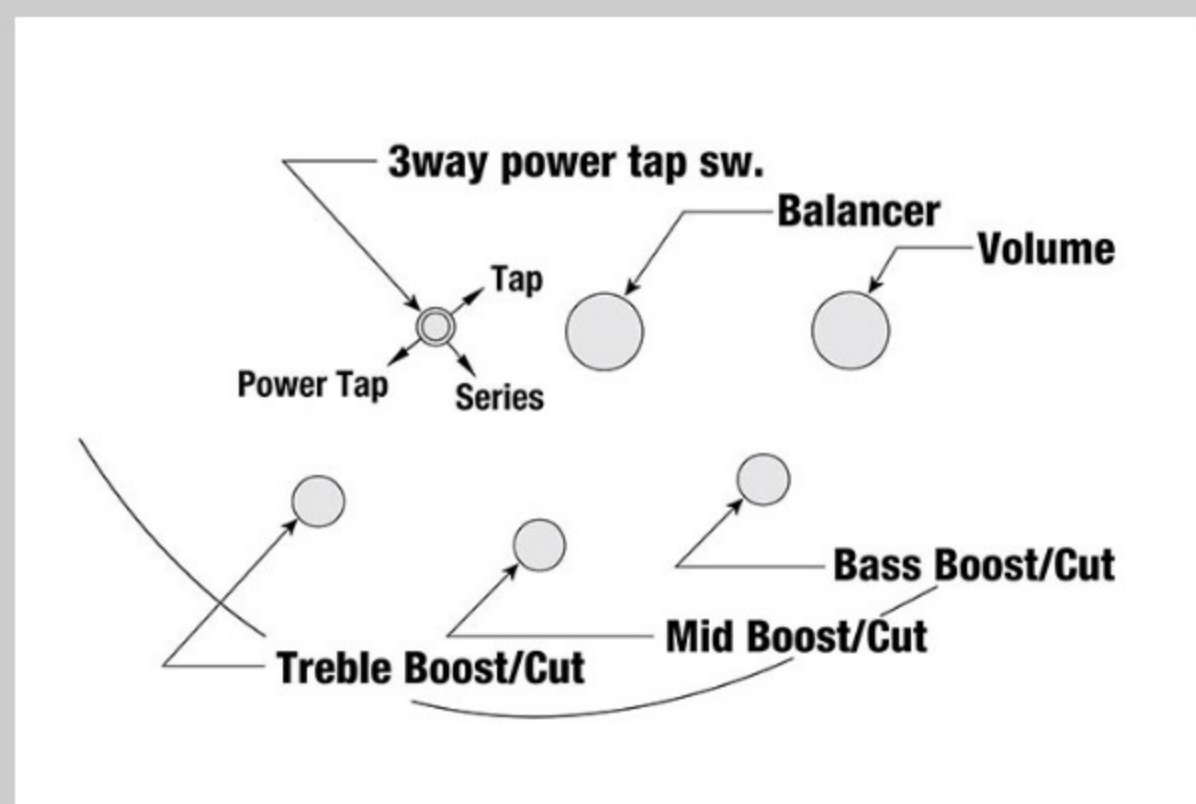

SR306EB

COLOR VARIATION :

WK : Weathered Black

SPEC

SPECS

neck type	SR6 / 5pc Maple/Walnut neck
top/back/body	Nyatoh body
fretboard	Jatoba fretboard / White dot inlay
fret	Medium frets
number of frets	24
bridge	Accu-cast B126 bridge
string space	16.5mm
neck pickup	PowerSpan Dual Coil neck pickup (Passive)
bridge pickup	PowerSpan Dual Coil bridge pickup (Passive)
equaliser	Ibanez Custom Electronics 3-band EQ w/3-way Power Tap switch
factory tuning	1C,2G,3D,4A,5E,6B
strings	D'Addario® EXL165 + .032/.130
string gauge	.032/.045/.065/.085/.105/.130
hardware color	Black

NECK DIMENSIONS

Scale :	864mm/34"
a : Width	54mm at NUT
b : Width	83mm at 24F
c : Thickness	19.5mm at 1F
d : Thickness	21.5mm at 12F
Radius :	400mmR

DESCRIPTION +

CONTROLS

DESCRIPTION

FREQUENCY RESPONSE

DESCRIPTION