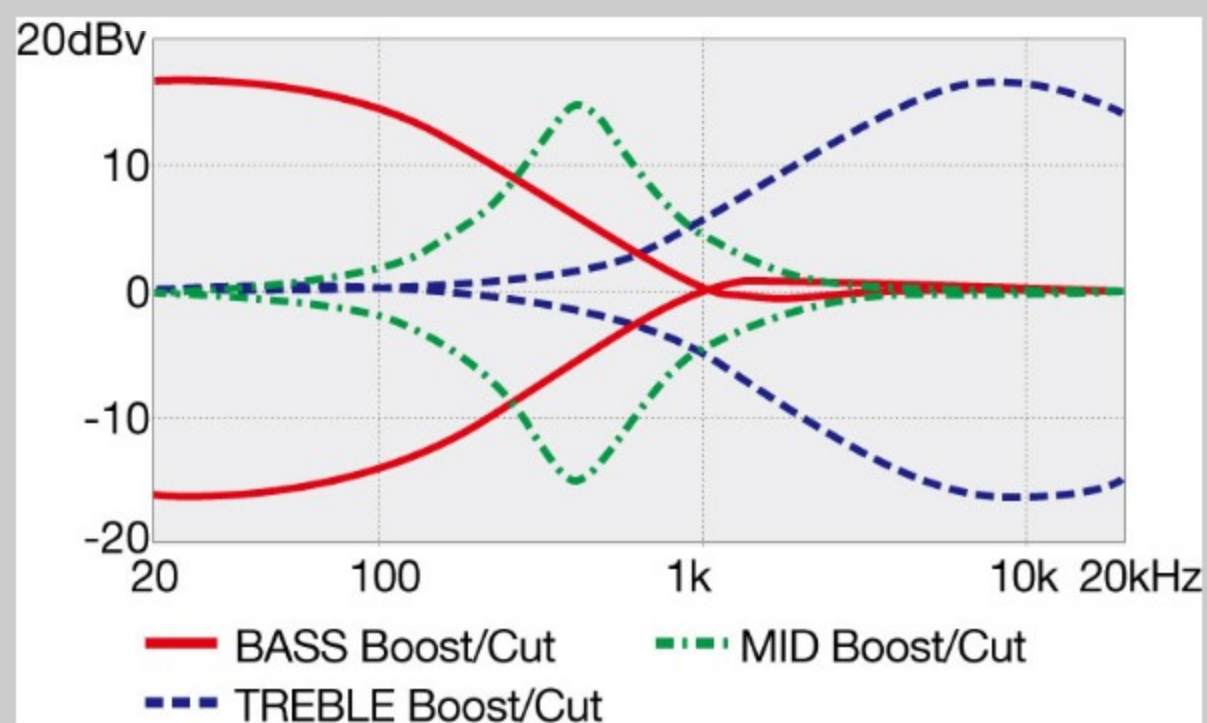

SR306EB

COLOR VARIATION :

WK : Weathered Black

SPEC

SPECS

neck type	SR6 / 5pc Maple/Walnut neck
top/back/body	Nyatoh body
fretboard	Jatoba fretboard / White dot inlay
fret	Medium frets
number of frets	24
bridge	Accu-cast B126 bridge
string space	16.5mm
neck pickup	PowerSpan Dual Coil neck pickup (Passive)
bridge pickup	PowerSpan Dual Coil bridge pickup (Passive)
equaliser	Ibanez Custom Electronics 3-band EQ w/3-way Power Tap switch
factory tuning	1C,2G,3D,4A,5E,6B
strings	D'Addario® EXL165 + .032/.130
string gauge	.032/.045/.065/.085/.105/.130
hardware color	Black

NECK DIMENSIONS

Scale :	864mm/34"
a : Width	54mm at NUT
b : Width	83mm at 24F
c : Thickness	19.5mm at 1F
d : Thickness	21.5mm at 12F
Radius :	400mmR

DESCRIPTION +

CONTROLS

DESCRIPTION

FREQUENCY RESPONSE

DESCRIPTION