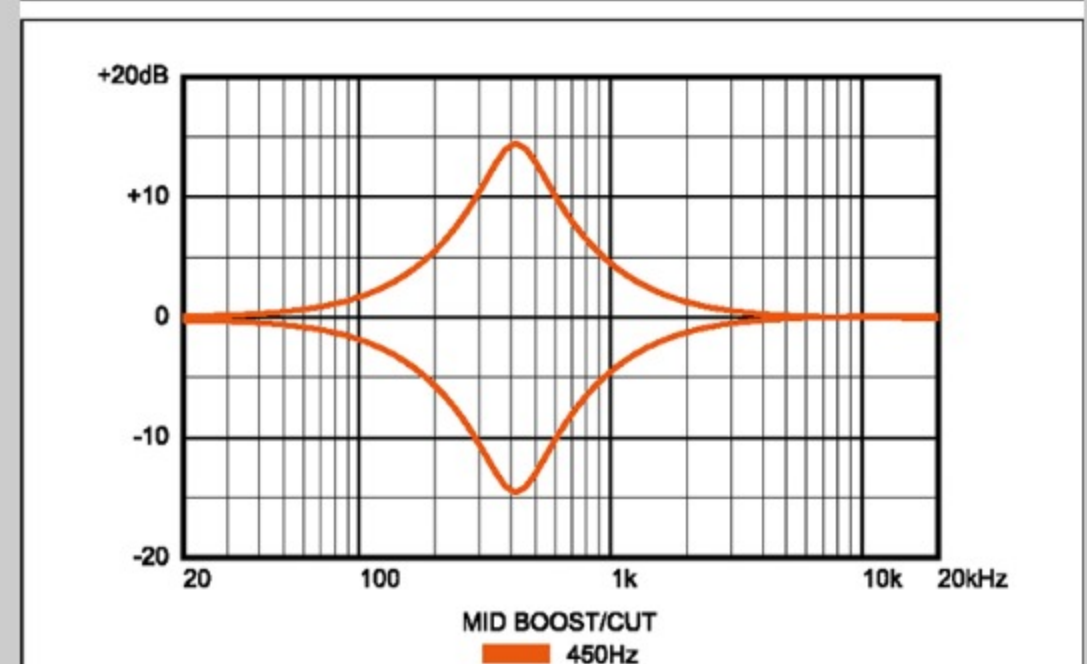

SR370E

NNB : Natural Browned Burst

COLOR VARIATION :

SHARE :  

SPEC

SPEC

neck type	SR4 / 5pc Maple/Walnut neck
top/back/body	Maple body
fretboard	Jatoba / White dot inlay
fret	Medium frets
bridge	Accu-cast B120 bridge
string space	19mm
neck pickup	PowerSpan Dual Coil neck pickup (Passive)
bridge pickup	PowerSpan Dual Coil bridge pickup (Passive)
equaliser	Ibanez Custom Electronics 3-band EQ w/3-way Power Tap switch
hardware color	Cosmo black

NECK DIMENSIONS

Scale :	864mm/34"
a : Width	38mm at NUT
b : Width	62mm at 24F
c : Thickness	19.5mm at 1F
d : Thickness	21.5mm at 12F
Radius :	305mmR

CONTROLS

FREQUENCY RESPONSE

OTHERS

Recommended Case MB300C