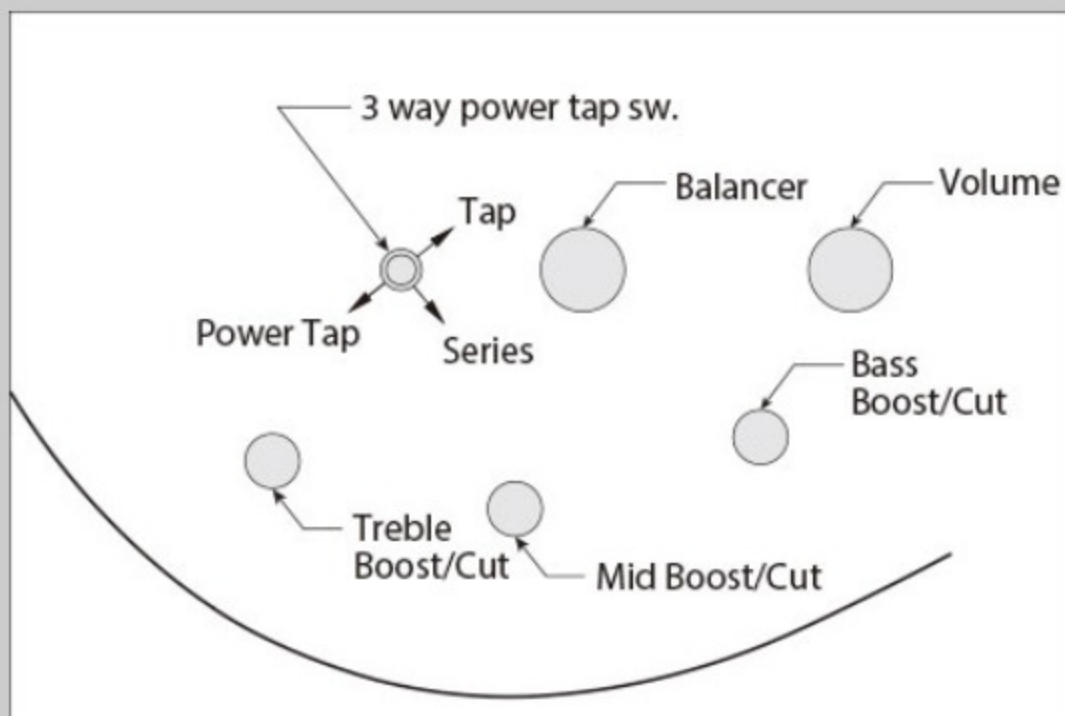

SR370E

NNB : Natural Browned Burst

COLOR VARIATION :

SHARE :  

SPEC

SPEC

neck type	SR4 / 5pc Maple/Walnut neck
top/back/body	Maple body
fretboard	Jatoba / White dot inlay
fret	Medium frets
bridge	Accu-cast B120 bridge
string space	19mm
neck pickup	PowerSpan Dual Coil neck pickup (Passive)
bridge pickup	PowerSpan Dual Coil bridge pickup (Passive)
equaliser	Ibanez Custom Electronics 3-band EQ w/3-way Power Tap switch
hardware color	Cosmo black

NECK DIMENSIONS

Scale :	864mm/34"
a : Width	38mm at NUT
b : Width	62mm at 24F
c : Thickness	19.5mm at 1F
d : Thickness	21.5mm at 12F
Radius :	305mmR

CONTROLS

FREQUENCY RESPONSE

OTHERS

Recommended Case MB300C