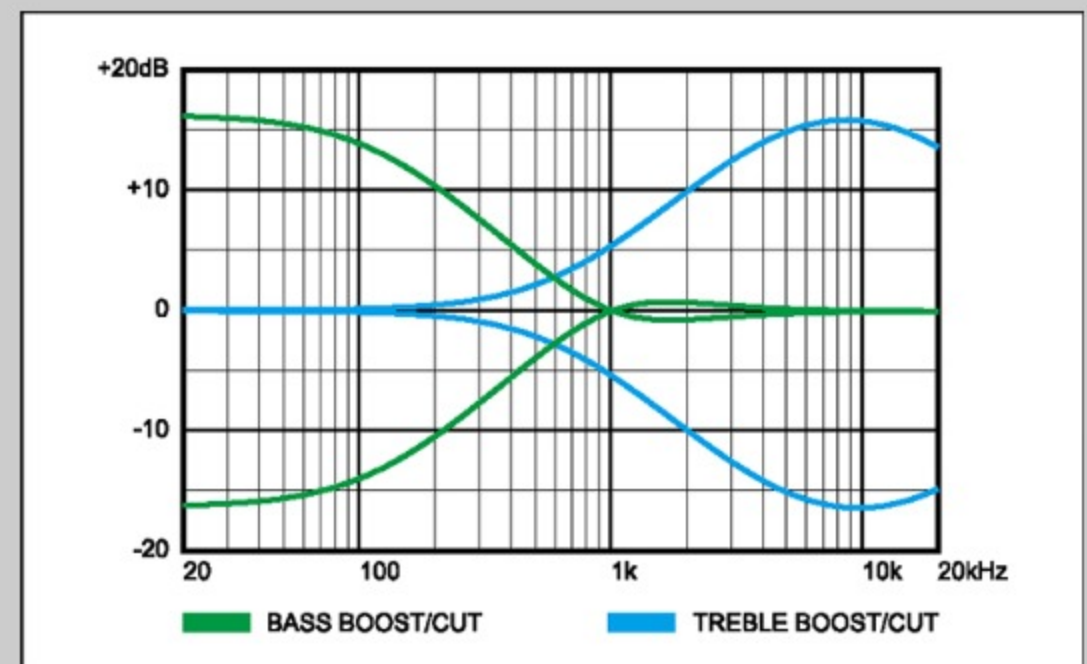

NECK DIMENSIONS

Scale :	864mm/34"
a : Width	38mm at NUT
b : Width	62mm at 24F
c : Thickness	19.5mm at 1F
d : Thickness	21.5mm at 12F
Radius :	305mmR

CONTROLS

FREQUENCY RESPONSE

OTHERS

Recommended Case MB300C