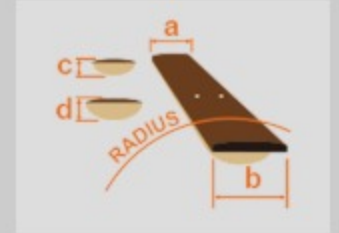

SR370E

NNB : Natural Browned Burst

COLOR VARIATION :

SHARE :  

SPEC

SPEC

neck type	SR4 / 5pc Maple/Walnut neck
top/back/body	Maple body
fretboard	Jatoba / White dot inlay
fret	Medium frets
bridge	Accu-cast B120 bridge
string space	19mm
neck pickup	PowerSpan Dual Coil neck pickup (Passive)
bridge pickup	PowerSpan Dual Coil bridge pickup (Passive)
equaliser	Ibanez Custom Electronics 3-band EQ w/3-way Power Tap switch
hardware color	Cosmo black

NECK DIMENSIONS

Scale :	864mm/34"
a : Width	38mm at NUT
b : Width	62mm at 24F
c : Thickness	19.5mm at 1F
d : Thickness	21.5mm at 12F
Radius :	305mmR

CONTROLS

FREQUENCY RESPONSE

OTHERS

Recommended Case MB300C