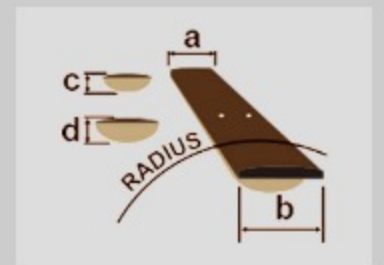

SR370E

COLOR VARIATION :

SPB : Sapphire Blue

SPEC

SPECS

neck type	SR4 / 5pc Maple/Walnut neck
top/back/body	Maple body
fretboard	Jatoba fretboard / White dot inlay
fret	Medium frets
number of frets	24
bridge	Accu-cast B120 bridge
string space	19mm
neck pickup	PowerSpan Dual Coil neck pickup (Passive)
bridge pickup	PowerSpan Dual Coil bridge pickup (Passive)
equaliser	Ibanez Custom Electronics 3-band EQ w/3-way Power Tap switch
factory tuning	1G,2D,3A,4E
strings	D'Addario® EXL165
string gauge	.045/.065/.085/.105
hardware color	Cosmo black

NECK DIMENSIONS

Scale :	864mm/34"
a : Width	38mm at NUT
b : Width	62mm at 24F
c : Thickness	19.5mm at 1F
d : Thickness	21.5mm at 12F
Radius :	305mmR

DESCRIPTION +

CONTROLS

DESCRIPTION

+

FREQUENCY RESPONSE

DESCRIPTION