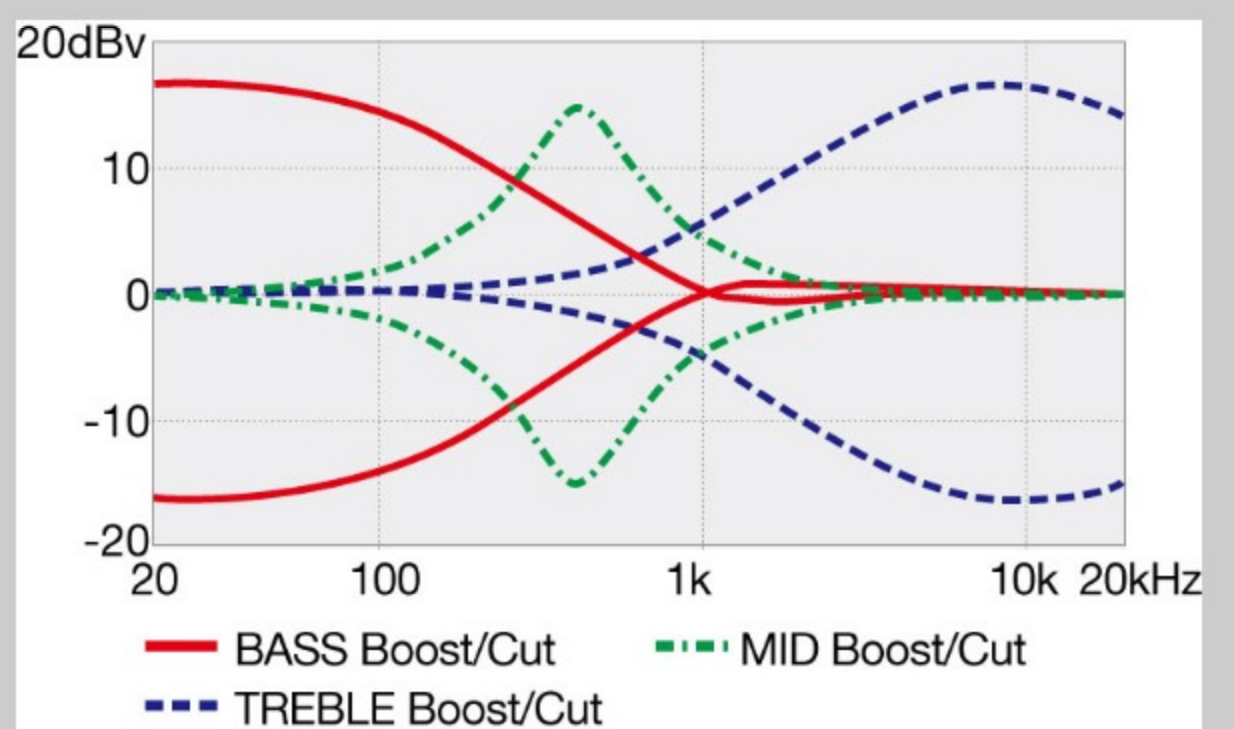

SR370E

COLOR VARIATION :

SPB : Sapphire Blue

SPEC

SPECS

neck type	SR4 / 5pc Maple/Walnut neck
top/back/body	Maple body
fretboard	Jatoba fretboard / White dot inlay
fret	Medium frets
number of frets	24
bridge	Accu-cast B120 bridge
string space	19mm
neck pickup	PowerSpan Dual Coil neck pickup (Passive)
bridge pickup	PowerSpan Dual Coil bridge pickup (Passive)
equaliser	Ibanez Custom Electronics 3-band EQ w/3-way Power Tap switch
factory tuning	1G,2D,3A,4E
strings	D'Addario® EXL165
string gauge	.045/.065/.085/.105
hardware color	Cosmo black

NECK DIMENSIONS

Scale :	864mm/34"
a : Width	38mm at NUT
b : Width	62mm at 24F
c : Thickness	19.5mm at 1F
d : Thickness	21.5mm at 12F
Radius :	305mmR

DESCRIPTION +

CONTROLS

DESCRIPTION

+

FREQUENCY RESPONSE

DESCRIPTION