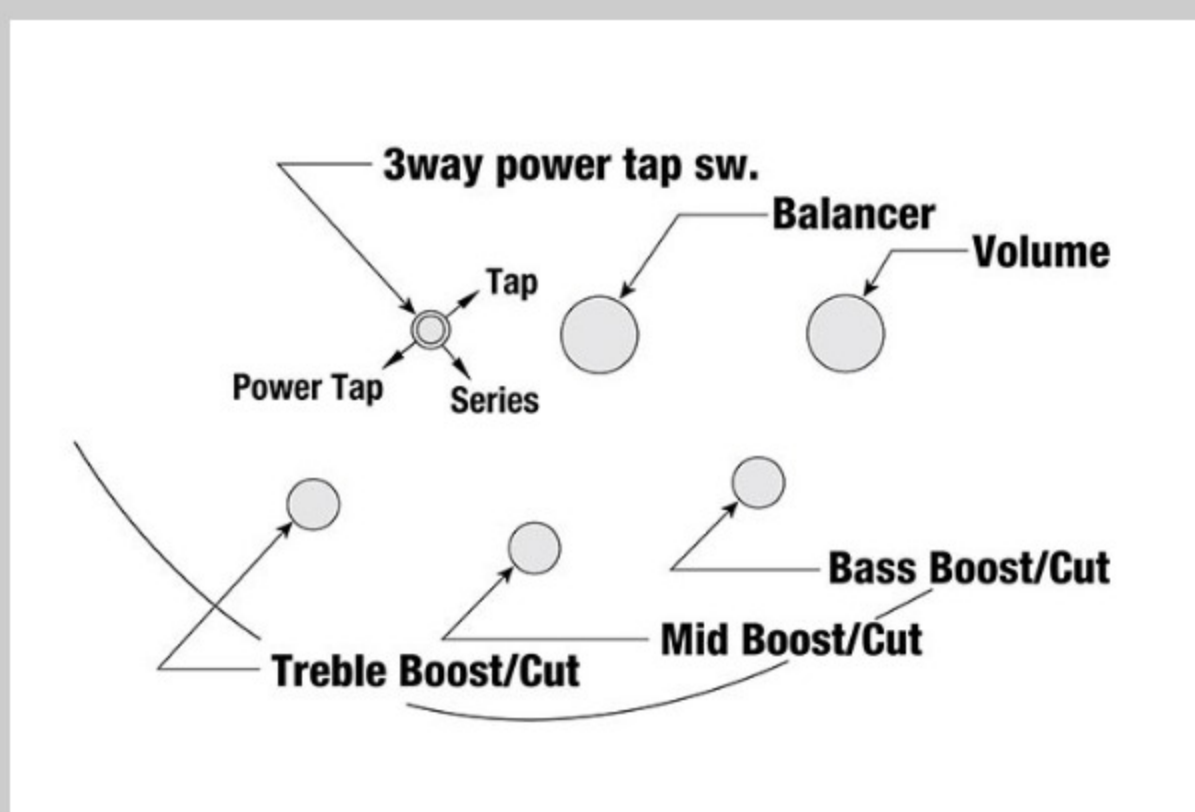

SR370E

COLOR VARIATION :

SPB : Sapphire Blue

SPEC

SPECS

neck type	SR4 / 5pc Maple/Walnut neck
top/back/body	Maple body
fretboard	Jatoba fretboard / White dot inlay
fret	Medium frets
number of frets	24
bridge	Accu-cast B120 bridge
string space	19mm
neck pickup	PowerSpan Dual Coil neck pickup (Passive)
bridge pickup	PowerSpan Dual Coil bridge pickup (Passive)
equaliser	Ibanez Custom Electronics 3-band EQ w/3-way Power Tap switch
factory tuning	1G,2D,3A,4E
strings	D'Addario® EXL165
string gauge	.045/.065/.085/.105
hardware color	Cosmo black

NECK DIMENSIONS

Scale :	864mm/34"
a : Width	38mm at NUT
b : Width	62mm at 24F
c : Thickness	19.5mm at 1F
d : Thickness	21.5mm at 12F
Radius :	305mmR

DESCRIPTION +

CONTROLS

DESCRIPTION

+

FREQUENCY RESPONSE

DESCRIPTION