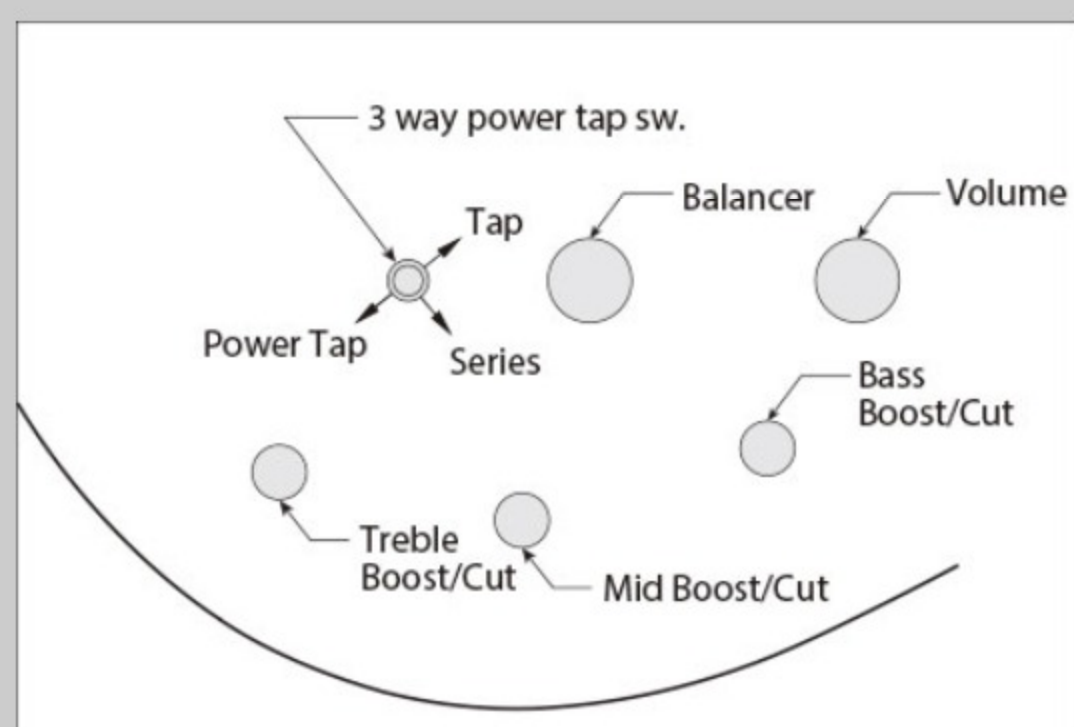

SR370EF

BBT : Brown Burst

COLOR VARIATION : 

SHARE :  

SPEC

SPEC

neck type	SR4 / 5pc Maple/Walnut neck
top/back/body	Maple body
fretboard	Jatoba / White dot inlay
fret	Fretless
bridge	Accu-cast B120 bridge
string space	19mm
neck pickup	PowerSpan Dual Coil neck pickup (Passive)
bridge pickup	PowerSpan Dual Coil bridge pickup (Passive)
equaliser	Ibanez Custom Electronics 3-band EQ w/3-way Power Tap switch
hardware color	Cosmo black

NECK DIMENSIONS

Scale :	864mm/34"
a : Width	38mm at NUT
b : Width	62mm at 24F
c : Thickness	19.5mm at 1F
d : Thickness	21.5mm at 12F
Radius :	305mmR

CONTROLS

FREQUENCY RESPONSE

OTHERS

Recommended Case WB250C