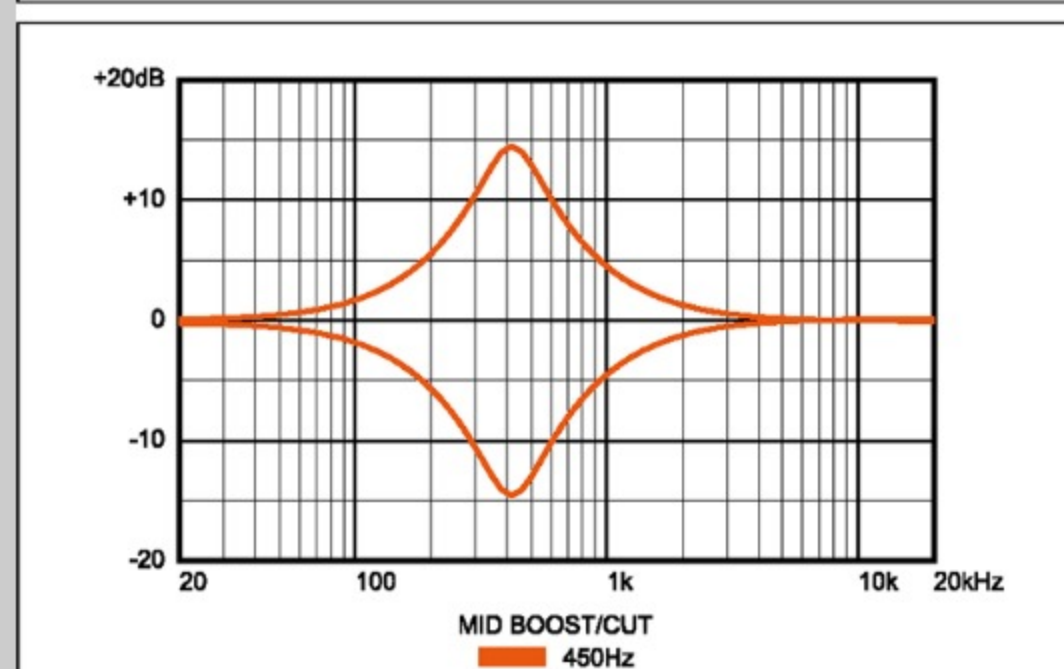

SR370EF

BBT : Brown Burst

COLOR VARIATION : 

SHARE :  

SPEC

SPEC

neck type	SR4 / 5pc Maple/Walnut neck
top/back/body	Maple body
fretboard	Jatoba / White dot inlay
fret	Fretless
bridge	Accu-cast B120 bridge
string space	19mm
neck pickup	PowerSpan Dual Coil neck pickup (Passive)
bridge pickup	PowerSpan Dual Coil bridge pickup (Passive)
equaliser	Ibanez Custom Electronics 3-band EQ w/3-way Power Tap switch
hardware color	Cosmo black

NECK DIMENSIONS

Scale :	864mm/34"
a : Width	38mm at NUT
b : Width	62mm at 24F
c : Thickness	19.5mm at 1F
d : Thickness	21.5mm at 12F
Radius :	305mmR

CONTROLS

FREQUENCY RESPONSE

OTHERS

Recommended Case WB250C