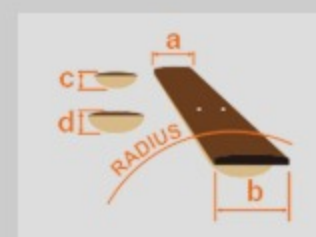

SR370EF

BBT : Brown Burst

COLOR VARIATION : 

SHARE :  

SPEC

SPEC

neck type	SR4 / 5pc Maple/Walnut neck
top/back/body	Maple body
fretboard	Jatoba / White dot inlay
fret	Fretless
bridge	Accu-cast B120 bridge
string space	19mm
neck pickup	PowerSpan Dual Coil neck pickup (Passive)
bridge pickup	PowerSpan Dual Coil bridge pickup (Passive)
equaliser	Ibanez Custom Electronics 3-band EQ w/3-way Power Tap switch
hardware color	Cosmo black

NECK DIMENSIONS

Scale :	864mm/34"
a : Width	38mm at NUT
b : Width	62mm at 24F
c : Thickness	19.5mm at 1F
d : Thickness	21.5mm at 12F
Radius :	305mmR

CONTROLS

FREQUENCY RESPONSE

OTHERS

Recommended Case WB250C