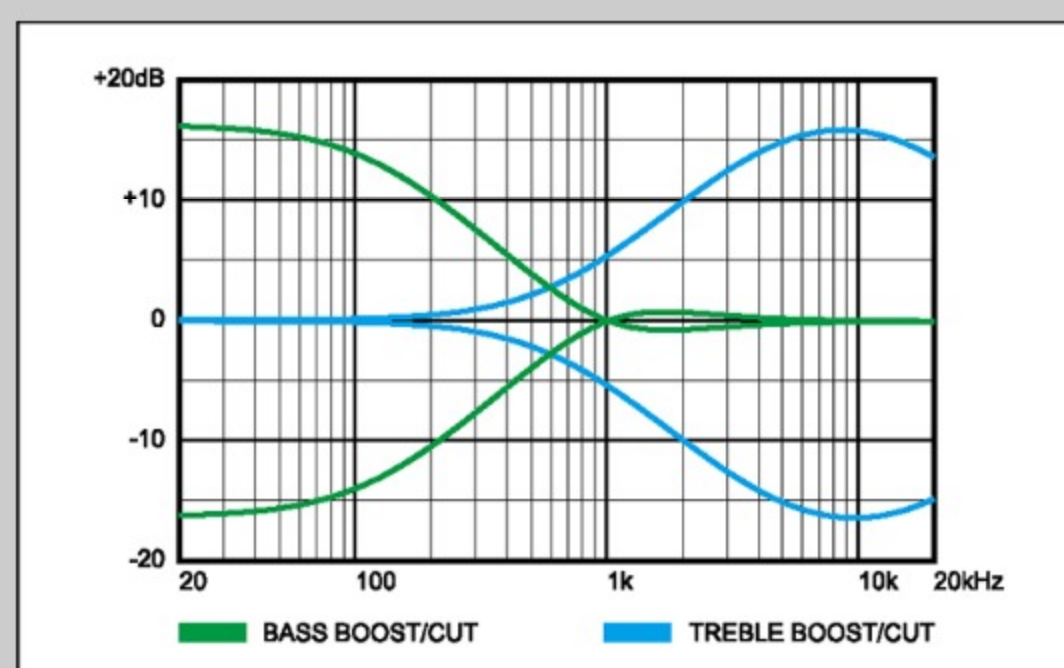

SR370EF

BBT : Brown Burst

COLOR VARIATION : 

SHARE :  

SPEC

SPEC

neck type	SR4 / 5pc Maple/Walnut neck
top/back/body	Maple body
fretboard	Jatoba / White dot inlay
fret	Fretless
bridge	Accu-cast B120 bridge
string space	19mm
neck pickup	PowerSpan Dual Coil neck pickup (Passive)
bridge pickup	PowerSpan Dual Coil bridge pickup (Passive)
equaliser	Ibanez Custom Electronics 3-band EQ w/3-way Power Tap switch
hardware color	Cosmo black

NECK DIMENSIONS

Scale :	864mm/34"
a : Width	38mm at NUT
b : Width	62mm at 24F
c : Thickness	19.5mm at 1F
d : Thickness	21.5mm at 12F
Radius :	305mmR

CONTROLS

FREQUENCY RESPONSE

OTHERS

Recommended Case WB250C