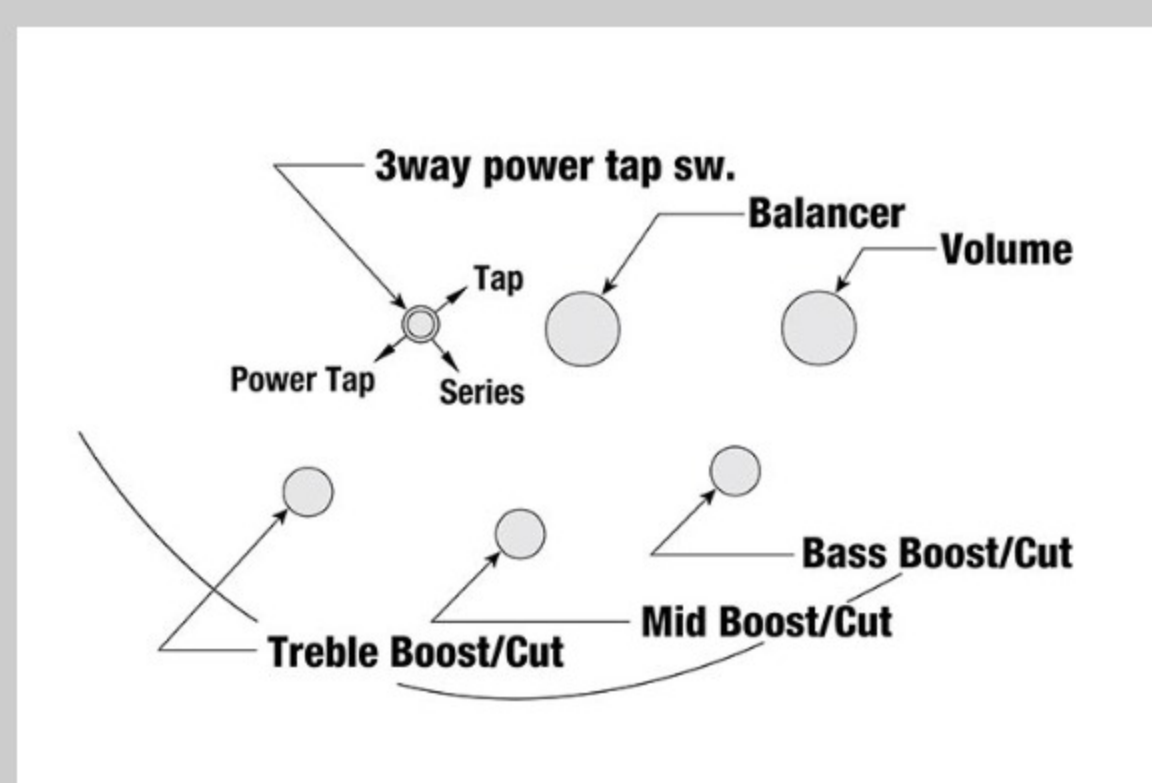

SR370EF

SR

COLOR VARIATION :

BBT : Brown Burst

SHARE :  

SPEC

SPECS

neck type	SR4 / 5pc Maple/Walnut neck
top/back/body	Maple body
fretboard	Jatoba fretboard / White dot inlay
fret	Fretless
bridge	Accu-cast B120 bridge
string space	19mm
neck pickup	PowerSpan Dual Coil neck pickup (Passive)
bridge pickup	PowerSpan Dual Coil bridge pickup (Passive)
equaliser	Ibanez Custom Electronics 3-band EQ w/3-way Power Tap switch
factory tuning	1G,2D,3A,4E
strings	D'Addario® EXL165
string gauge	.045/.065/.085/.105
hardware color	Cosmo black

CONTROLS

DESCRIPTION

NECK DIMENSIONS

Scale :	864mm/34"
a : Width	38mm at NUT
b : Width	62mm at 24F
c : Thickness	19.5mm at 1F
d : Thickness	21.5mm at 12F
Radius :	305mmR

DESCRIPTION +

FREQUENCY RESPONSE

DESCRIPTION