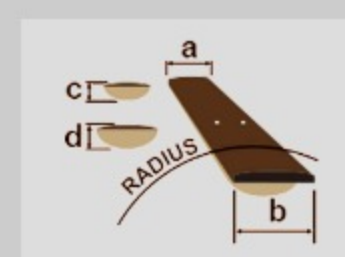

SR370EF

SR

COLOR VARIATION :

BBT : Brown Burst

SHARE :  

SPEC

SPECS

neck type	SR4 / 5pc Maple/Walnut neck
top/back/body	Maple body
fretboard	Jatoba fretboard / White dot inlay
fret	Fretless
bridge	Accu-cast B120 bridge
string space	19mm
neck pickup	PowerSpan Dual Coil neck pickup (Passive)
bridge pickup	PowerSpan Dual Coil bridge pickup (Passive)
equaliser	Ibanez Custom Electronics 3-band EQ w/3-way Power Tap switch
factory tuning	1G,2D,3A,4E
strings	D'Addario® EXL165
string gauge	.045/.065/.085/.105
hardware color	Cosmo black

CONTROLS

DESCRIPTION

NECK DIMENSIONS

Scale :	864mm/34"
a : Width	38mm at NUT
b : Width	62mm at 24F
c : Thickness	19.5mm at 1F
d : Thickness	21.5mm at 12F
Radius :	305mmR

DESCRIPTION +

FREQUENCY RESPONSE

DESCRIPTION