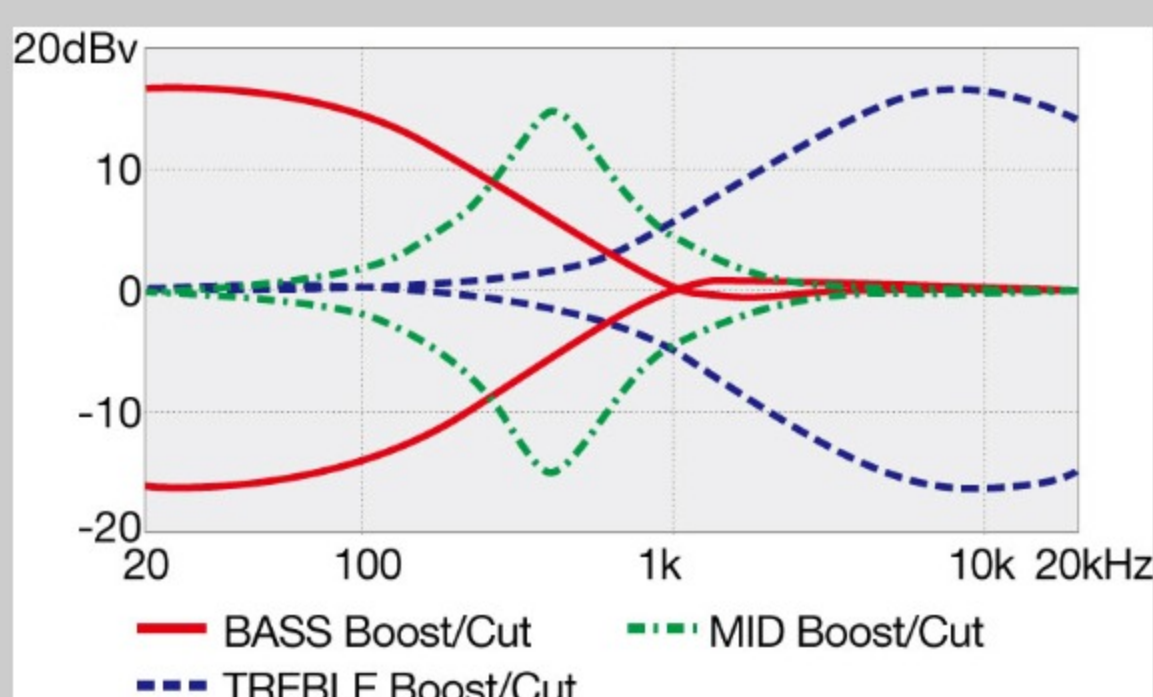

SR370EF

SR

COLOR VARIATION :

BBT : Brown Burst

SHARE :  

SPEC

SPECS

neck type	SR4 / 5pc Maple/Walnut neck
top/back/body	Maple body
fretboard	Jatoba fretboard / White dot inlay
fret	Fretless
bridge	Accu-cast B120 bridge
string space	19mm
neck pickup	PowerSpan Dual Coil neck pickup (Passive)
bridge pickup	PowerSpan Dual Coil bridge pickup (Passive)
equaliser	Ibanez Custom Electronics 3-band EQ w/3-way Power Tap switch
factory tuning	1G,2D,3A,4E
strings	D'Addario® EXL165
string gauge	.045/.065/.085/.105
hardware color	Cosmo black

CONTROLS

DESCRIPTION

NECK DIMENSIONS

Scale :	864mm/34"
a : Width	38mm at NUT
b : Width	62mm at 24F
c : Thickness	19.5mm at 1F
d : Thickness	21.5mm at 12F
Radius :	305mmR

DESCRIPTION +

FREQUENCY RESPONSE

DESCRIPTION