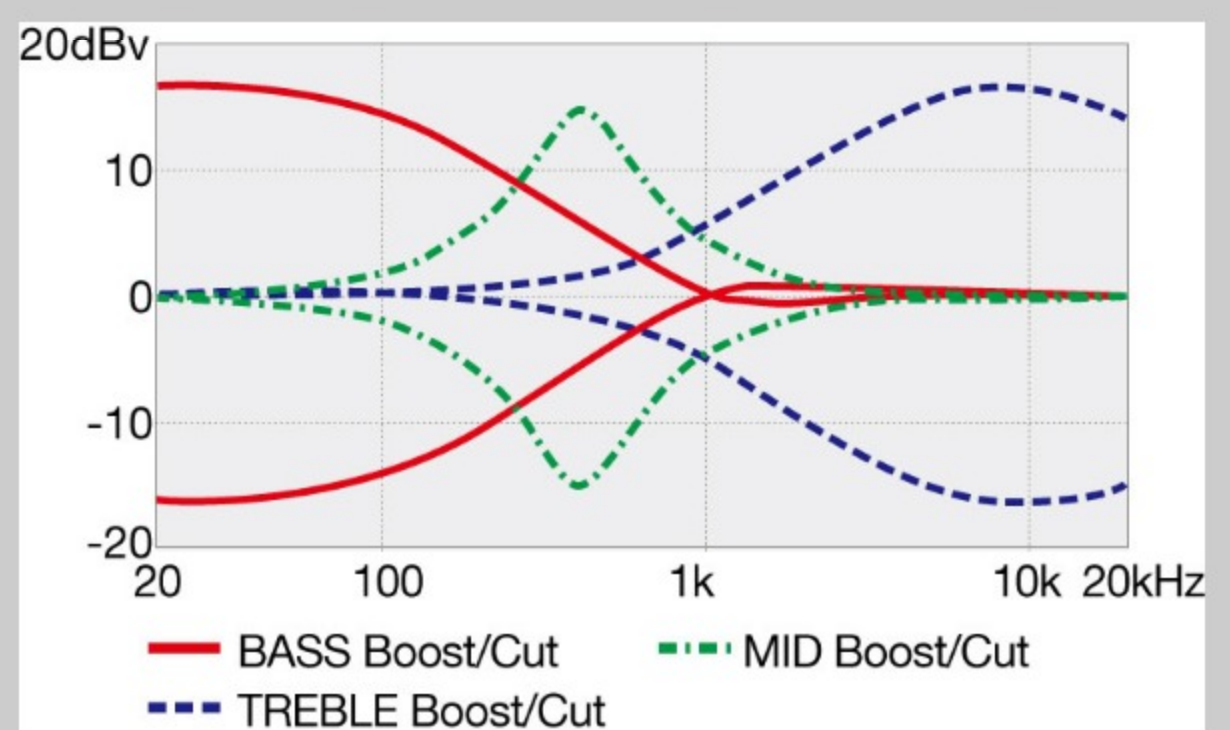

SR370EF

COLOR VARIATION :

BBT : Brown Burst

SPEC

SPECS

neck type	SR4 / 5pc Maple/Walnut neck
top/back/body	Maple body
fretboard	Jatoba fretboard / White dot inlay
fret	Fretless
number of frets	24
bridge	Accu-cast B120 bridge
string space	19mm
neck pickup	PowerSpan Dual Coil neck pickup (Passive)
bridge pickup	PowerSpan Dual Coil bridge pickup (Passive)
equaliser	Ibanez Custom Electronics 3-band EQ w/3-way Power Tap switch
factory tuning	1G,2D,3A,4E
strings	D'Addario® EXL165
string gauge	.045/.065/.085/.105
hardware color	Cosmo black

NECK DIMENSIONS

Scale :	864mm/34"
a : Width	38mm at NUT
b : Width	62mm at 24F
c : Thickness	19.5mm at 1F
d : Thickness	21.5mm at 12F
Radius :	305mmR

DESCRIPTION +

CONTROLS

DESCRIPTION

+

FREQUENCY RESPONSE

DESCRIPTION