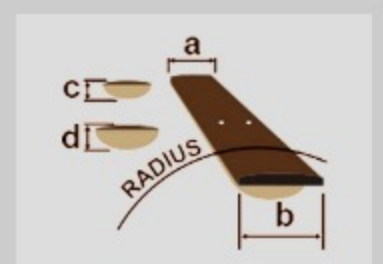

SR370EF

COLOR VARIATION :

BBT : Brown Burst

SPEC

SPECS

neck type	SR4 / 5pc Maple/Walnut neck
top/back/body	Maple body
fretboard	Jatoba fretboard / White dot inlay
fret	Fretless
number of frets	24
bridge	Accu-cast B120 bridge
string space	19mm
neck pickup	PowerSpan Dual Coil neck pickup (Passive)
bridge pickup	PowerSpan Dual Coil bridge pickup (Passive)
equaliser	Ibanez Custom Electronics 3-band EQ w/3-way Power Tap switch
factory tuning	1G,2D,3A,4E
strings	D'Addario® EXL165
string gauge	.045/.065/.085/.105
hardware color	Cosmo black

NECK DIMENSIONS

Scale :	864mm/34"
a : Width	38mm at NUT
b : Width	62mm at 24F
c : Thickness	19.5mm at 1F
d : Thickness	21.5mm at 12F
Radius :	305mmR

DESCRIPTION +

CONTROLS

DESCRIPTION

+

FREQUENCY RESPONSE

DESCRIPTION