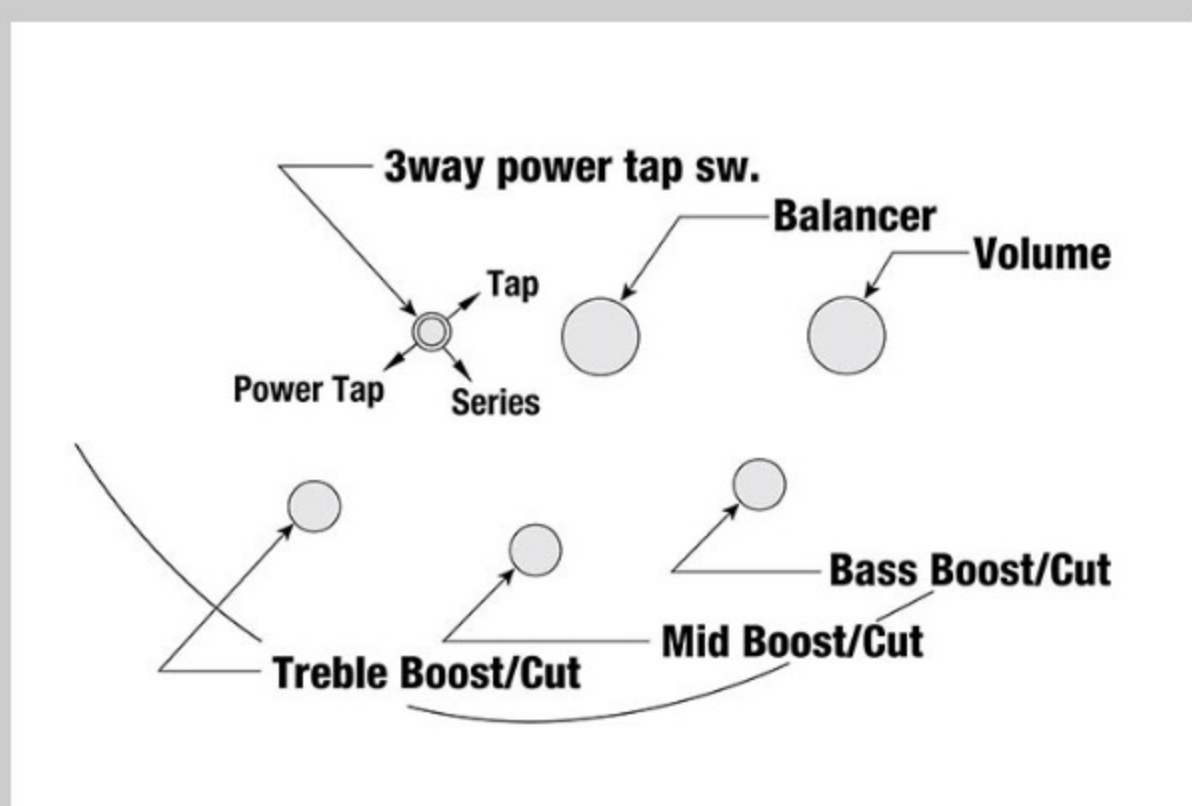

SR370EF

COLOR VARIATION :

BBT : Brown Burst

SPEC

SPECS

neck type	SR4 / 5pc Maple/Walnut neck
top/back/body	Maple body
fretboard	Jatoba fretboard / White dot inlay
fret	Fretless
number of frets	24
bridge	Accu-cast B120 bridge
string space	19mm
neck pickup	PowerSpan Dual Coil neck pickup (Passive)
bridge pickup	PowerSpan Dual Coil bridge pickup (Passive)
equaliser	Ibanez Custom Electronics 3-band EQ w/3-way Power Tap switch
factory tuning	1G,2D,3A,4E
strings	D'Addario® EXL165
string gauge	.045/.065/.085/.105
hardware color	Cosmo black

NECK DIMENSIONS

Scale :	864mm/34"
a : Width	38mm at NUT
b : Width	62mm at 24F
c : Thickness	19.5mm at 1F
d : Thickness	21.5mm at 12F
Radius :	305mmR

DESCRIPTION +

CONTROLS

DESCRIPTION

+

FREQUENCY RESPONSE

DESCRIPTION