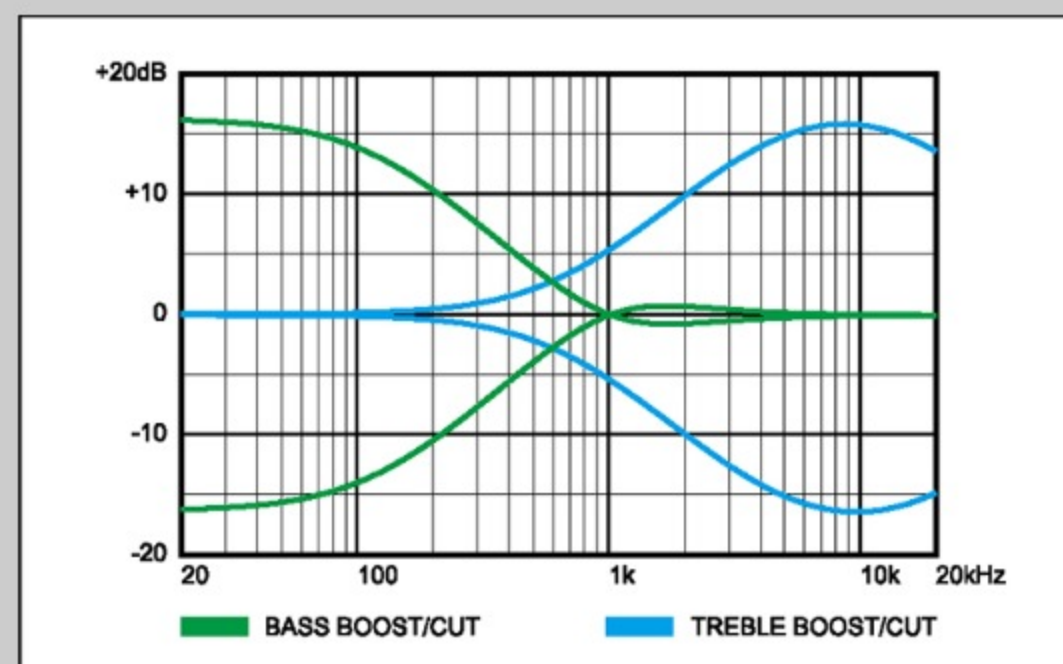

FREQUENCY RESPONSE

OTHERS

Recommended Case WB250C