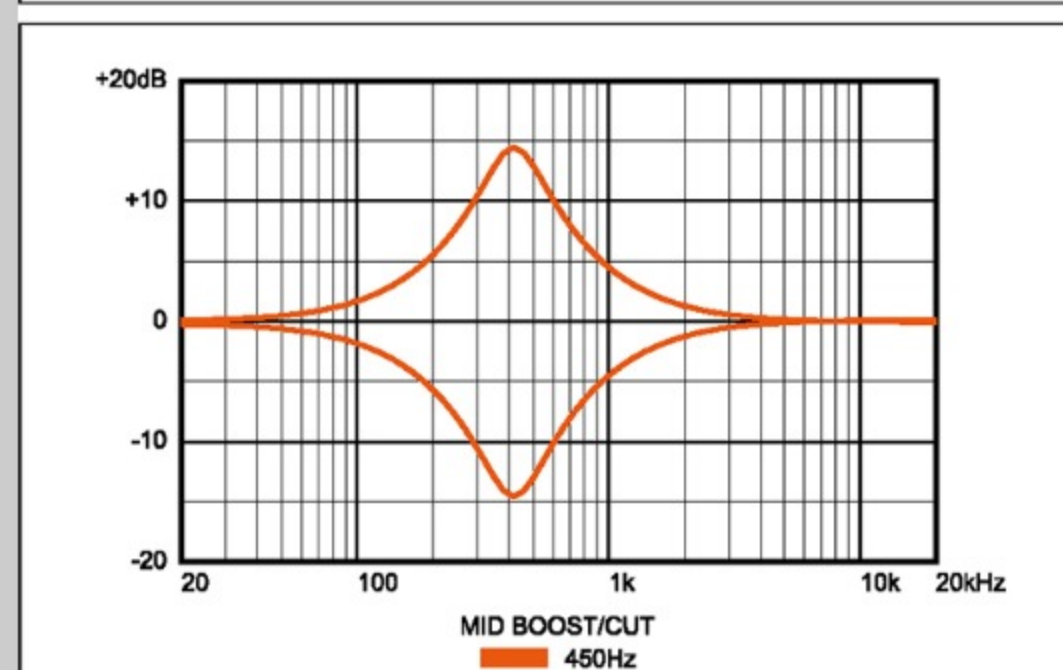

FREQUENCY RESPONSE

OTHERS

Recommended Case WB250C