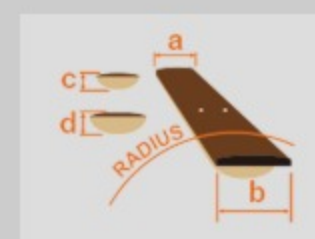

# SR375E

NNB : Natural Browned Burst

COLOR VARIATION :

SHARE :  

### SPEC

neck type	SR5 / 5pc Maple/Walnut neck
top/back/body	Maple body
fretboard	Jatoba / White dot inlay
fret	Medium frets
bridge	Accu-cast B125 bridge
string space	16.5mm
neck pickup	PowerSpan Dual Coil neck pickup (Passive)
bridge pickup	PowerSpan Dual Coil bridge pickup (Passive)
equaliser	Ibanez Custom Electronics 3-band EQ w/3-way Power Tap switch
hardware color	Cosmo black

### NECK DIMENSIONS

Scale :	864mm/34"
a : Width	45mm at NUT
b : Width	68mm at 24F
c : Thickness	19.5mm at 1F
d : Thickness	21.5mm at 12F
Radius :	305mmR