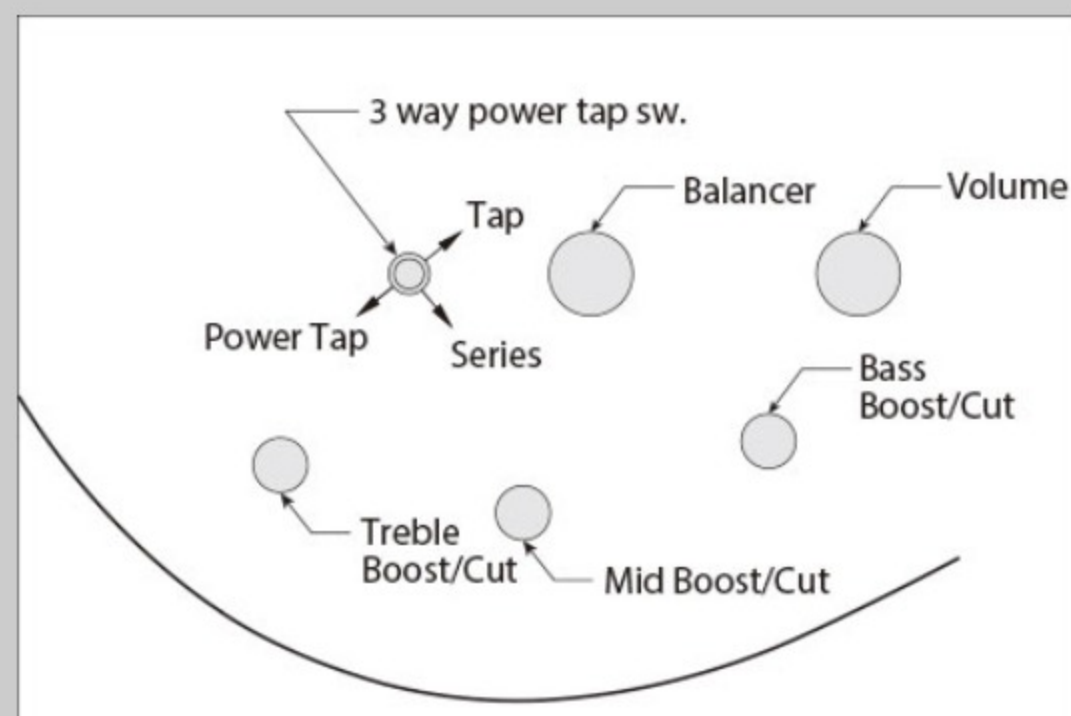

SR375E

NNB : Natural Browned Burst

COLOR VARIATION :

SHARE :

SPEC

SPEC

neck type	SR5 / 5pc Maple/Walnut neck
top/back/body	Maple body
fretboard	Jatoba / White dot inlay
fret	Medium frets
bridge	Accu-cast B125 bridge
string space	16.5mm
neck pickup	PowerSpan Dual Coil neck pickup (Passive)
bridge pickup	PowerSpan Dual Coil bridge pickup (Passive)
equaliser	Ibanez Custom Electronics 3-band EQ w/3-way Power Tap switch
hardware color	Cosmo black

NECK DIMENSIONS

Scale :	864mm/34"
a : Width	45mm at NUT
b : Width	68mm at 24F
c : Thickness	19.5mm at 1F
d : Thickness	21.5mm at 12F
Radius :	305mmR

CONTROLS

FREQUENCY RESPONSE

OTHERS

Recommended Case WB250C