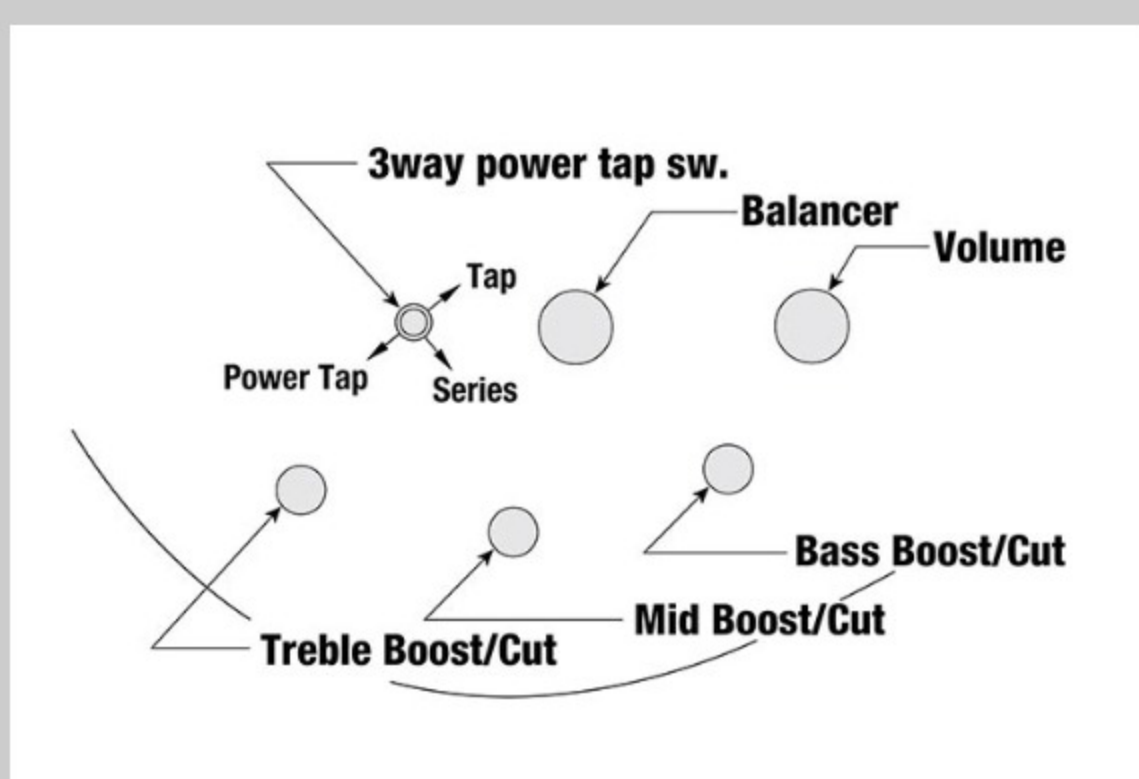

SR375E

COLOR VARIATION :

SPB : Sapphire Blue

SHARE :  

SPEC

SPECS

neck type	SR5 / 5pc Maple/Walnut neck
top/back/body	Maple body
fretboard	Jatoba fretboard / White dot inlay
fret	Medium frets
bridge	Accu-cast B125 bridge
string space	16.5mm
neck pickup	PowerSpan Dual Coil neck pickup (Passive)
bridge pickup	PowerSpan Dual Coil bridge pickup (Passive)
equaliser	Ibanez Custom Electronics 3-band EQ w/3-way Power Tap switch
factory tuning	1G,2D,3A,4E,5B
strings	D'Addario® EXL165 + .130
string gauge	.045/.065/.085/.105/.130
hardware color	Cosmo black

NECK DIMENSIONS

Scale :	864mm/34"
a : Width	45mm at NUT
b : Width	68mm at 24F
c : Thickness	19.5mm at 1F
d : Thickness	21.5mm at 12F
Radius :	305mmR

DESCRIPTION +

CONTROLS

DESCRIPTION

FREQUENCY RESPONSE

DESCRIPTION