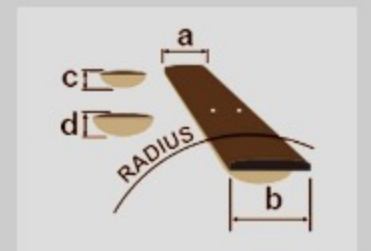

SR375E

COLOR VARIATION :

SPB : Sapphire Blue

SHARE :  

SPEC

SPECS

neck type	SR5 / 5pc Maple/Walnut neck
top/back/body	Maple body
fretboard	Jatoba fretboard / White dot inlay
fret	Medium frets
bridge	Accu-cast B125 bridge
string space	16.5mm
neck pickup	PowerSpan Dual Coil neck pickup (Passive)
bridge pickup	PowerSpan Dual Coil bridge pickup (Passive)
equaliser	Ibanez Custom Electronics 3-band EQ w/3-way Power Tap switch
factory tuning	1G,2D,3A,4E,5B
strings	D'Addario® EXL165 + .130
string gauge	.045/.065/.085/.105/.130
hardware color	Cosmo black

NECK DIMENSIONS

Scale :	864mm/34"
a : Width	45mm at NUT
b : Width	68mm at 24F
c : Thickness	19.5mm at 1F
d : Thickness	21.5mm at 12F
Radius :	305mmR

DESCRIPTION +

CONTROLS

DESCRIPTION

FREQUENCY RESPONSE

DESCRIPTION