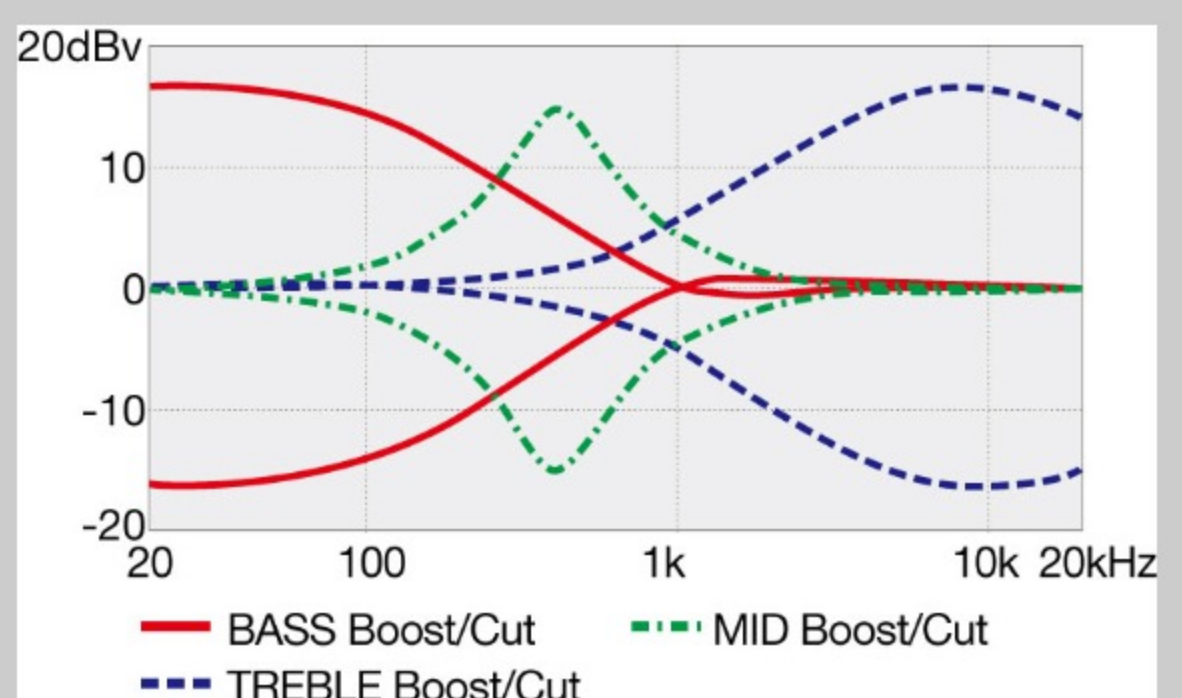

SR375E

COLOR VARIATION :

SPB : Sapphire Blue

SHARE :  

SPEC

SPECS

neck type	SR5 / 5pc Maple/Walnut neck
top/back/body	Maple body
fretboard	Jatoba fretboard / White dot inlay
fret	Medium frets
bridge	Accu-cast B125 bridge
string space	16.5mm
neck pickup	PowerSpan Dual Coil neck pickup (Passive)
bridge pickup	PowerSpan Dual Coil bridge pickup (Passive)
equaliser	Ibanez Custom Electronics 3-band EQ w/3-way Power Tap switch
factory tuning	1G,2D,3A,4E,5B
strings	D'Addario® EXL165 + .130
string gauge	.045/.065/.085/.105/.130
hardware color	Cosmo black

NECK DIMENSIONS

Scale :	864mm/34"
a : Width	45mm at NUT
b : Width	68mm at 24F
c : Thickness	19.5mm at 1F
d : Thickness	21.5mm at 12F
Radius :	305mmR

DESCRIPTION +

CONTROLS

DESCRIPTION

FREQUENCY RESPONSE

DESCRIPTION